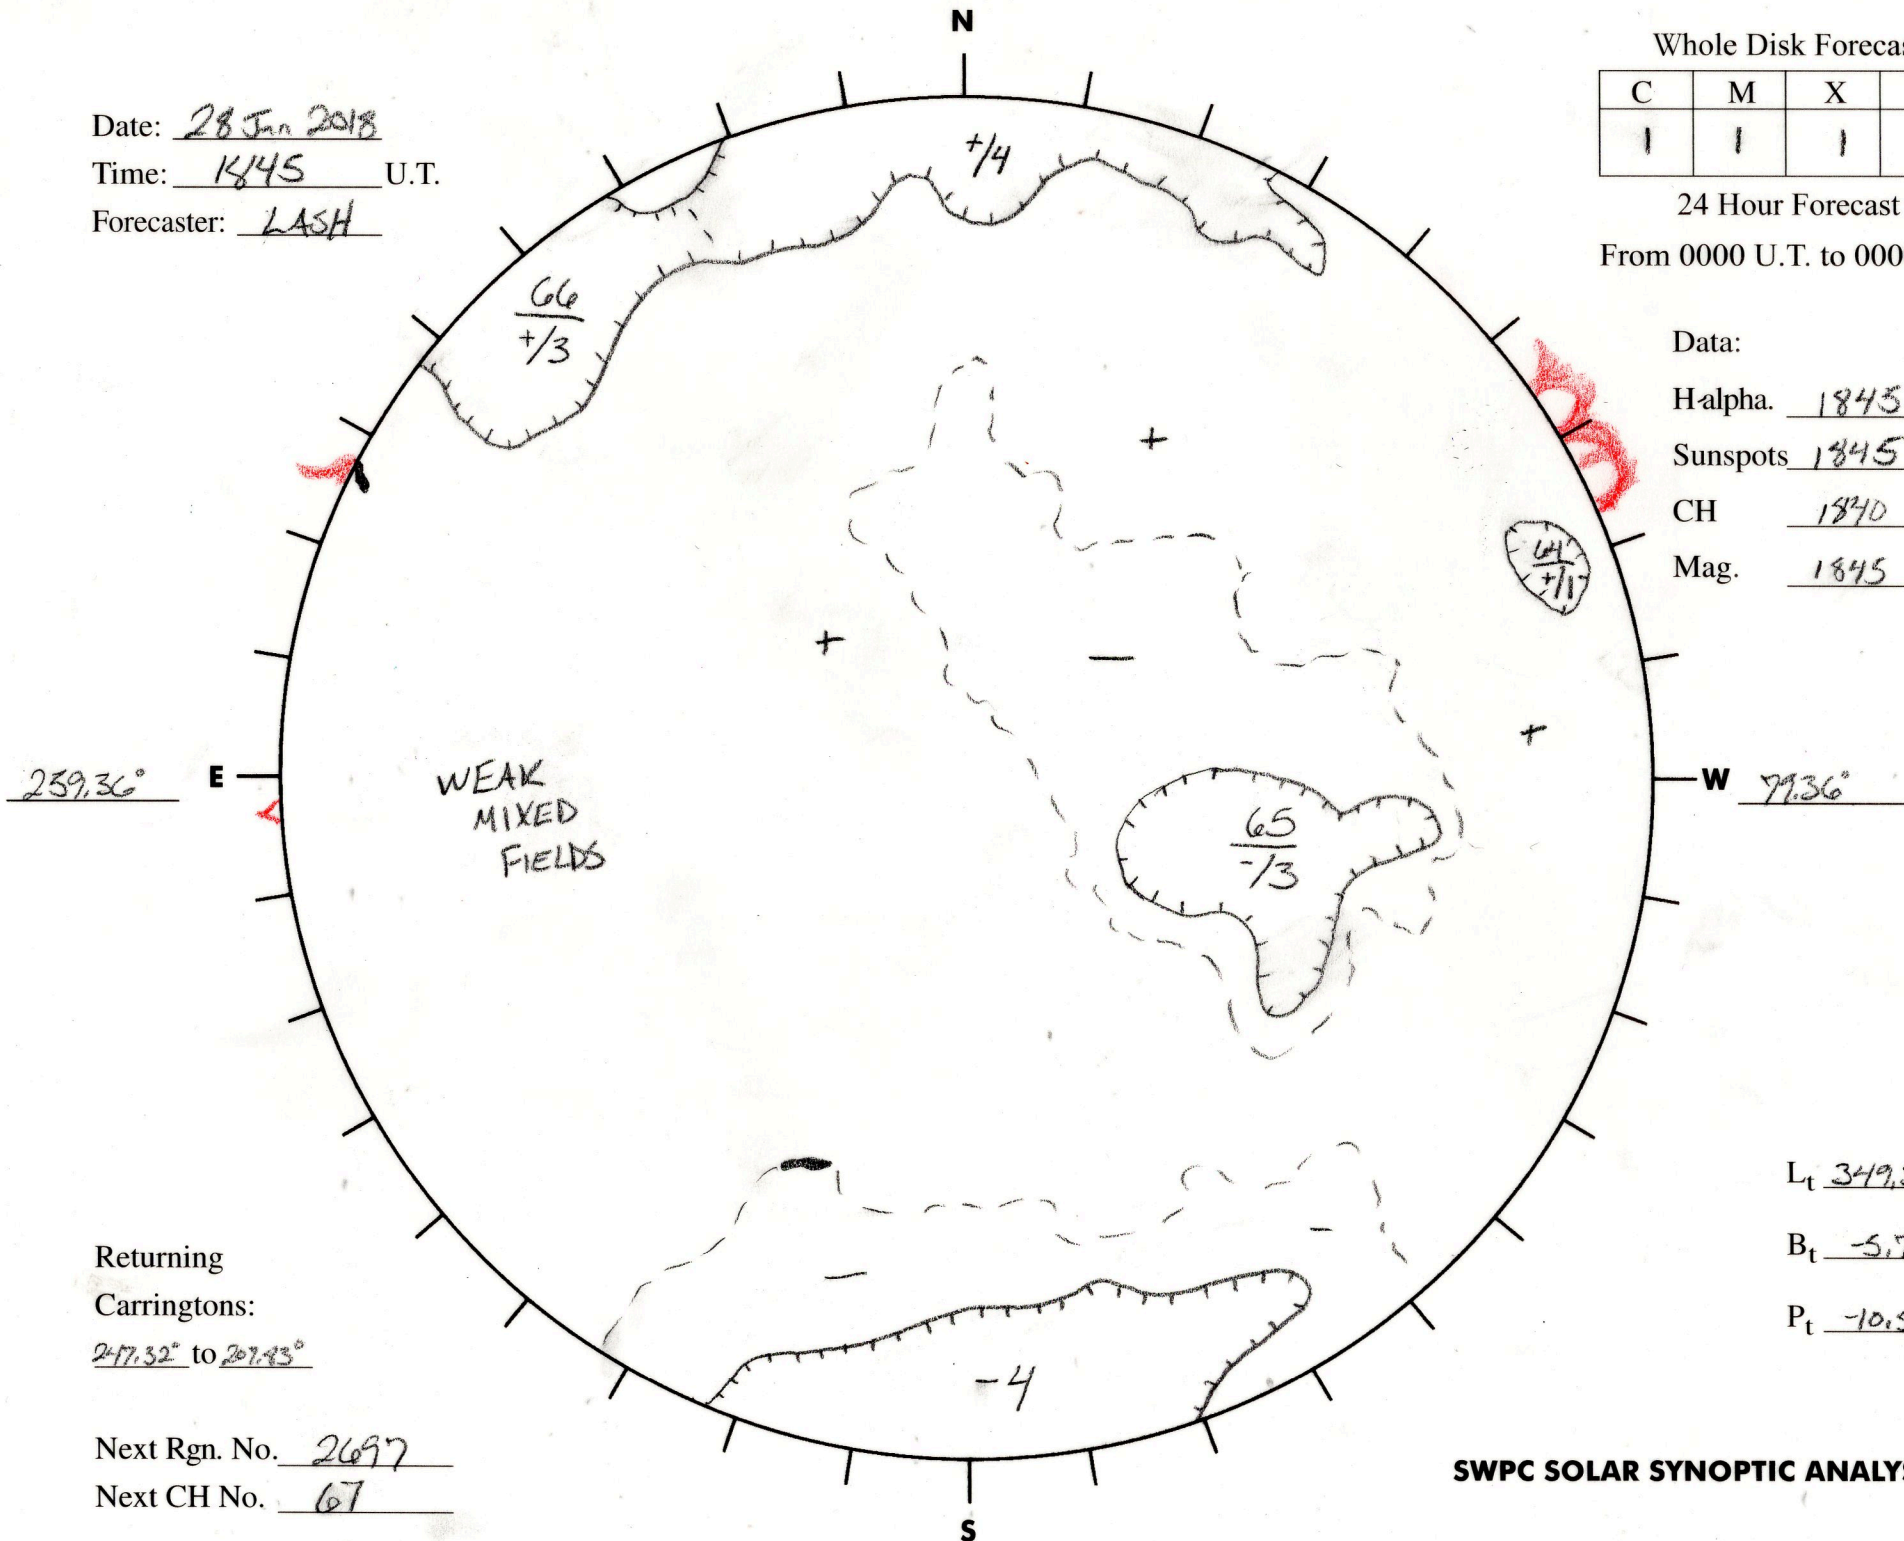

Date: 28 Jun 2018  
 Time: 1845 U.T.  
 Forecaster: LASH

Whole Disk Forecast

| C | M | X | P |
|---|---|---|---|
| 1 | 1 | 1 | 1 |

24 Hour Forecast

From 0000 U.T. to 0000 U.T.

Data:

H-alpha. 1845 U.T.

Sunspots 1845 U.T.

CH 1840 U.T.

Mag. 1845 U.T.

259.36°

E

W

79.36°

Returning Carringtons:

247.32° to 249.43°

Next Rgn. No. 2697

Next CH No. 67

$L_t$  349.36°

$B_t$  -5.71

$P_t$  -10.50