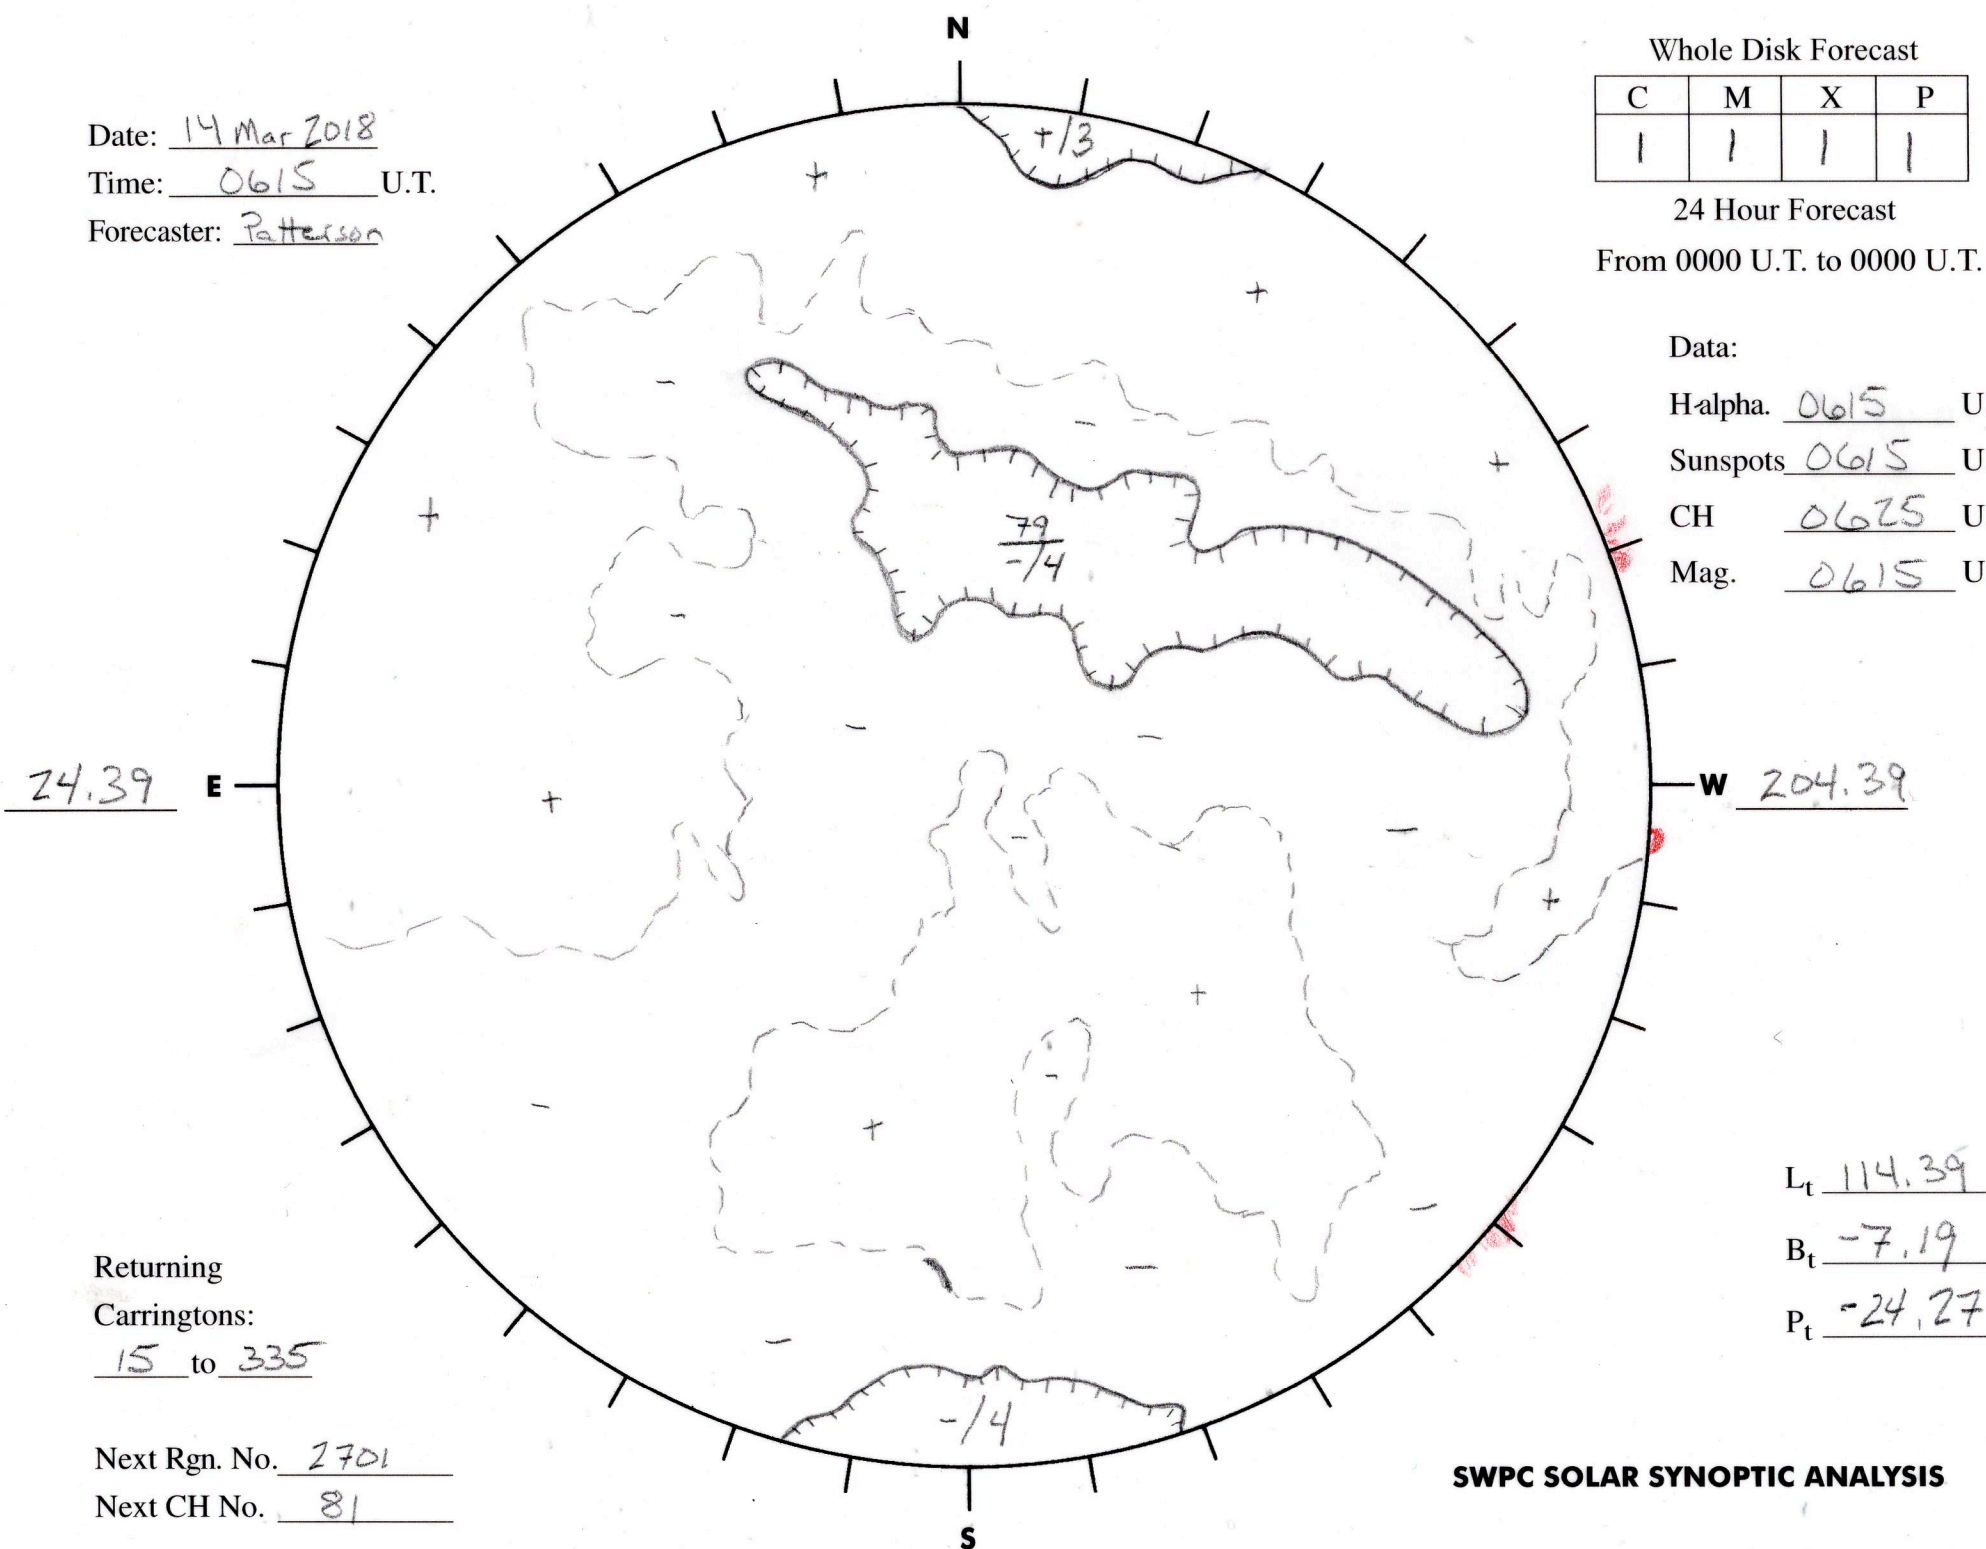

Date: 14 Mar 2018  
 Time: 0615 U.T.  
 Forecaster: Patterson

Whole Disk Forecast

C	M	X	P
1	1	1	1

24 Hour Forecast  
 From 0000 U.T. to 0000 U.T.

Data:  
 H-alpha. 0615 U.T.  
 Sunspots 0615 U.T.  
 CH 0625 U.T.  
 Mag. 0615 U.T.

Returning  
 Carringtons:  
15 to 335

Next Rgn. No. 2701  
 Next CH No. 81

$L_t$  114.39  
 $B_t$  -7.19  
 $P_t$  -24.27