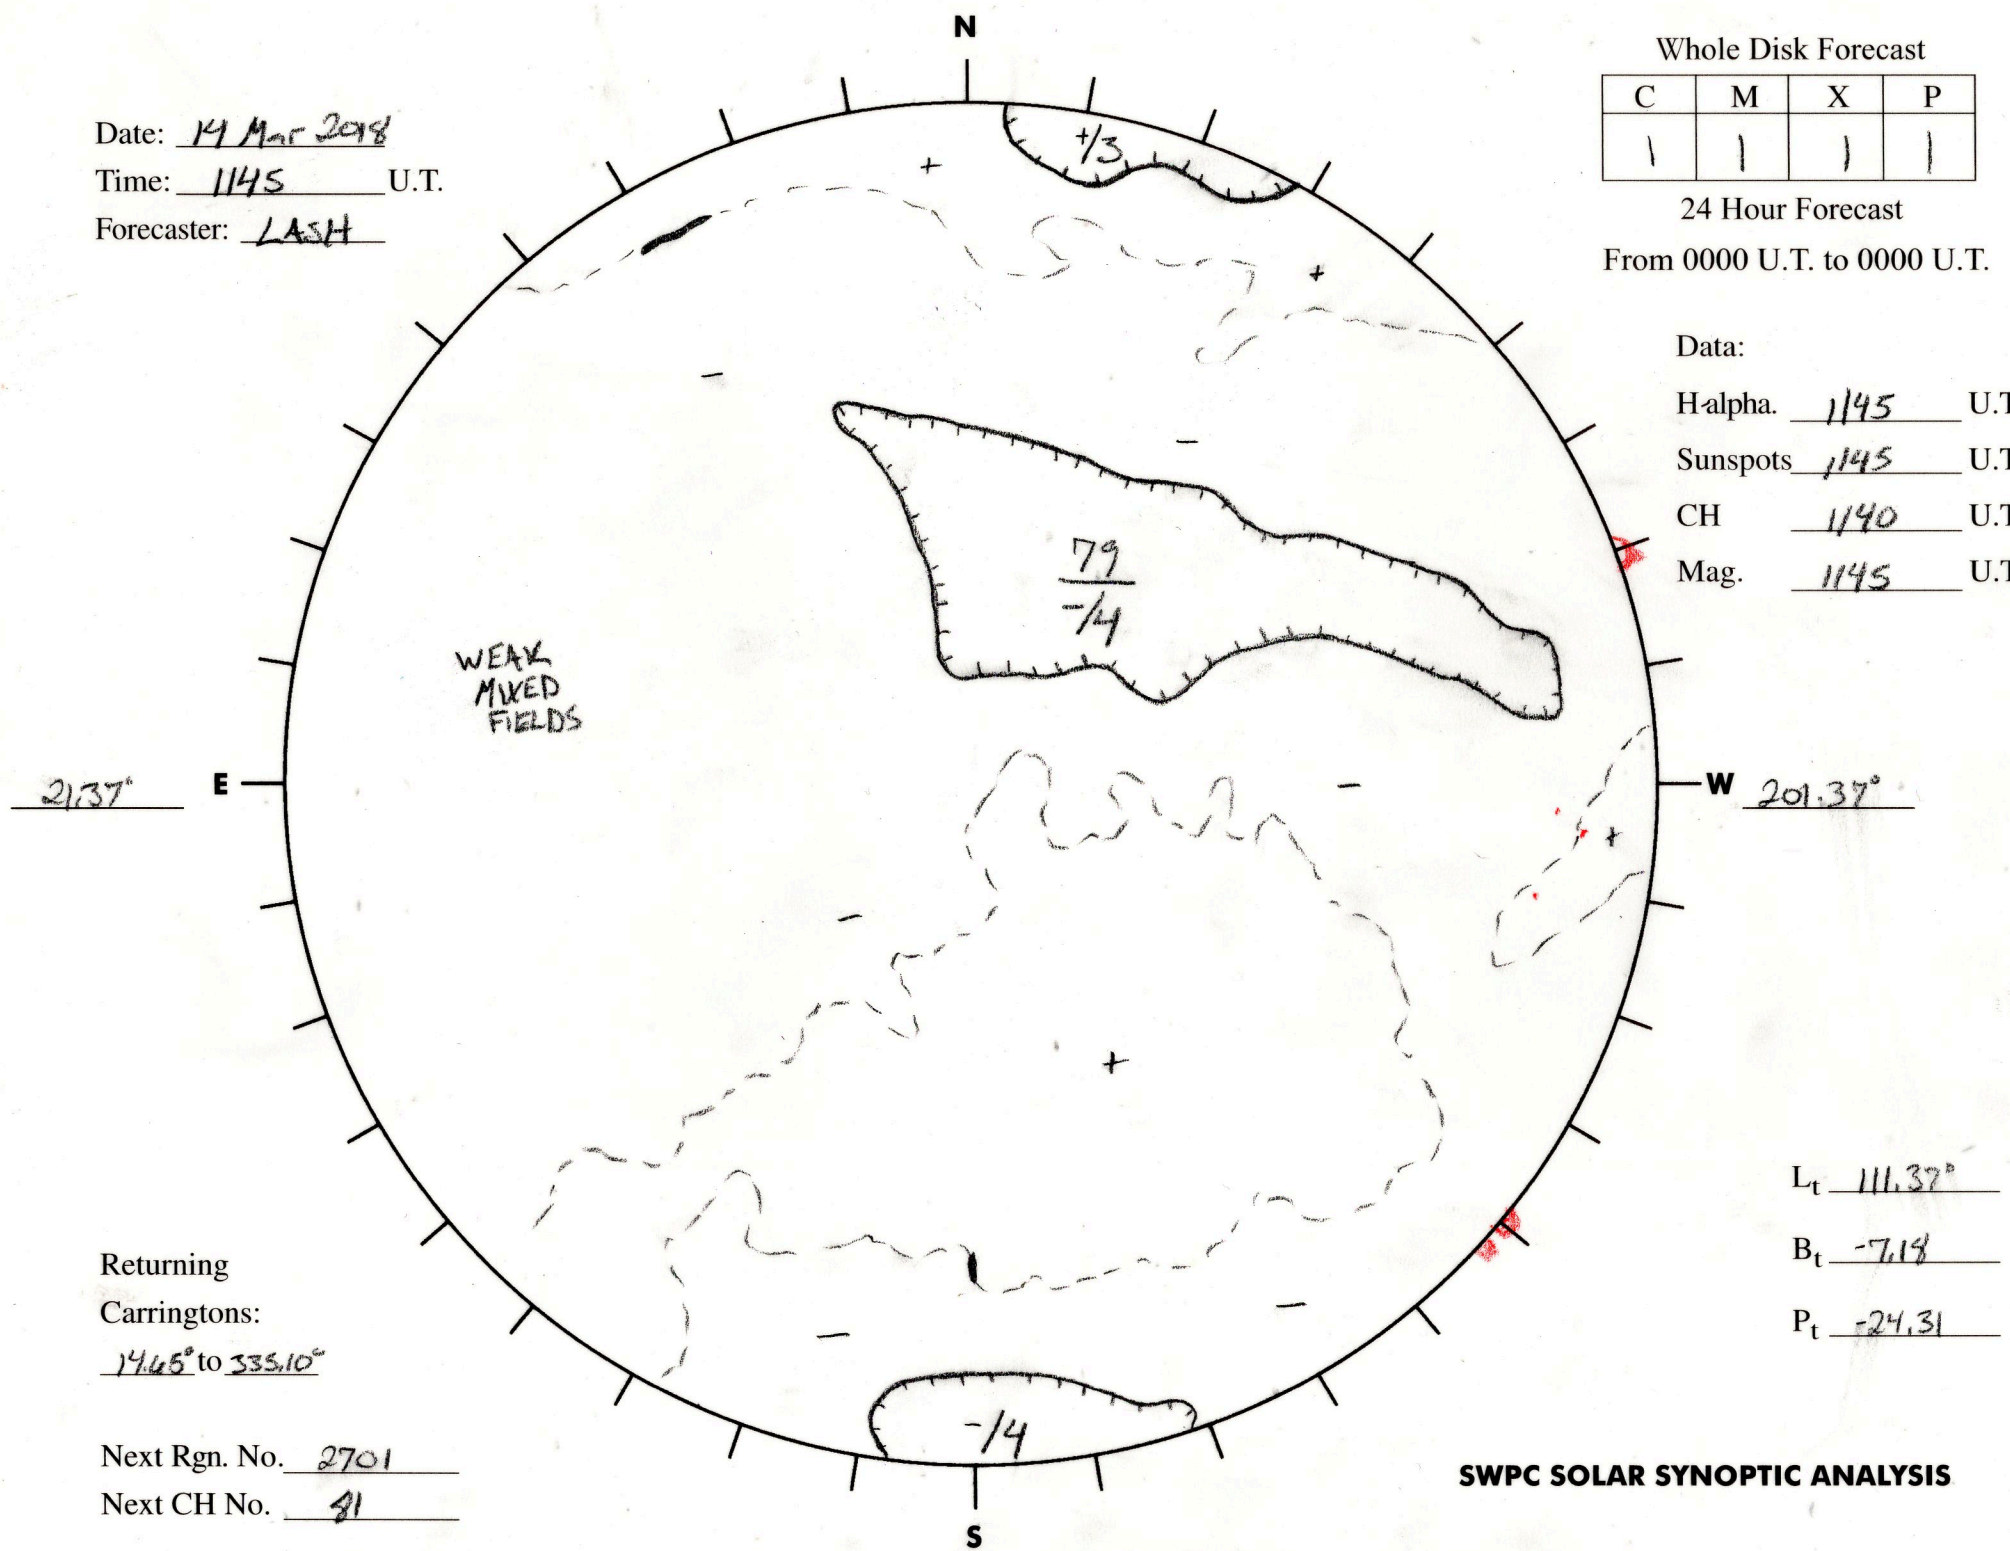

Date: 14 Mar 2018
 Time: 1145 U.T.
 Forecaster: LASH

Whole Disk Forecast

C	M	X	P
1	1	1	1

24 Hour Forecast

From 0000 U.T. to 0000 U.T.

Data:

Halpha. 1145 U.T.
 Sunspots 1145 U.T.
 CH 1140 U.T.
 Mag. 1145 U.T.

2137°

201.37°

WEAK
MIXED
FIELDS

79
-14

-14

Returning
Carringtons:
14.45° to 335.10°

Next Rgn. No. 2701
 Next CH No. 81

L_t 111.37°
 B_t -7.19
 P_t -24.31