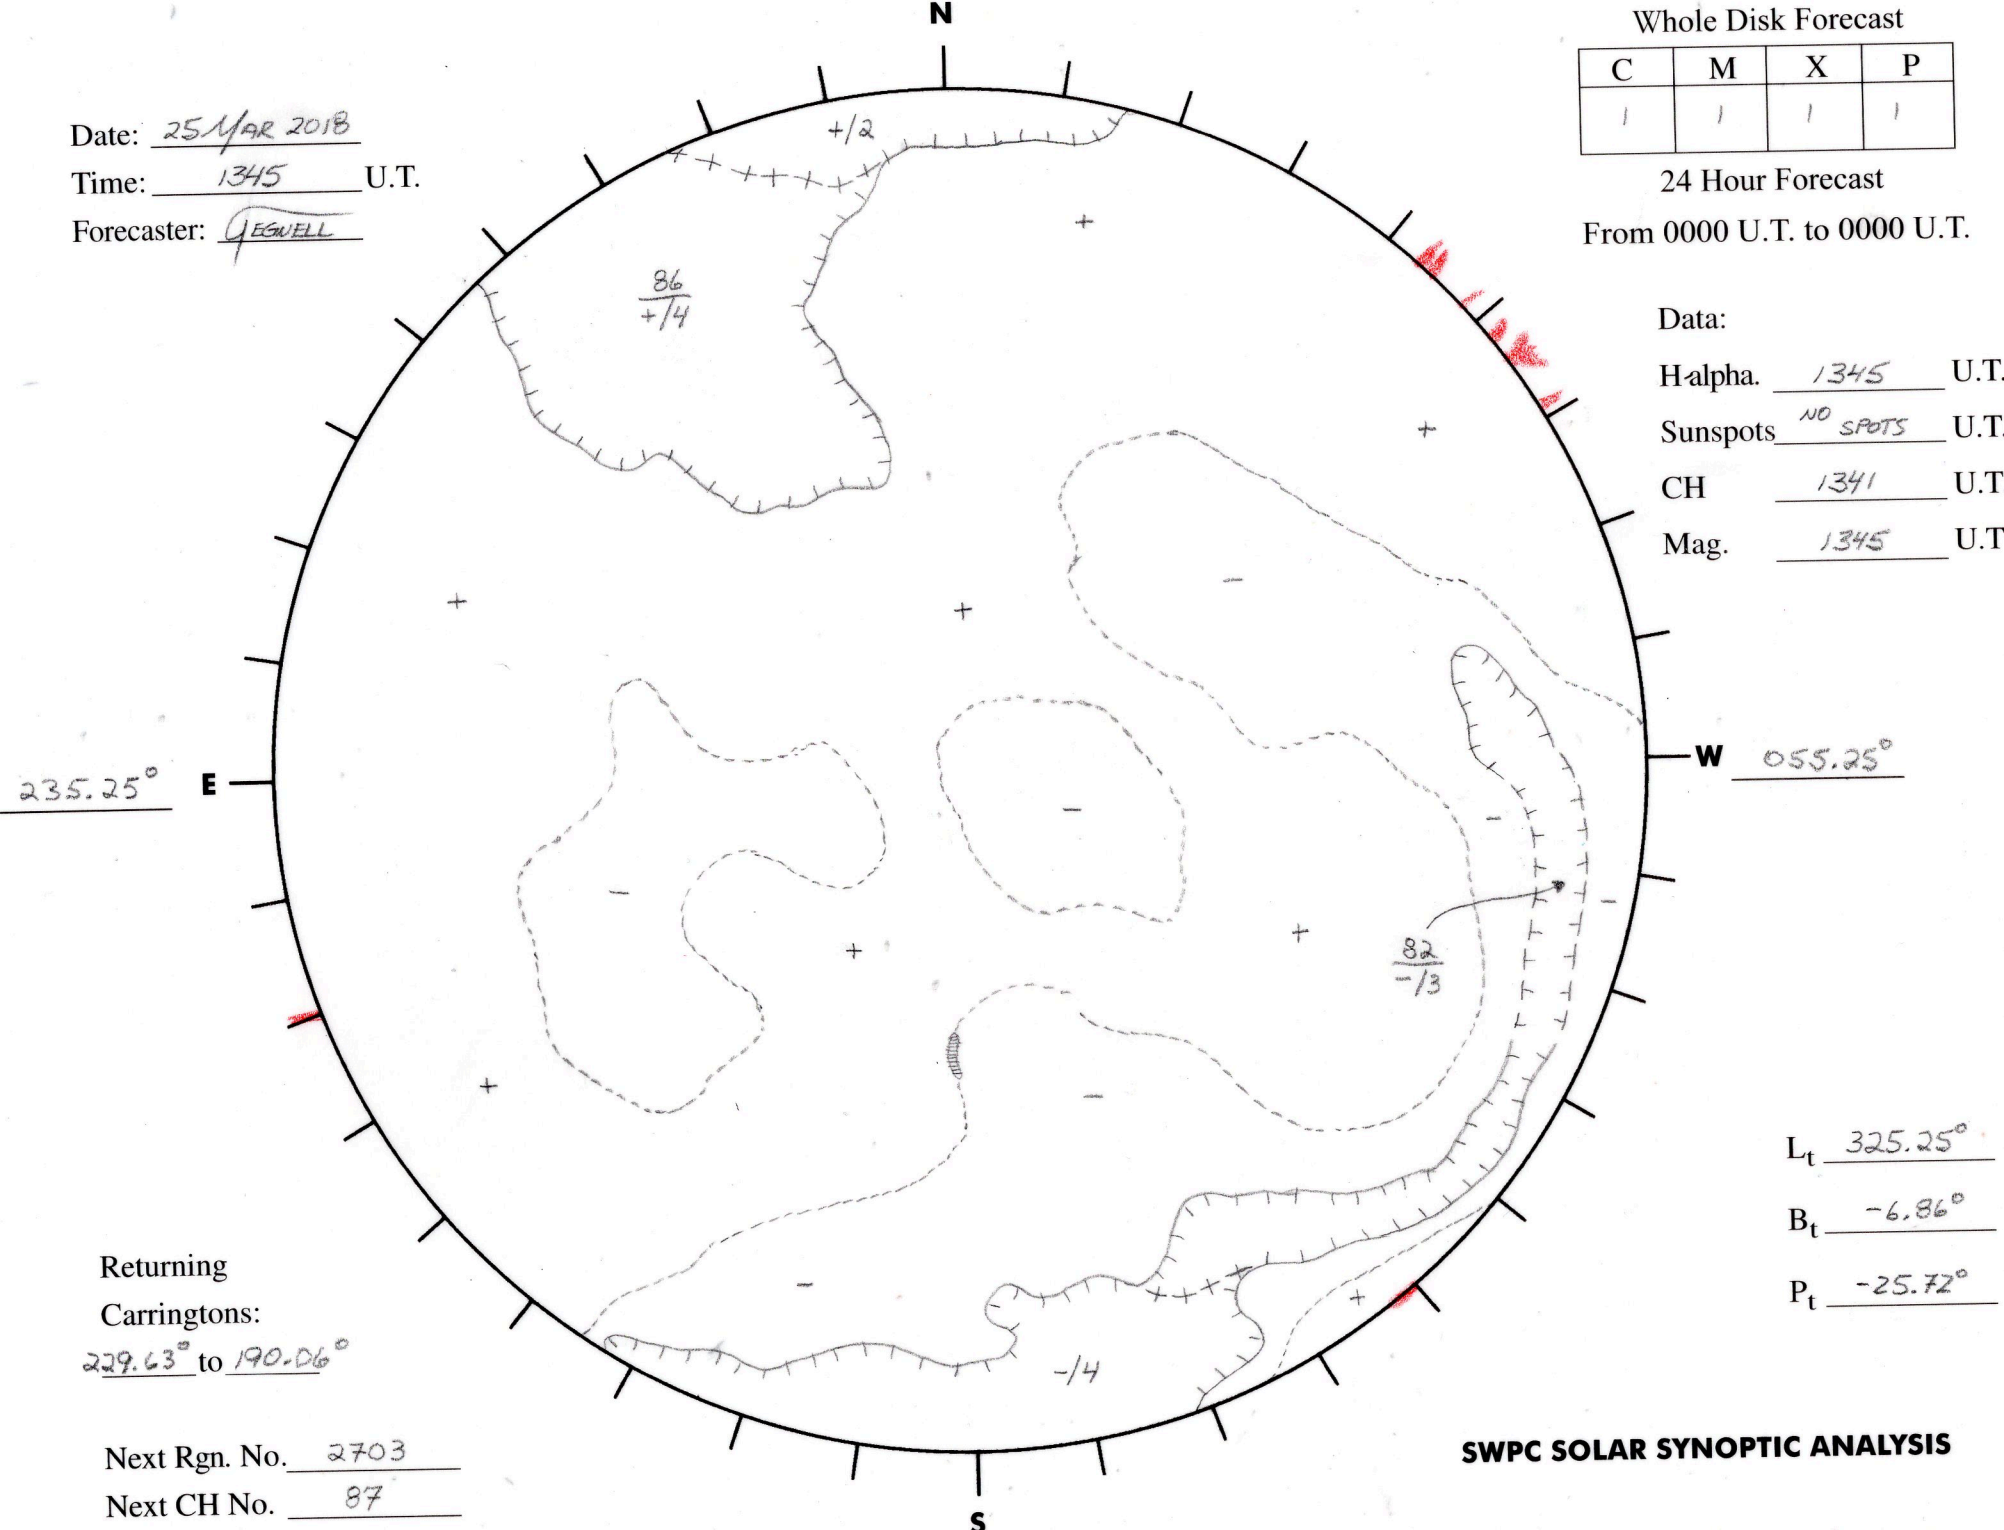

Whole Disk Forecast

C	M	X	P
1	1	1	1

24 Hour Forecast

From 0000 U.T. to 0000 U.T.

Date: 25 MAR 2018
 Time: 1345 U.T.
 Forecaster: JESWELL

Data:

H-alpha. 1345 U.T.

Sunspots NO SPOTS U.T.

CH 1341 U.T.

Mag. 1345 U.T.

235.25° E

W 055.25°

Returning Carringtons:
229.63° to 190.06°

L_t 325.25°

B_t -6.86°

P_t -25.72°

Next Rgn. No. 2703

Next CH No. 87

SWPC SOLAR SYNOPTIC ANALYSIS