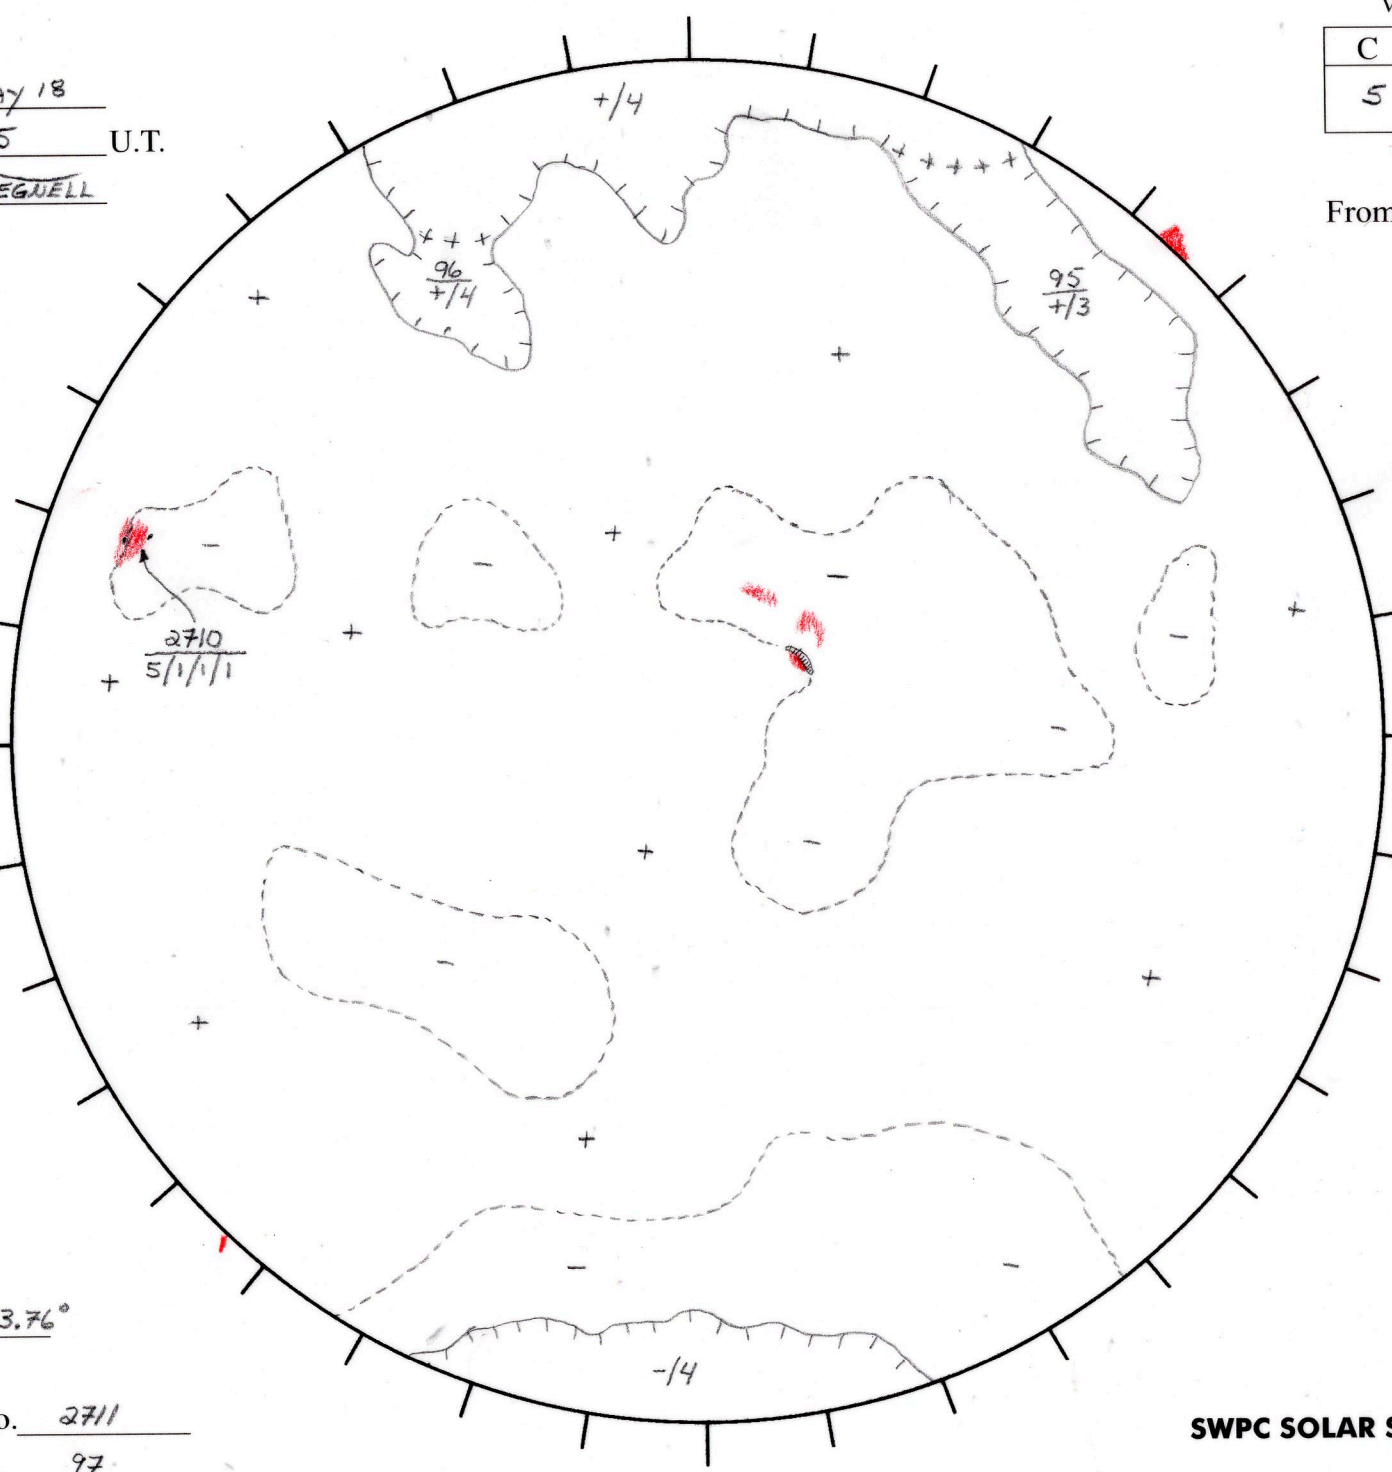

Date: 22 May 18  
 Time: 1315 U.T.  
 Forecaster: JEGUELL

Whole Disk Forecast

C	M	X	P
5	1	1	1

24 Hour Forecast  
 From 0000 U.T. to 0000 U.T.

Data:

H $\alpha$ . 1315 U.T.

Sunspots 1311 U.T.

CH 1311 U.T.

Mag. 1315 U.T.

189.37° E

W 009.37°

Returning  
 Carringtons:  
183.45° to 143.76°

$L_t$  279.37°

$B_t$  -1.82°

$P_t$  -18.74°

Next Rgn. No. 2711