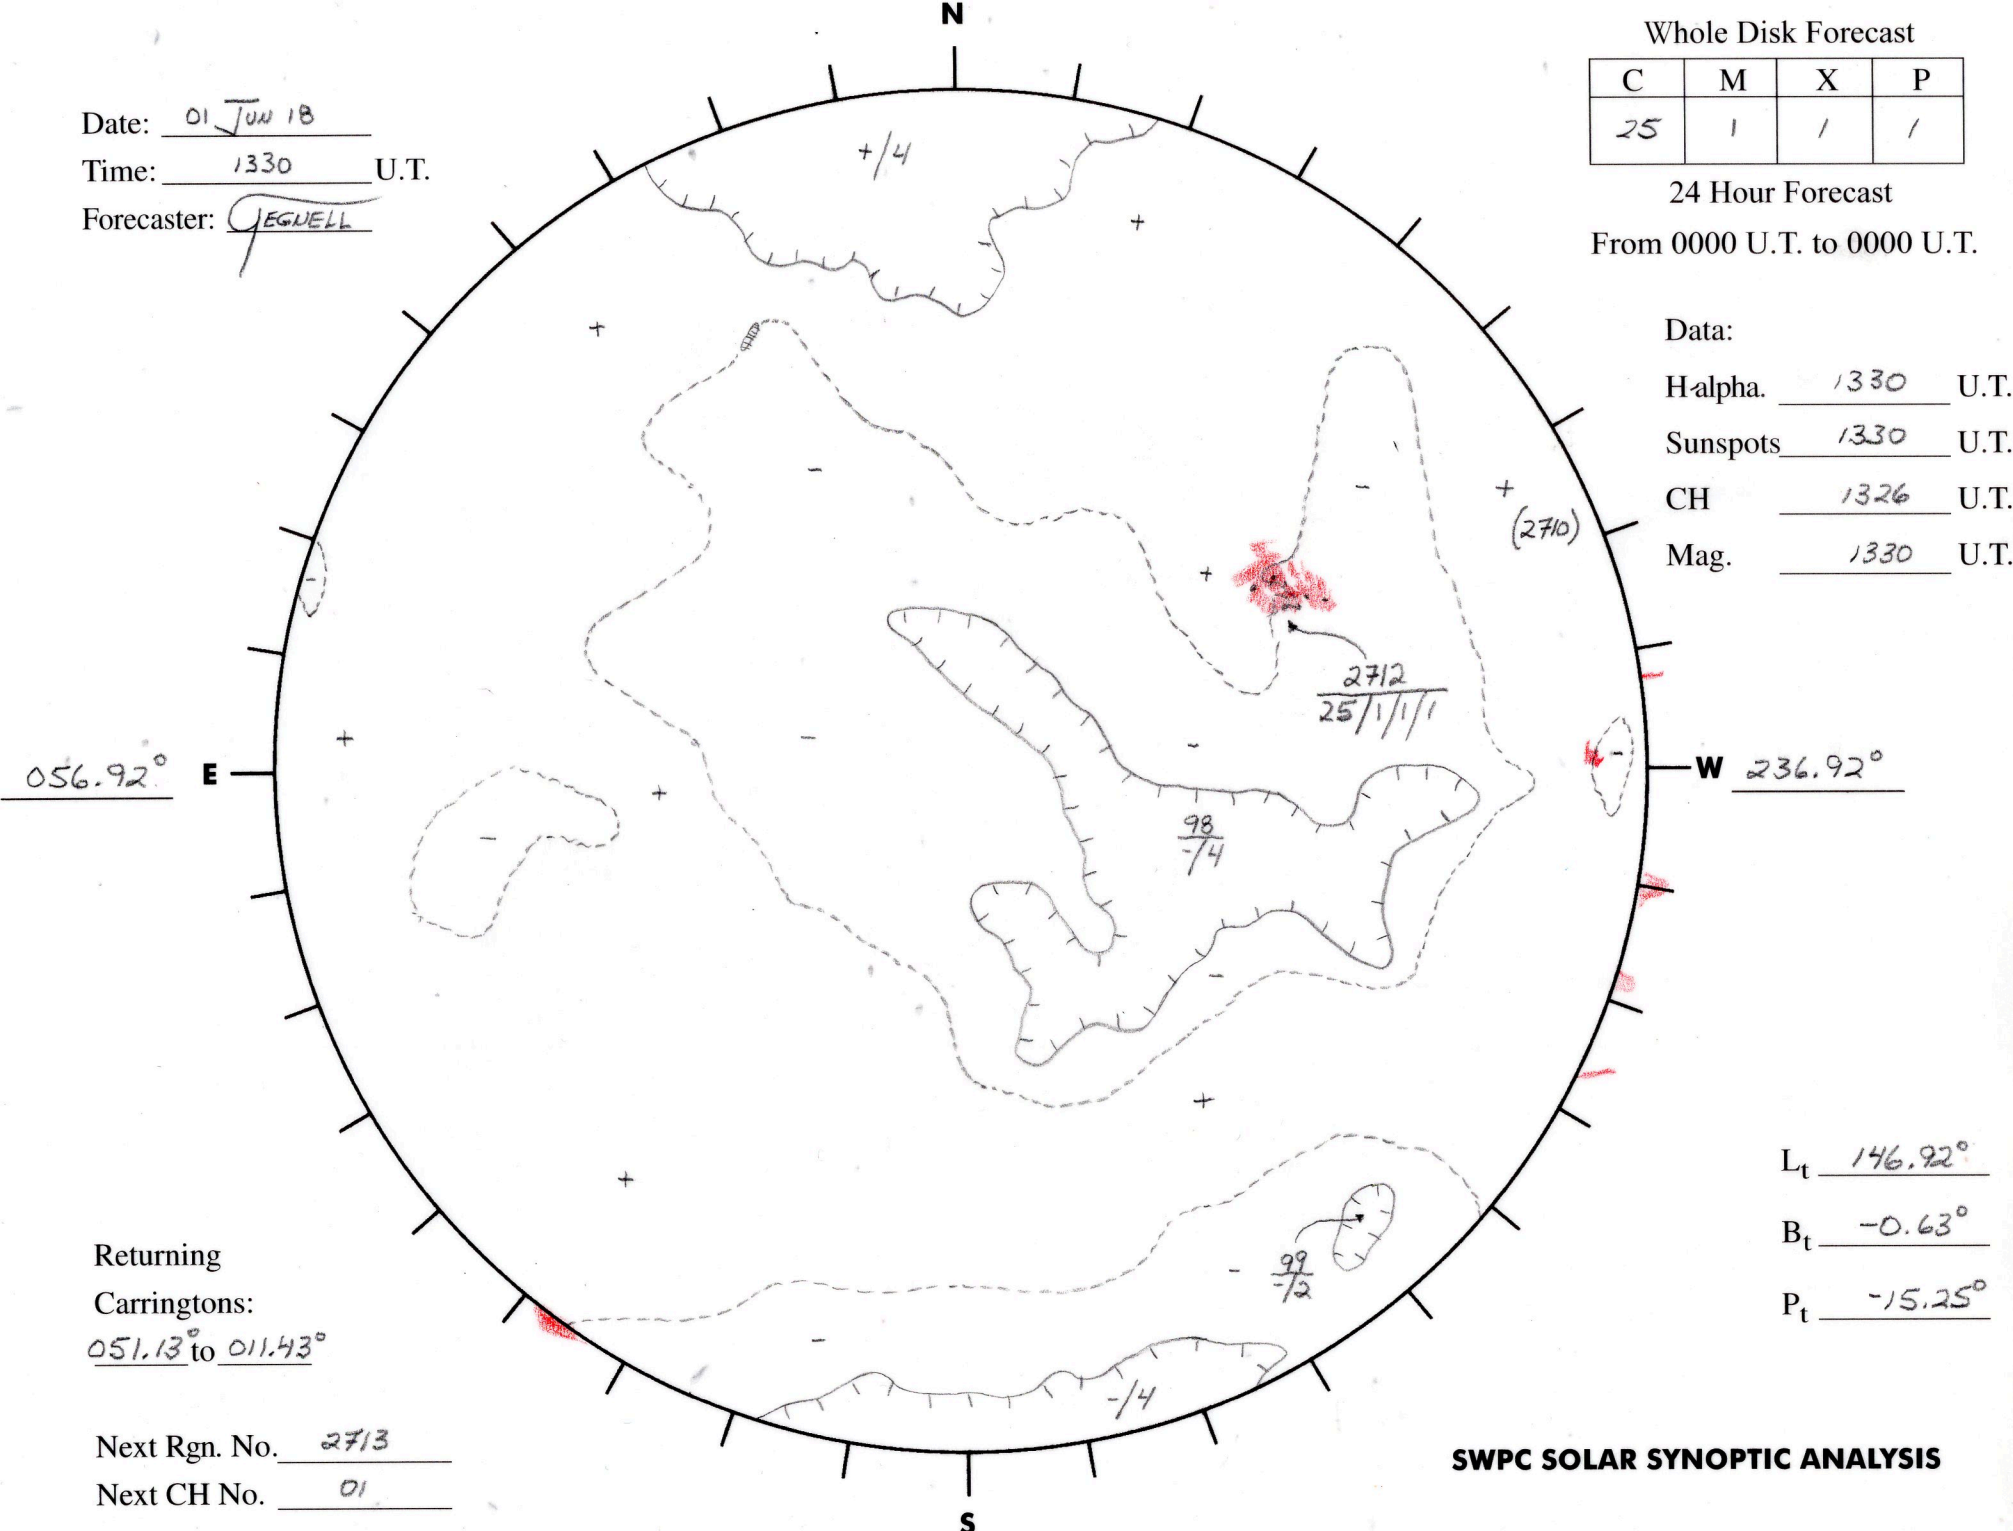

Date: 01 JUN 18  
 Time: 1330 U.T.  
 Forecaster: JEGWELL

Whole Disk Forecast

C	M	X	P
25	1	1	1

24 Hour Forecast

From 0000 U.T. to 0000 U.T.

Data:

H-alpha. 1330 U.T.

Sunspots 1330 U.T.

CH 1326 U.T.

Mag. 1330 U.T.

$L_t$  146.92°

$B_t$  -0.63°

$P_t$  -15.25°

Returning  
 Carringtons:  
051.13° to 011.43°

Next Rgn. No. 2713

Next CH No. 01