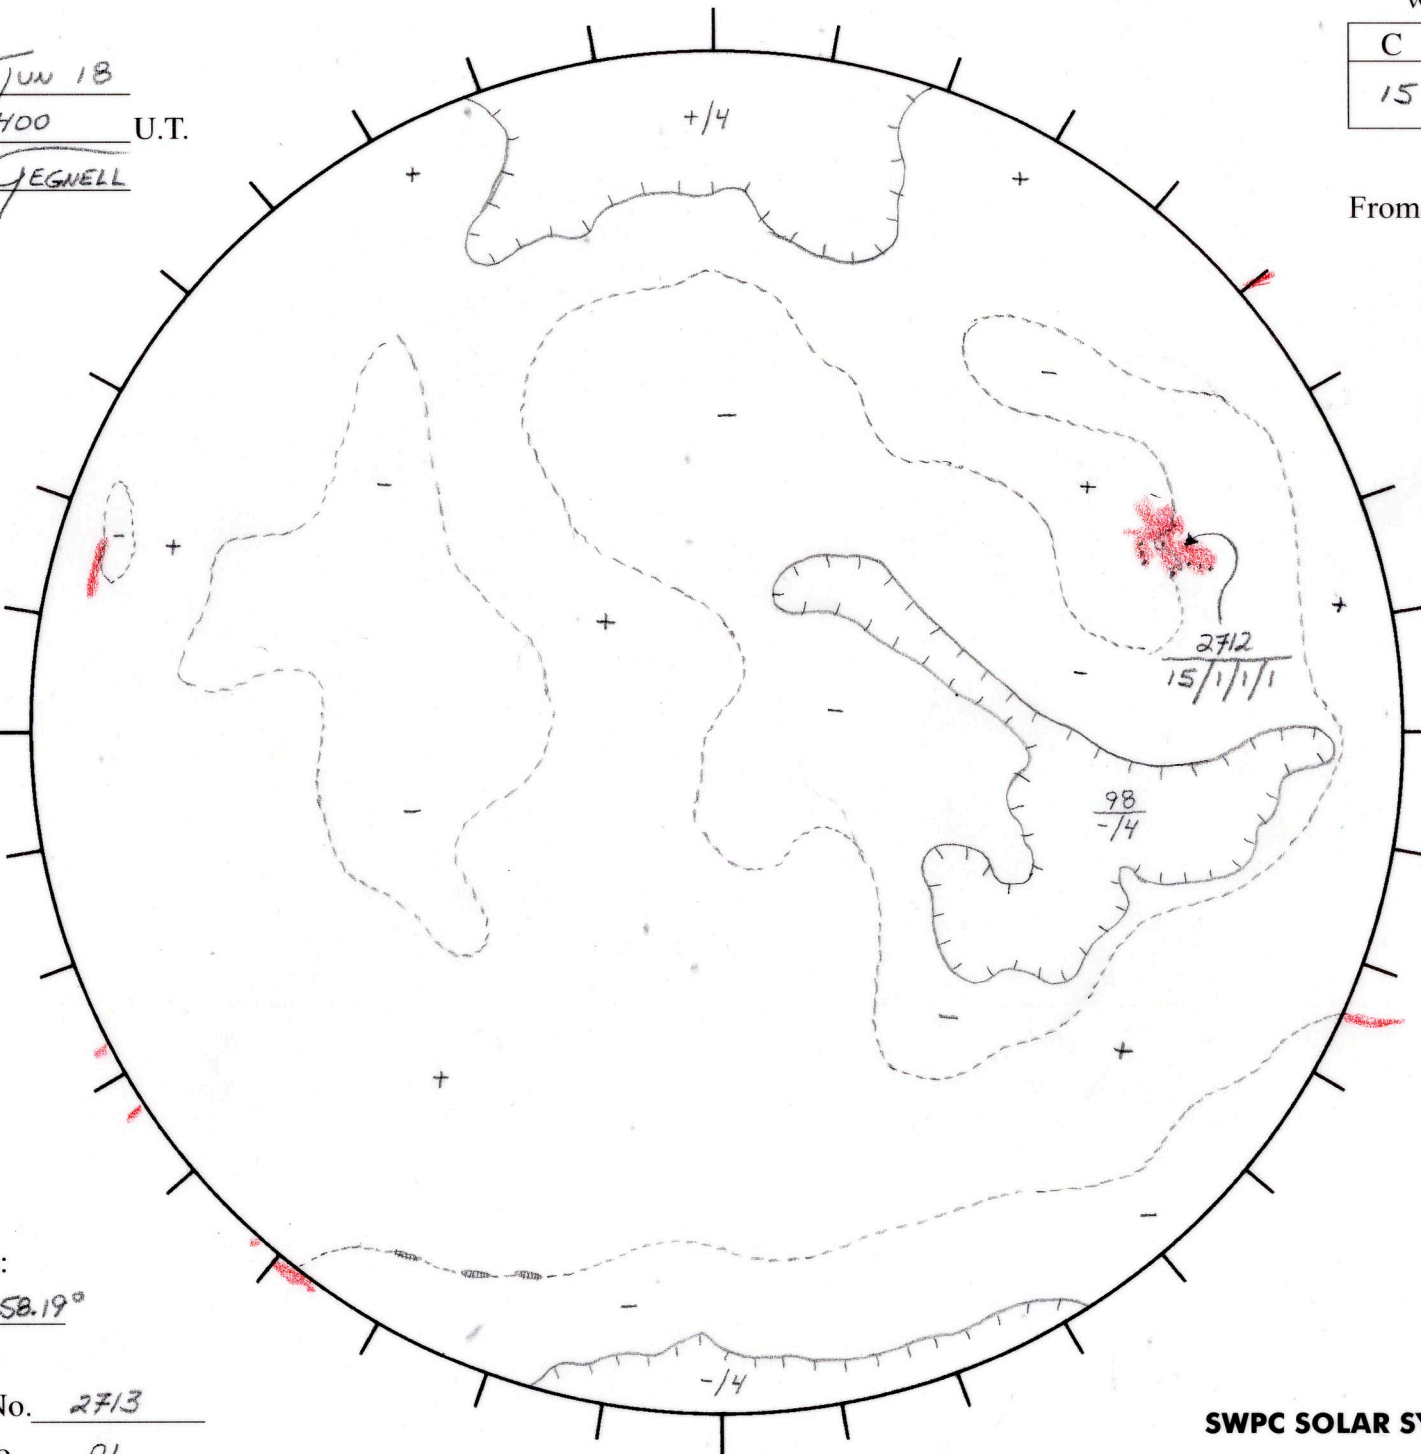

Date: 02 JUN 18
 Time: 1400 U.T.
 Forecaster: EGNELL

Whole Disk Forecast

C	M	X	P
15	1	1	1

24 Hour Forecast
 From 0000 U.T. to 0000 U.T.

Data:
 H-alpha. 1400 U.T.
 Sunspots 1400 U.T.
 CH 1357 U.T.
 Mag. 1400 U.T.

043.41° E

W 223.41°

Returning
 Carringtons:
037.90° to 358.19°

L_t 133.41°
 B_t -0.51°
 P_t -14.87°

Next Rgn. No. 2713
 Next CH No. 01