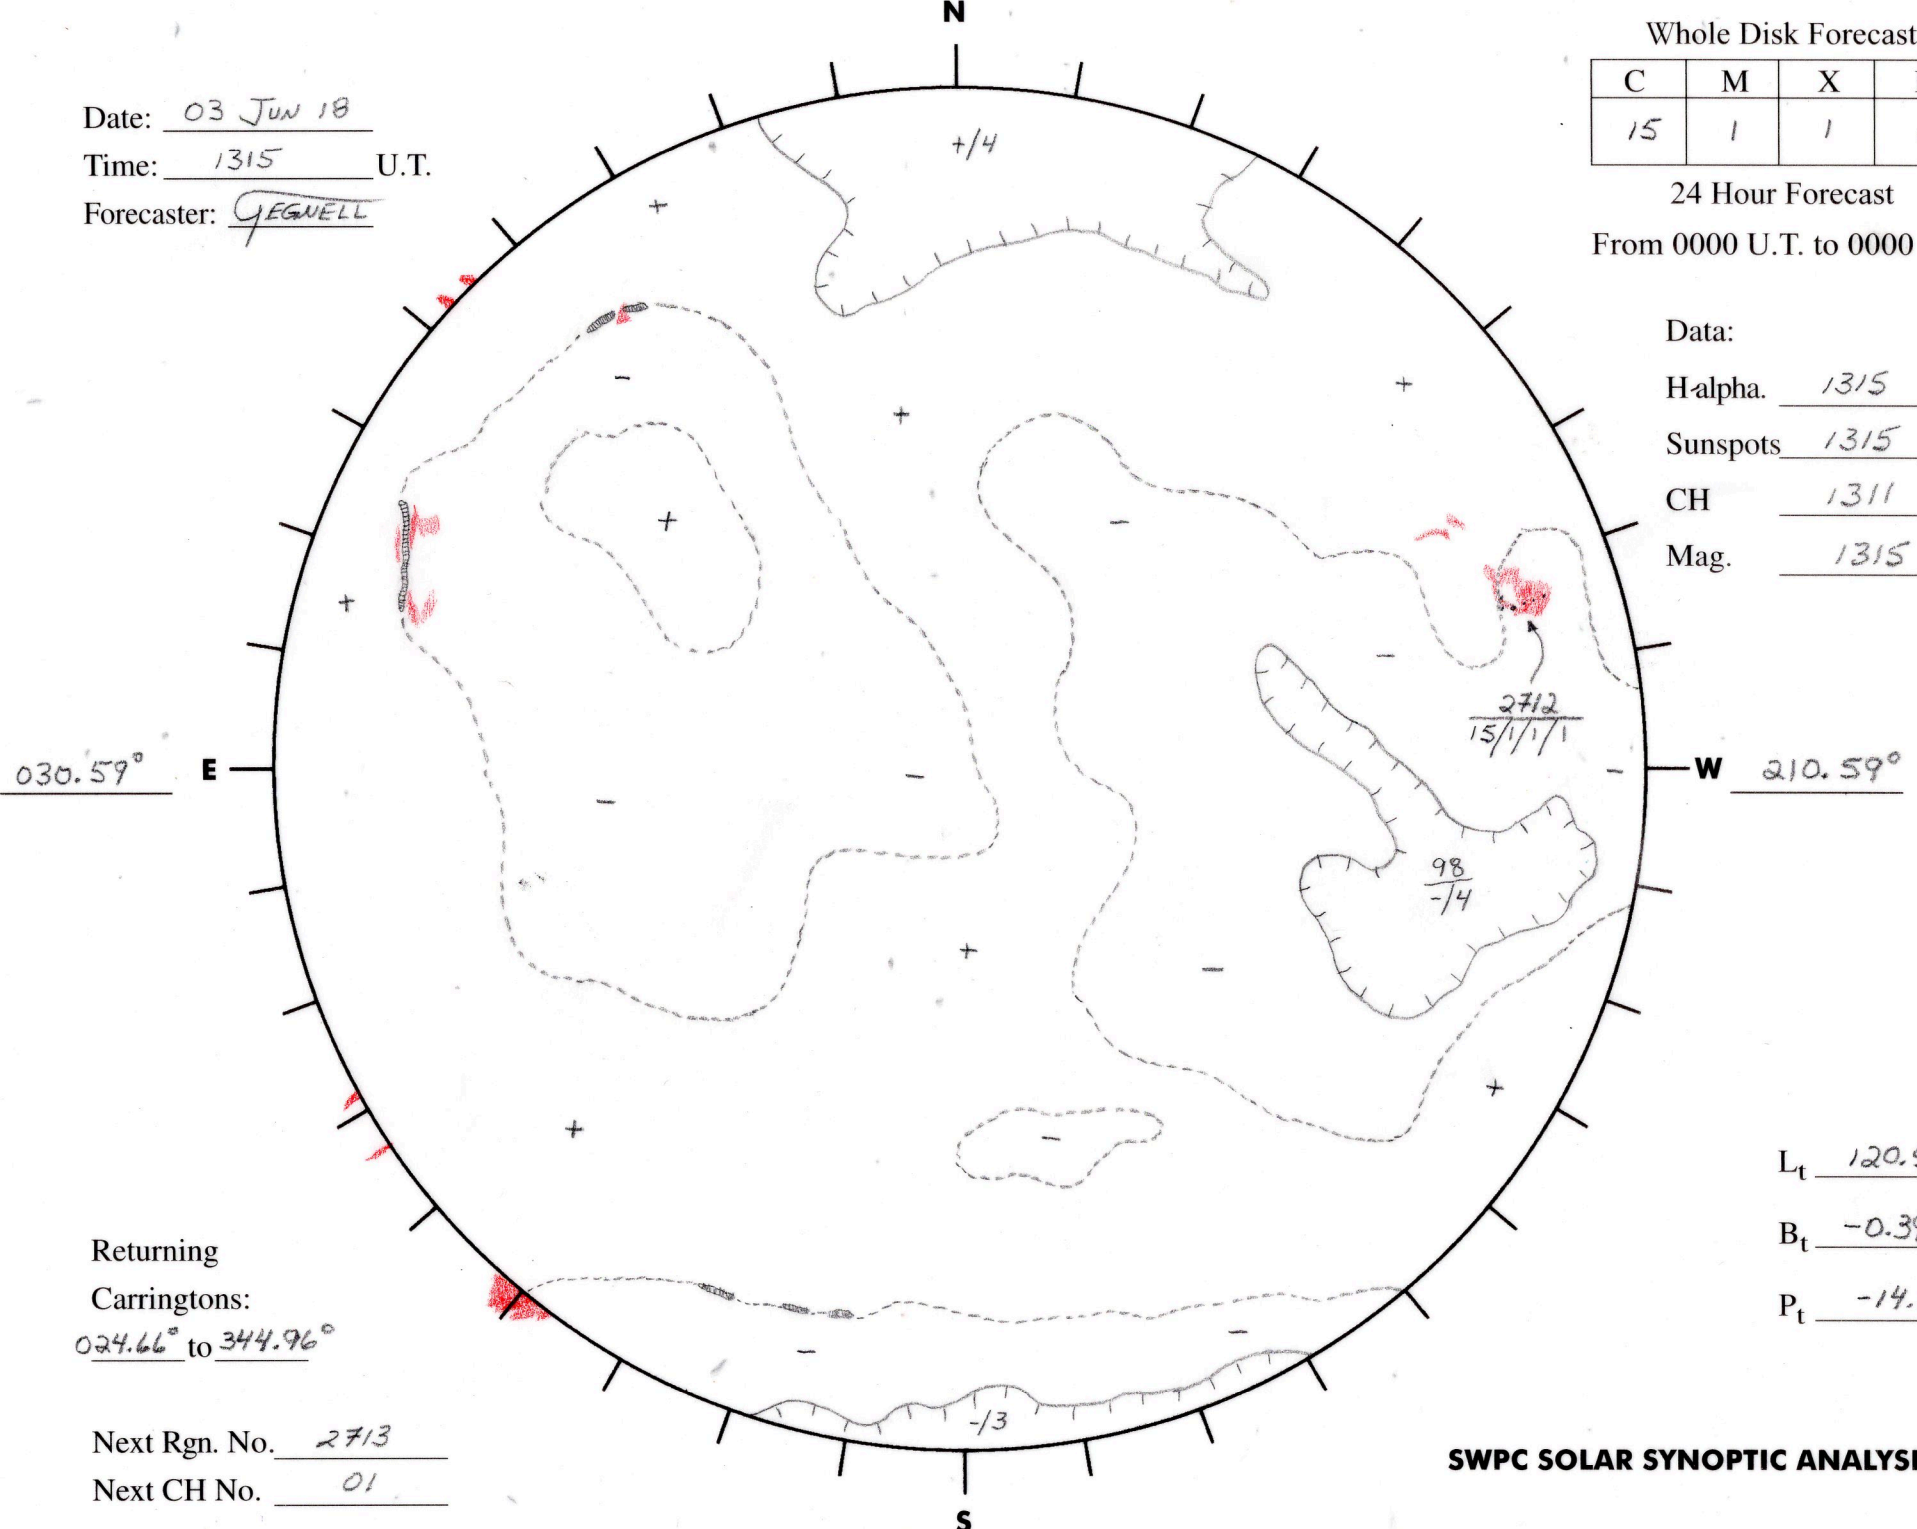

Date: 03 JUN 18
 Time: 1315 U.T.
 Forecaster: YEGUELL

Whole Disk Forecast

C	M	X	P
15	1	1	1

24 Hour Forecast
 From 0000 U.T. to 0000 U.T.

Data:
 Halpha. 1315 U.T.
 Sunspots 1315 U.T.
 CH 1311 U.T.
 Mag. 1315 U.T.

Returning
 Carringtons:
024.66° to 344.96°

Next Rgn. No. 2713
 Next CH No. 01

L_t 120.59°
 B_t -0.39°
 P_t -14.50°