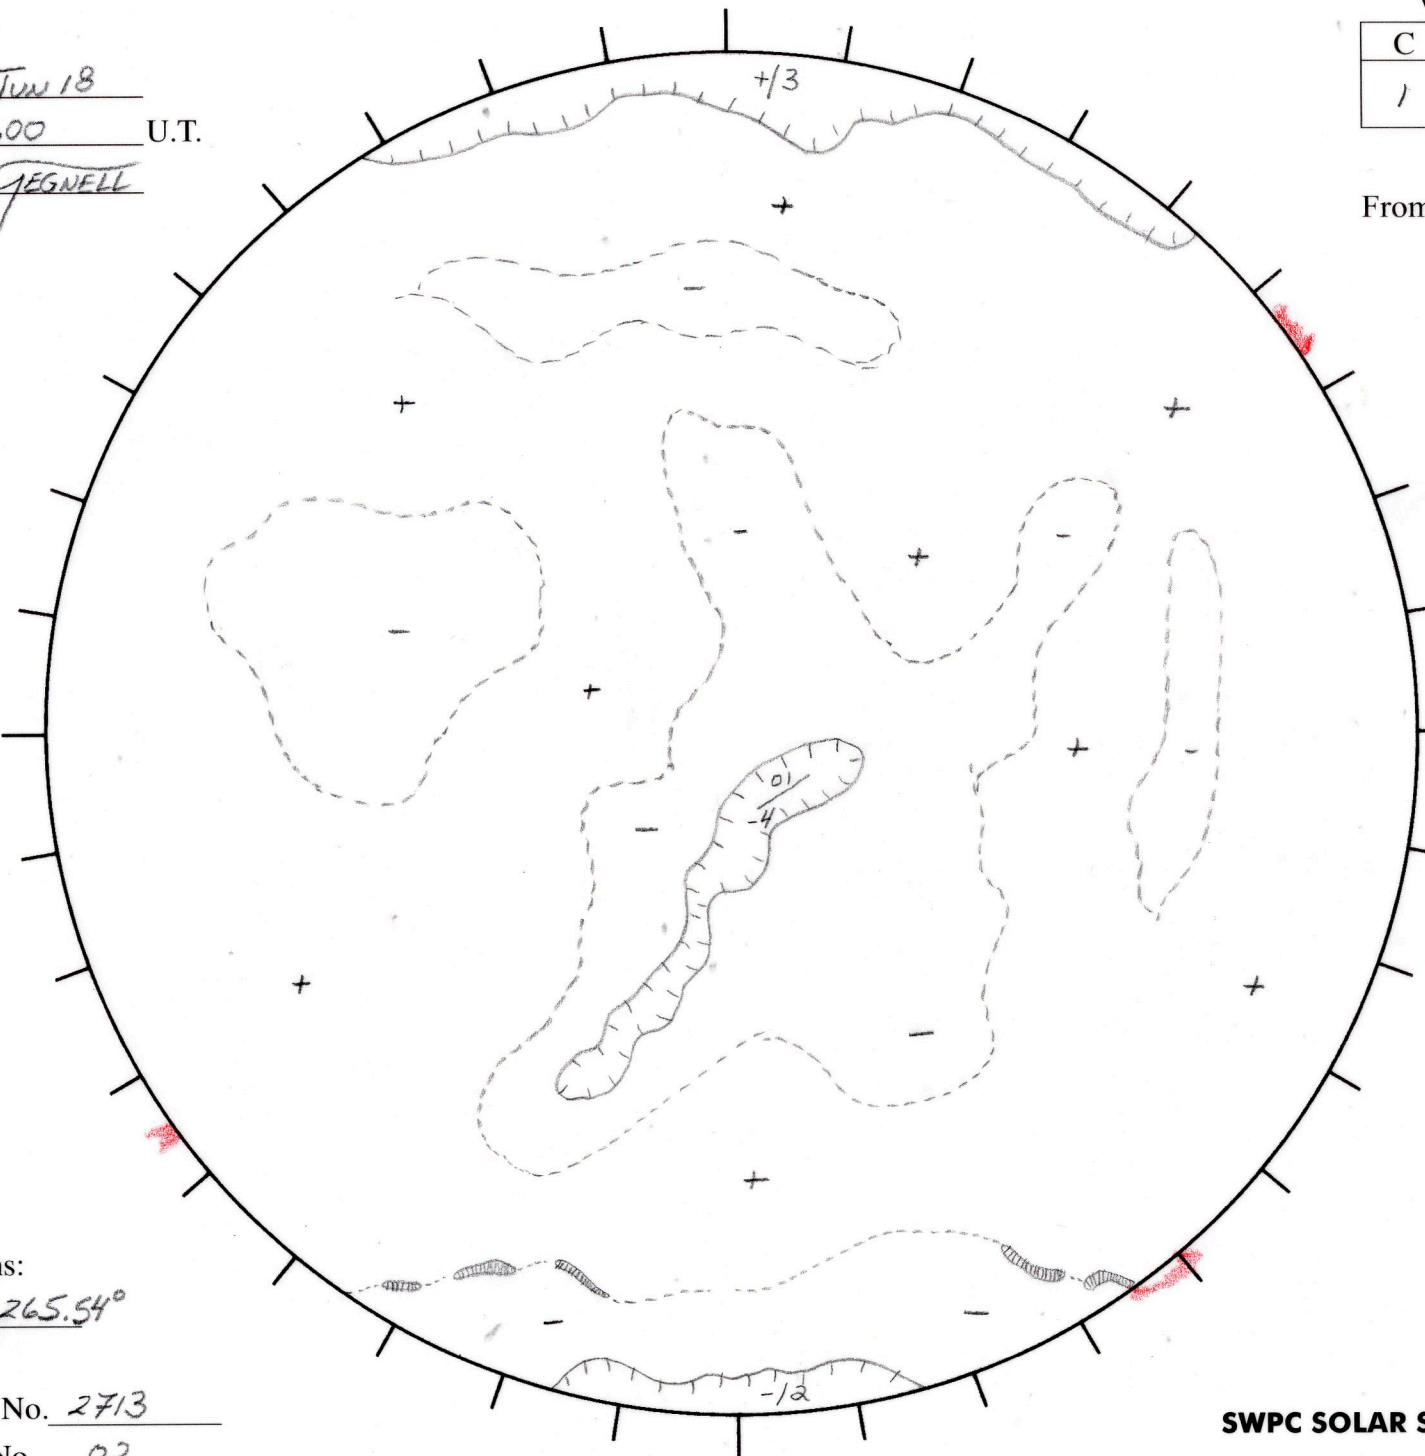

Date: 09 JUN 18
 Time: 1600 U.T.
 Forecaster: JEGNELL

Whole Disk Forecast

C	M	X	P
/	/	/	/

24 Hour Forecast
 From 0000 U.T. to 0000 U.T.

Data:

H α . 1600 U.T.

Sunspots NO SPOTS U.T.

CH 1556 U.T.

Mag. 1600 U.T.

309.66° E

W 129.66

Returning
 Carringtons:
305.25° to 265.54°

L_t 039.66°

B_t +0.35

P_t -12.07

Next Rgn. No. 2713