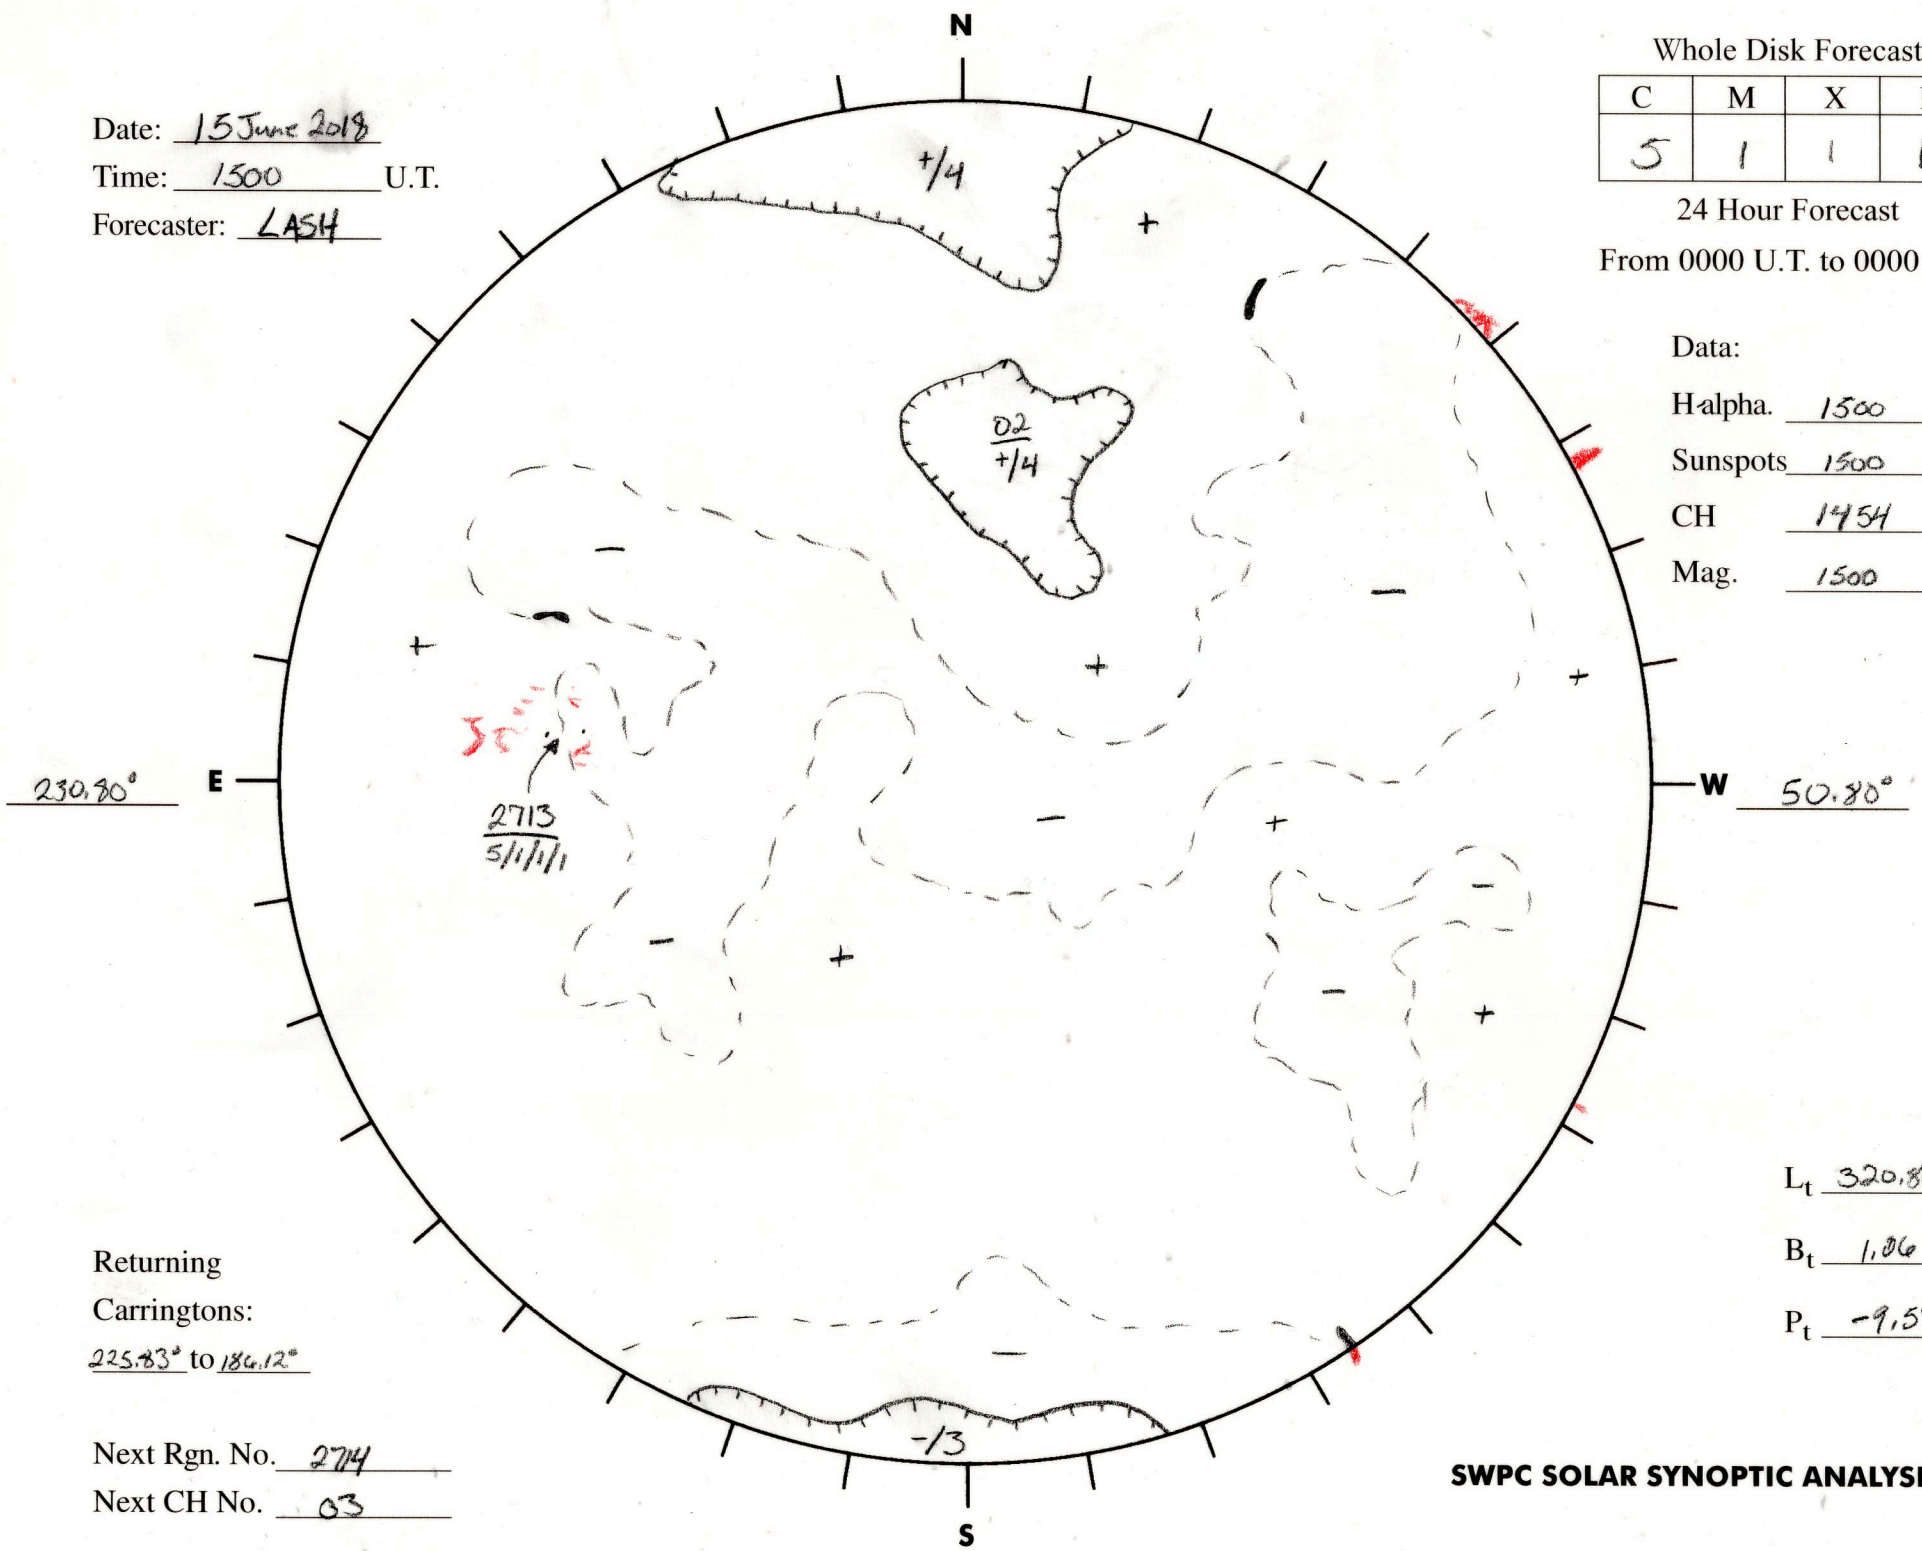

Date: 15 June 2018
 Time: 1500 U.T.
 Forecaster: LASH

Whole Disk Forecast

| C | M | X | P |
|---|---|---|---|
| 5 | 1 | 1 | 1 |

24 Hour Forecast
 From 0000 U.T. to 0000 U.T.

Data:
 H alpha. 1500 U.T.
 Sunspots 1500 U.T.
 CH 1454 U.T.
 Mag. 1500 U.T.

Returning Carringtons:
225.83° to 186.12°

Next Rgn. No. 2714
 Next CH No. 03

L_t 320.80°
 B_t 1.06
 P_t -9.57