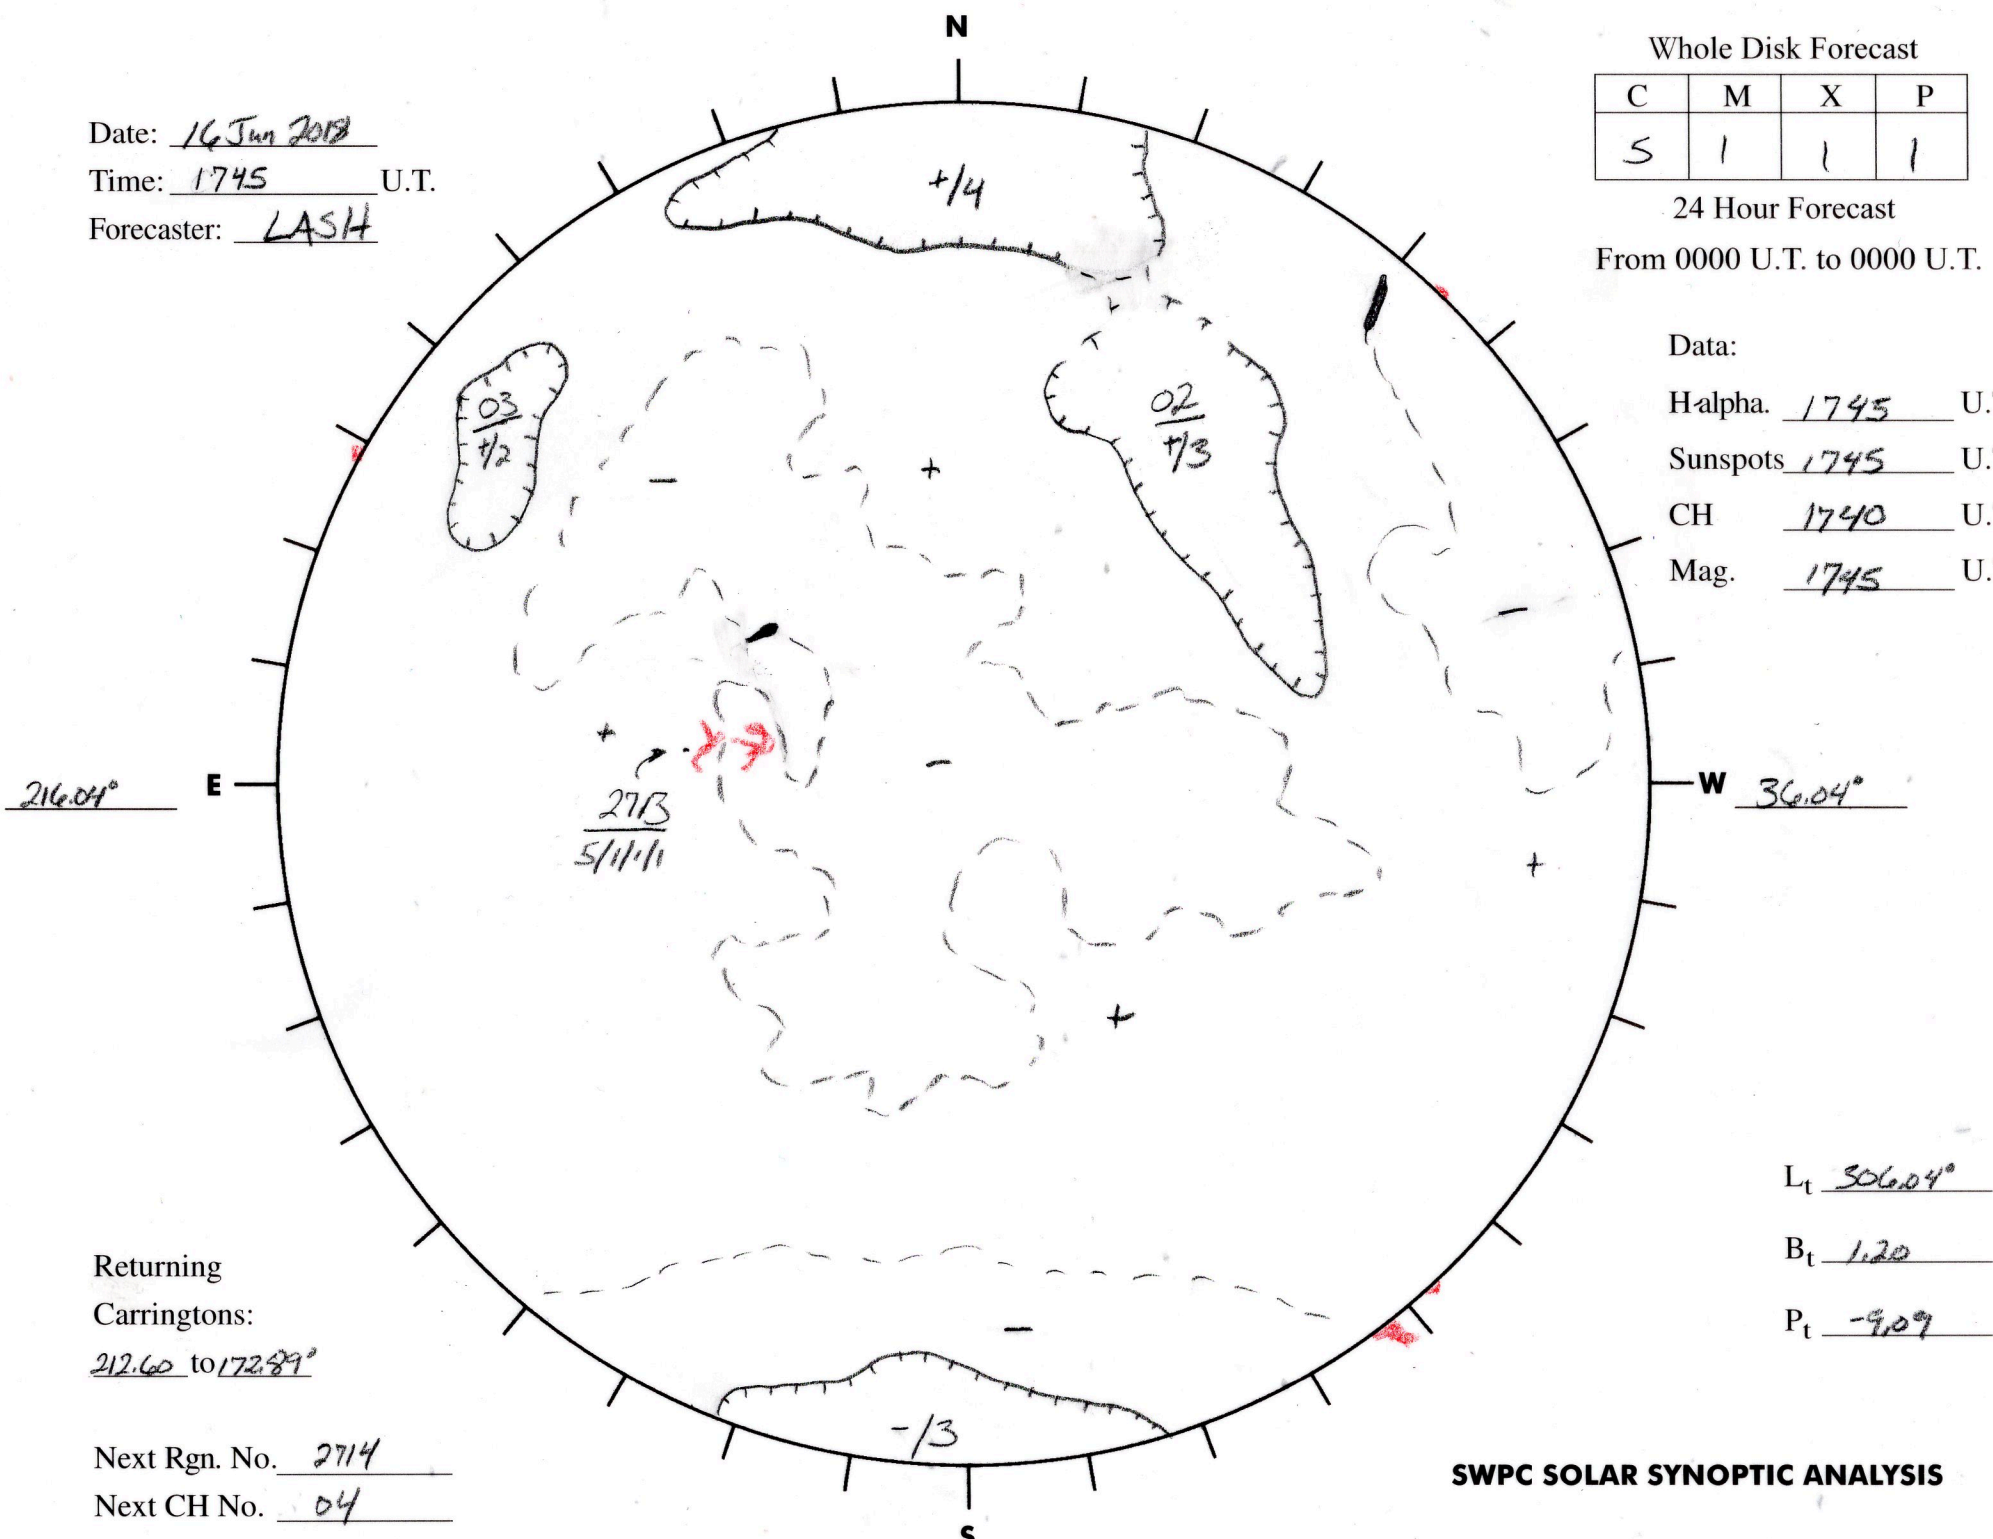

Date: 16 Jun 2018
 Time: 1745 U.T.
 Forecaster: LASH

Whole Disk Forecast

C	M	X	P
5	1	1	1

24 Hour Forecast
 From 0000 U.T. to 0000 U.T.

Data:

H-alpha. 1745 U.T.

Sunspots 1745 U.T.

CH 1740 U.T.

Mag. 1745 U.T.

216.04° E

W 36.04°

Returning Carringtons:
212.60 to 172.89°

Next Rgn. No. 2714
 Next CH No. 04

L_t 306.04°

B_t 1.20

P_t -9.09