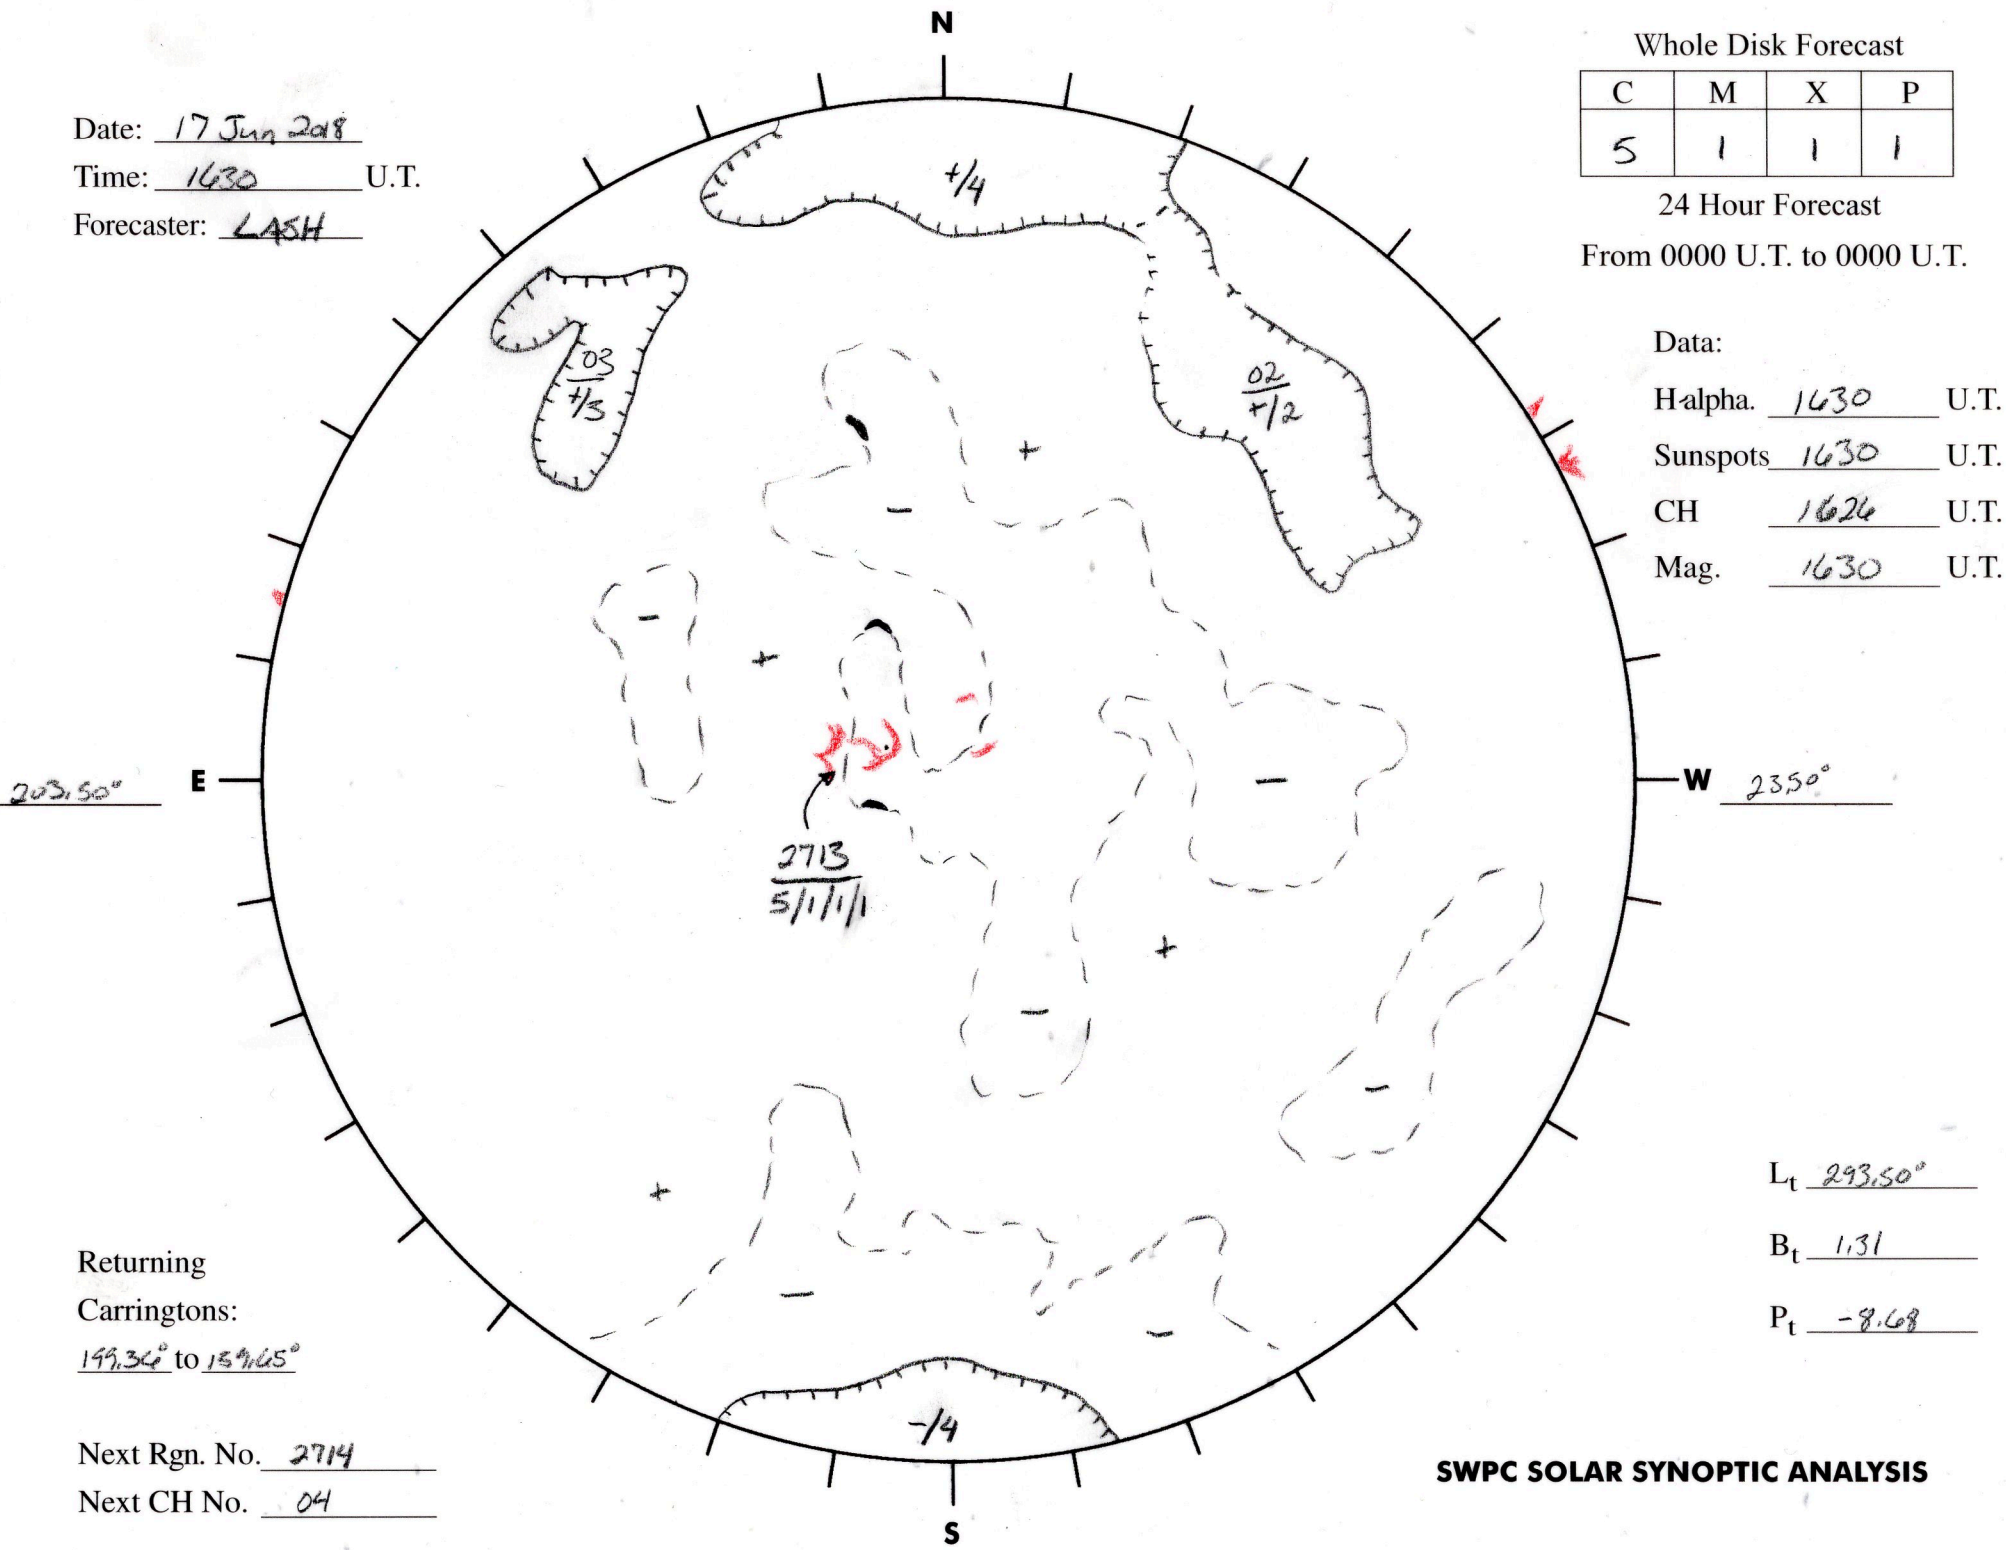

Date: 17 Jun 2018  
 Time: 1630 U.T.  
 Forecaster: LASH

Whole Disk Forecast

C	M	X	P
5	1	1	1

24 Hour Forecast  
 From 0000 U.T. to 0000 U.T.

Data:  
 H $\alpha$ . 1630 U.T.  
 Sunspots 1630 U.T.  
 CH 1626 U.T.  
 Mag. 1630 U.T.

Returning  
 Carringtons:  
199.34° to 159.65°

Next Rgn. No. 2714  
 Next CH No. 04

L<sub>t</sub> 293.50°  
 B<sub>t</sub> 1.31  
 P<sub>t</sub> -8.68