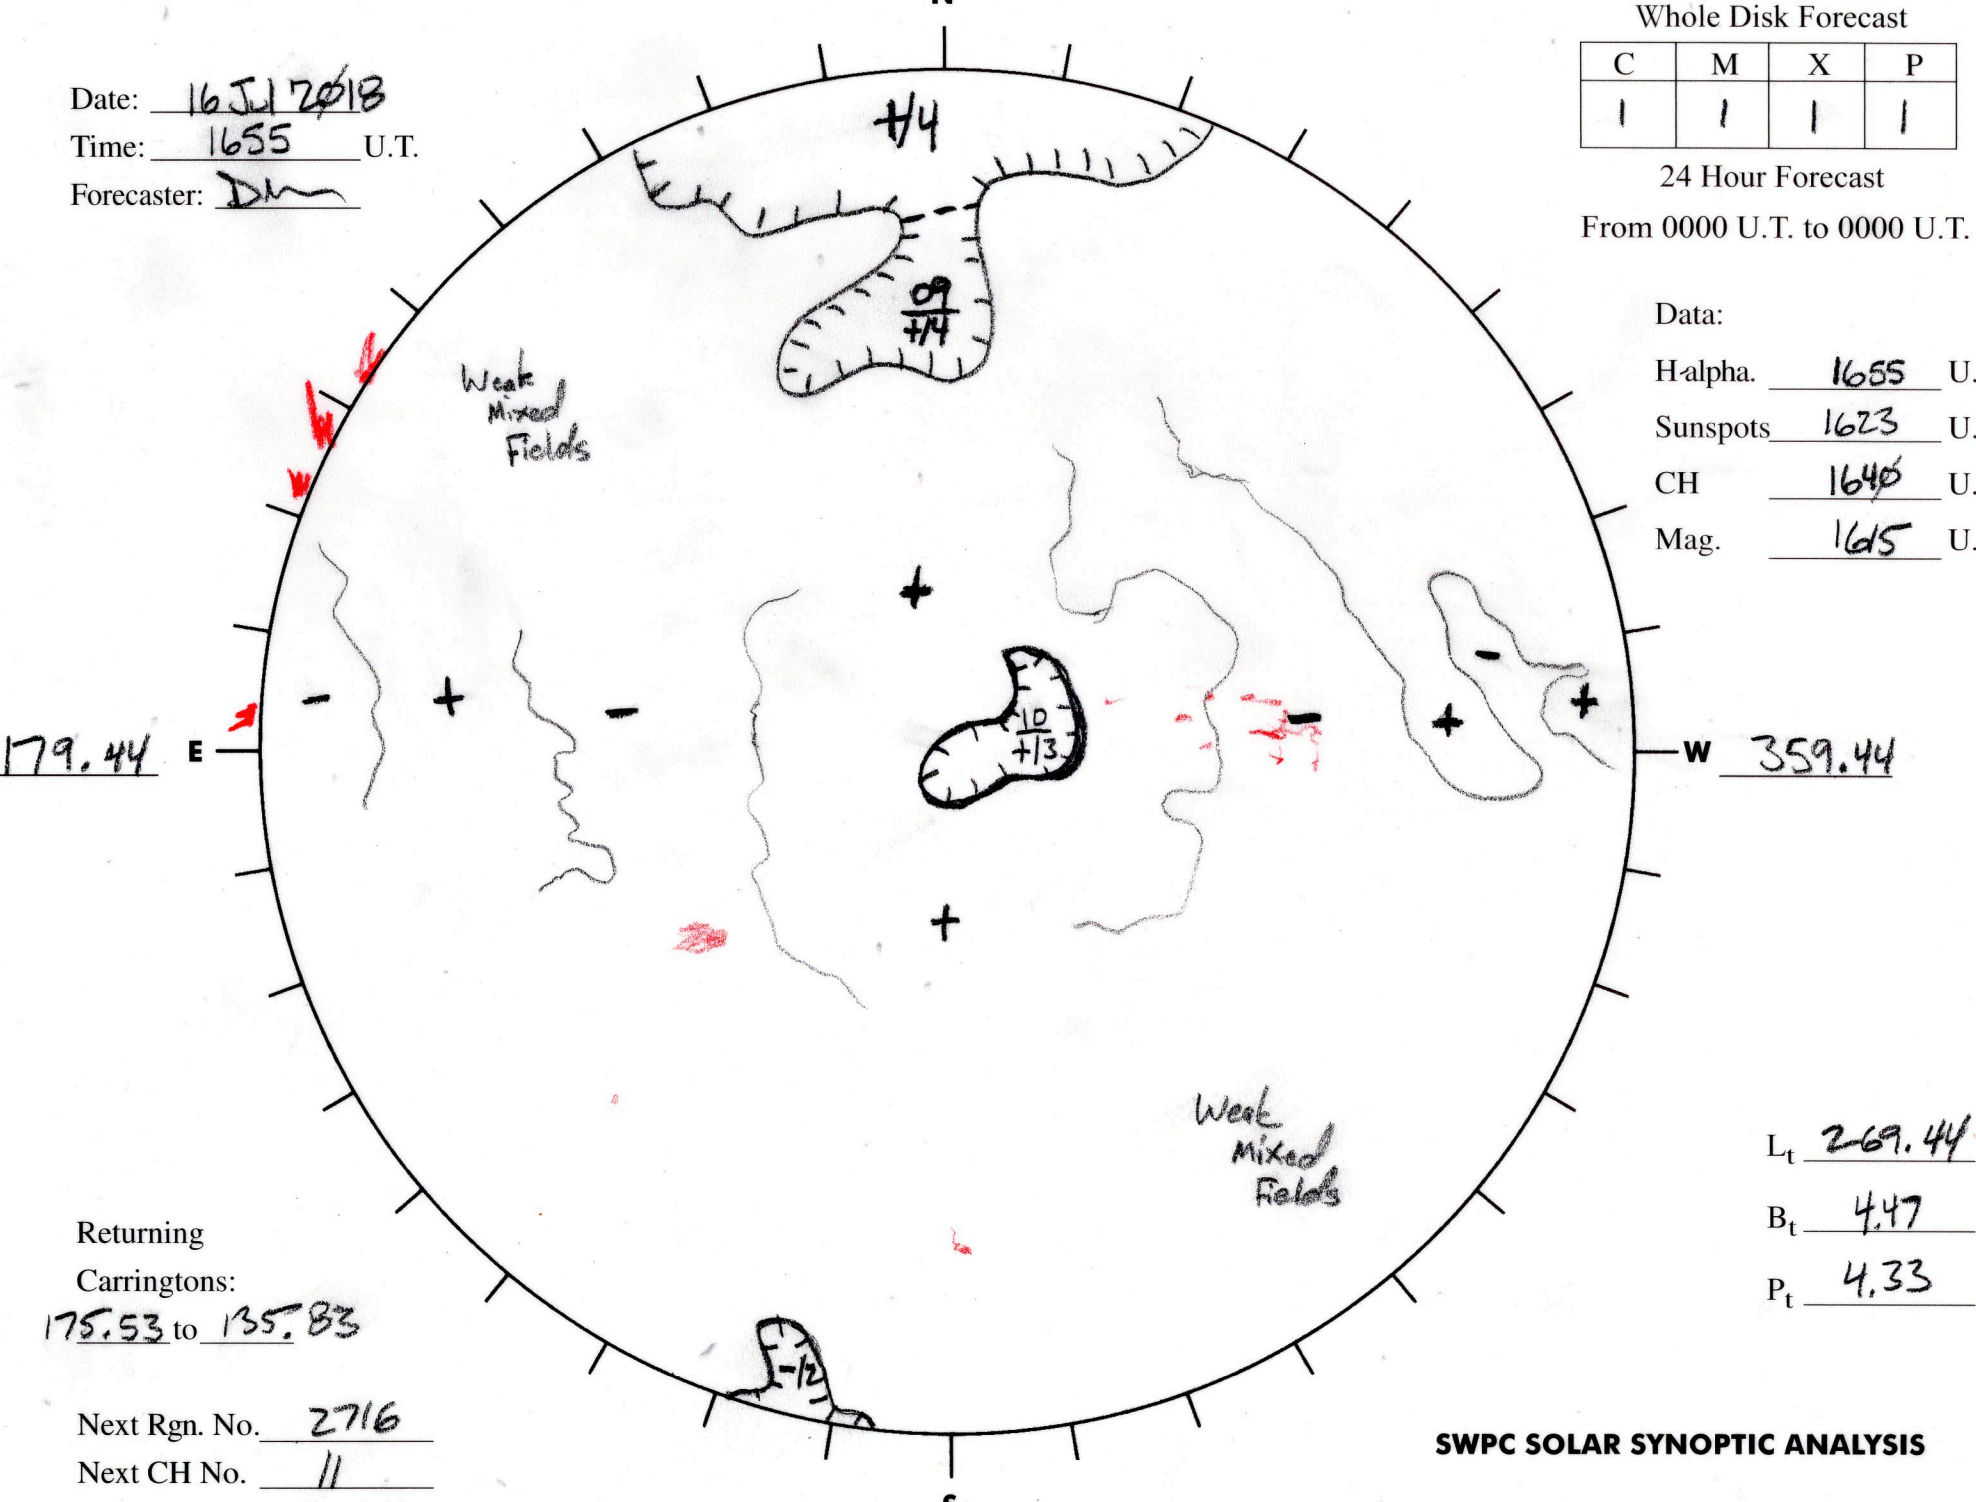

Whole Disk Forecast

C	M	X	P
1	1	1	1

24 Hour Forecast

From 0000 U.T. to 0000 U.T.

Data:

H alpha. 1655 U.T.

Sunspots 1623 U.T.

CH 1640 U.T.

Mag. 1615 U.T.

Date: 16 JUL 2018
 Time: 1655 U.T.
 Forecaster: DM

179.44 E

W 359.44

Returning Carringtons: 175.53 to 135.83

Next Rgn. No. 2716
 Next CH No. 11

L_t 269.44
 B_t 4.47
 P_t 4.33