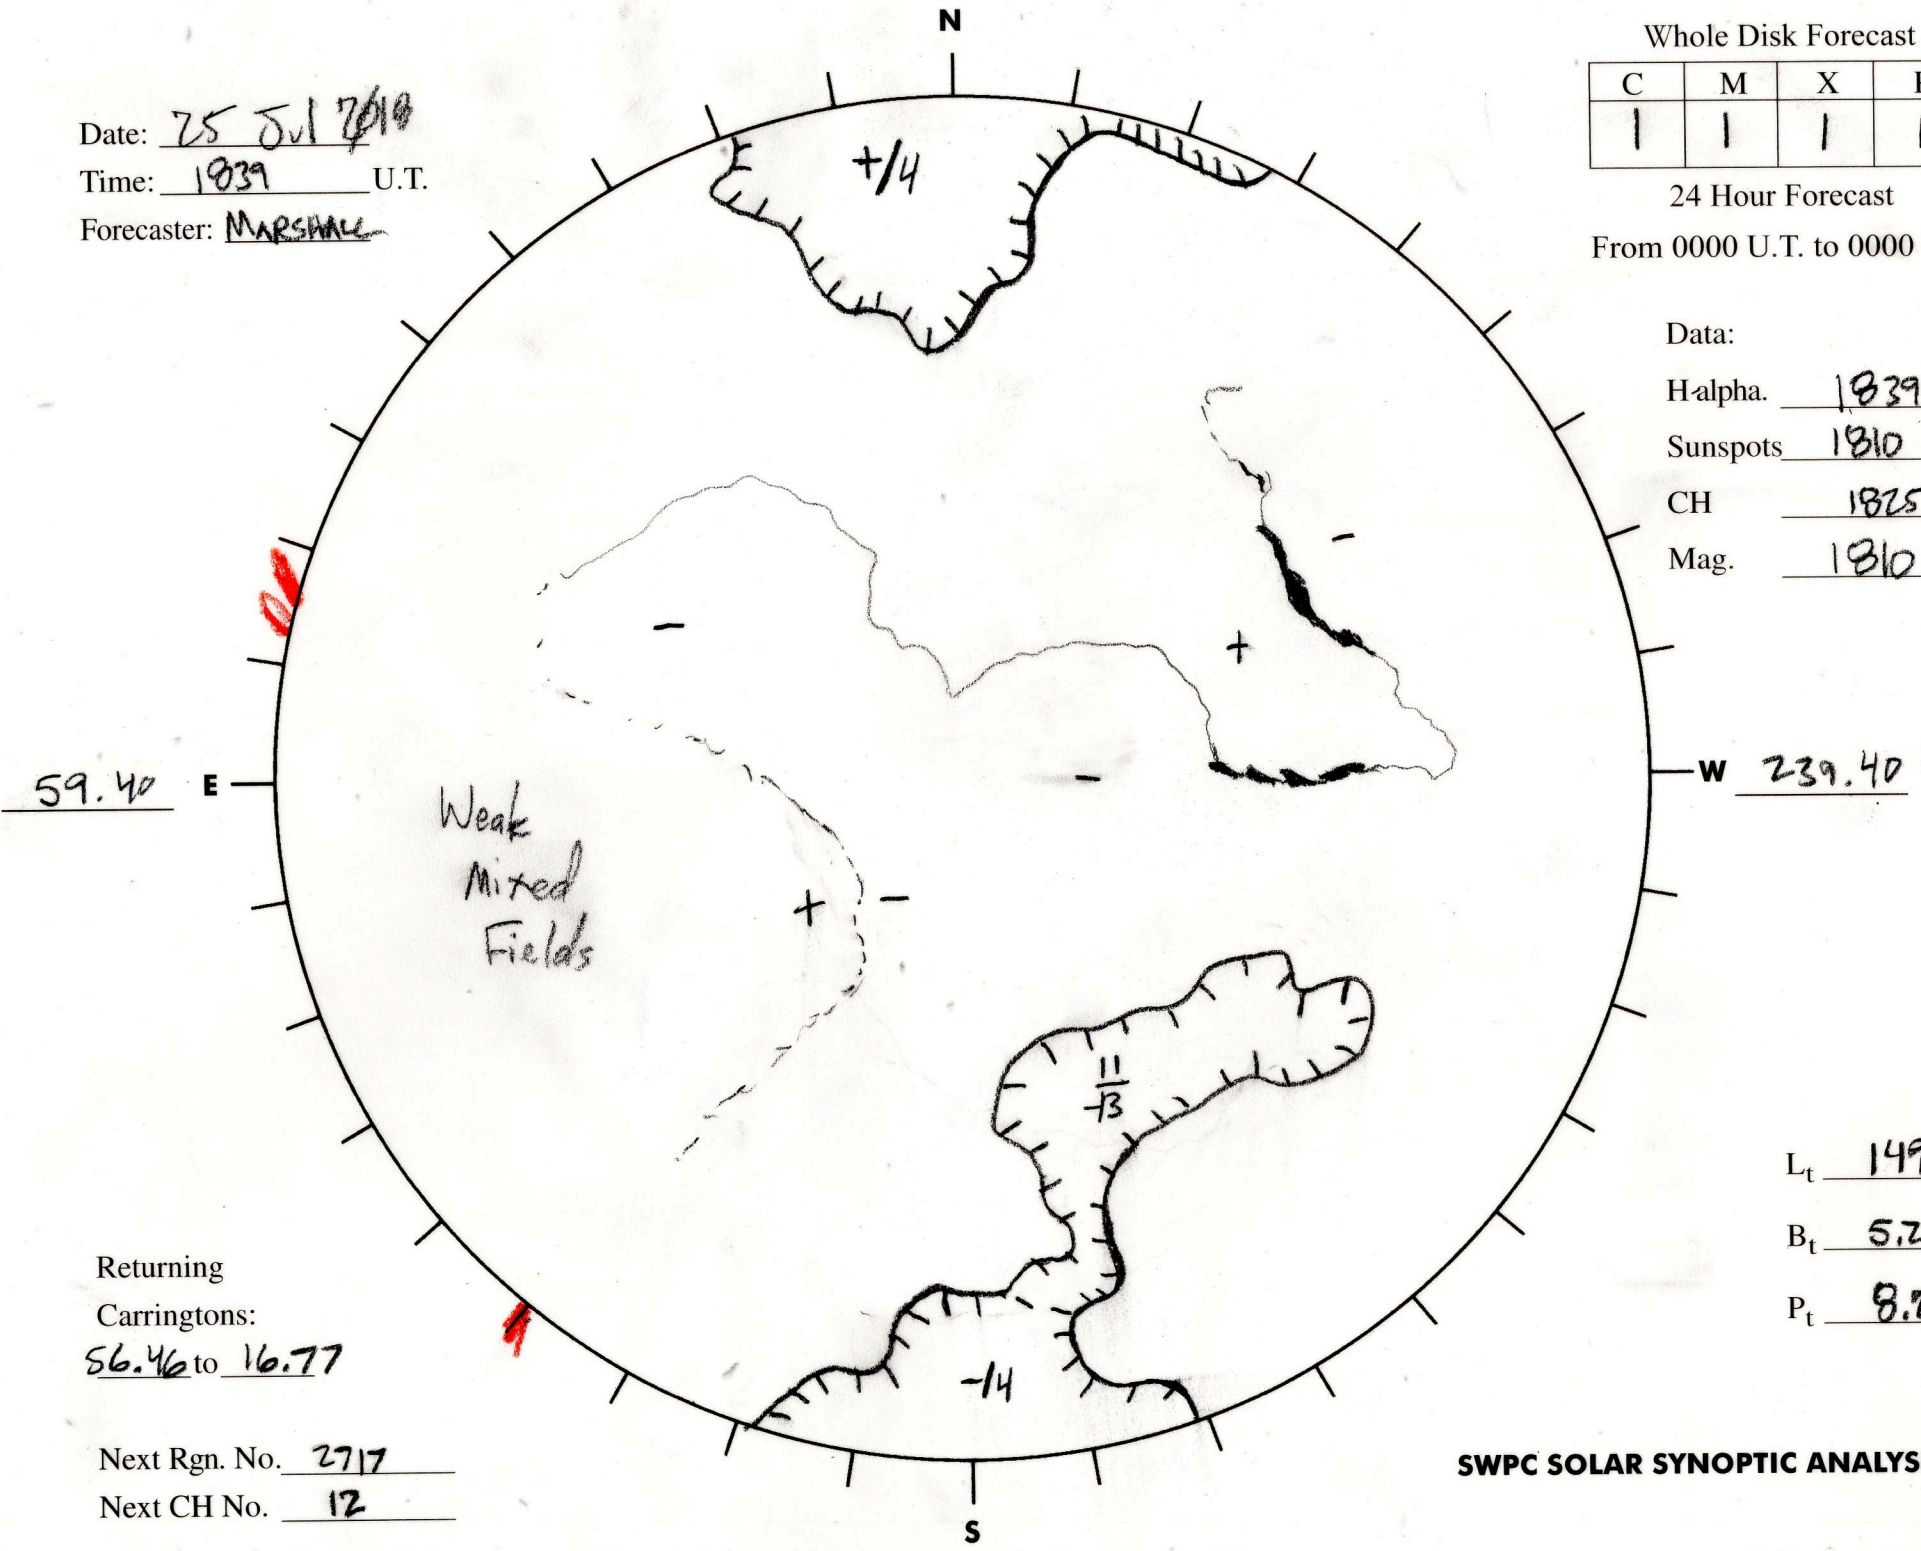

Date: 25 Jul 2010
 Time: 1839 U.T.
 Forecaster: MARSHALL

Whole Disk Forecast

C	M	X	P

24 Hour Forecast
 From 0000 U.T. to 0000 U.T.

Data:
 H-alpha. 1839 U.T.
 Sunspots 1810 U.T.
 CH 1825 U.T.
 Mag. 1810 U.T.

Returning
 Carringtons:
56.46 to 16.77

Next Rgn. No. 2717
 Next CH No. 12

L_t 149.40
 B_t 5.27
 P_t 8.22