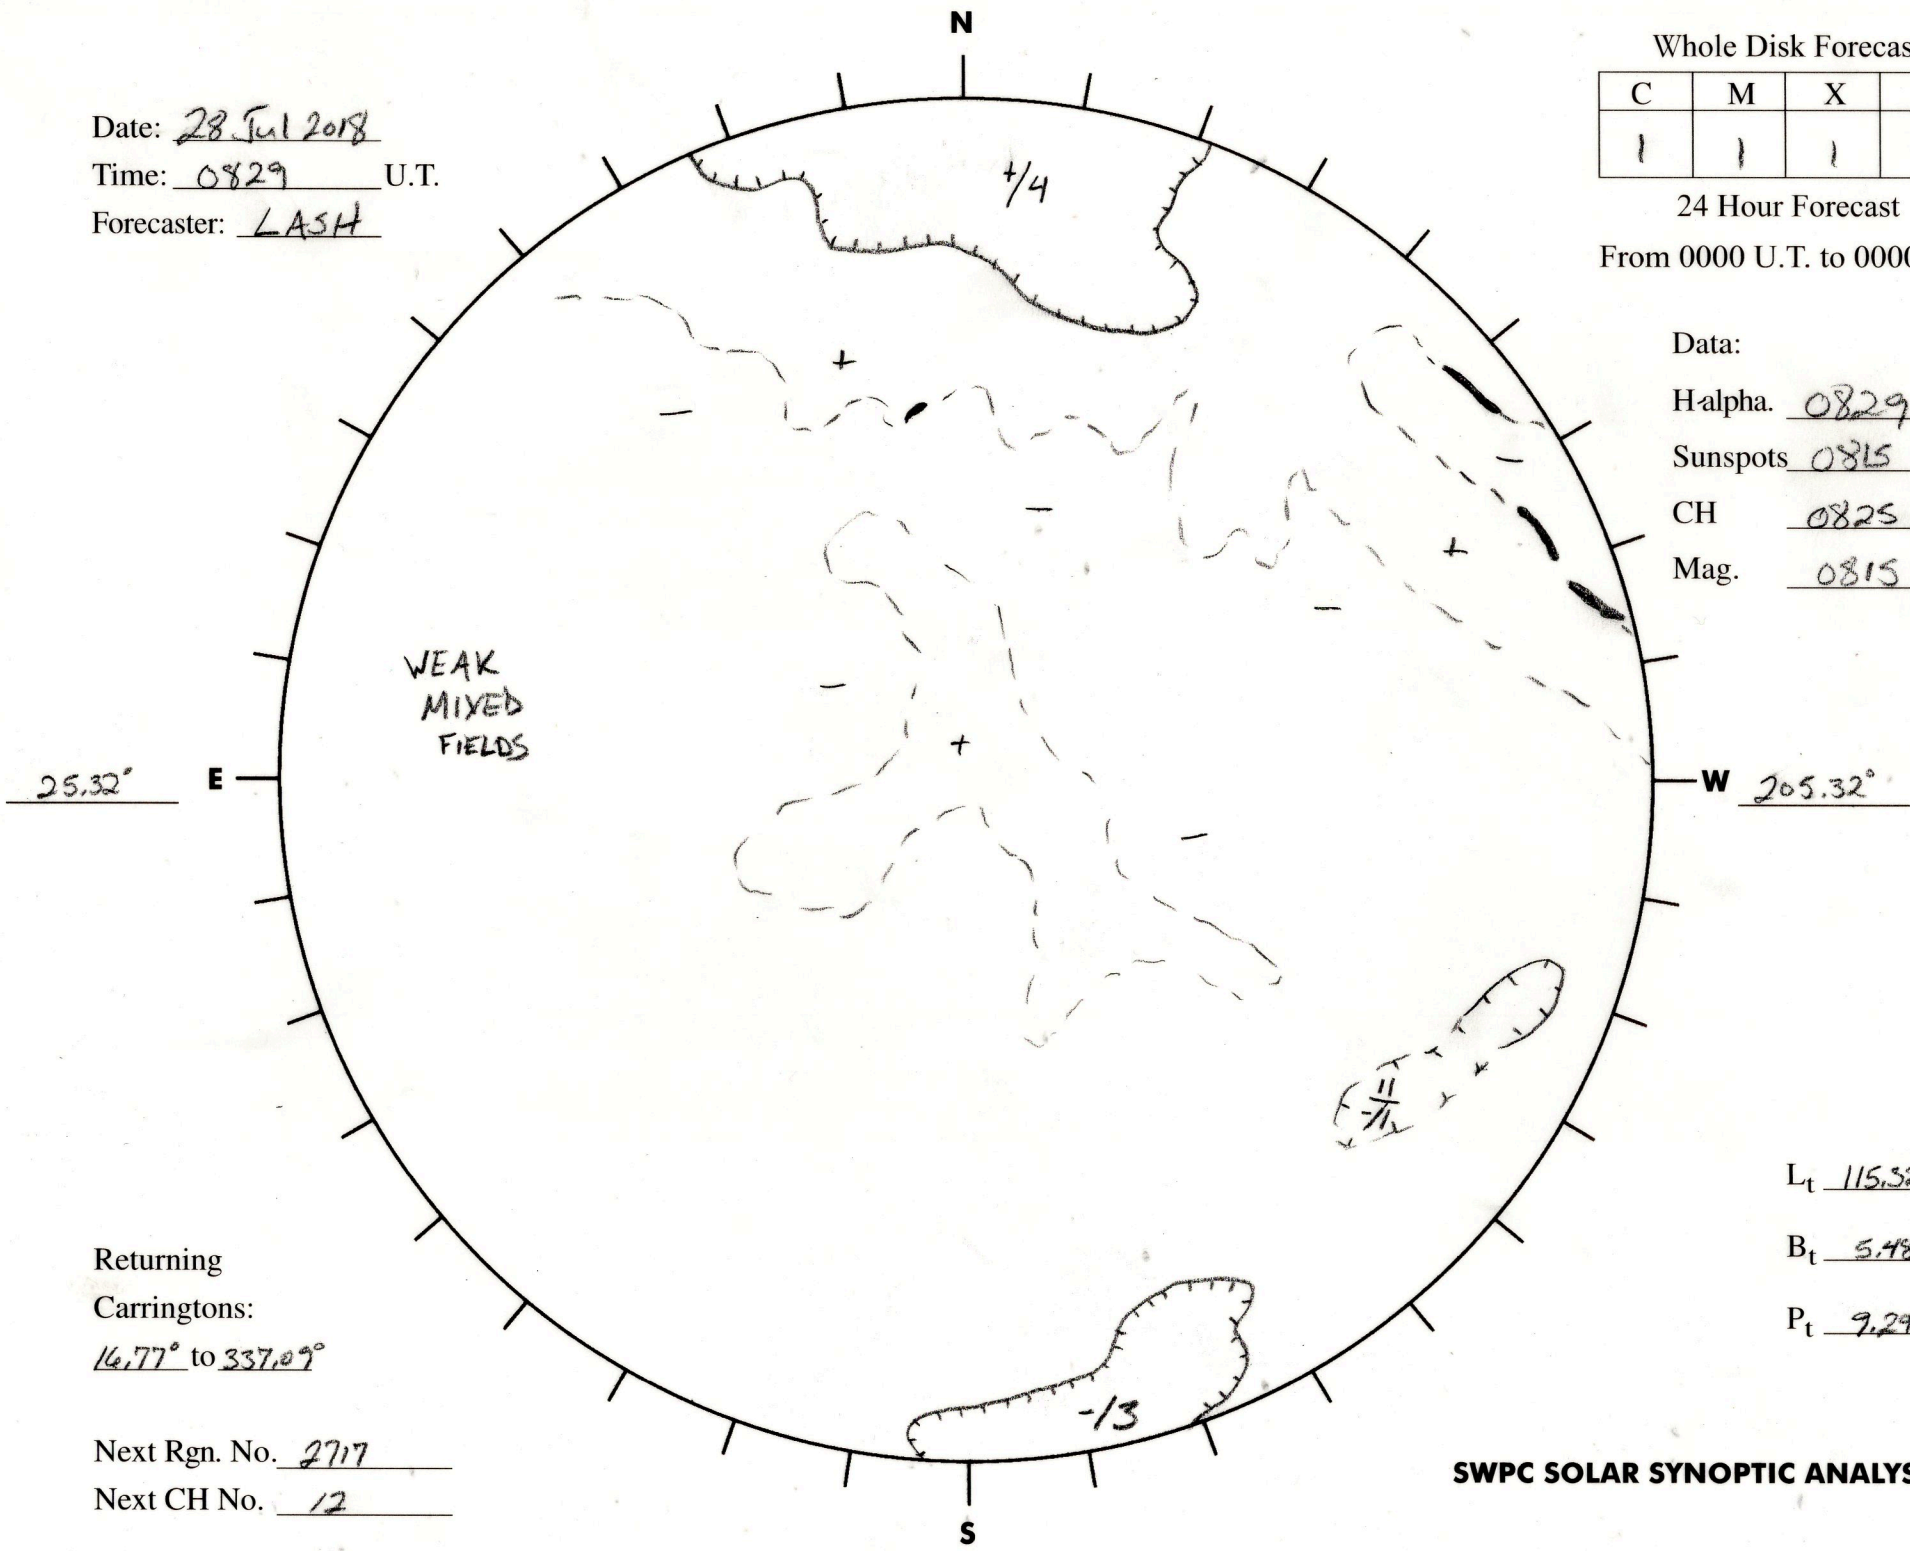

Date: 28 Jul 2018
 Time: 0829 U.T.
 Forecaster: LASH

Whole Disk Forecast

| C | M | X | P |
|---|---|---|---|
| 1 | 1 | 1 | 1 |

24 Hour Forecast
 From 0000 U.T. to 0000 U.T.

Data:
 H α . 0829 U.T.
 Sunspots 0815 U.T.
 CH 0825 U.T.
 Mag. 0815 U.T.

25.32°

205.32°

Returning
 Carringtons:
16.77° to 337.09°

Next Rgn. No. 2717
 Next CH No. 12

L_t 115.32°
 B_t 5.48
 P_t 9.29