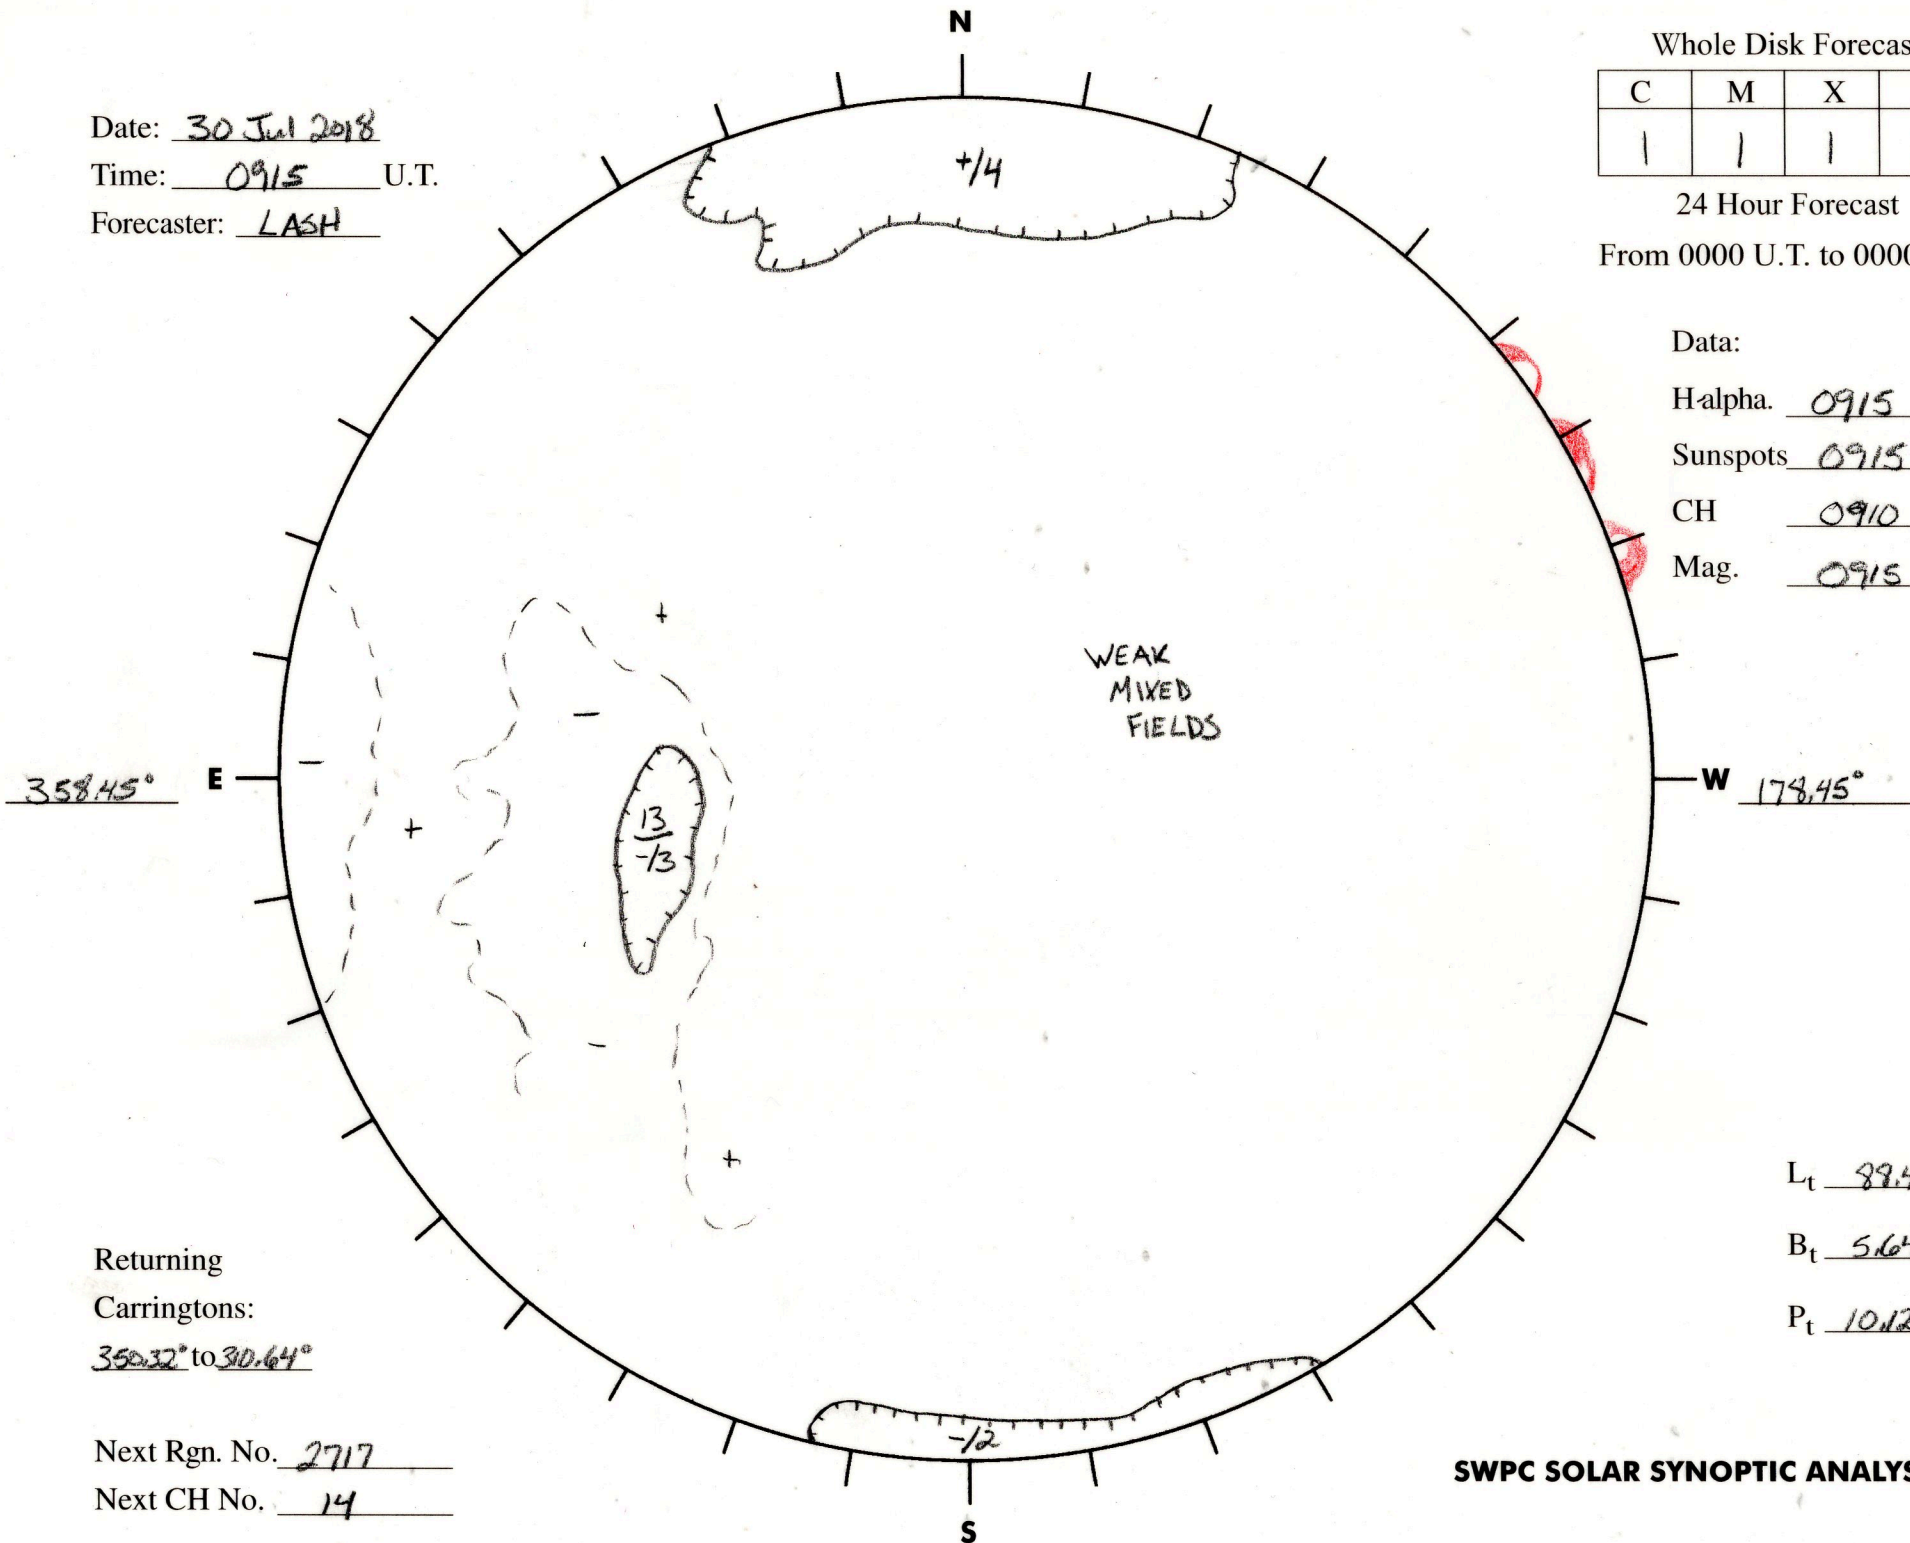

Date: 30 Jul 2018
 Time: 0915 U.T.
 Forecaster: LASH

Whole Disk Forecast

C	M	X	P
1	1	1	1

24 Hour Forecast
 From 0000 U.T. to 0000 U.T.

Data:

H-alpha. 0915 U.T.

Sunspots 0915 U.T.

CH 0910 U.T.

Mag. 0915 U.T.

358.45° E

W 178.45°

Returning
 Carringtons:
350.32° to 30.64°

Next Rgn. No. 2717
 Next CH No. 14

L_t 89.45°

B_t 5.64

P_t 10.12