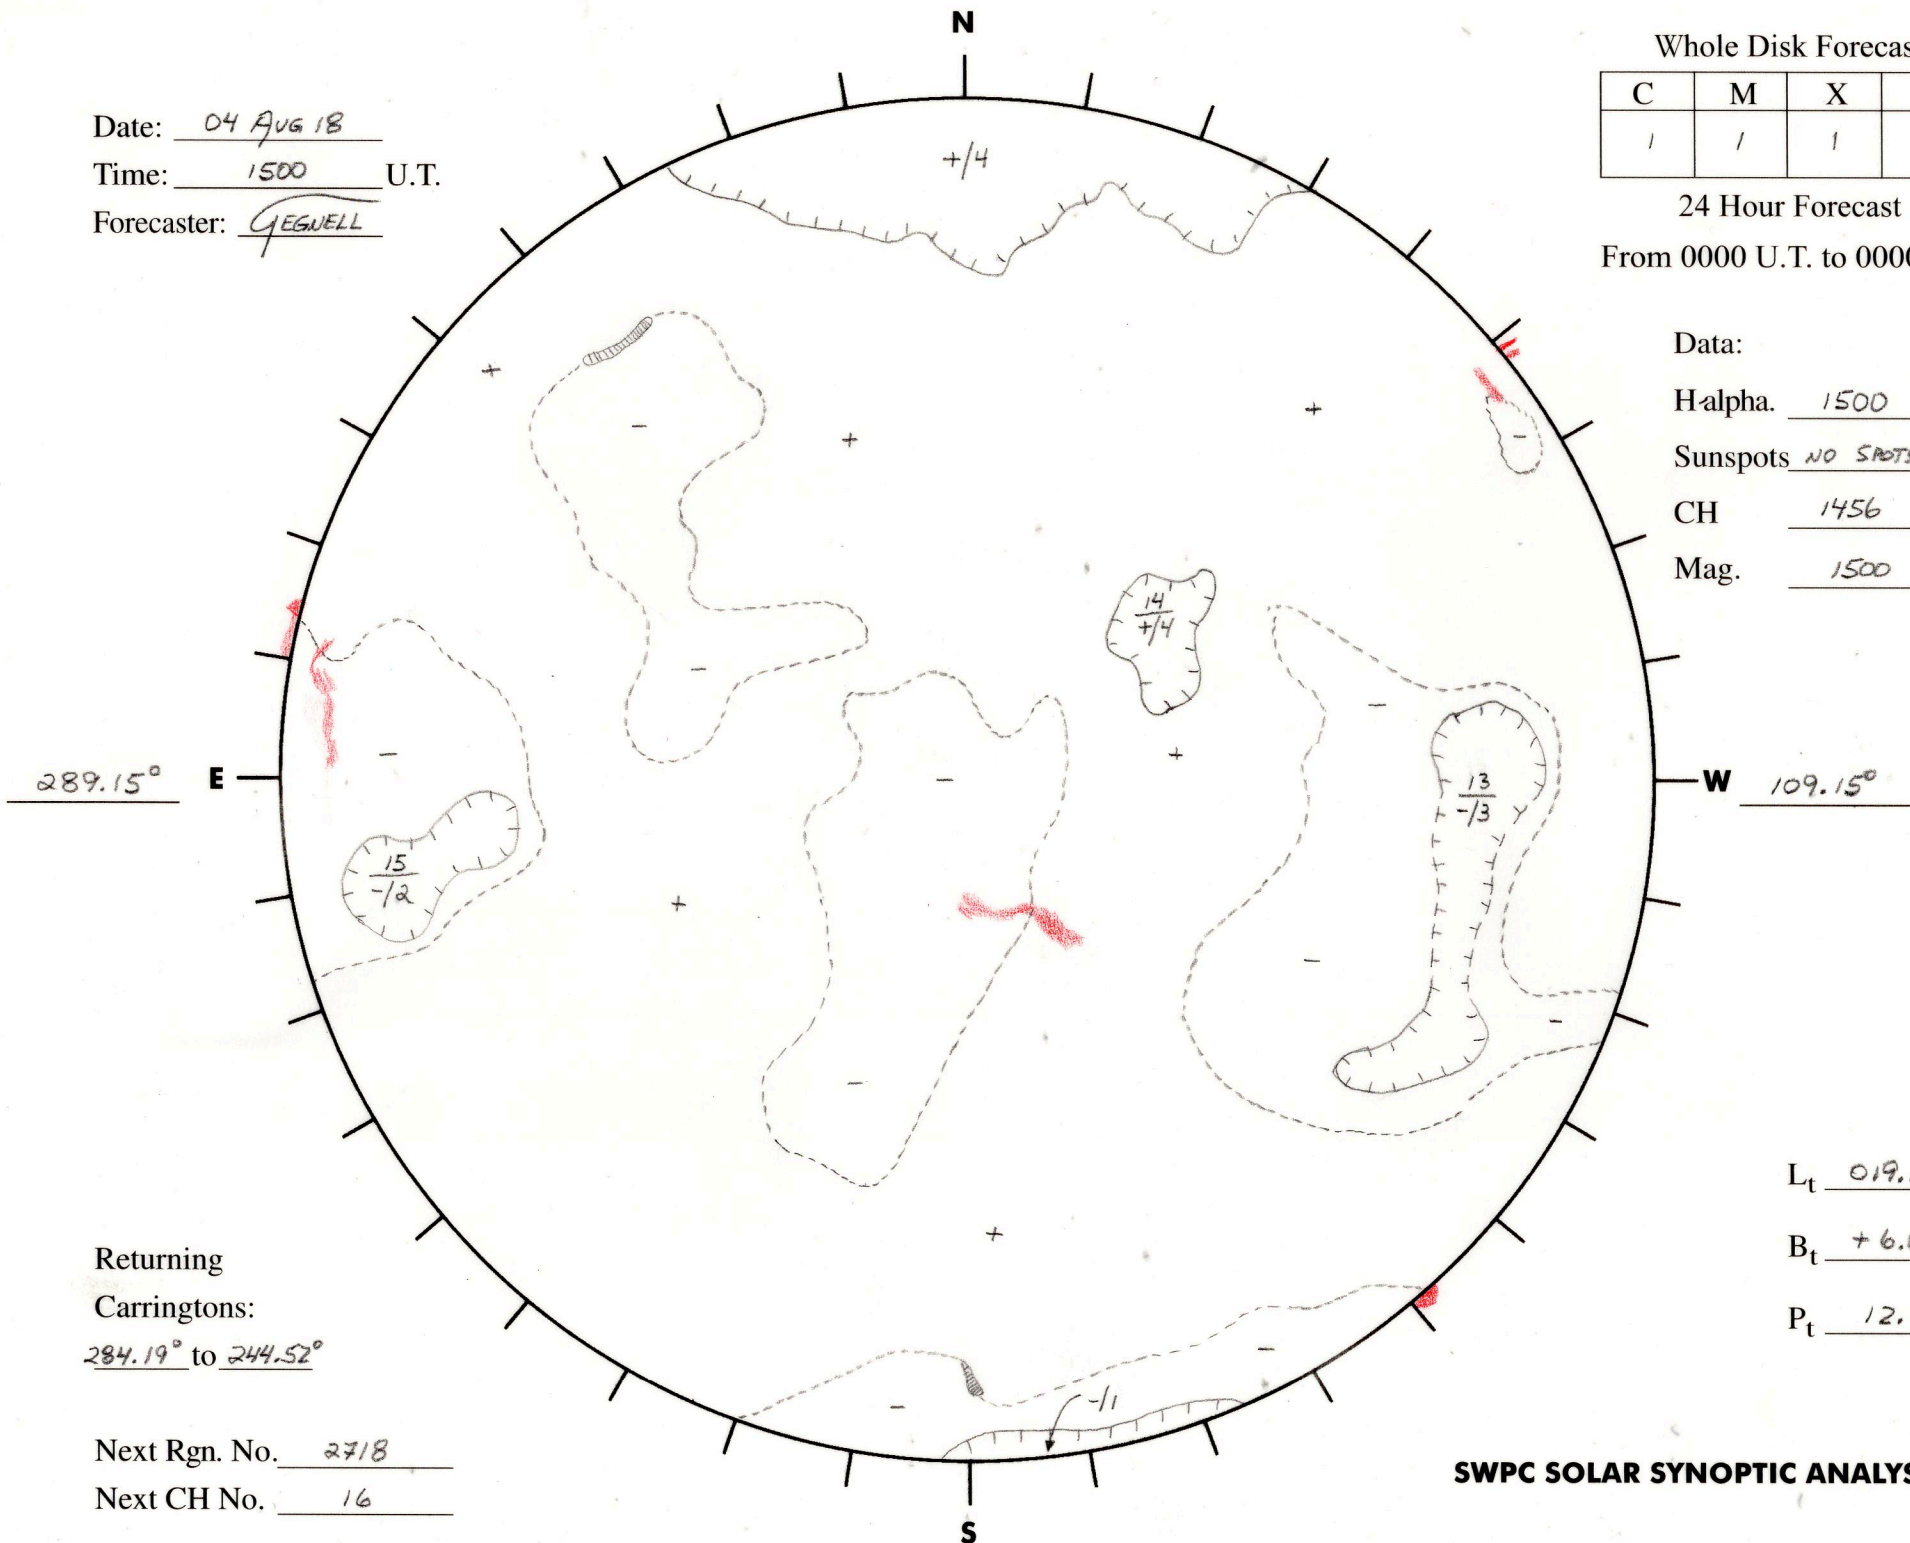

Date: 04 AUG 18
 Time: 1500 U.T.
 Forecaster: GEGWELL

Whole Disk Forecast

C	M	X	P
/	/	/	/

24 Hour Forecast
 From 0000 U.T. to 0000 U.T.

Data:
 H α . 1500 U.T.
 Sunspots NO SPOTS U.T.
 CH 1456 U.T.
 Mag. 1500 U.T.

Returning
 Carringtons:
284.19 to 244.52

Next Rgn. No. 2718
 Next CH No. 16

L_t 019.15^o
 B_t +6.02^o
 P_t 12.18^o