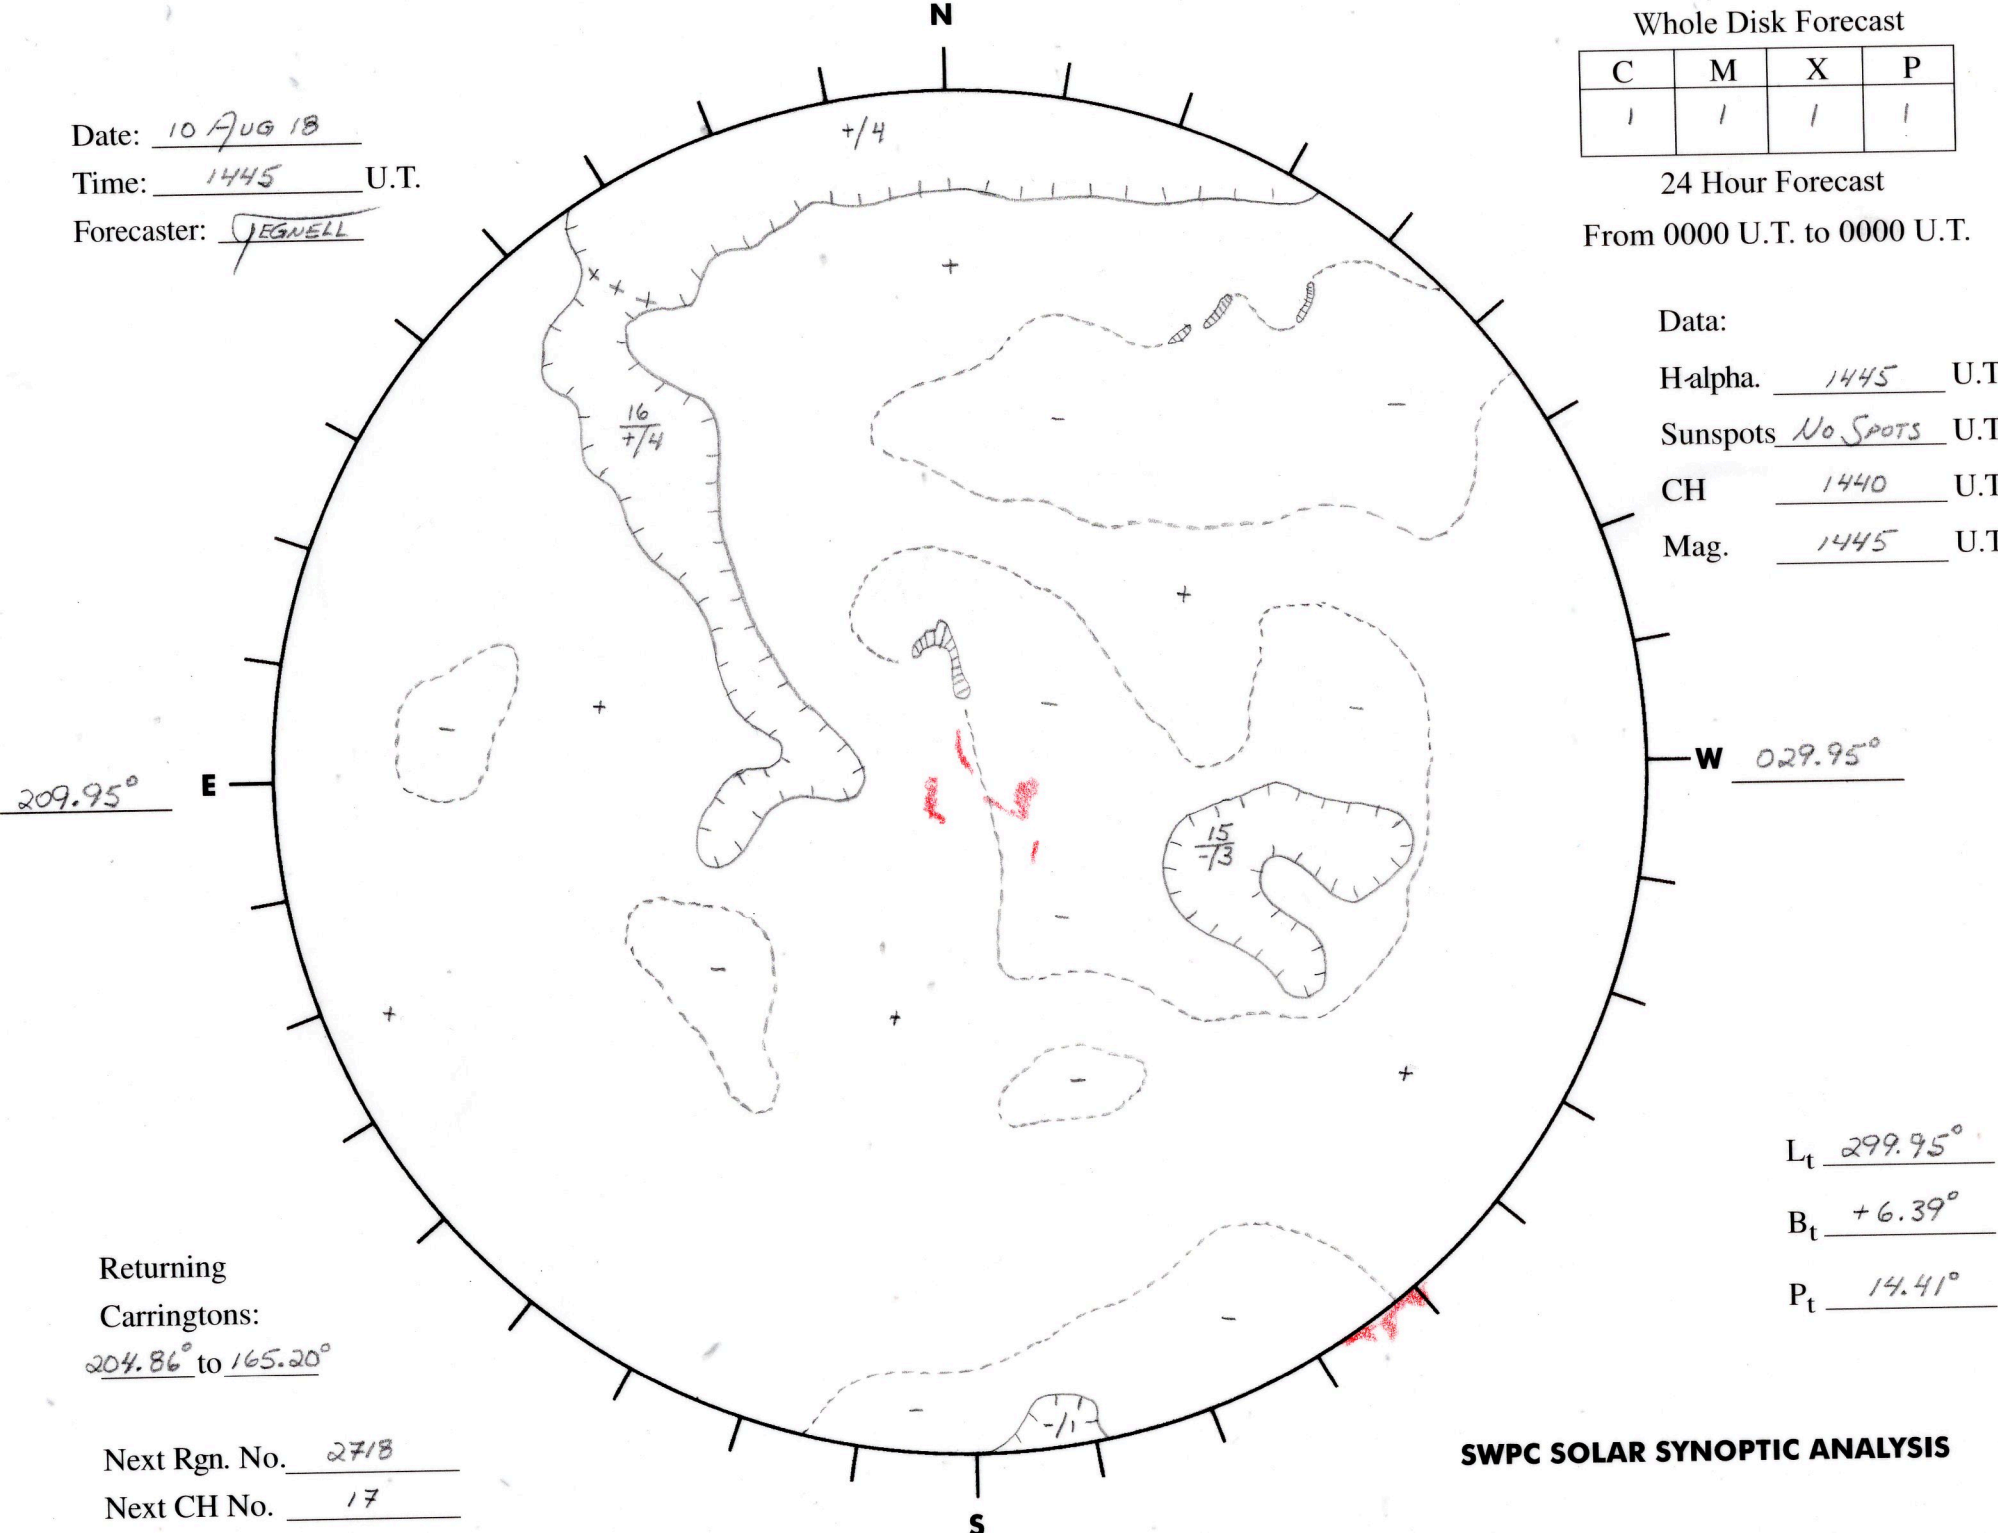

Date: 10 AUG 18  
 Time: 1445 U.T.  
 Forecaster: JEGNELL

Whole Disk Forecast

C	M	X	P
1	1	1	1

24 Hour Forecast  
 From 0000 U.T. to 0000 U.T.

Data:  
 H-alpha. 1445 U.T.  
 Sunspots No Spots U.T.  
 CH 1440 U.T.  
 Mag. 1445 U.T.

209.95° E

W 029.95°

L<sub>t</sub> 299.95°

B<sub>t</sub> +6.39°

P<sub>t</sub> 14.41°

Returning  
 Carringtons:  
204.86° to 165.20°

Next Rgn. No. 2718

Next CH No. 17

**SWPC SOLAR SYNOPTIC ANALYSIS**