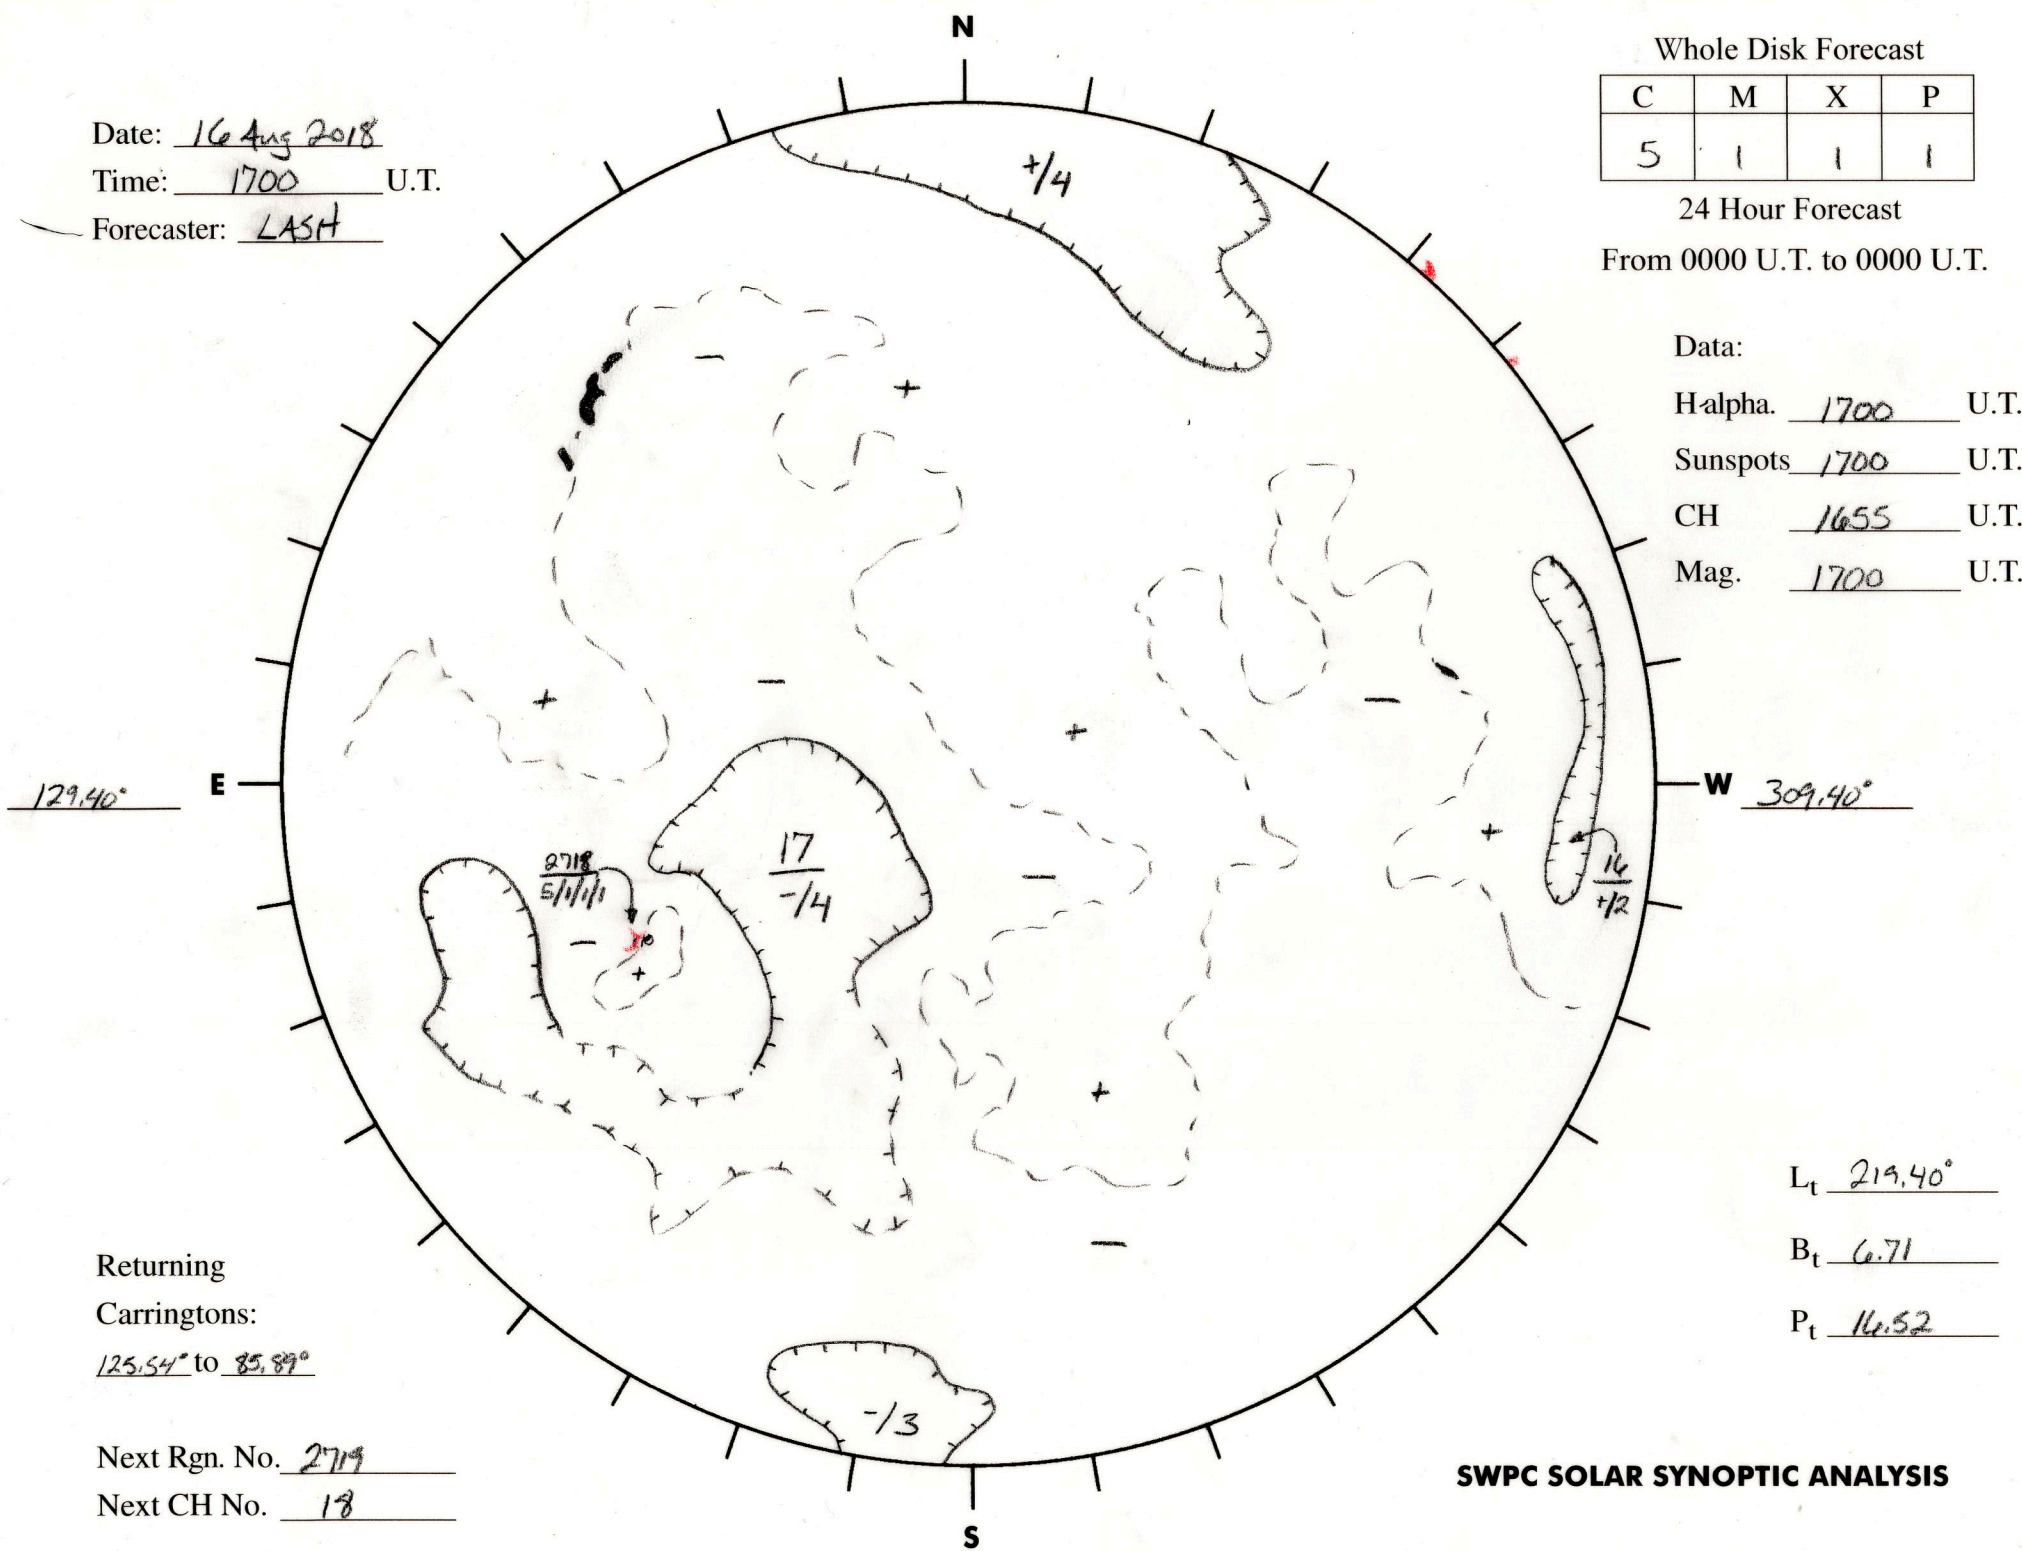

Date: 16 Aug 2018
 Time: 1700 U.T.
 Forecaster: LASH

Whole Disk Forecast

C	M	X	P
5	1	1	1

24 Hour Forecast
 From 0000 U.T. to 0000 U.T.

Data:

H-alpha. 1700 U.T.

Sunspots 1700 U.T.

CH 1655 U.T.

Mag. 1700 U.T.

Returning
 Carringtons:
125.54 to 85.89

Next Rgn. No. 2719
 Next CH No. 18

L_t 219.40

B_t 6.71

P_t 16.52