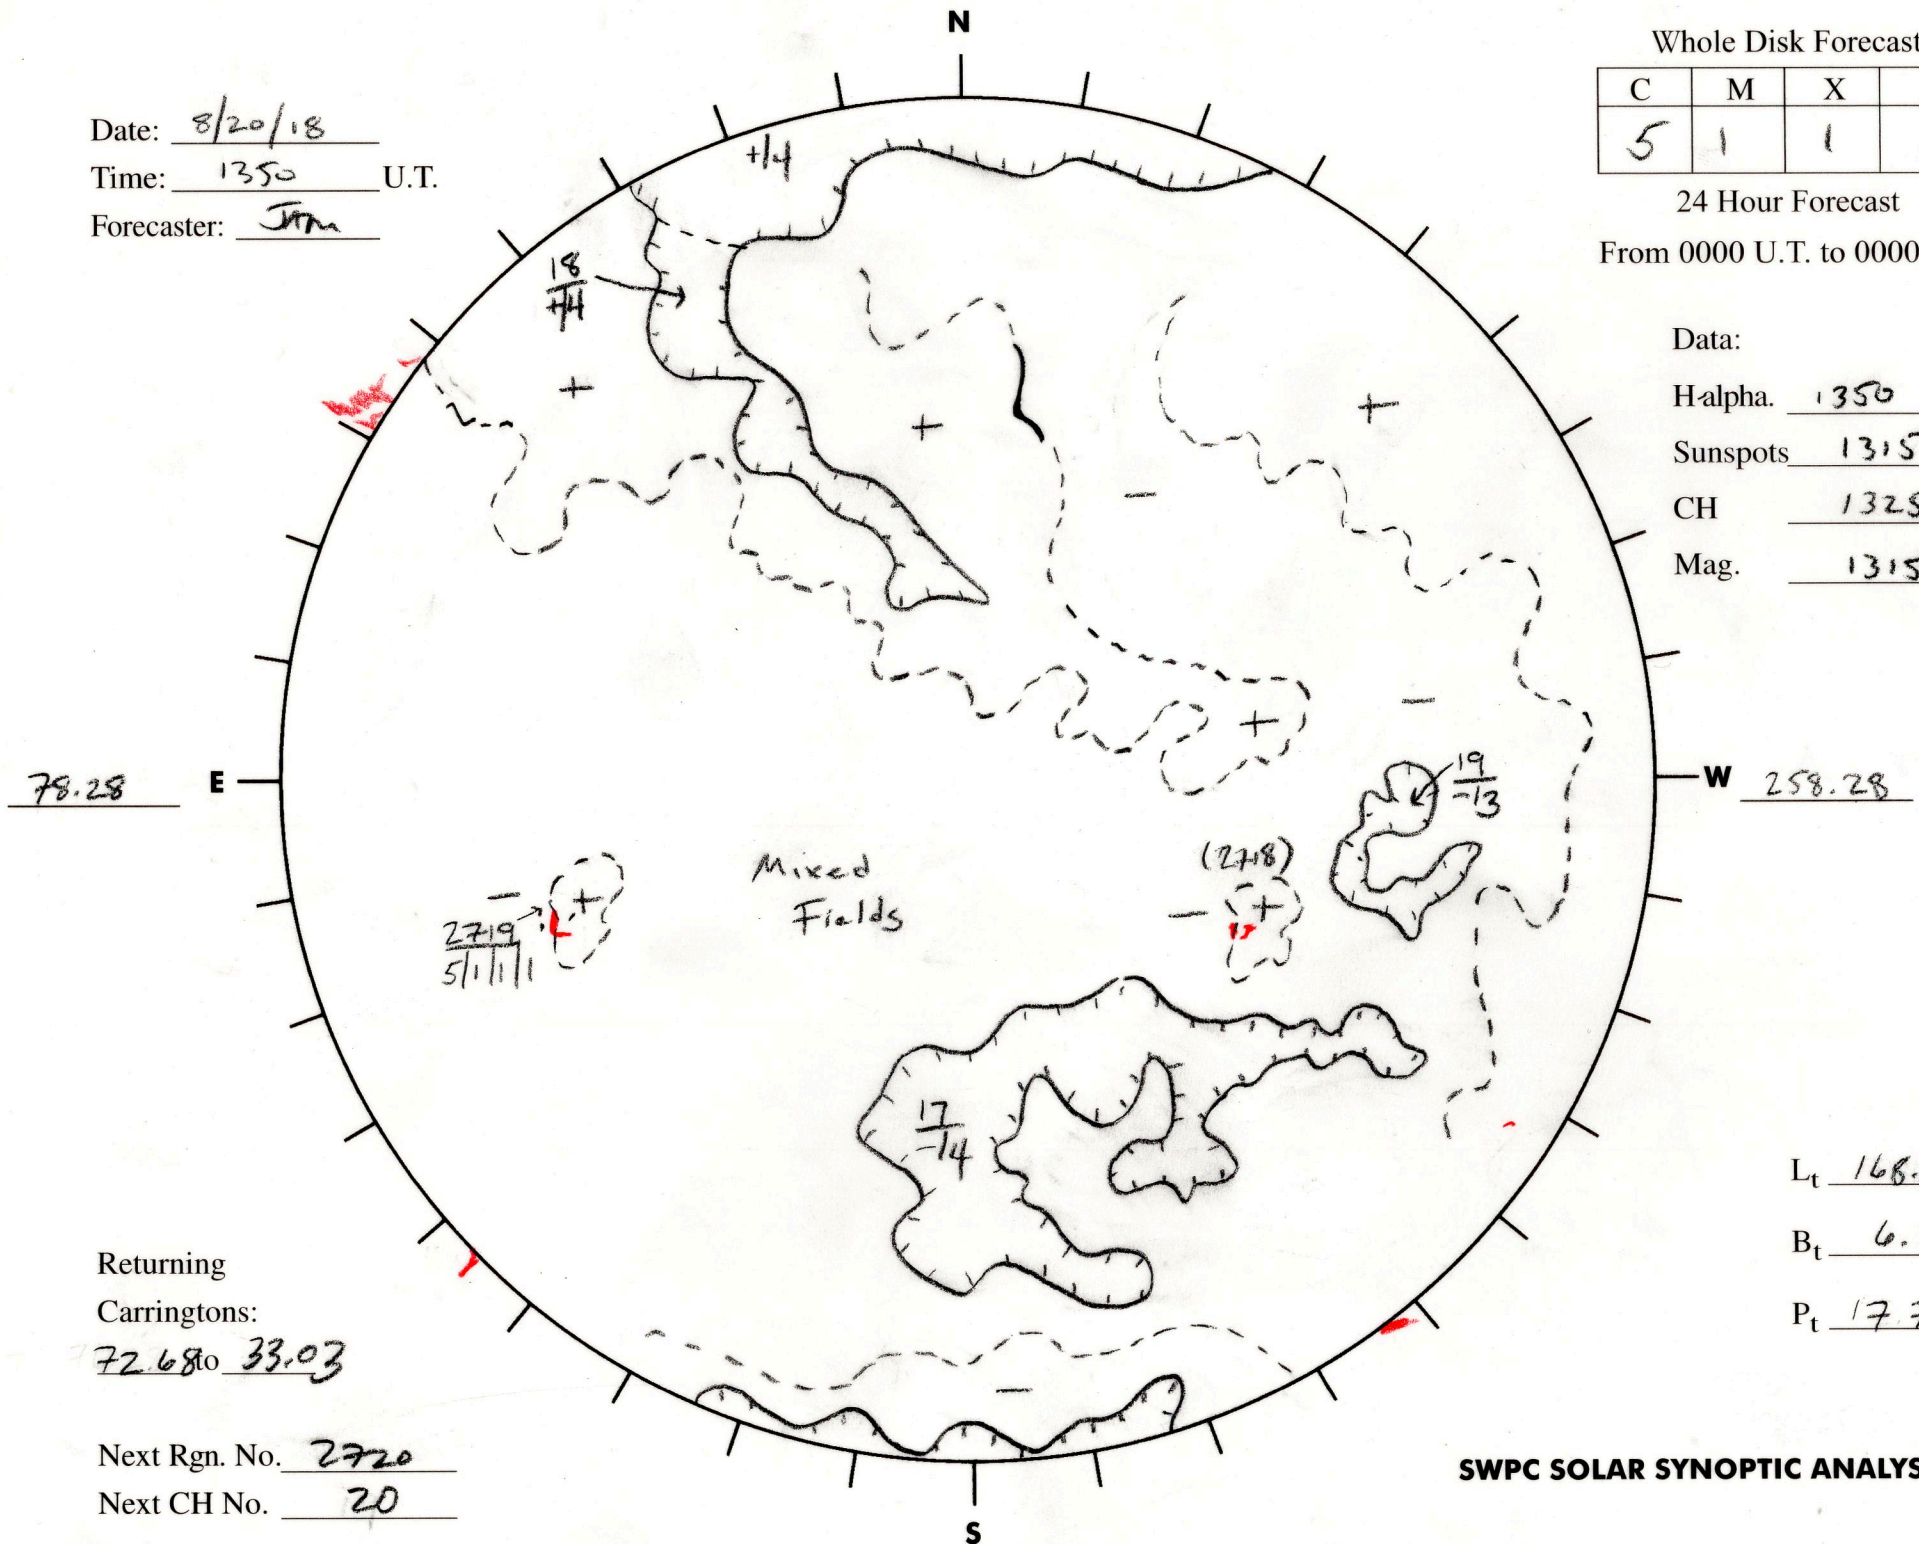

Date: 8/20/18  
 Time: 1350 U.T.  
 Forecaster: JTM

Whole Disk Forecast

C	M	X	P
5	1	1	1

24 Hour Forecast

From 0000 U.T. to 0000 U.T.

Data:

H-alpha. 1350 U.T.

Sunspots 1315 U.T.

CH 1325 U.T.

Mag. 1315 U.T.

Returning  
 Carringtons:  
72.68 to 33.03

Next Rgn. No. 2720  
 Next CH No. 20

L<sub>t</sub> 168.28  
 B<sub>t</sub> 6.87  
 P<sub>t</sub> 17.77