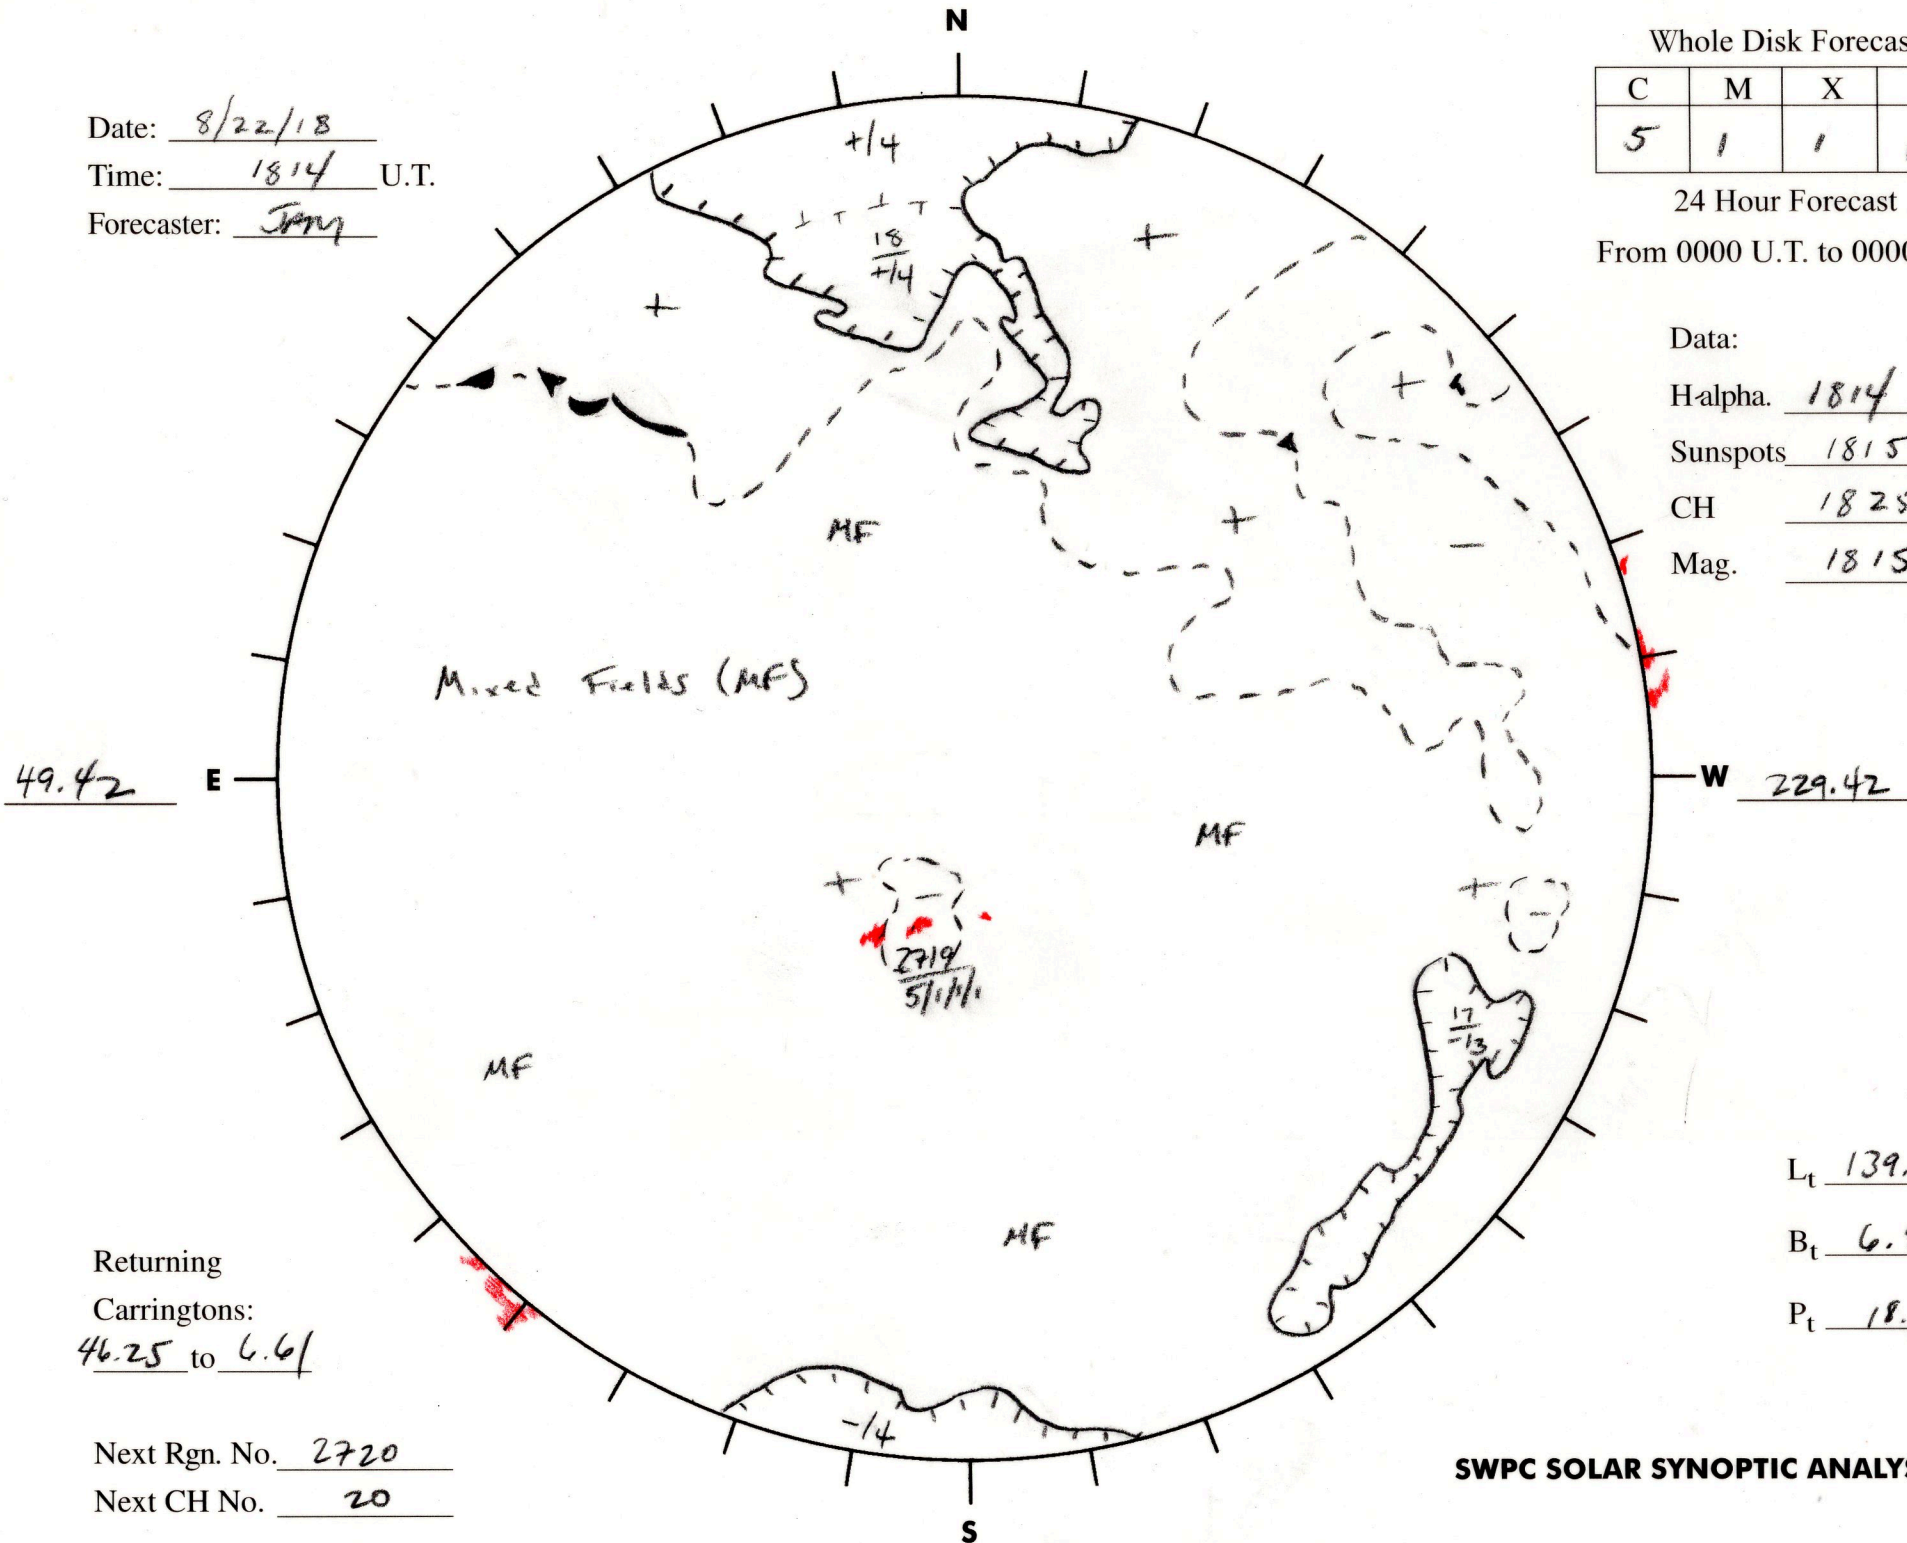

Date: 8/22/18
 Time: 1814 U.T.
 Forecaster: JMM

Whole Disk Forecast

C	M	X	P
5	1	1	1

24 Hour Forecast

From 0000 U.T. to 0000 U.T.

Data:

Halpha. 1814 U.T.
 Sunspots 1815 U.T.
 CH 1825 U.T.
 Mag. 1815 U.T.

49.42

229.42

Returning
 Carringtons:
46.25 to 46.61

Next Rgn. No. 2720
 Next CH No. 20

L_t 139.42
 B_t 6.95
 P_t 18.44