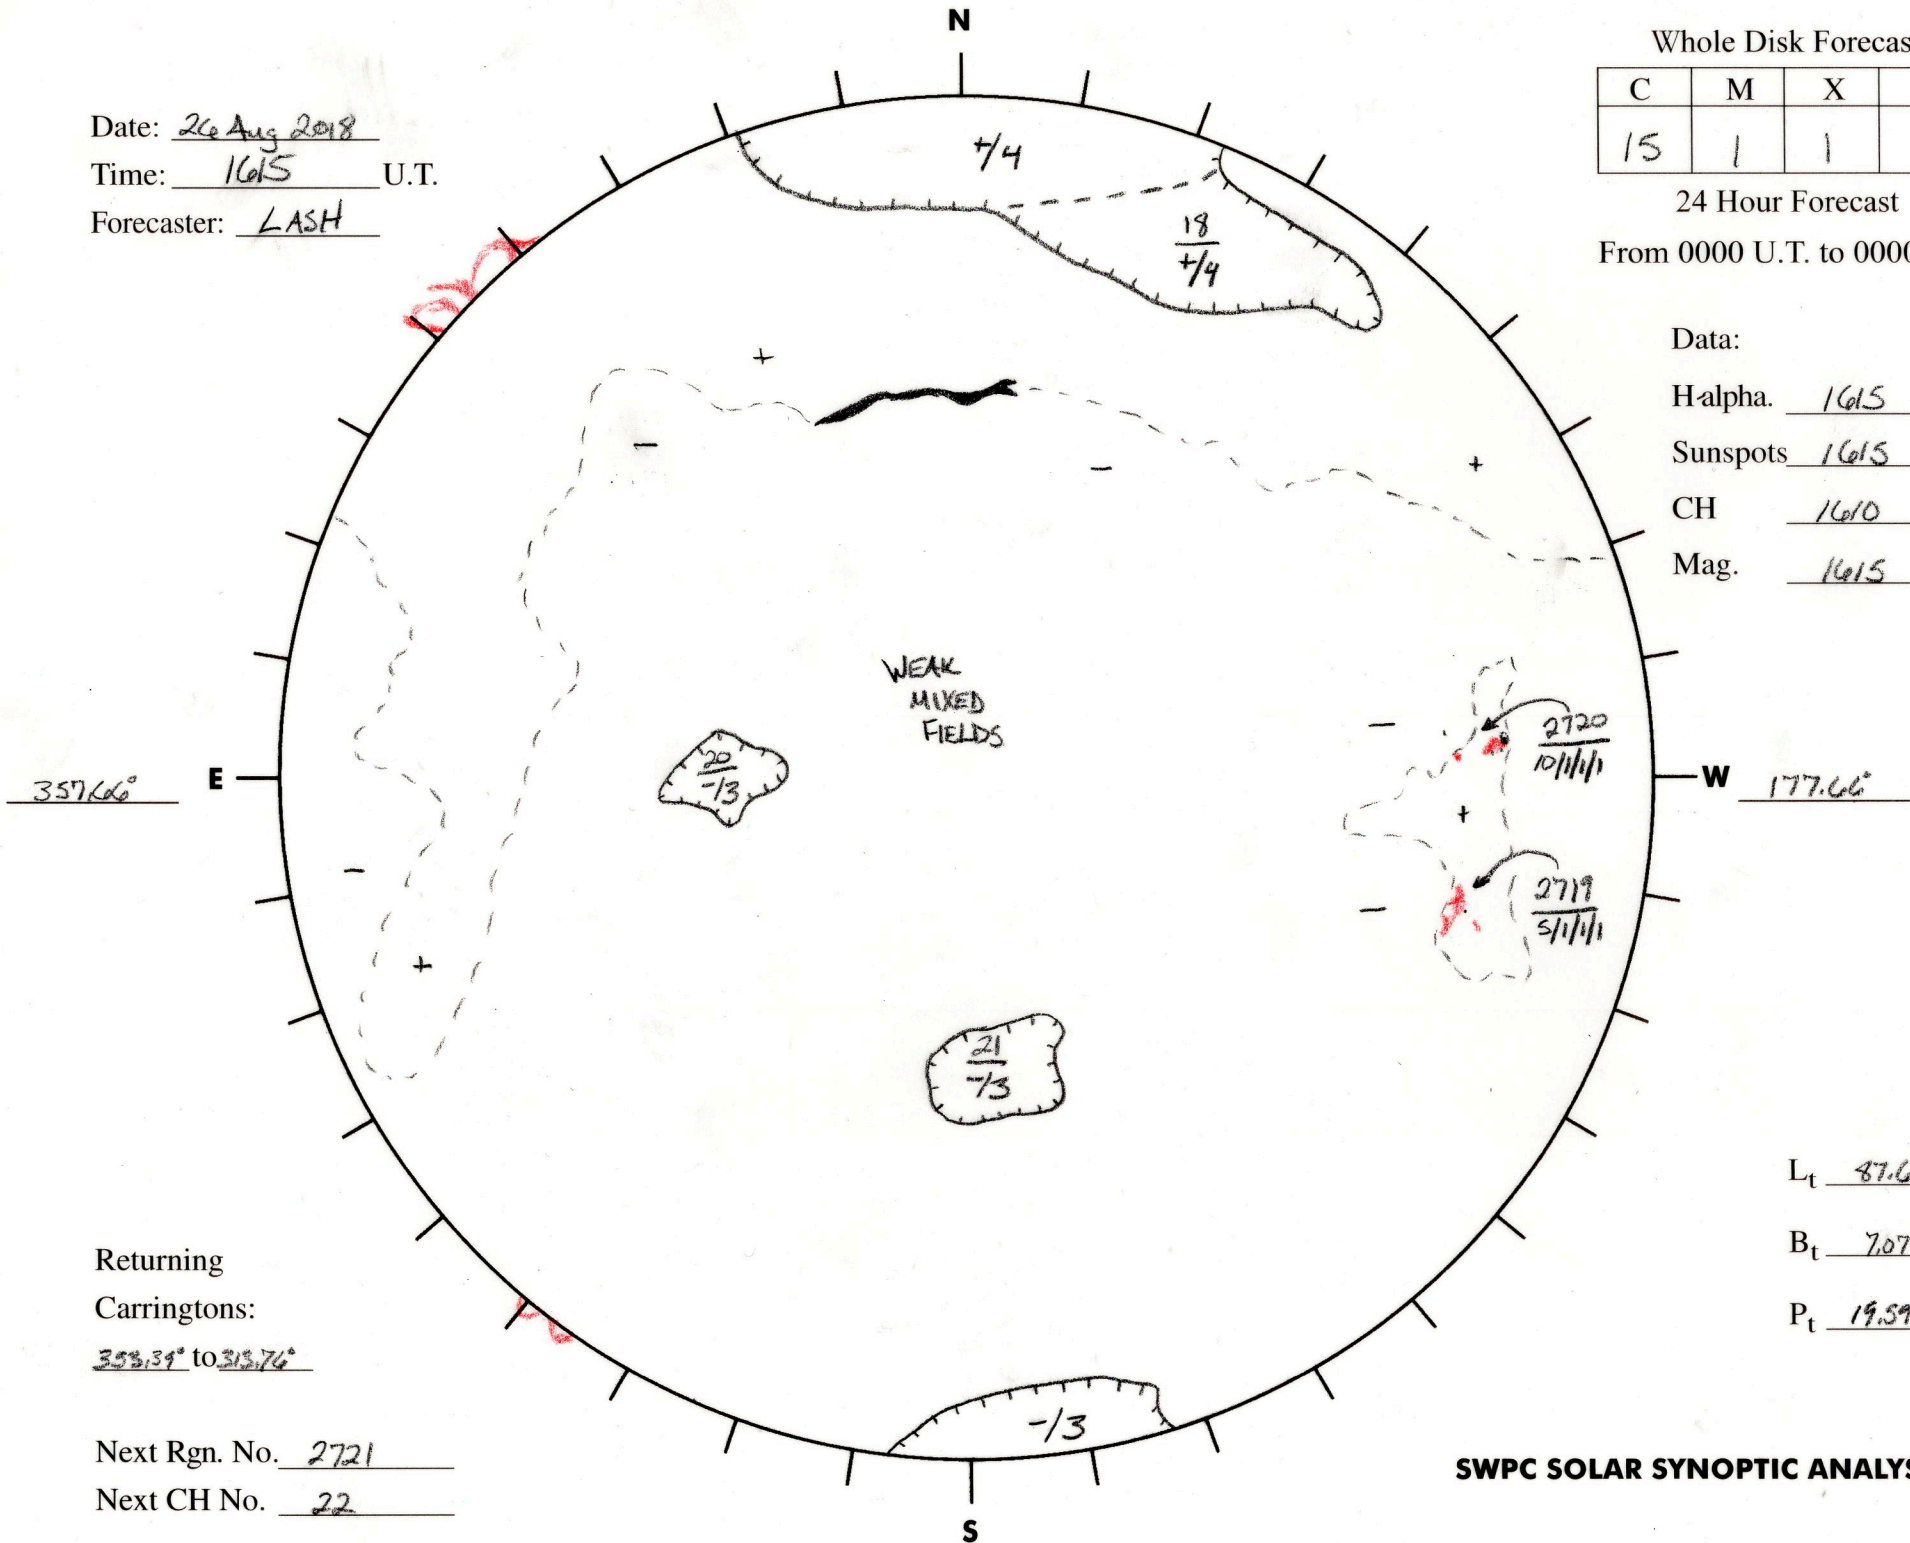

Date: 26 Aug 2018
 Time: 1615 U.T.
 Forecaster: LASH

Whole Disk Forecast

C	M	X	P
15	1	1	1

24 Hour Forecast
 From 0000 U.T. to 0000 U.T.

Data:
 H-alpha. 1615 U.T.
 Sunspots 1615 U.T.
 CH 1610 U.T.
 Mag. 1615 U.T.

Returning
 Carringtons:
353.39° to 313.76°

Next Rgn. No. 2721
 Next CH No. 22

L_t 87.66
 B_t 7.07
 P_t 19.59