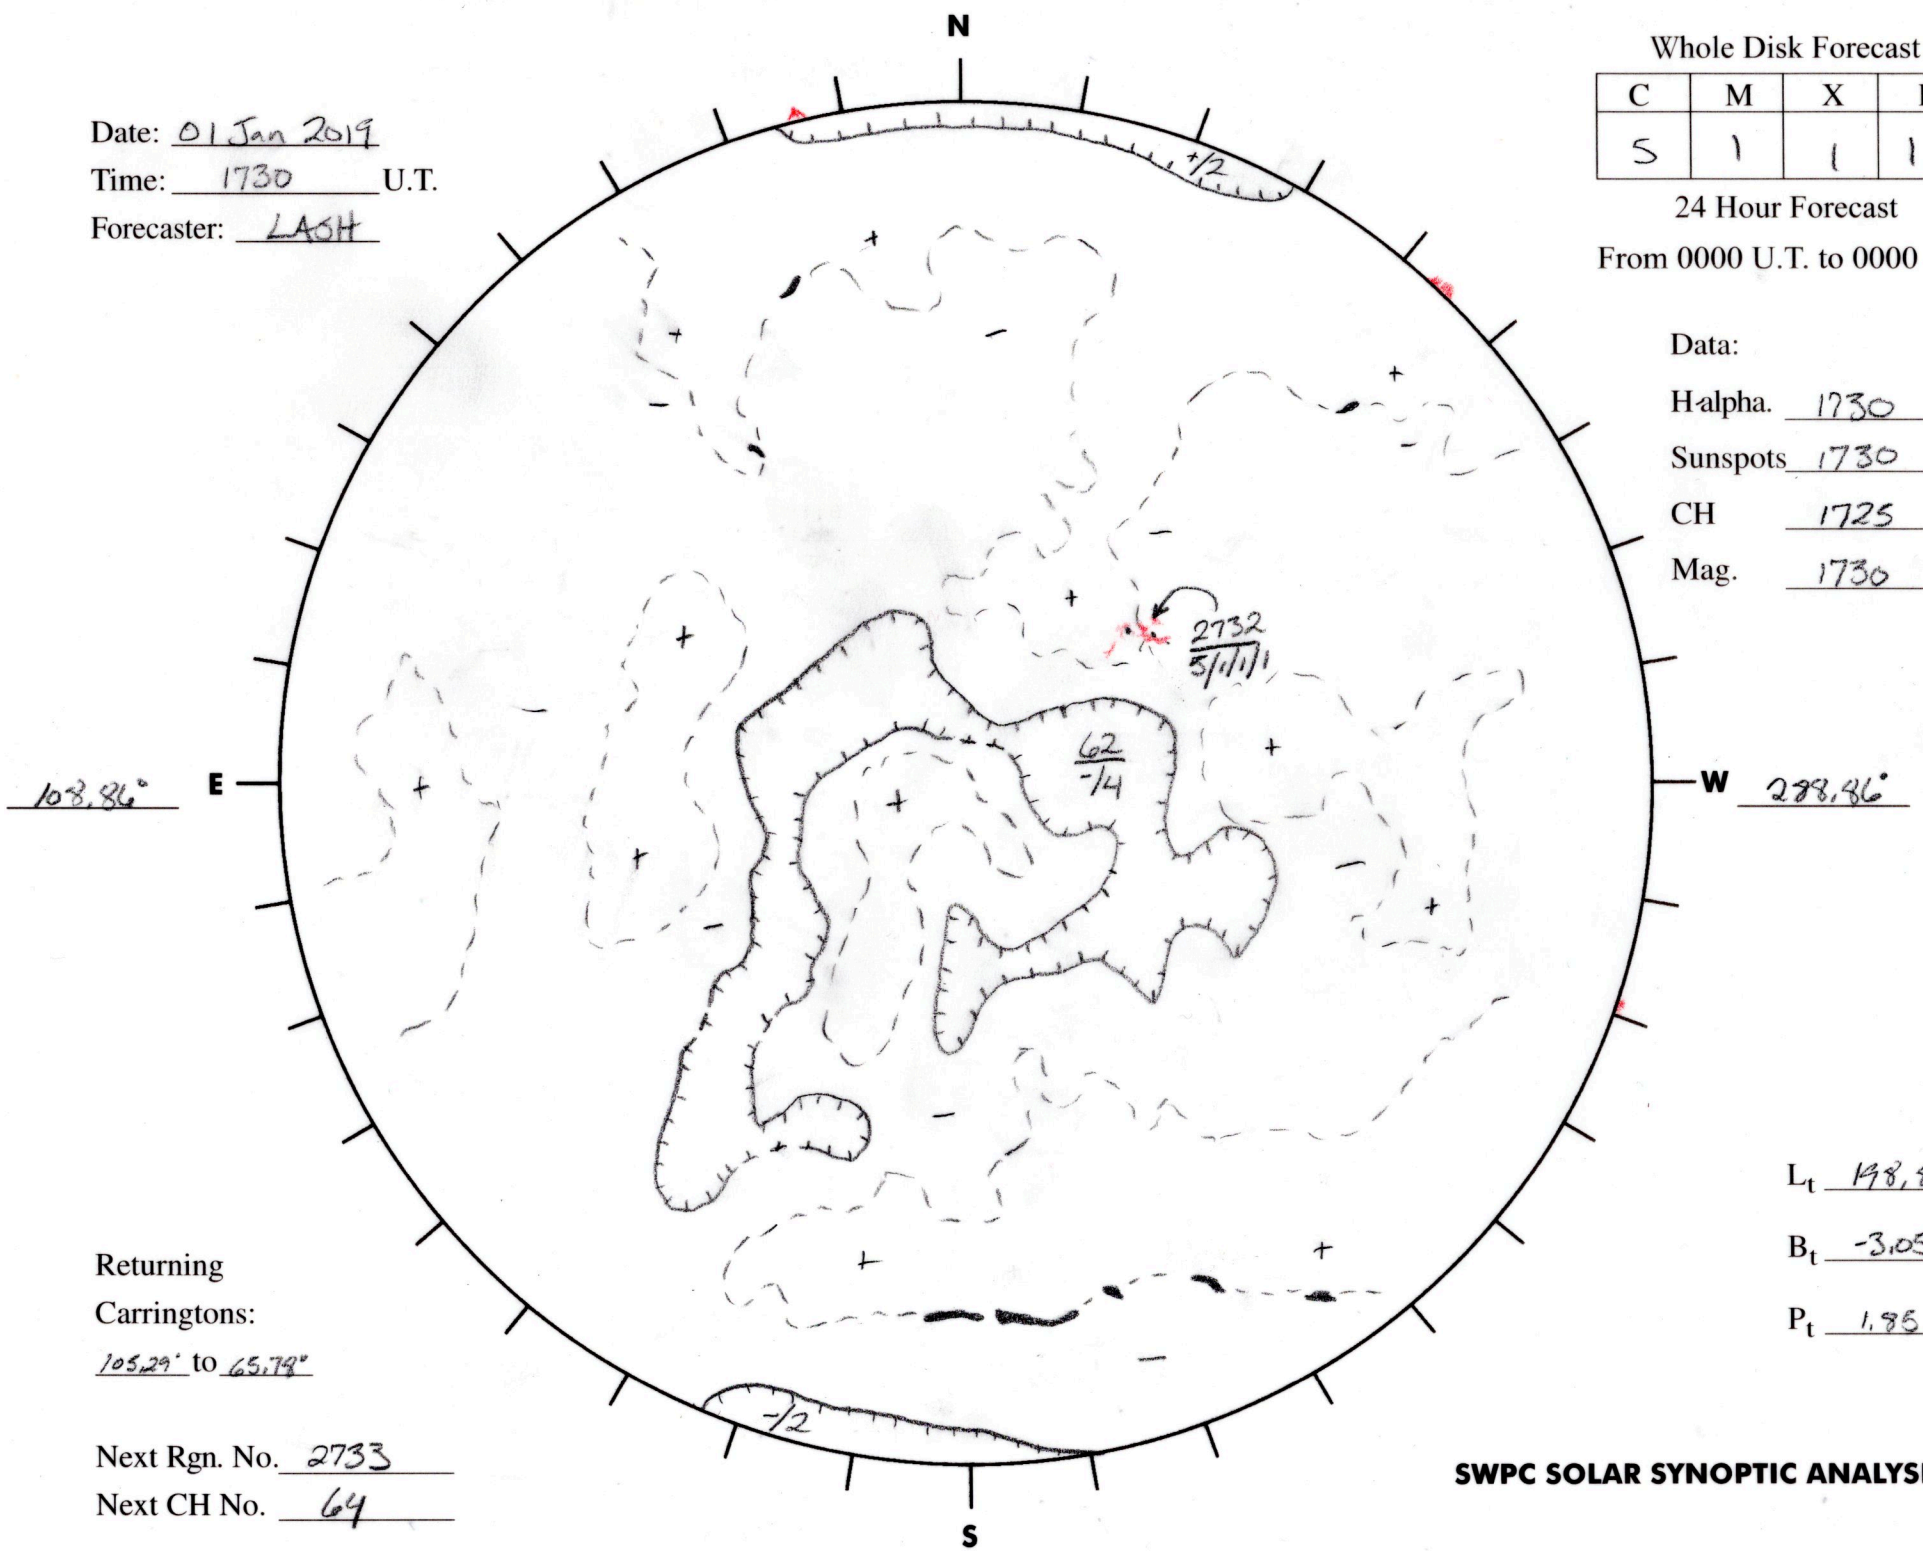

Date: 01 Jan 2019  
 Time: 1730 U.T.  
 Forecaster: LASH

Whole Disk Forecast

C	M	X	P
S	1	1	1

24 Hour Forecast  
 From 0000 U.T. to 0000 U.T.

Data:  
 H-alpha. 1730 U.T.  
 Sunspots 1730 U.T.  
 CH 1725 U.T.  
 Mag. 1730 U.T.

Returning Carringtons:  
105.29° to 65.79°

Next Rgn. No. 2733  
 Next CH No. 64

$L_t$  198.86°  
 $B_t$  -3.05  
 $P_t$  1.85