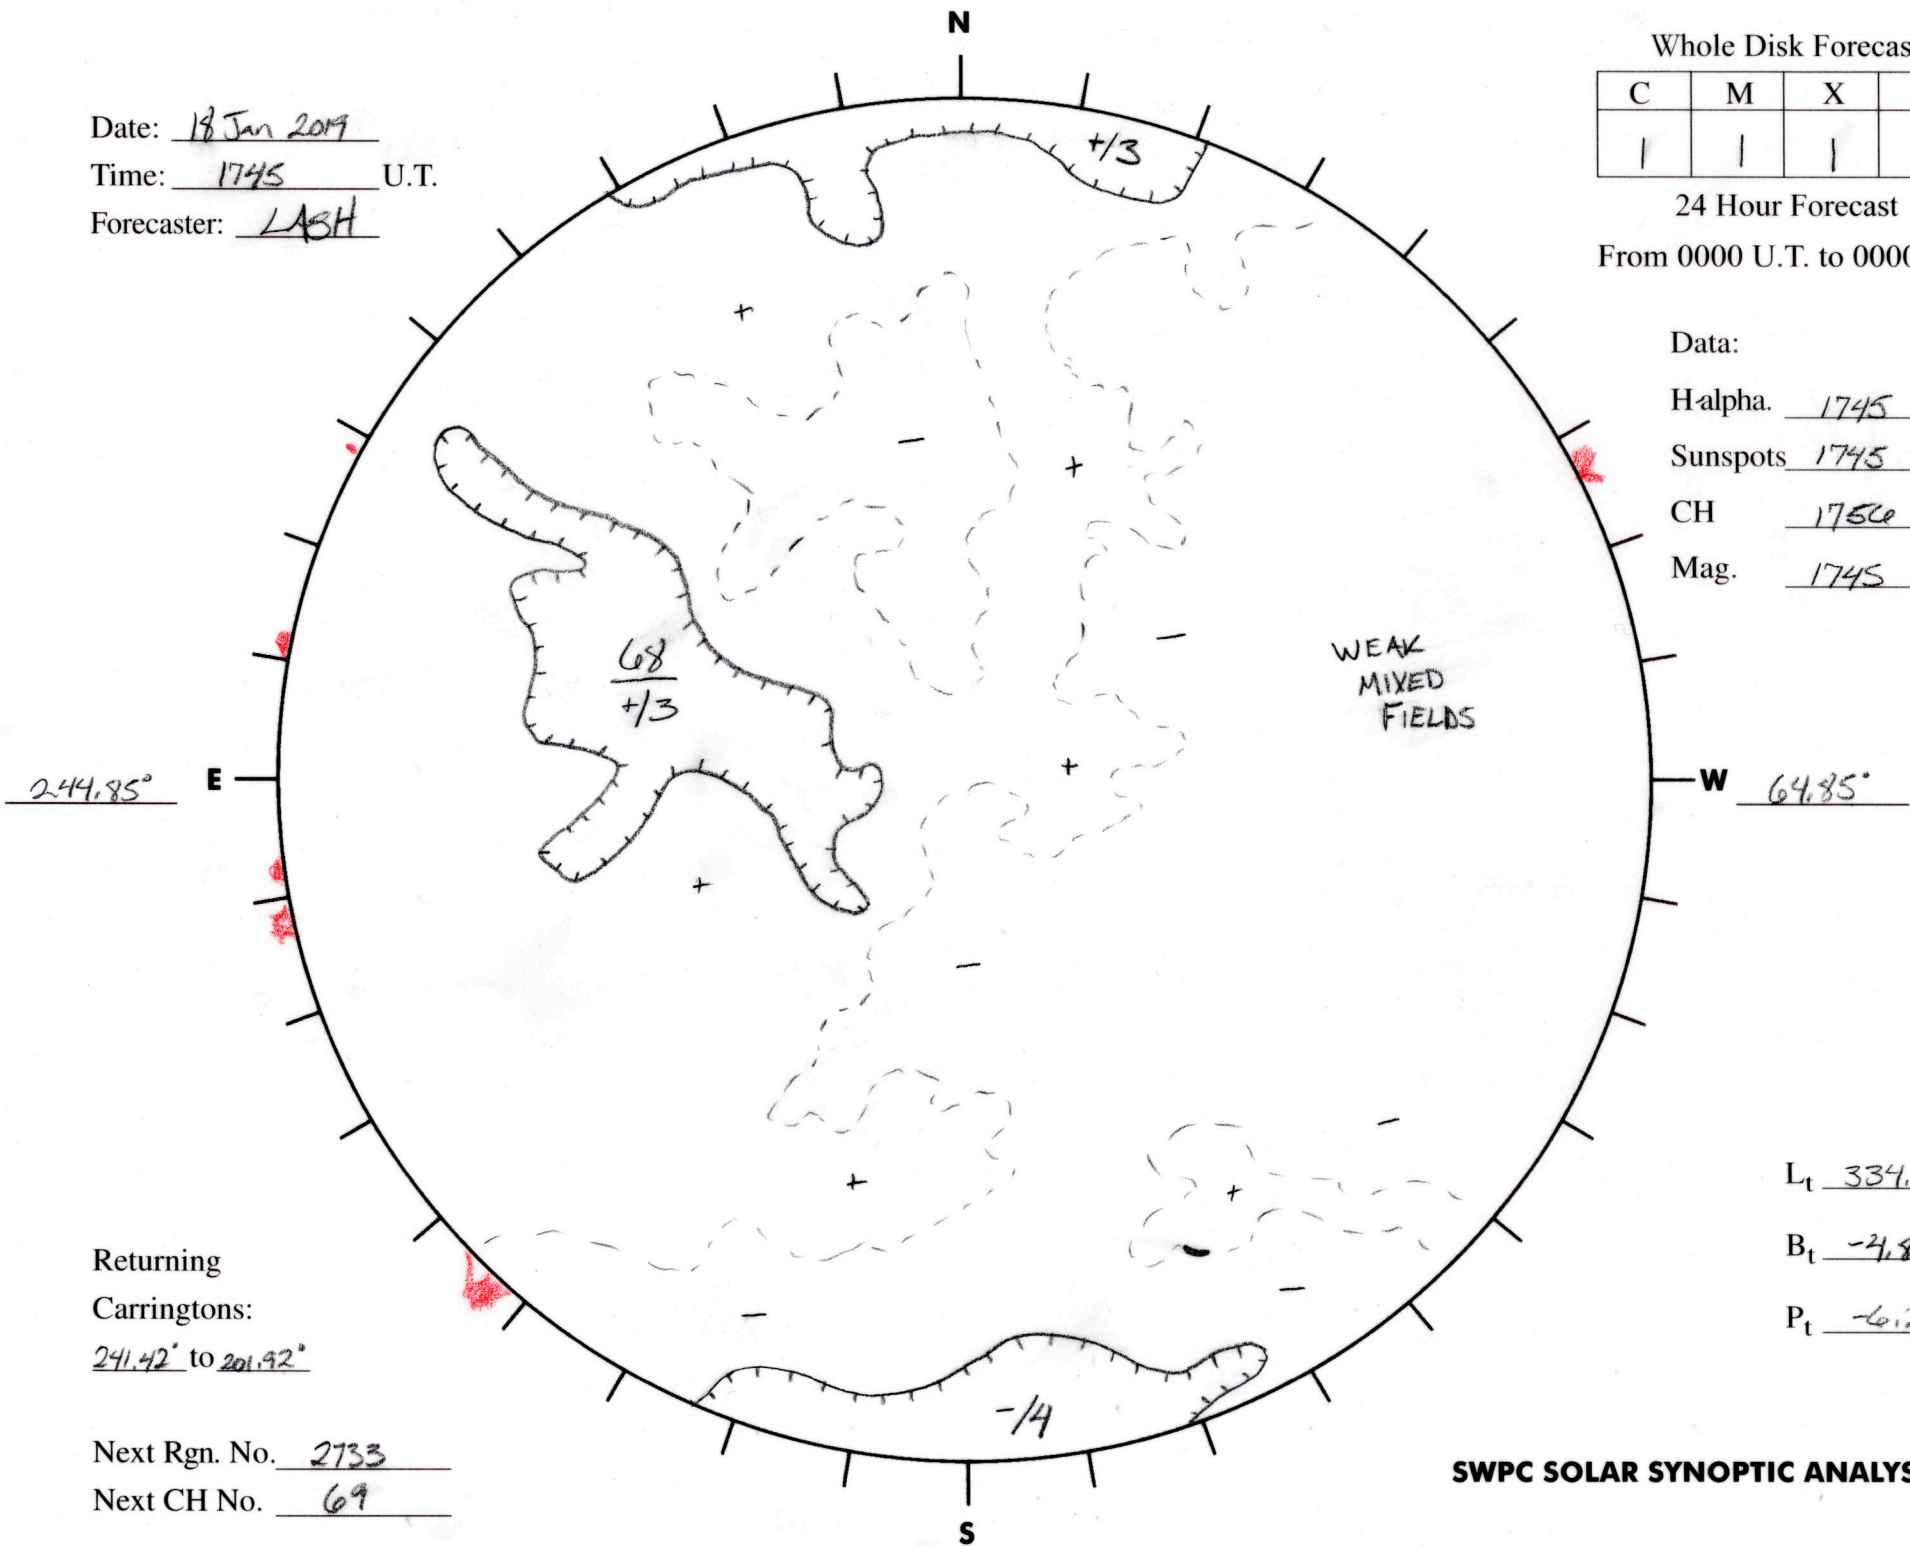

Date: 18 Jan 2019
 Time: 1745 U.T.
 Forecaster: LASH

Whole Disk Forecast

C	M	X	P

24 Hour Forecast

From 0000 U.T. to 0000 U.T.

Data:

Halpha. 1745 U.T.

Sunspots 1745 U.T.

CH 1750 U.T.

Mag. 1745 U.T.

WEAK
MIXED
FIELDS

244.85° E

W 64.85°

Returning
Carringtons:
241.42° to 201.92°

Next Rgn. No. 2733
 Next CH No. 69

L_t 334.85°
 B_t -4.87
 P_t -6.25