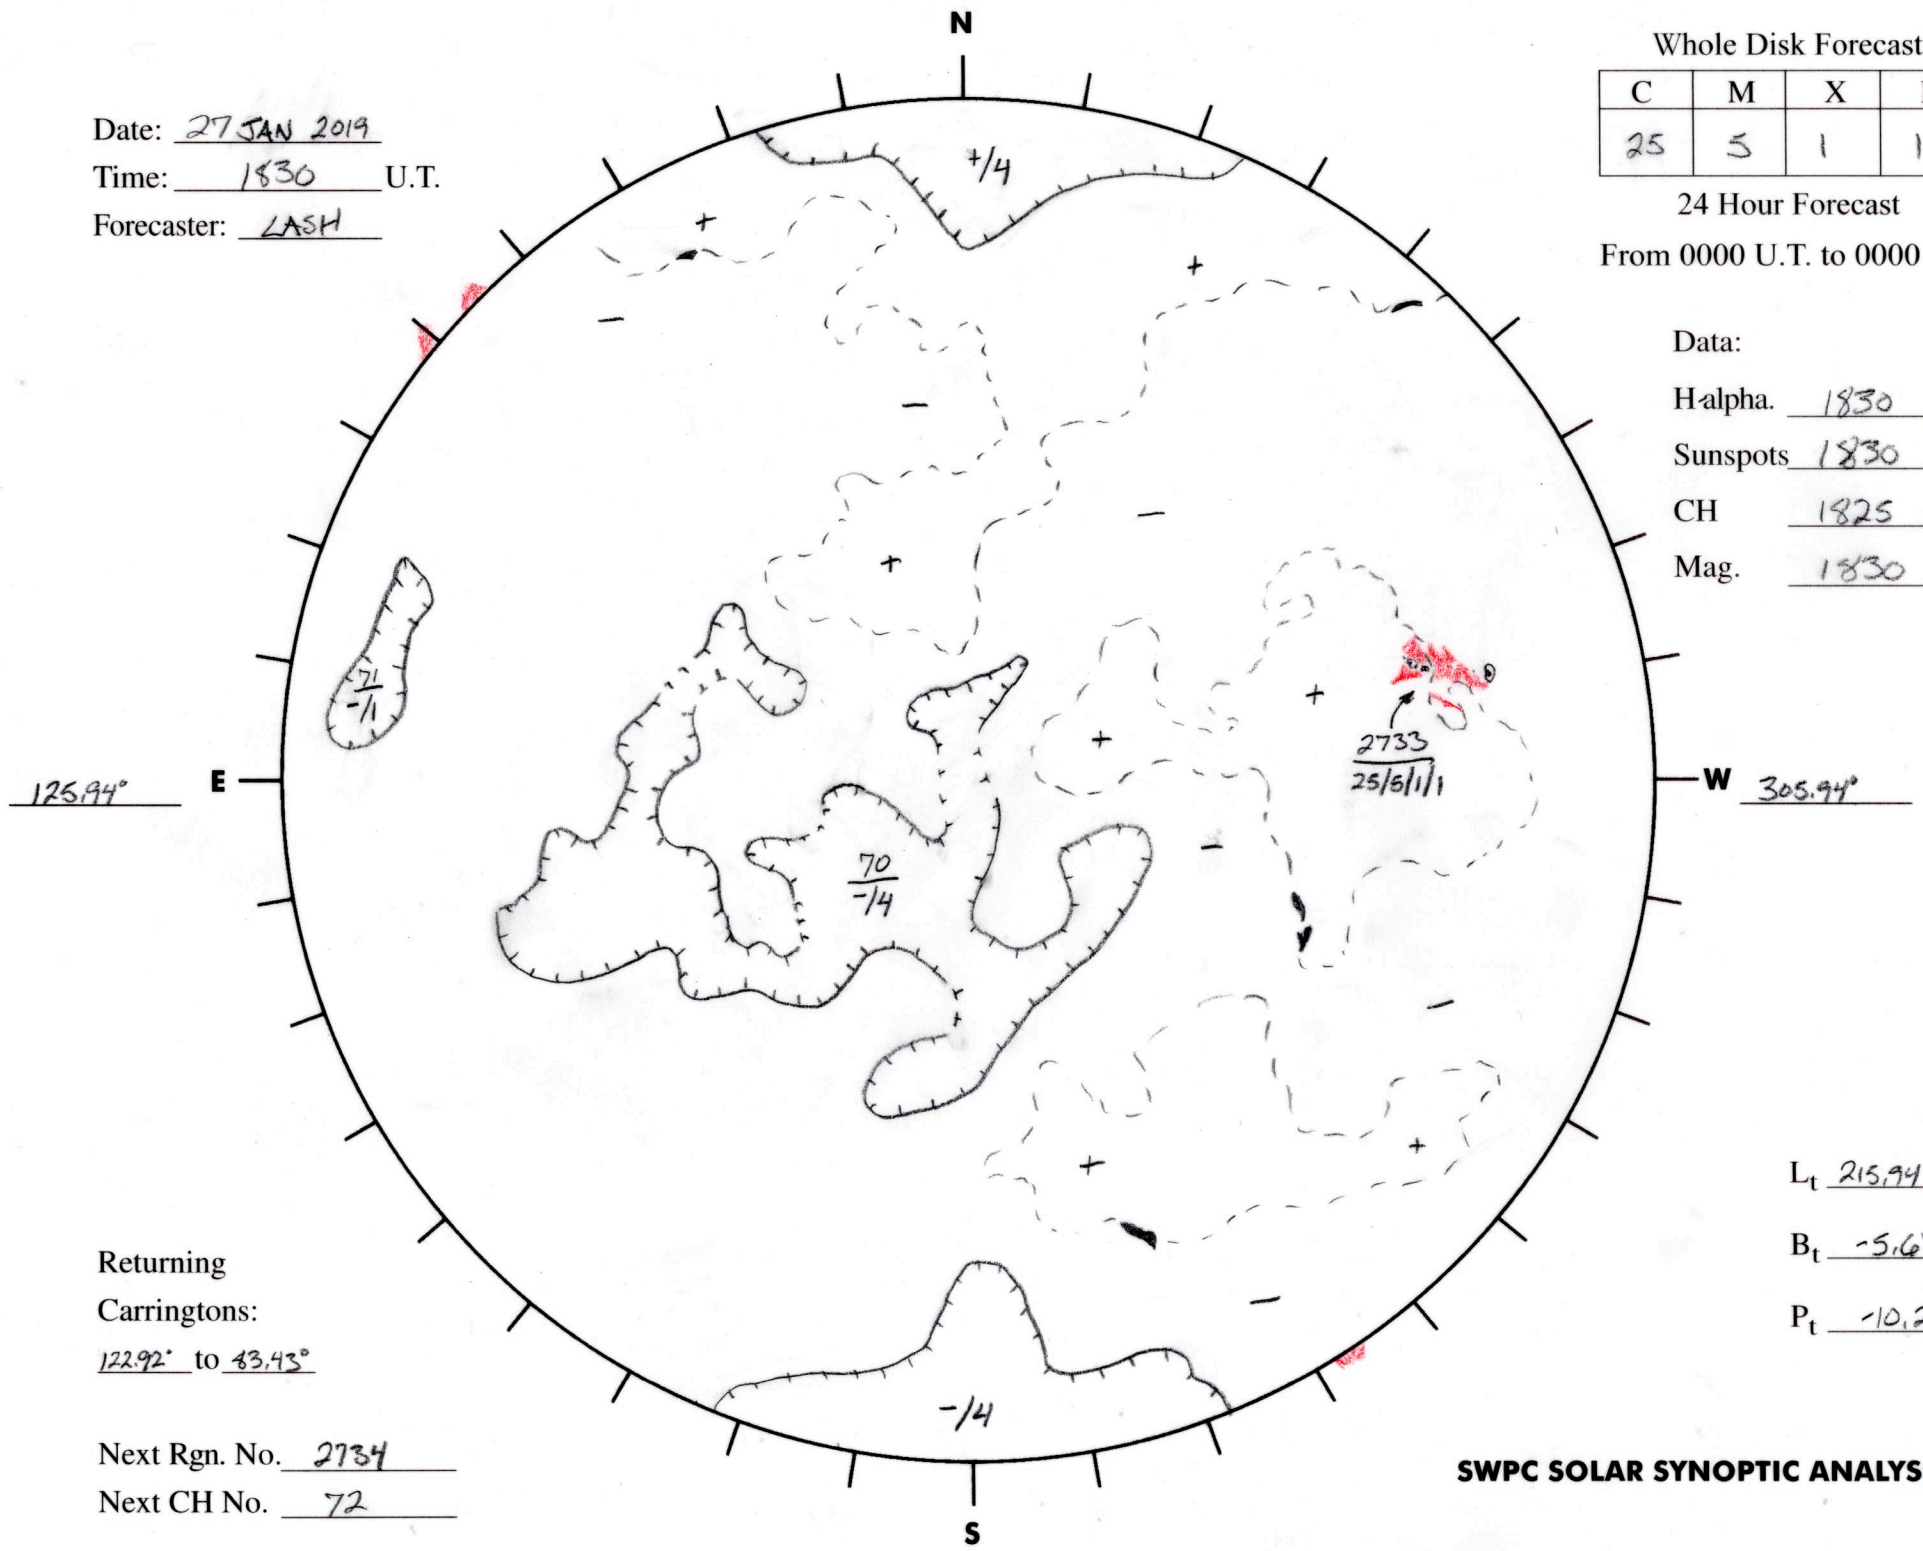

Date: 27 JAN 2019
 Time: 1830 U.T.
 Forecaster: LASH

Whole Disk Forecast

C	M	X	P
25	5	1	1

24 Hour Forecast
 From 0000 U.T. to 0000 U.T.

Data:

H-alpha. 1830 U.T.
 Sunspots 1830 U.T.
 CH 1825 U.T.
 Mag. 1830 U.T.

Returning
 Carringtons:
122.92° to 83.43°

Next Rgn. No. 2734
 Next CH No. 72

L_t 215.94°
 B_t -5.67
 P_t -10.26