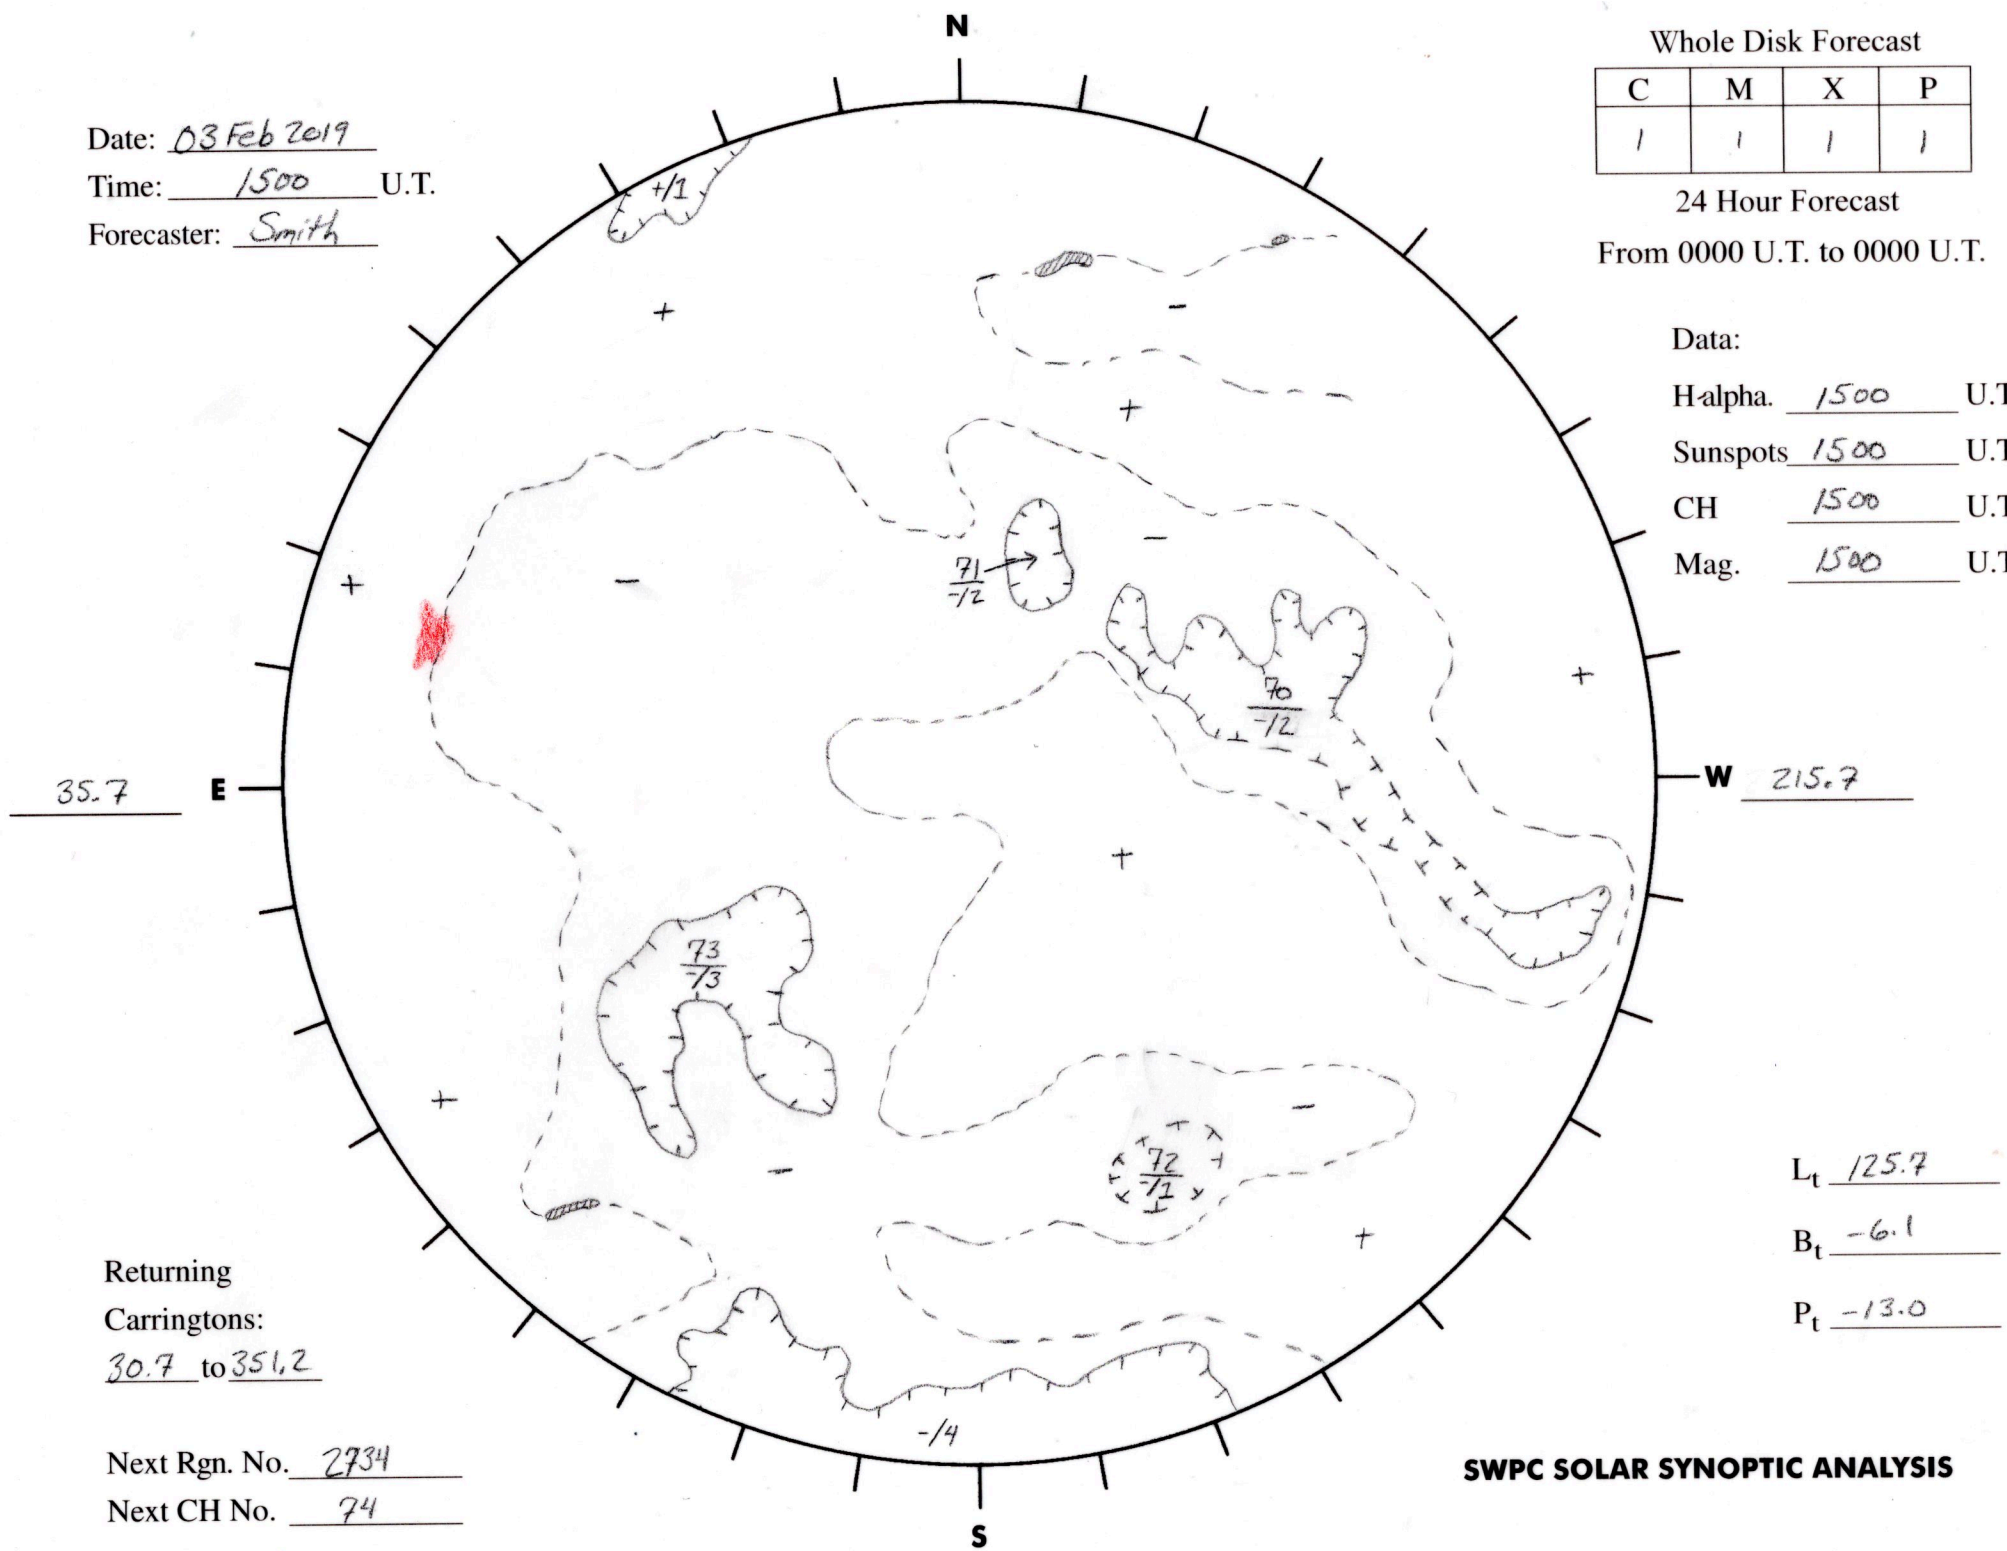

Date: 03 Feb 2019
 Time: 1500 U.T.
 Forecaster: Smith

Whole Disk Forecast

| C | M | X | P |
|---|---|---|---|
| 1 | 1 | 1 | 1 |

24 Hour Forecast
 From 0000 U.T. to 0000 U.T.

Data:

Halpha. 1500 U.T.

Sunspots 1500 U.T.

CH 1500 U.T.

Mag. 1500 U.T.

35.7 E

W 215.7

Returning
 Carringtons:
30.7 to 351.2

L_t 125.7

B_t -6.1

P_t -13.0