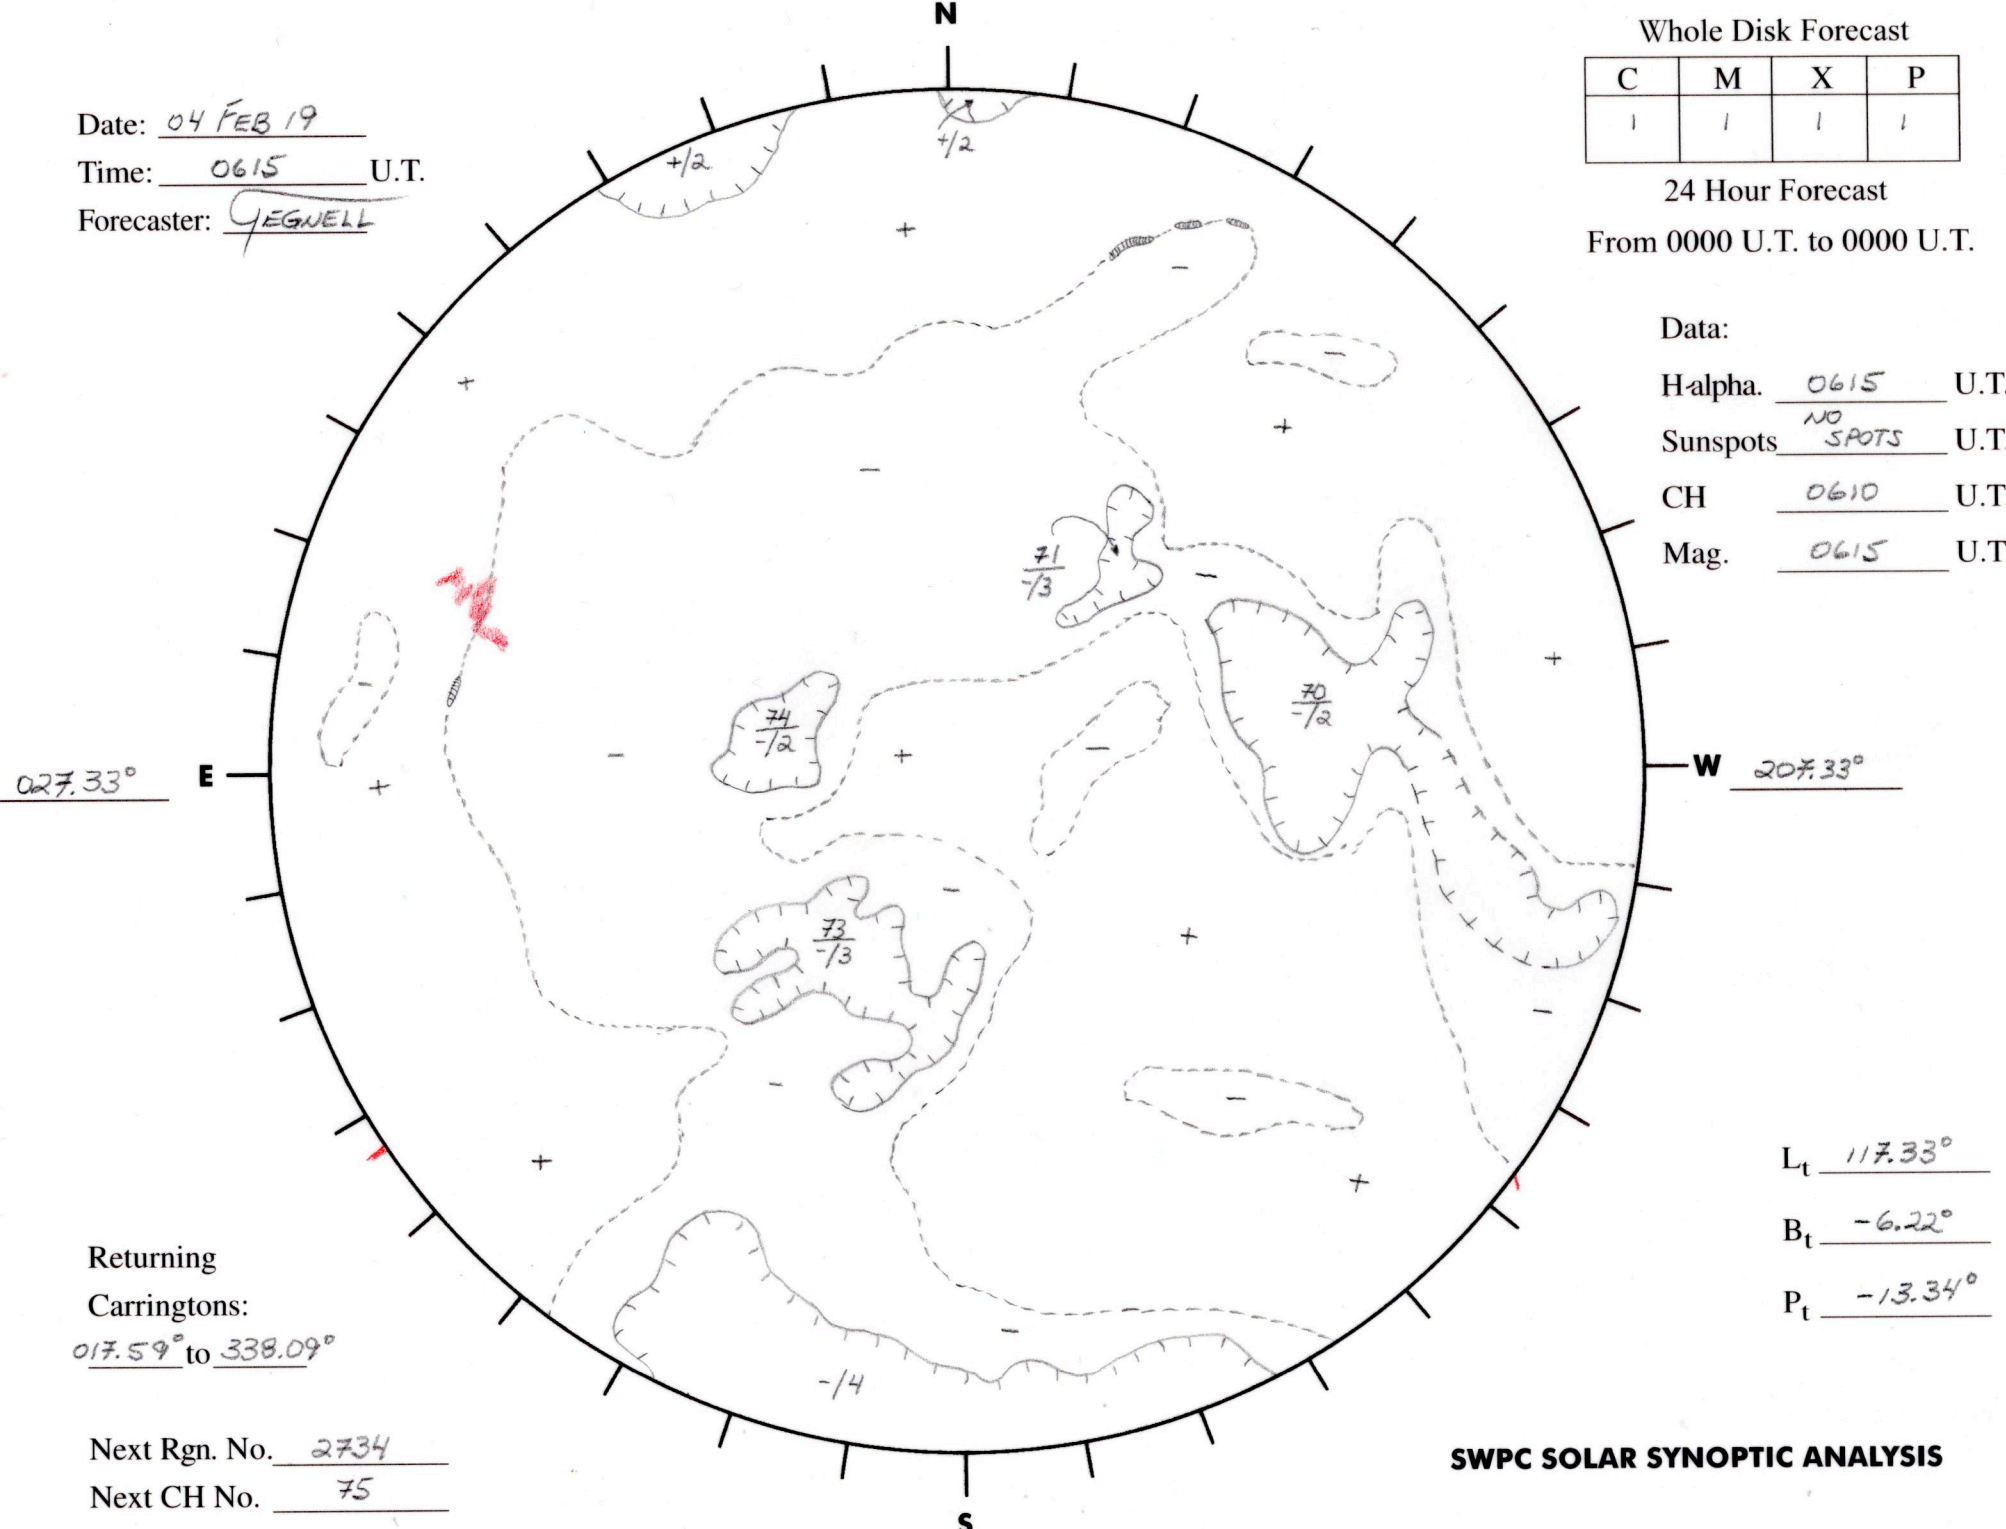

Date: 04 FEB 19
 Time: 0615 U.T.
 Forecaster: YEGWELL

Whole Disk Forecast

C	M	X	P
1	1	1	1

24 Hour Forecast

From 0000 U.T. to 0000 U.T.

Data:

H-alpha. 0615 U.T.

Sunspots NO SPOTS U.T.

CH 0610 U.T.

Mag. 0615 U.T.

027.33° E

W 207.33°

Returning Carringtons: 017.59° to 338.09°

L_t 117.33°

B_t -6.22°

P_t -13.34°