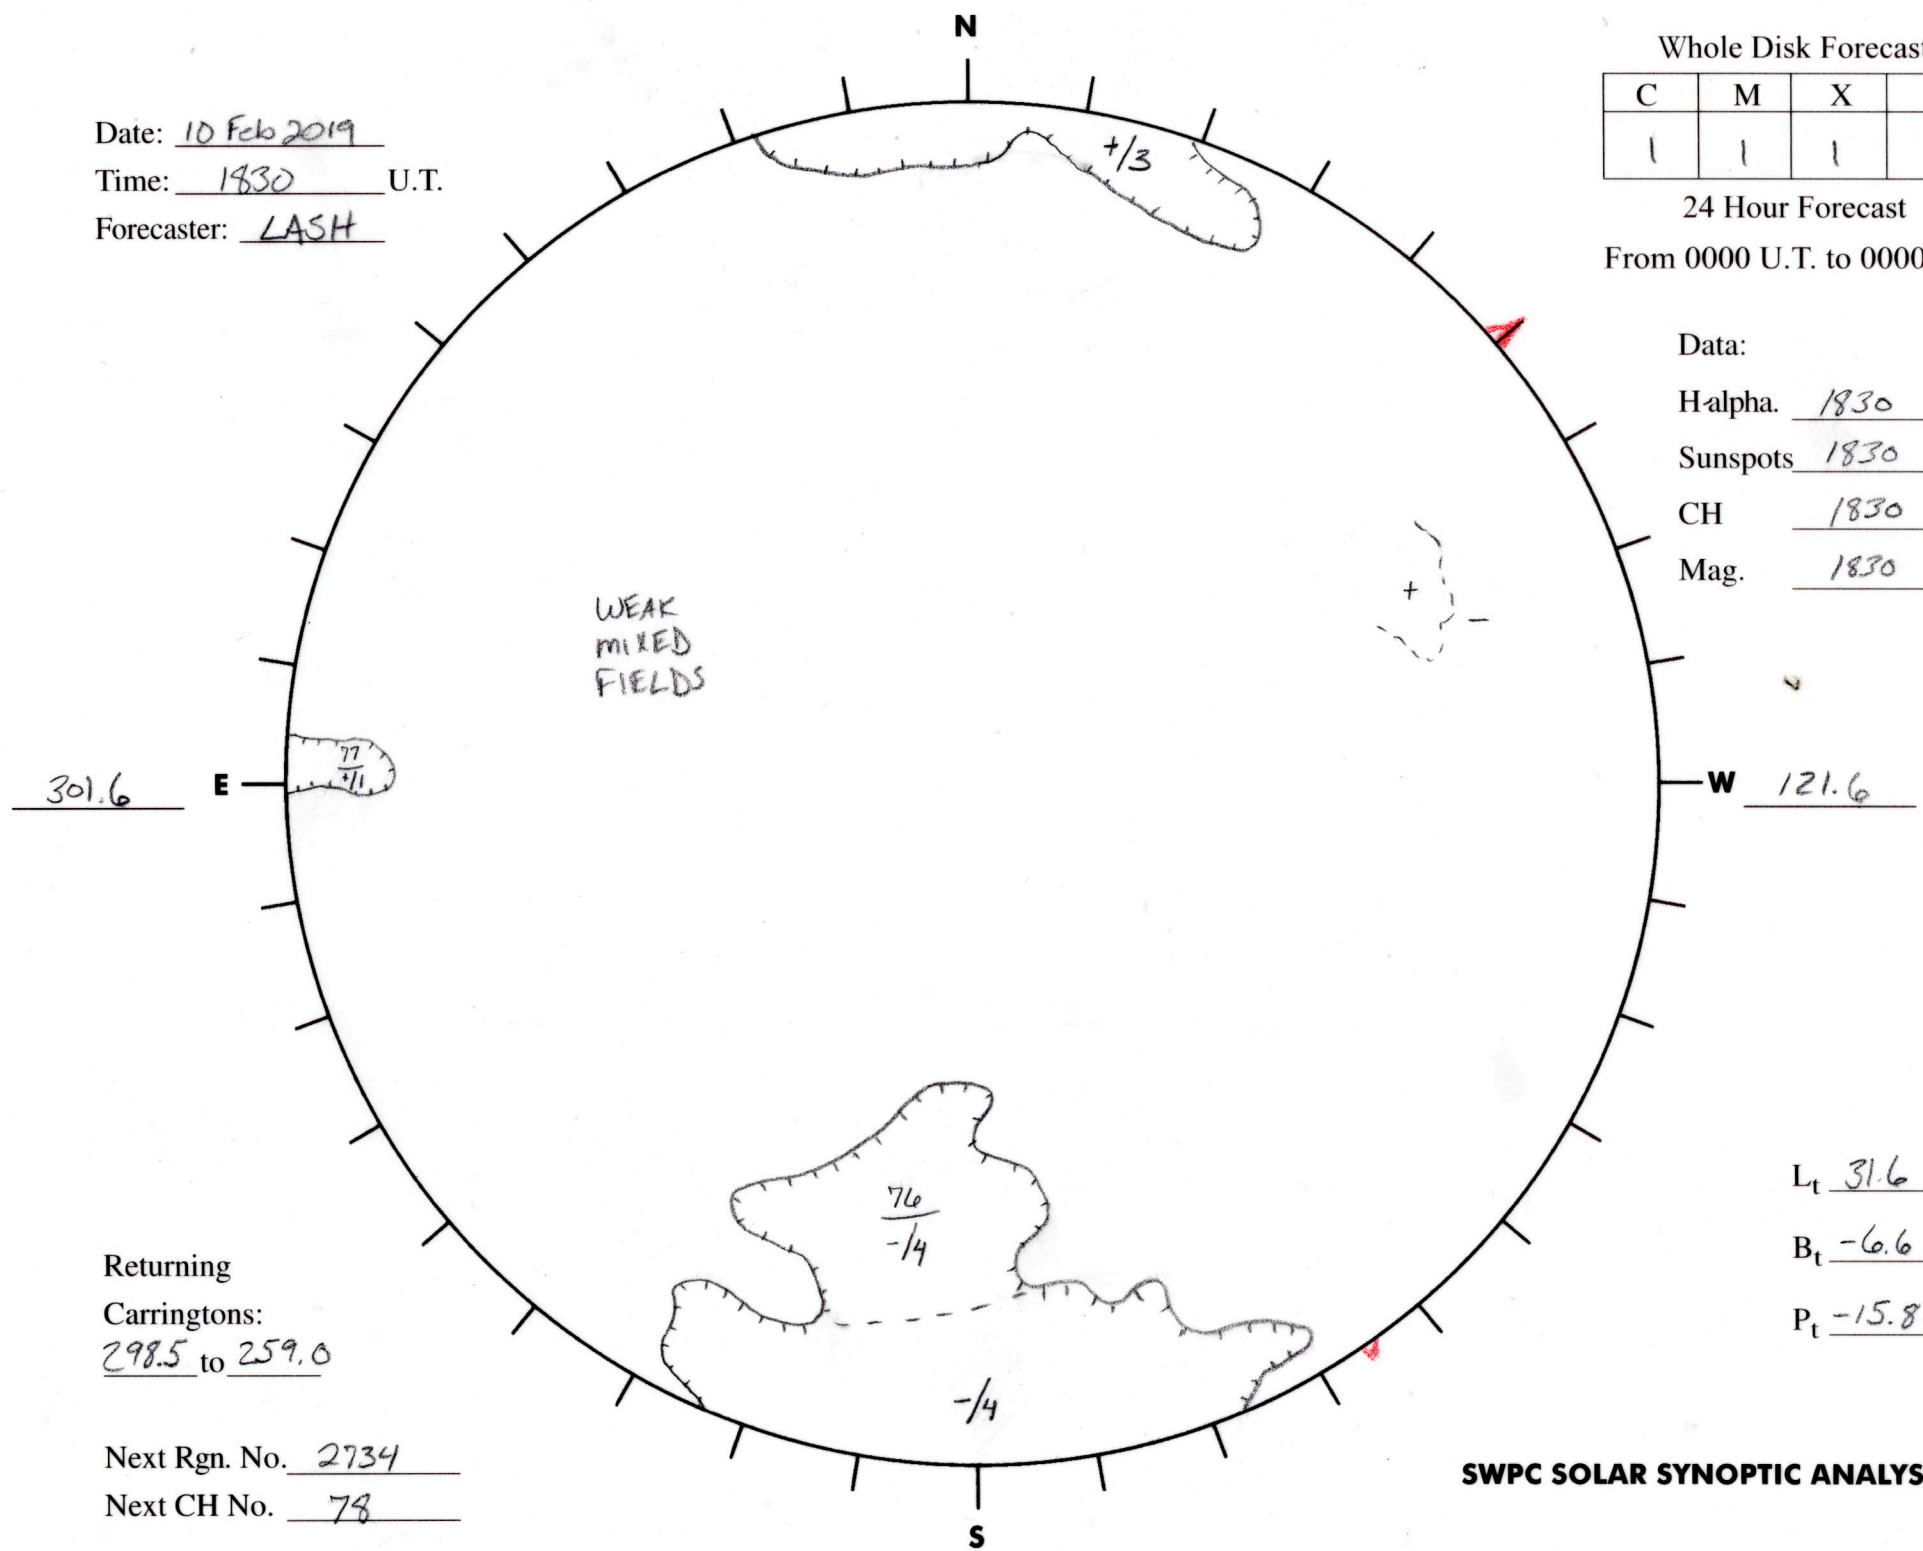

Date: 10 Feb 2019  
Time: 1830 U.T.  
Forecaster: LASH

Whole Disk Forecast

C	M	X	P
<u>1</u>	<u>1</u>	<u>1</u>	<u>1</u>

24 Hour Forecast  
From 0000 U.T. to 0000 U.T.

Data:  
H-alpha. 1830 U.T.  
Sunspots 1830 U.T.  
CH 1830 U.T.  
Mag. 1830 U.T.

Returning  
Carringtons:  
298.5 to 259.0

Next Rgn. No. 2734  
Next CH No. 78

$L_t$  31.6  
 $B_t$  -6.6  
 $P_t$  -15.8