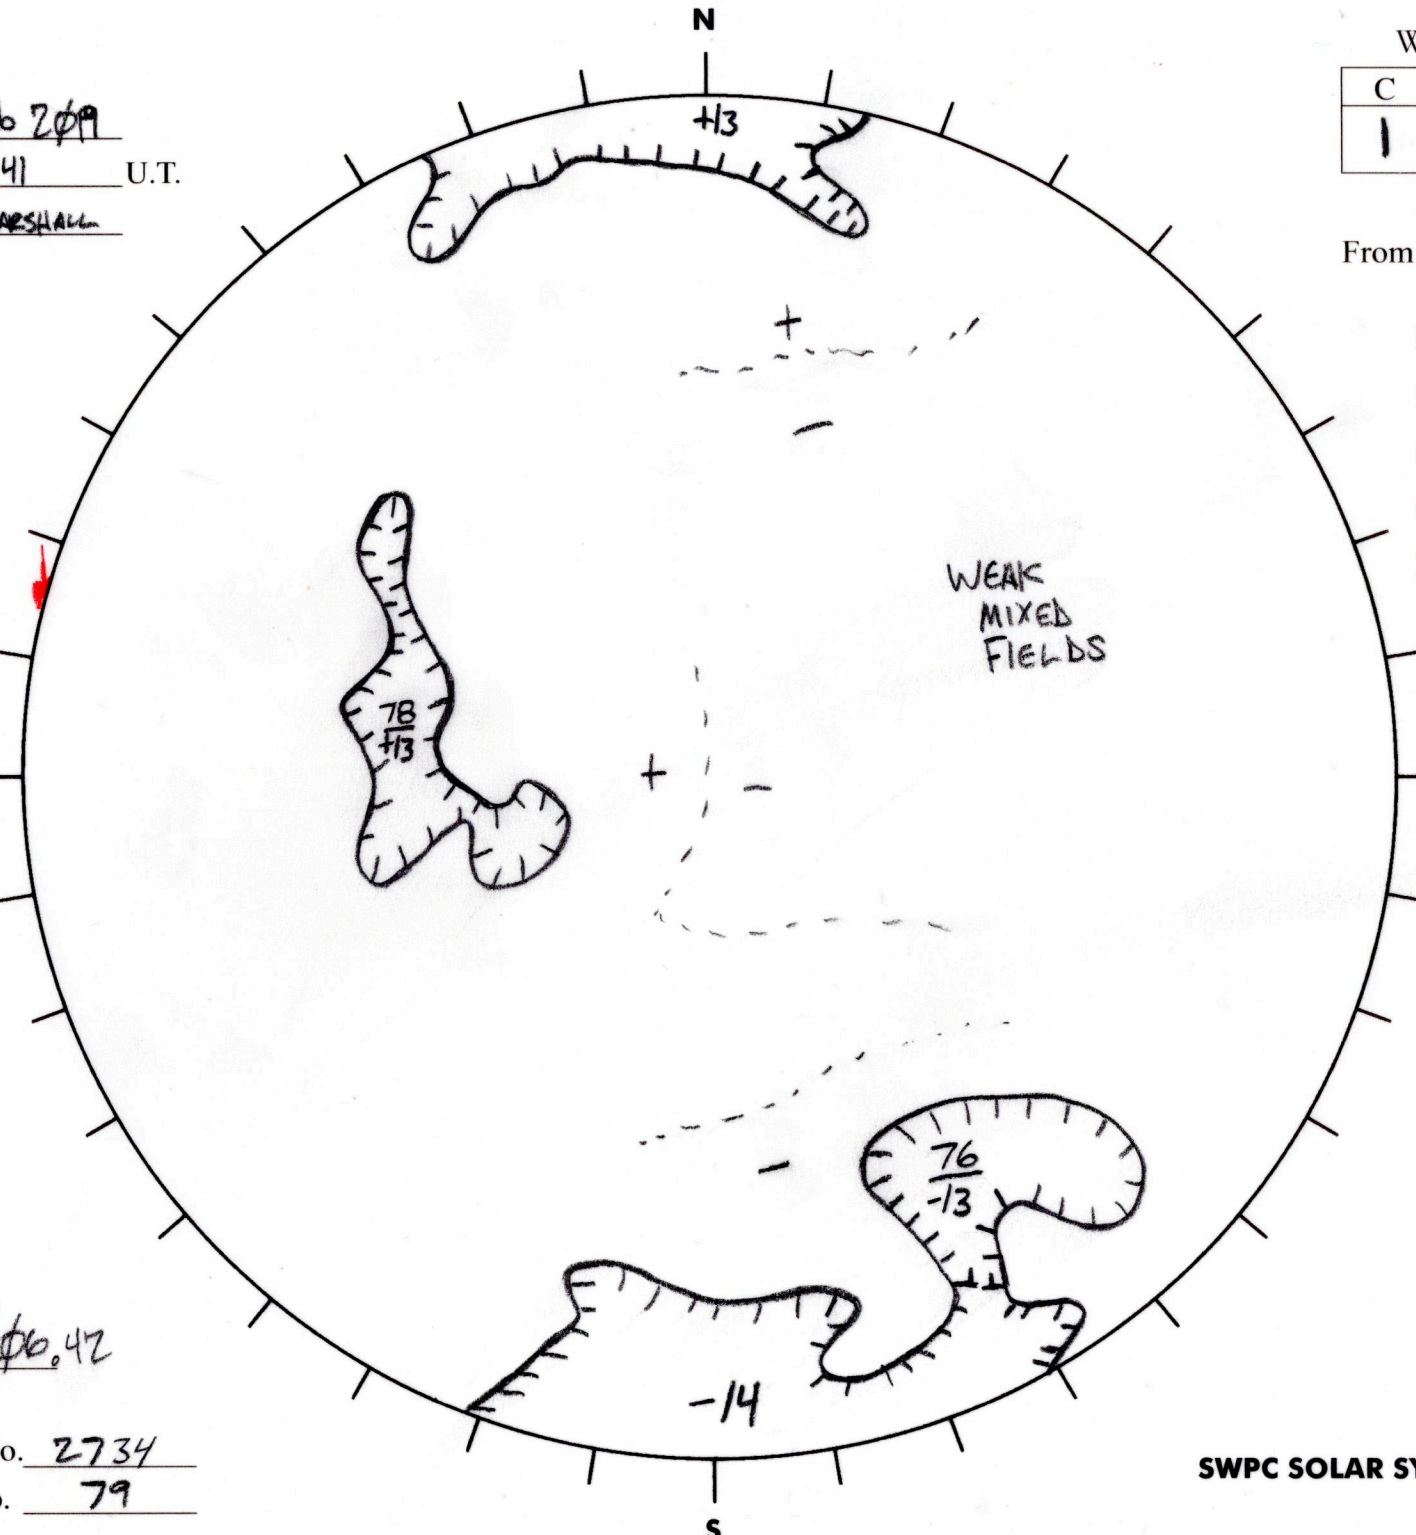

Date: 14 Feb 2019
 Time: 1741 U.T.
 Forecaster: MARSHALL

Whole Disk Forecast

| C | M | X | P |
|---|---|---|---|
| | | | |

24 Hour Forecast

From 0000 U.T. to 0000 U.T.

Data:

H-alpha. 1741 U.T.

Sunspots 1715 U.T.

CH 1725 U.T.

Mag. 1715 U.T.

249.39

E

W

69.39

Returning
 Carringtons:
245.92 to 246.42

Next Rgn. No. 2734
 Next CH No. 79

L_t 339.39

B_t -6.80

P_t -17.18