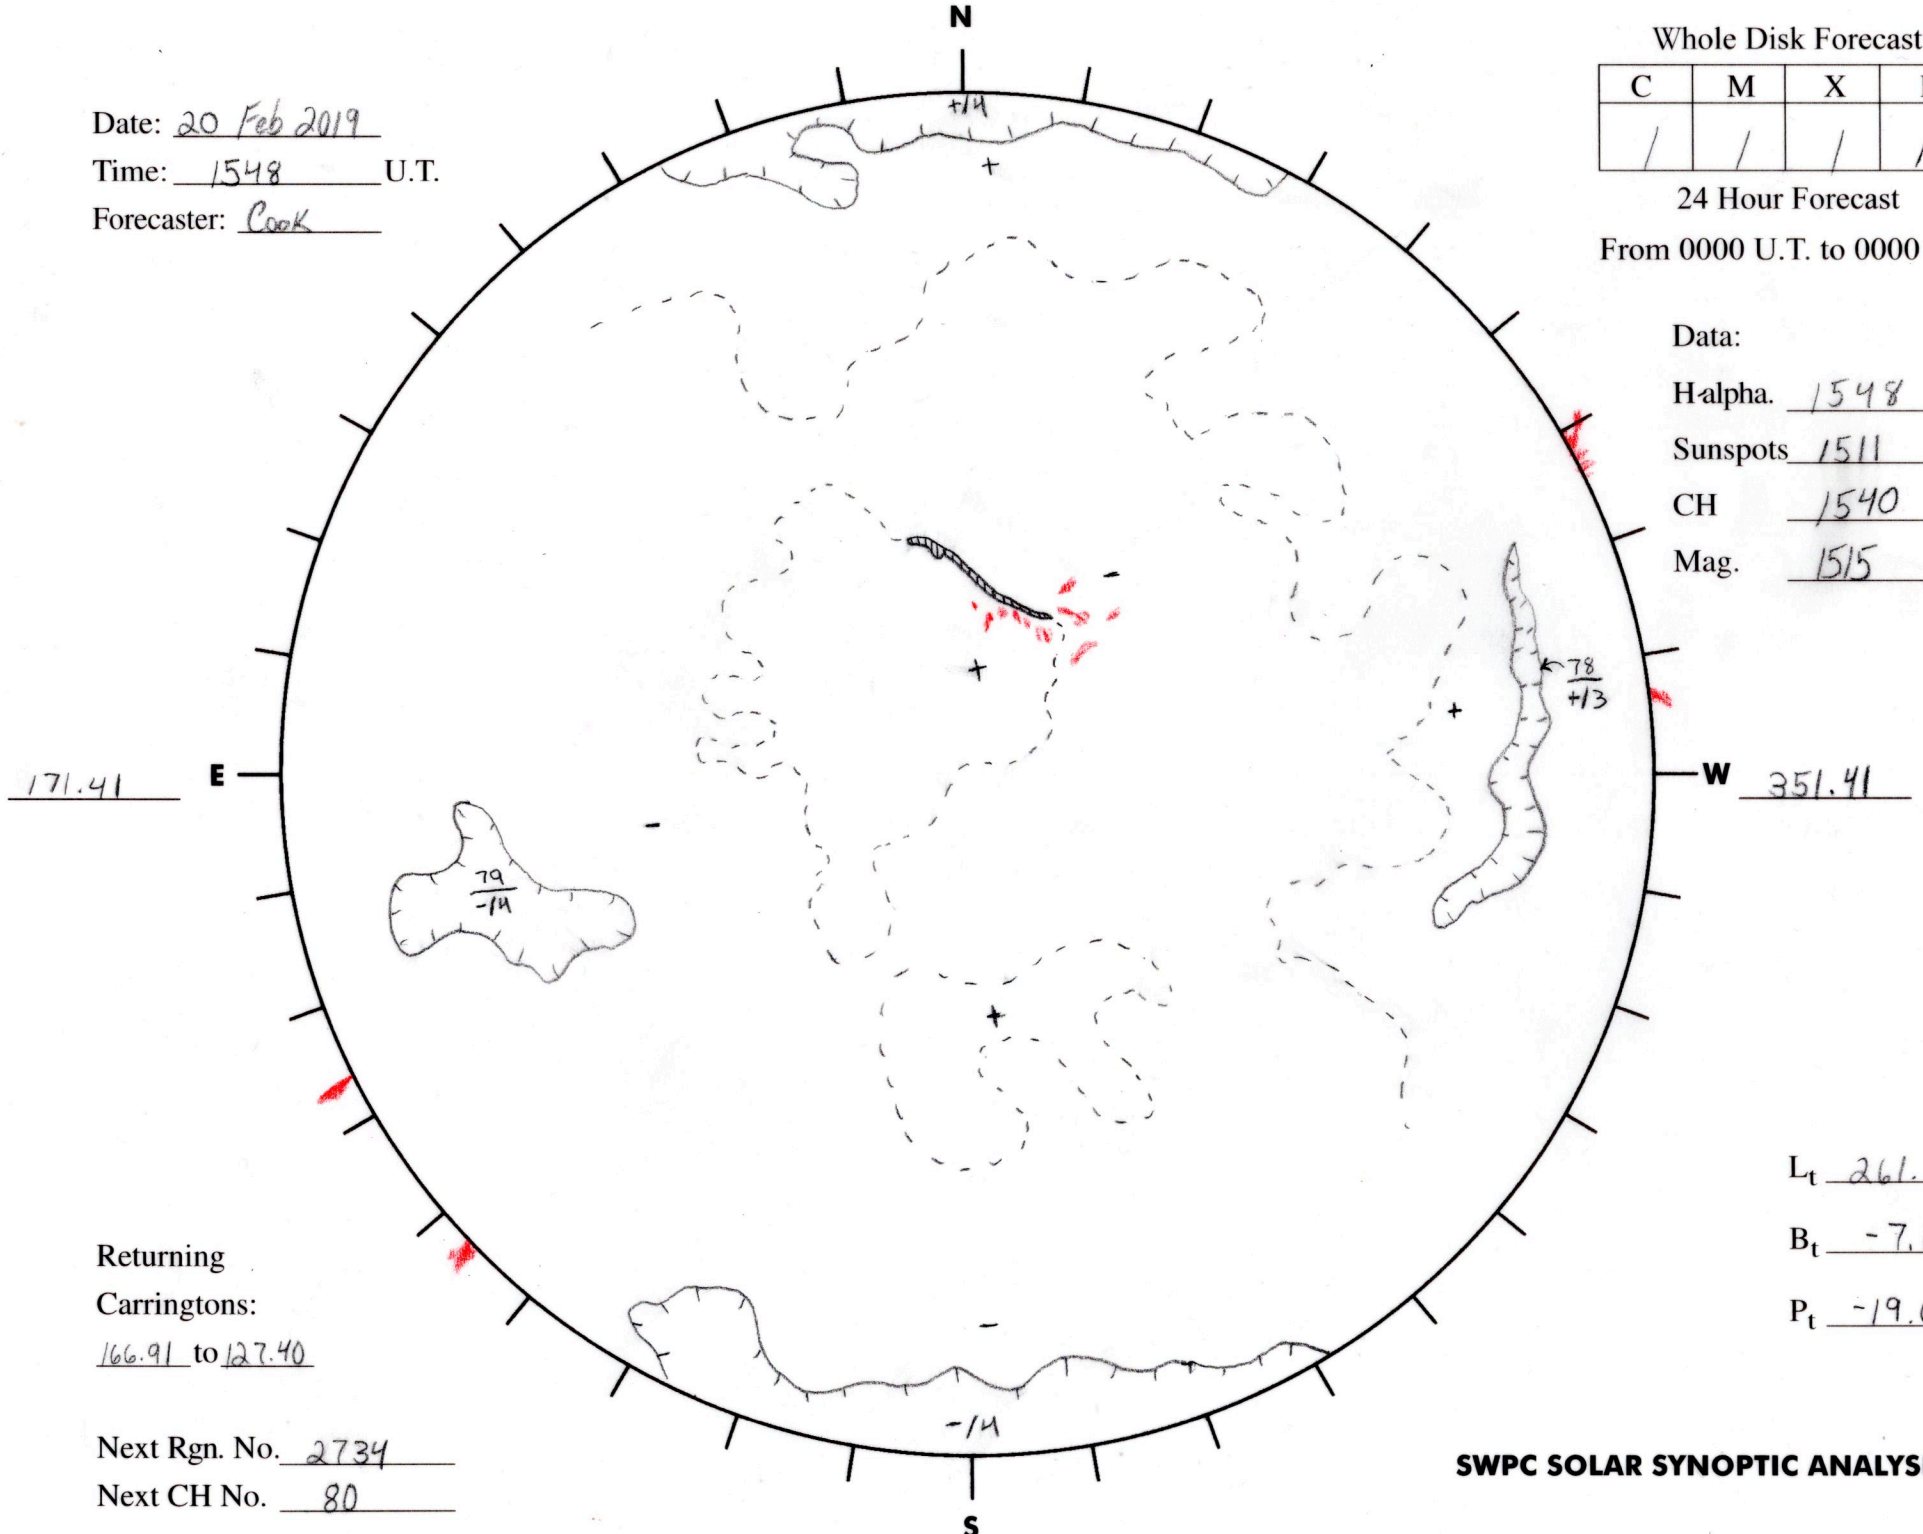

Date: 20 Feb 2019
 Time: 1548 U.T.
 Forecaster: Cook

Whole Disk Forecast

C	M	X	P
/	/	/	/

24 Hour Forecast

From 0000 U.T. to 0000 U.T.

Data:

Halpha. 1548 U.T.

Sunspots 1511 U.T.

CH 1540 U.T.

Mag. 1515 U.T.

Returning Carringtons:

166.91 to 127.40

Next Rgn. No. 2734

Next CH No. 80

L_t 261.41

B_t -7.02

P_t -19.09