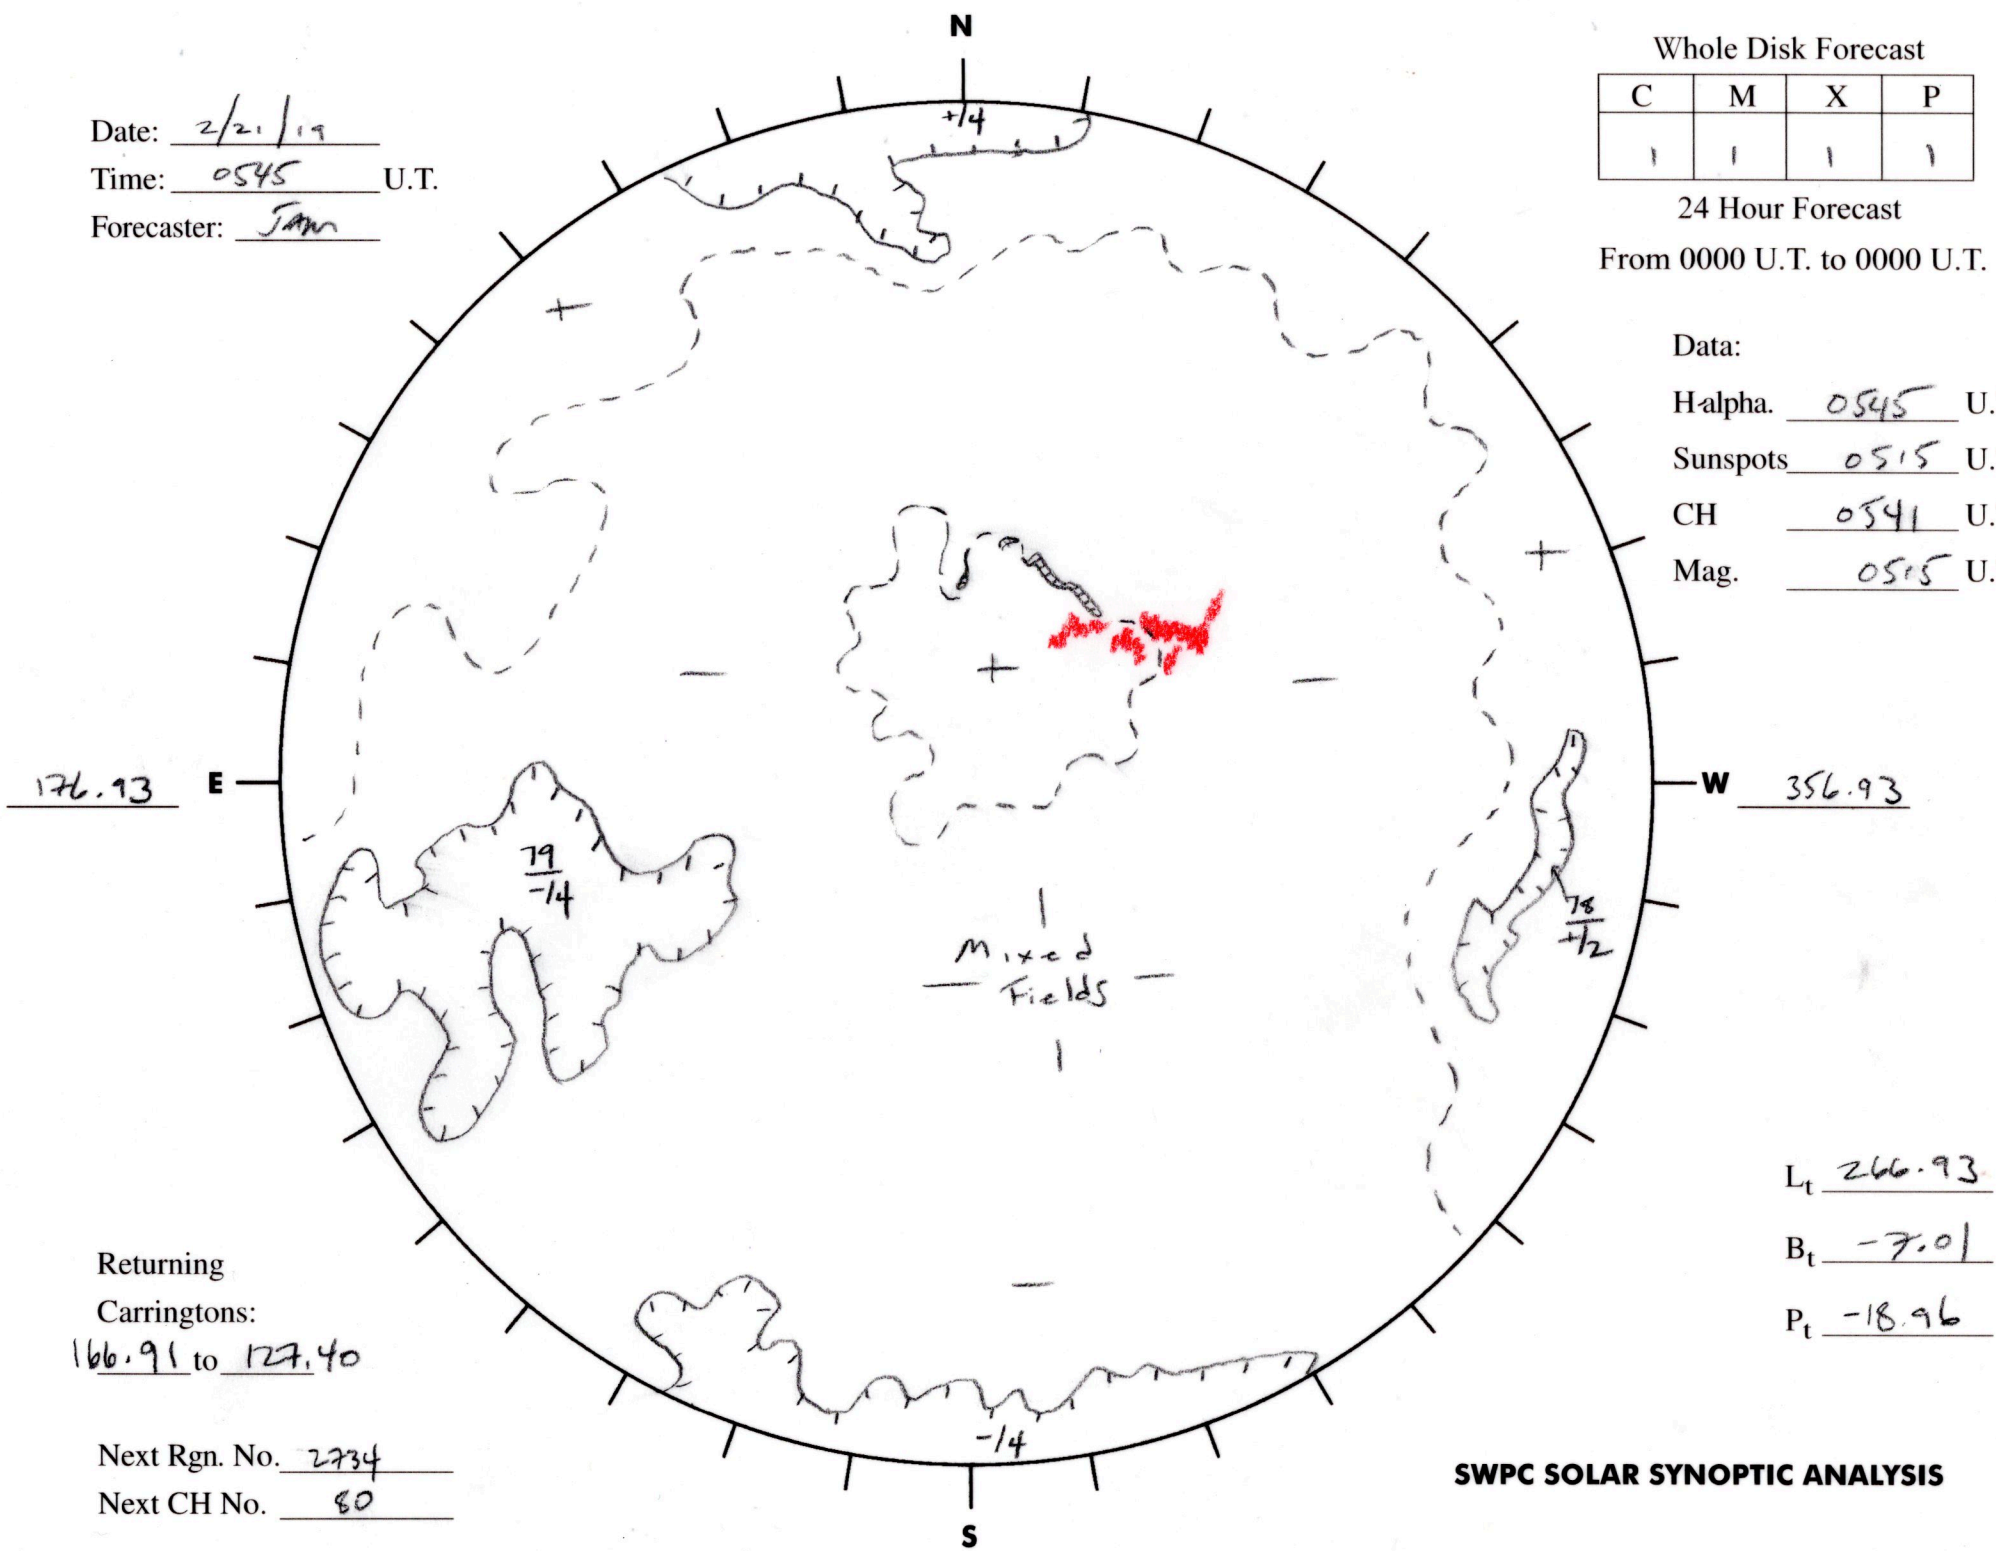

Date: 2/21/19
 Time: 0545 U.T.
 Forecaster: JAN

Whole Disk Forecast

C	M	X	P
1	1	1	1

24 Hour Forecast
 From 0000 U.T. to 0000 U.T.

Data:
 H-alpha. 0545 U.T.
 Sunspots 0515 U.T.
 CH 0541 U.T.
 Mag. 0515 U.T.

Returning Carringtons:
166.91 to 127.40

Next Rgn. No. 2734
 Next CH No. 80

L_t 266.93
 B_t -7.01
 P_t -18.96