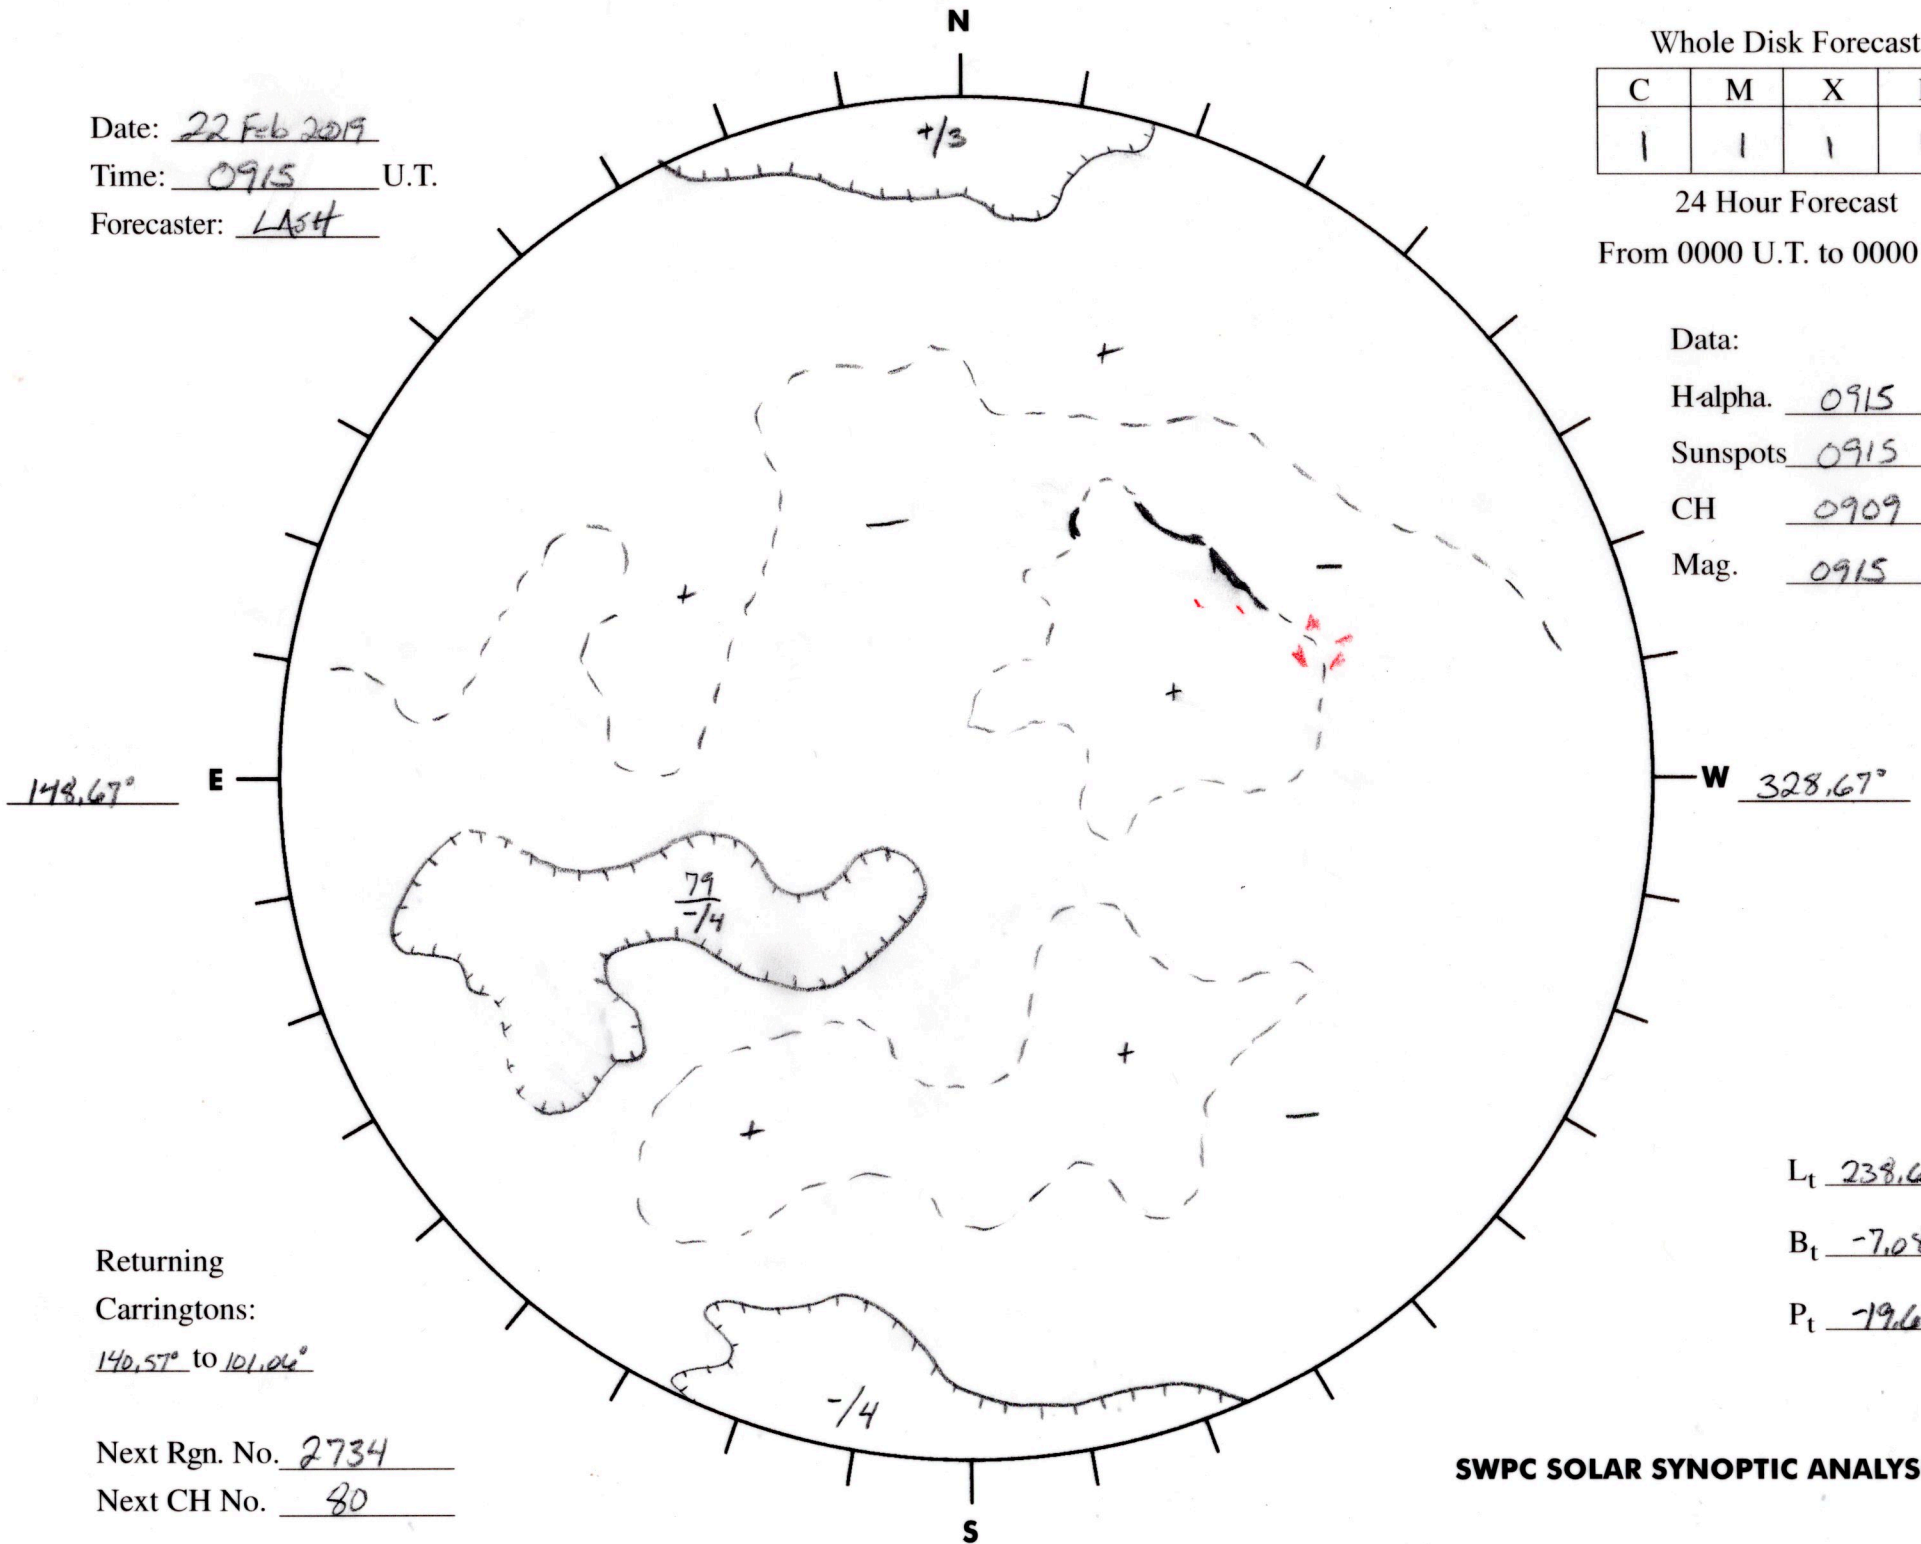

Date: 22 Feb 2019
 Time: 0915 U.T.
 Forecaster: LASH

Whole Disk Forecast

C	M	X	P

24 Hour Forecast
 From 0000 U.T. to 0000 U.T.

Data:

H-alpha. 0915 U.T.

Sunspots 0915 U.T.

CH 0909 U.T.

Mag. 0915 U.T.

Returning
 Carringtons:
140.57° to 101.04°

Next Rgn. No. 2734
 Next CH No. 80

L_t 238.67°

B_t -7.08

P_t -19.61