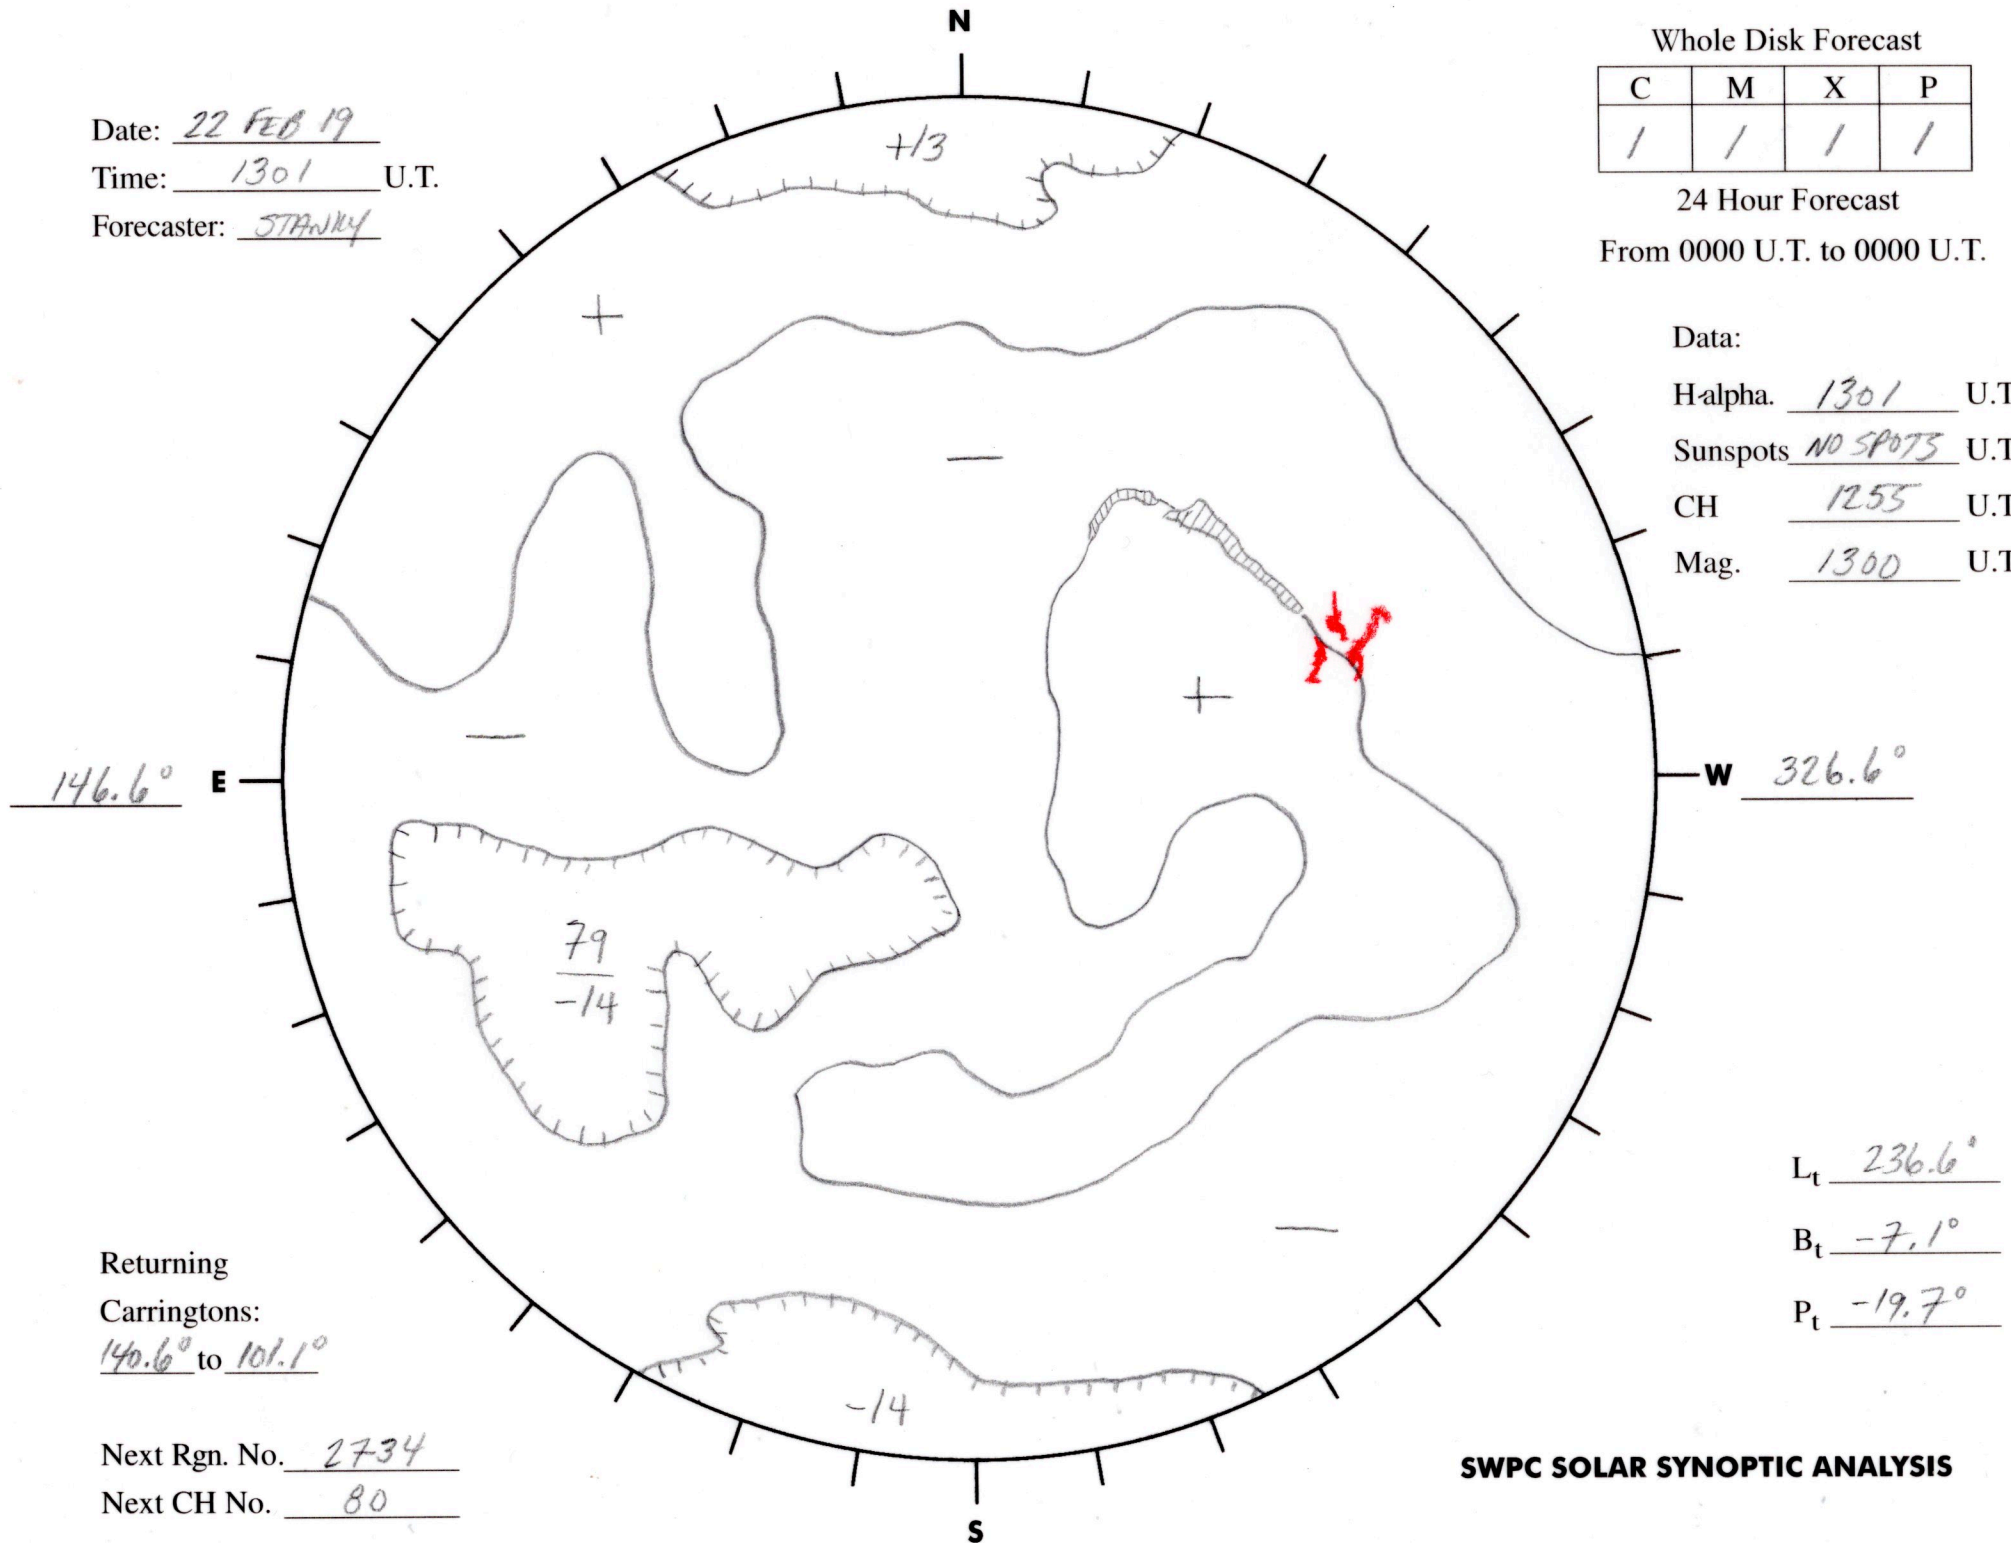

Date: 22 FEB 19
 Time: 1301 U.T.
 Forecaster: STANLY

Whole Disk Forecast

C	M	X	P
/	/	/	/

24 Hour Forecast
 From 0000 U.T. to 0000 U.T.

Data:

H-alpha. 1301 U.T.

Sunspots NO SPOTS U.T.

CH 1255 U.T.

Mag. 1300 U.T.

Returning
 Carringtons:
140.6° to 101.1°

Next Rgn. No. 2734
 Next CH No. 80