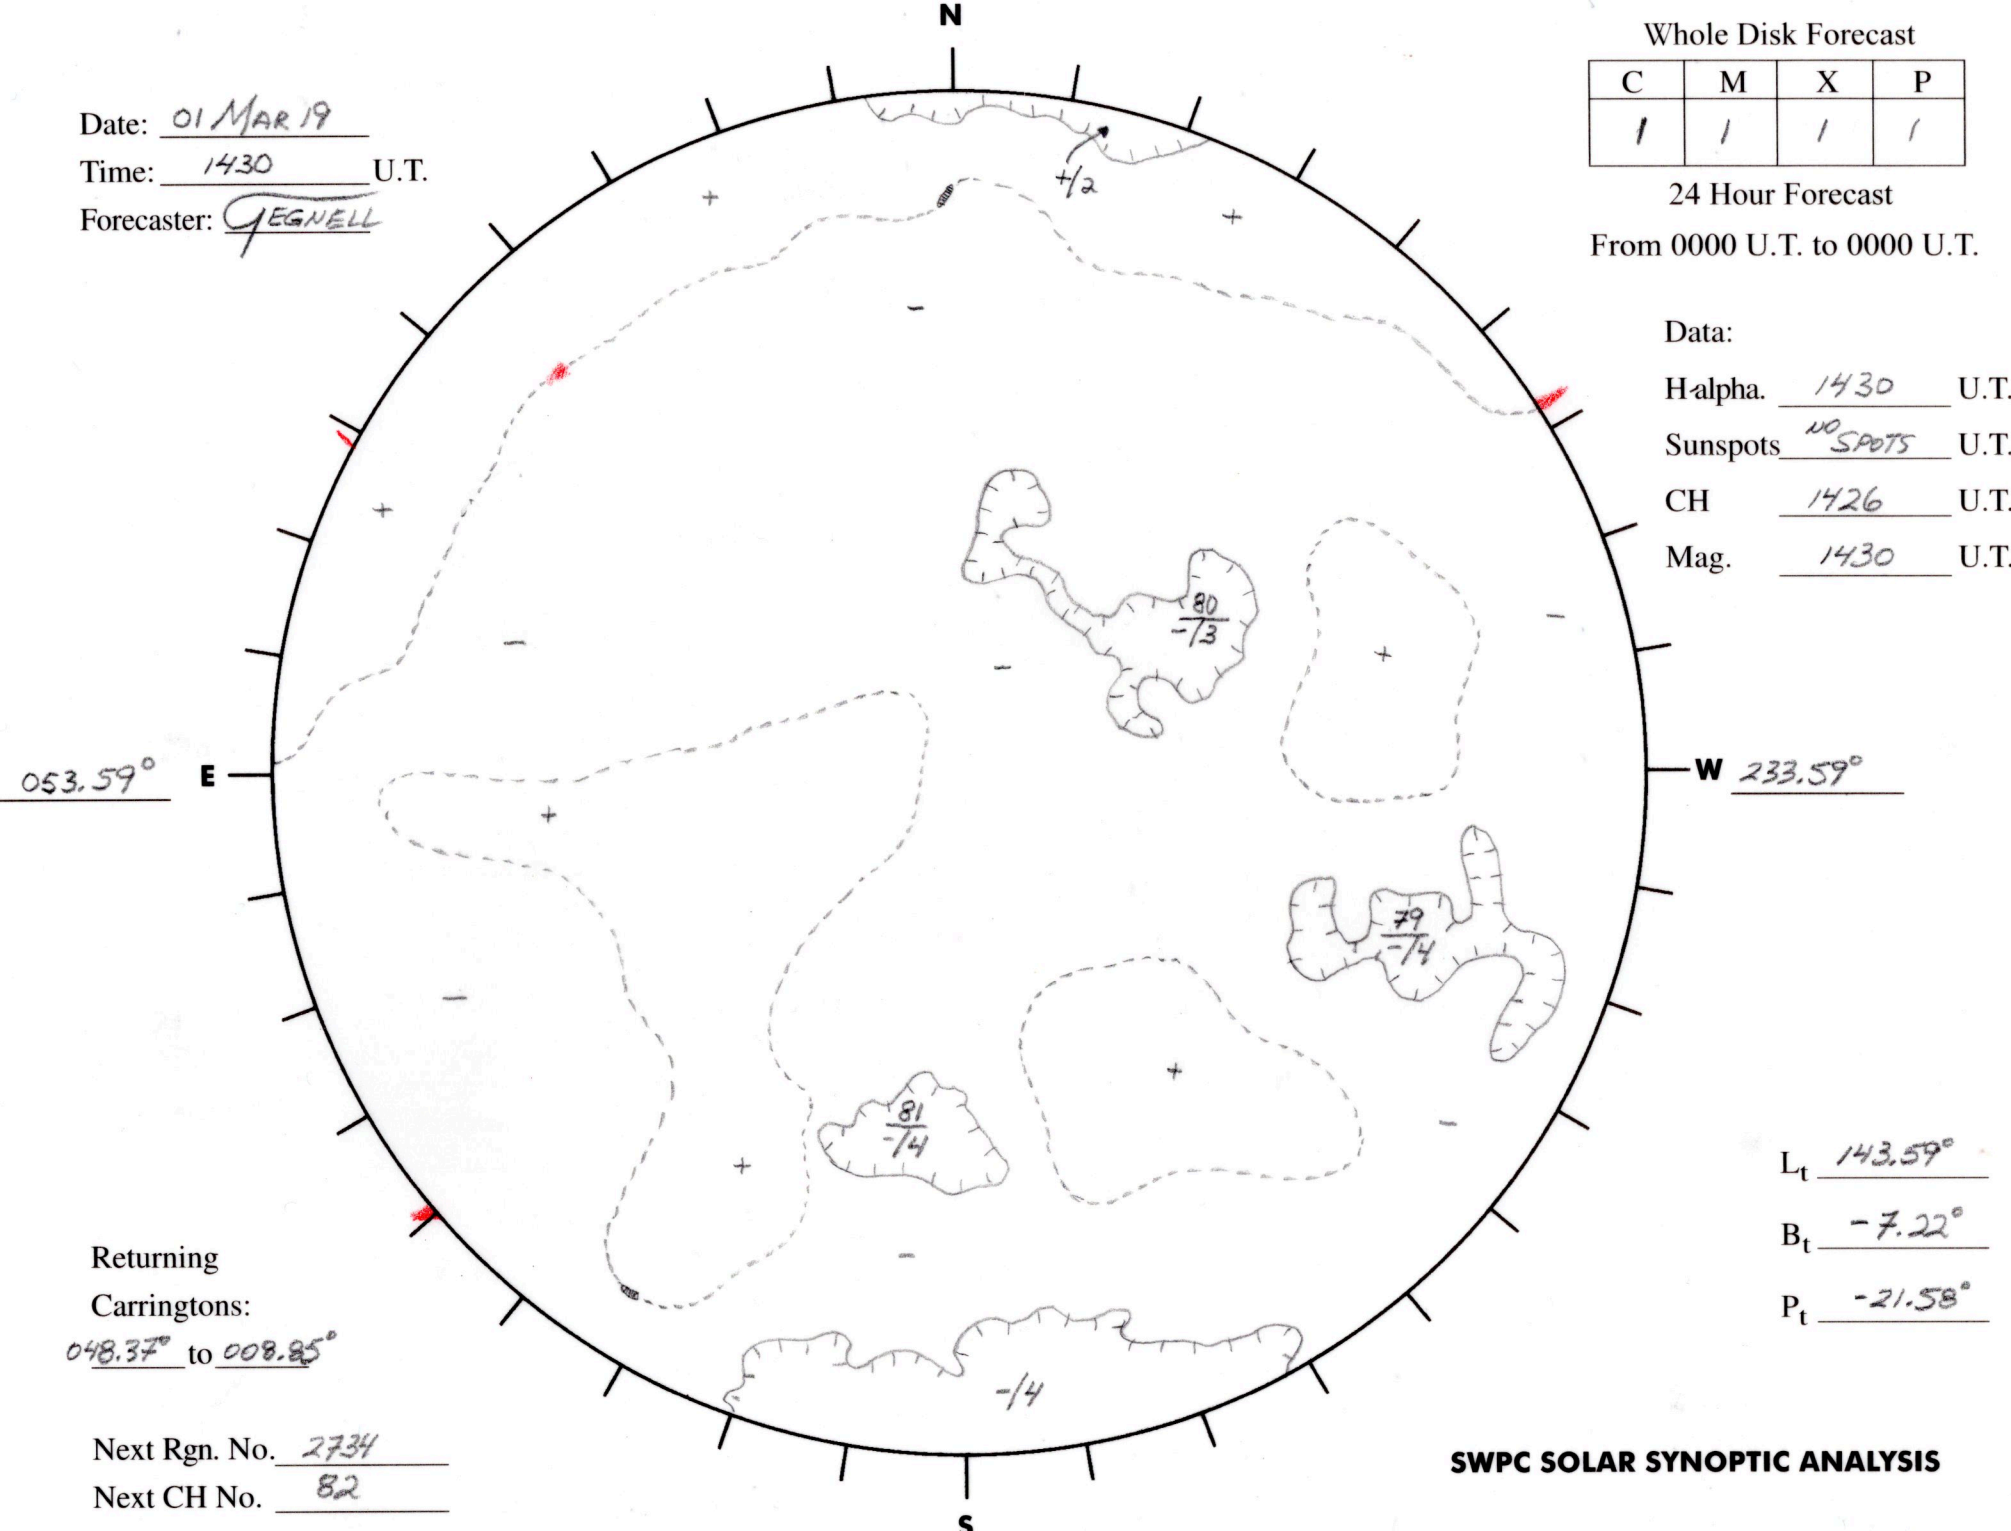

Date: 01 MAR 19  
 Time: 1430 U.T.  
 Forecaster: EGNELL

Whole Disk Forecast

C	M	X	P
<u>1</u>	<u>1</u>	<u>1</u>	<u>1</u>

24 Hour Forecast  
 From 0000 U.T. to 0000 U.T.

Data:  
 H-alpha. 1430 U.T.  
 Sunspots NO SPOTS U.T.  
 CH 1426 U.T.  
 Mag. 1430 U.T.

053.59° E

W 233.59°

Returning  
 Carringtons:  
048.37° to 008.85°

$L_t$  143.59°  
 $B_t$  -7.22°  
 $P_t$  -21.58°

Next Rgn. No. 2734  
 Next CH No. 82