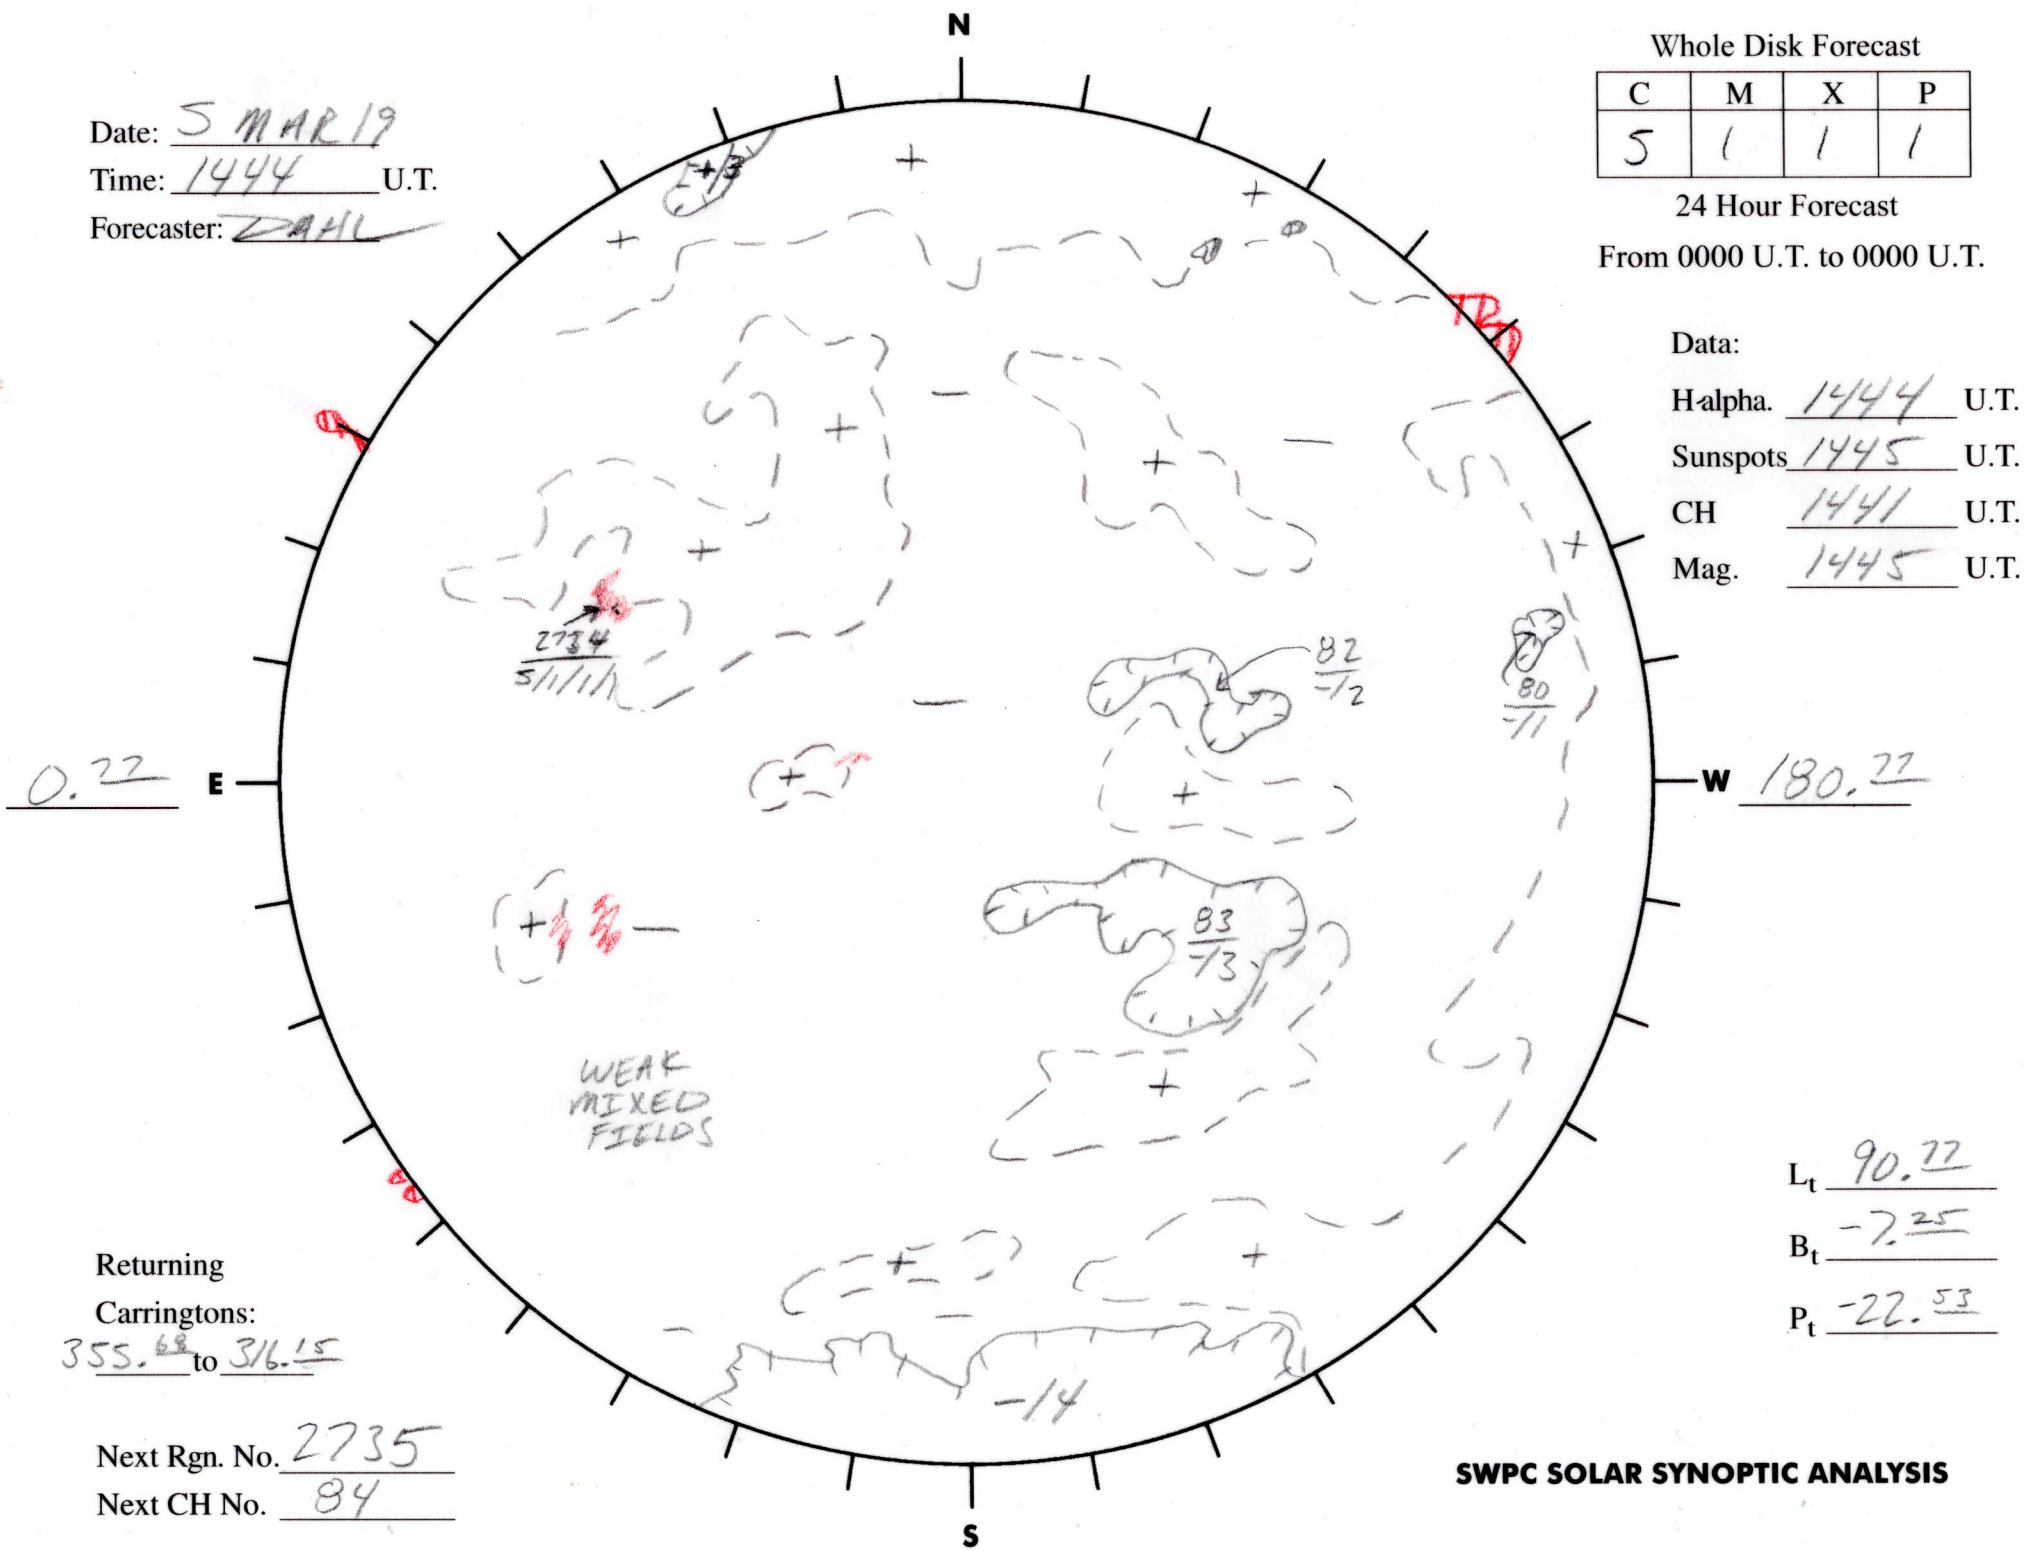

Date: 5 MAR 19  
 Time: 1444 U.T.  
 Forecaster: DAHL

Whole Disk Forecast

| C | M | X | P |
|---|---|---|---|
| 5 | 1 | 1 | 1 |

24 Hour Forecast  
 From 0000 U.T. to 0000 U.T.

Data:  
 H-alpha. 1444 U.T.  
 Sunspots 1445 U.T.  
 CH 1441 U.T.  
 Mag. 1445 U.T.

Returning Carringtons: 355.68 to 316.15

Next Rgn. No. 2735  
 Next CH No. 84

$L_t$  90.22  
 $B_t$  -7.25  
 $P_t$  -22.53