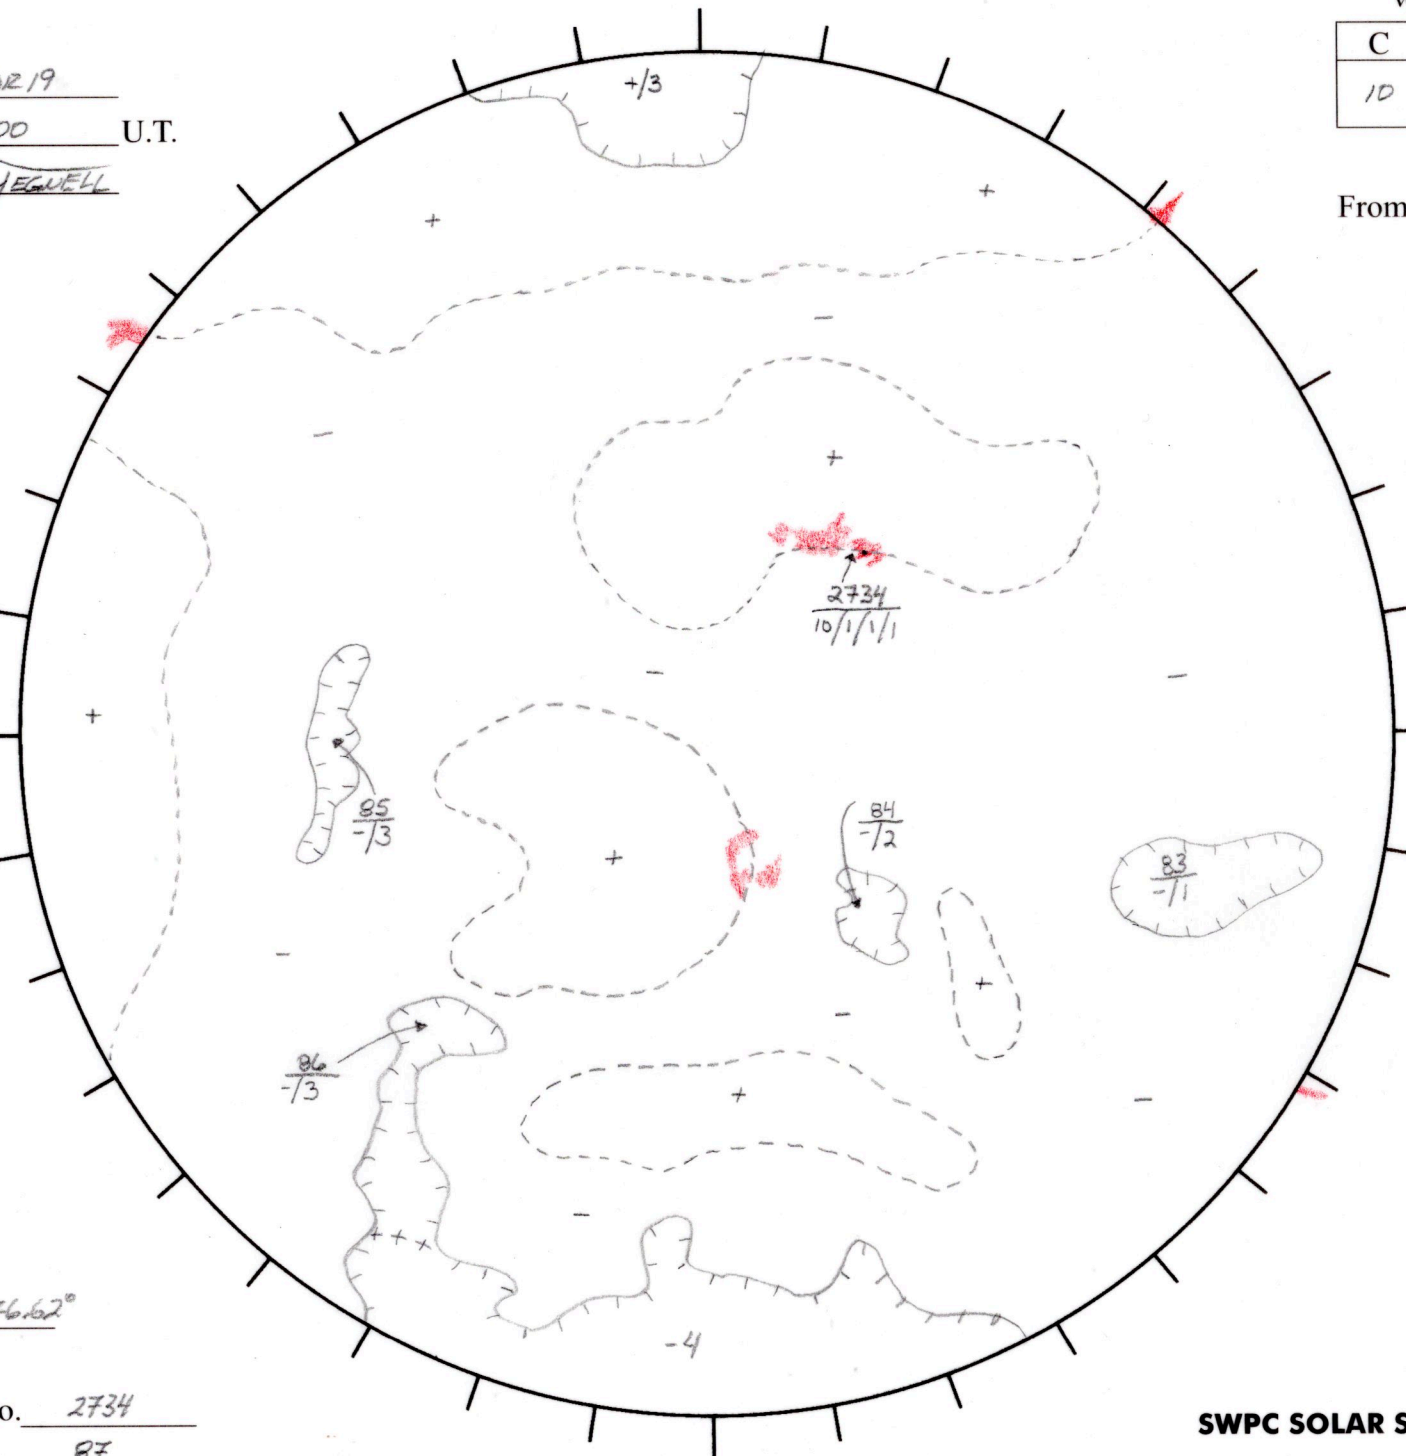

Date: 08 MAR 19
 Time: 1700 U.T.
 Forecaster: JEGWELL

Whole Disk Forecast

C	M	X	P
10	1	1	1

24 Hour Forecast
 From 0000 U.T. to 0000 U.T.

Data:
 H-alpha. 1700 U.T.
 Sunspots 1704 U.T.
 CH 1656 U.T.
 Mag. 1700 U.T.

320.00° E

W 140.00°

Returning Carringtons:
316.15° to 276.62°

L_t 050.00°
 B_t -7.25°
 P_t -23.19°

Next Rgn. No. 2734
 Next CH No. 87