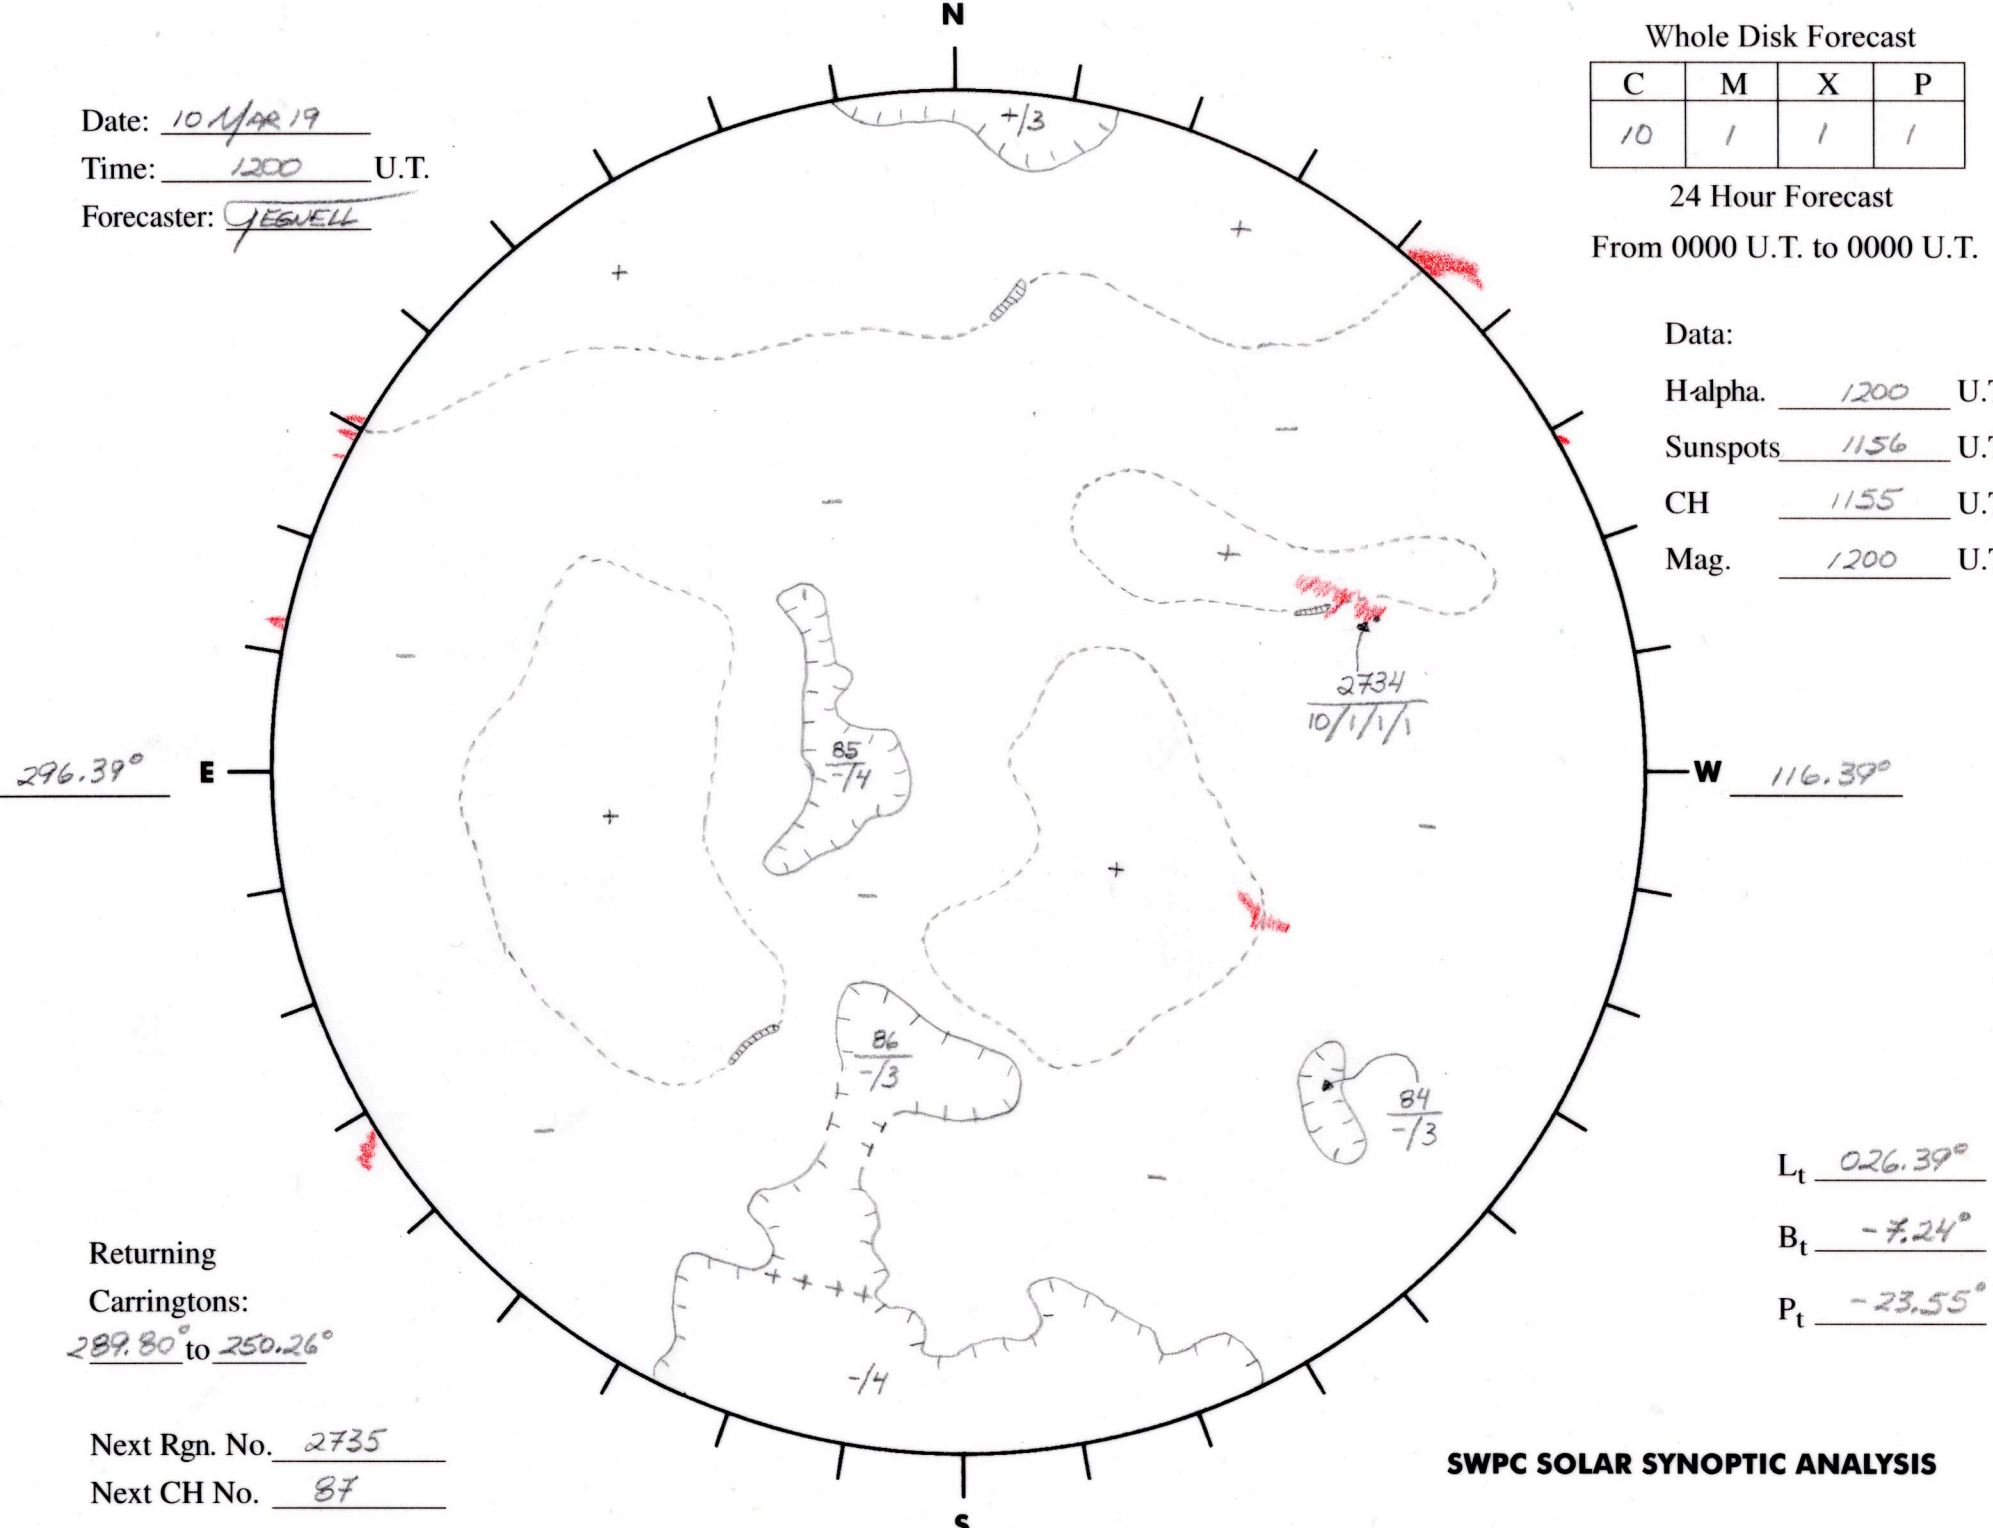

Date: 10 MAR 19
 Time: 1200 U.T.
 Forecaster: JEGWELL

Whole Disk Forecast

C	M	X	P
10	1	1	1

24 Hour Forecast
 From 0000 U.T. to 0000 U.T.

Data:
 H-alpha. 1200 U.T.
 Sunspots 1156 U.T.
 CH 1155 U.T.
 Mag. 1200 U.T.

Returning
 Carringtons:
289.80 to 250.26

Next Rgn. No. 2735
 Next CH No. 87