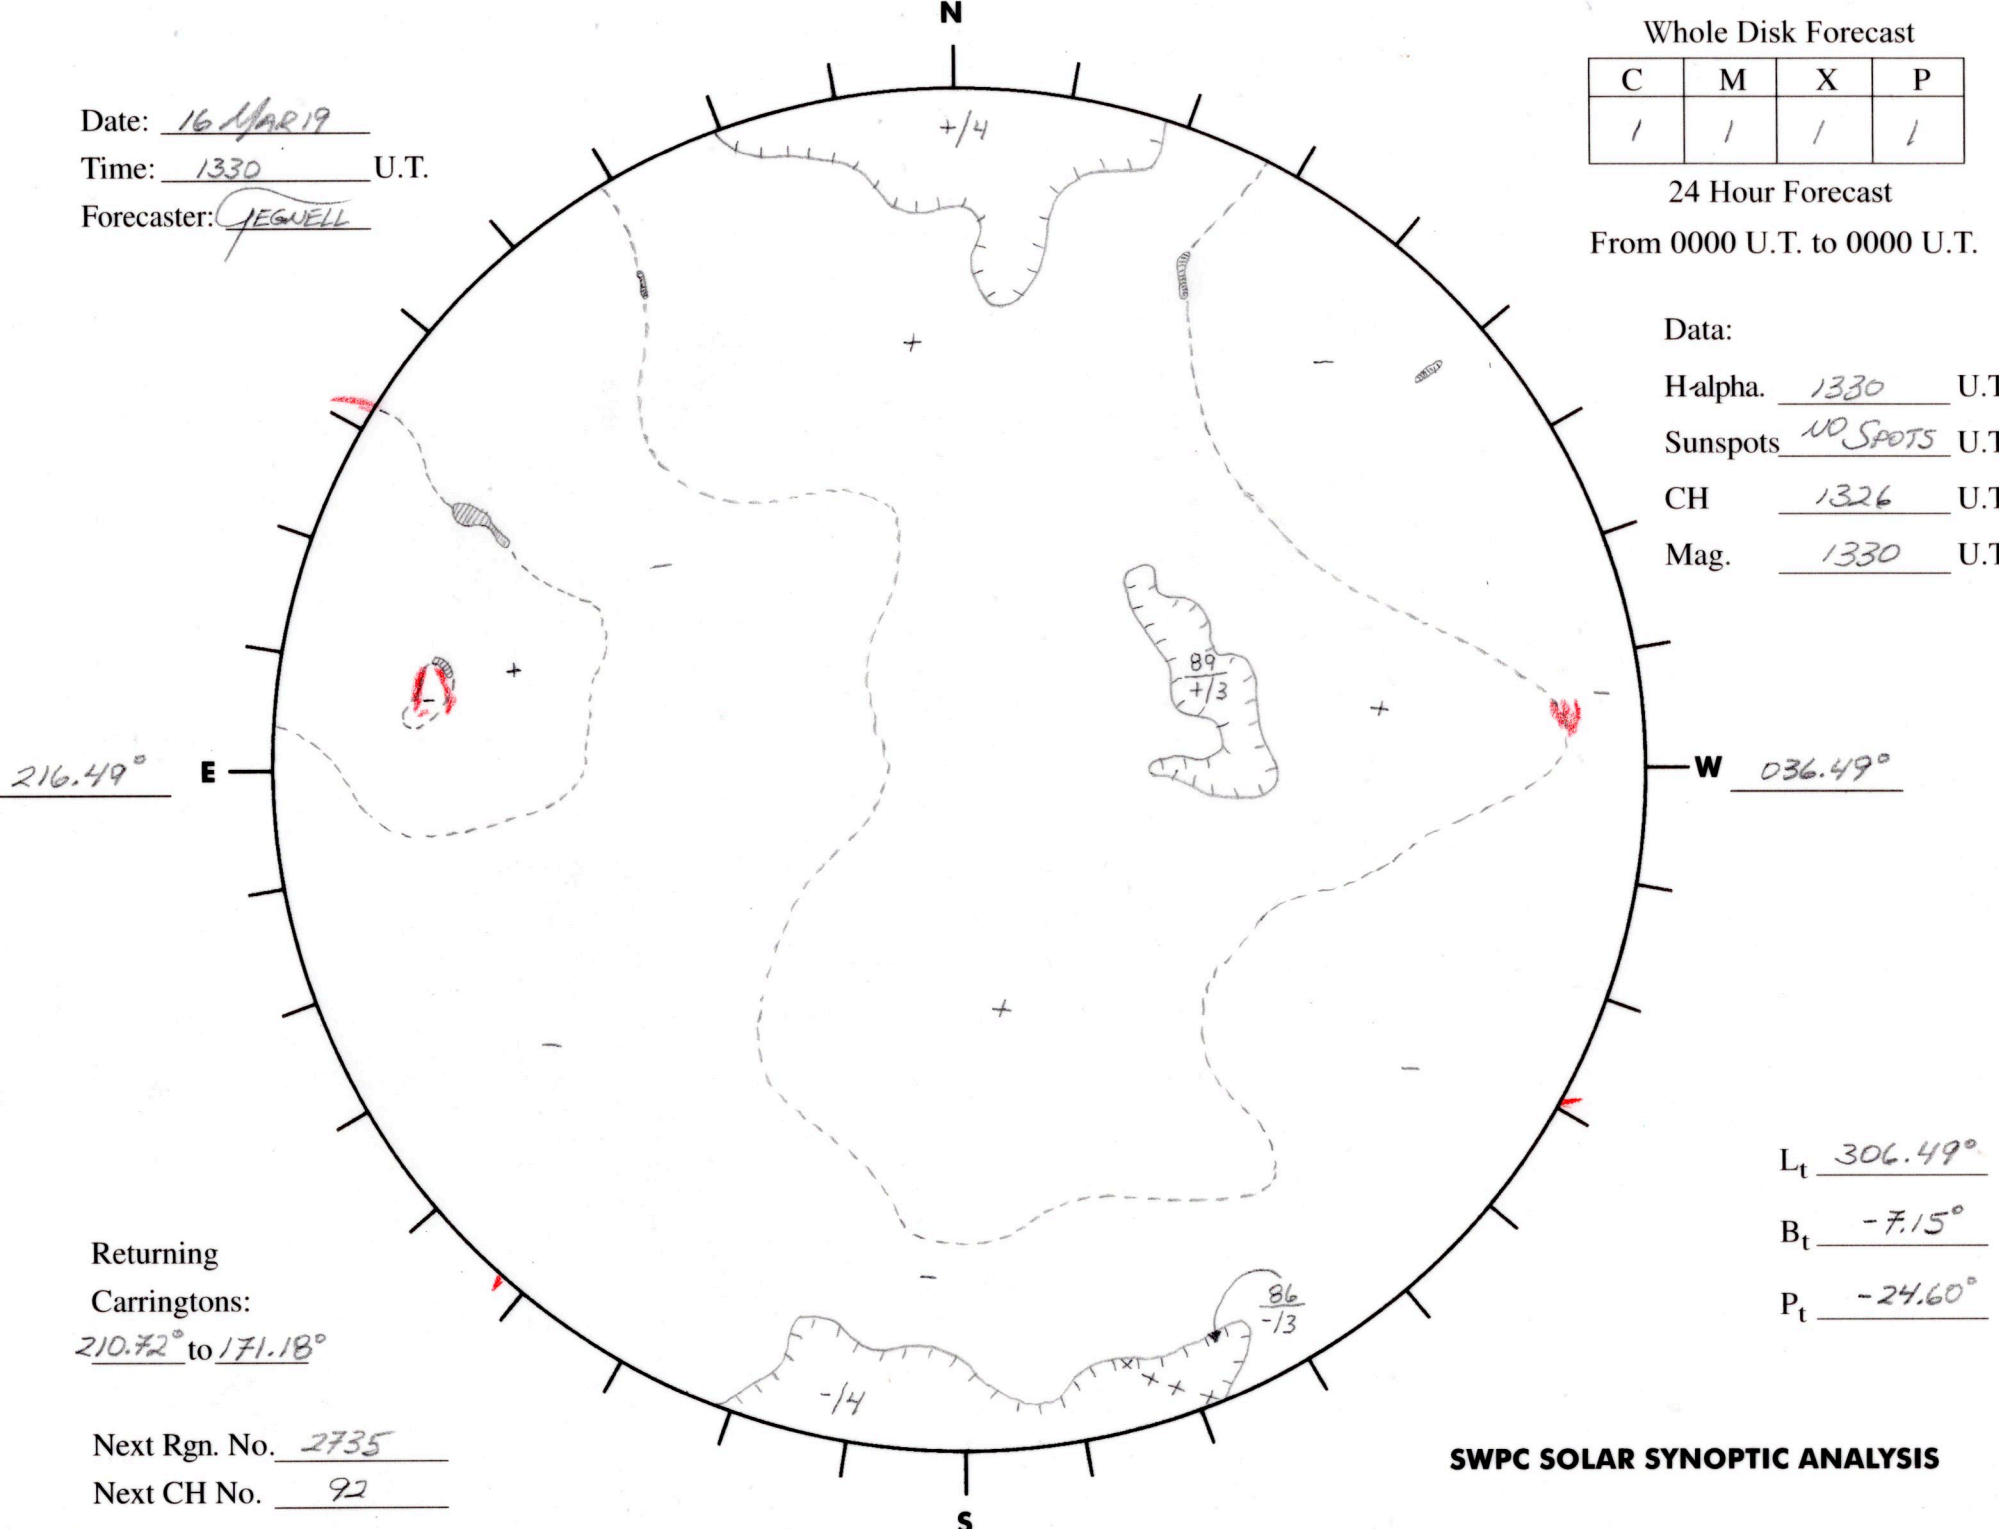

Date: 16 MAR 19  
 Time: 1330 U.T.  
 Forecaster: JEGWELL

Whole Disk Forecast

C	M	X	P
/	/	/	/

24 Hour Forecast  
 From 0000 U.T. to 0000 U.T.

Data:  
 H-alpha. 1330 U.T.  
 Sunspots NO SPOTS U.T.  
 CH 1326 U.T.  
 Mag. 1330 U.T.

216.49° E

W 036.49°

Returning Carringtons:  
210.72° to 171.18°

$L_t$  306.49°  
 $B_t$  -7.15°  
 $P_t$  -24.60°

Next Rgn. No. 2735  
 Next CH No. 92