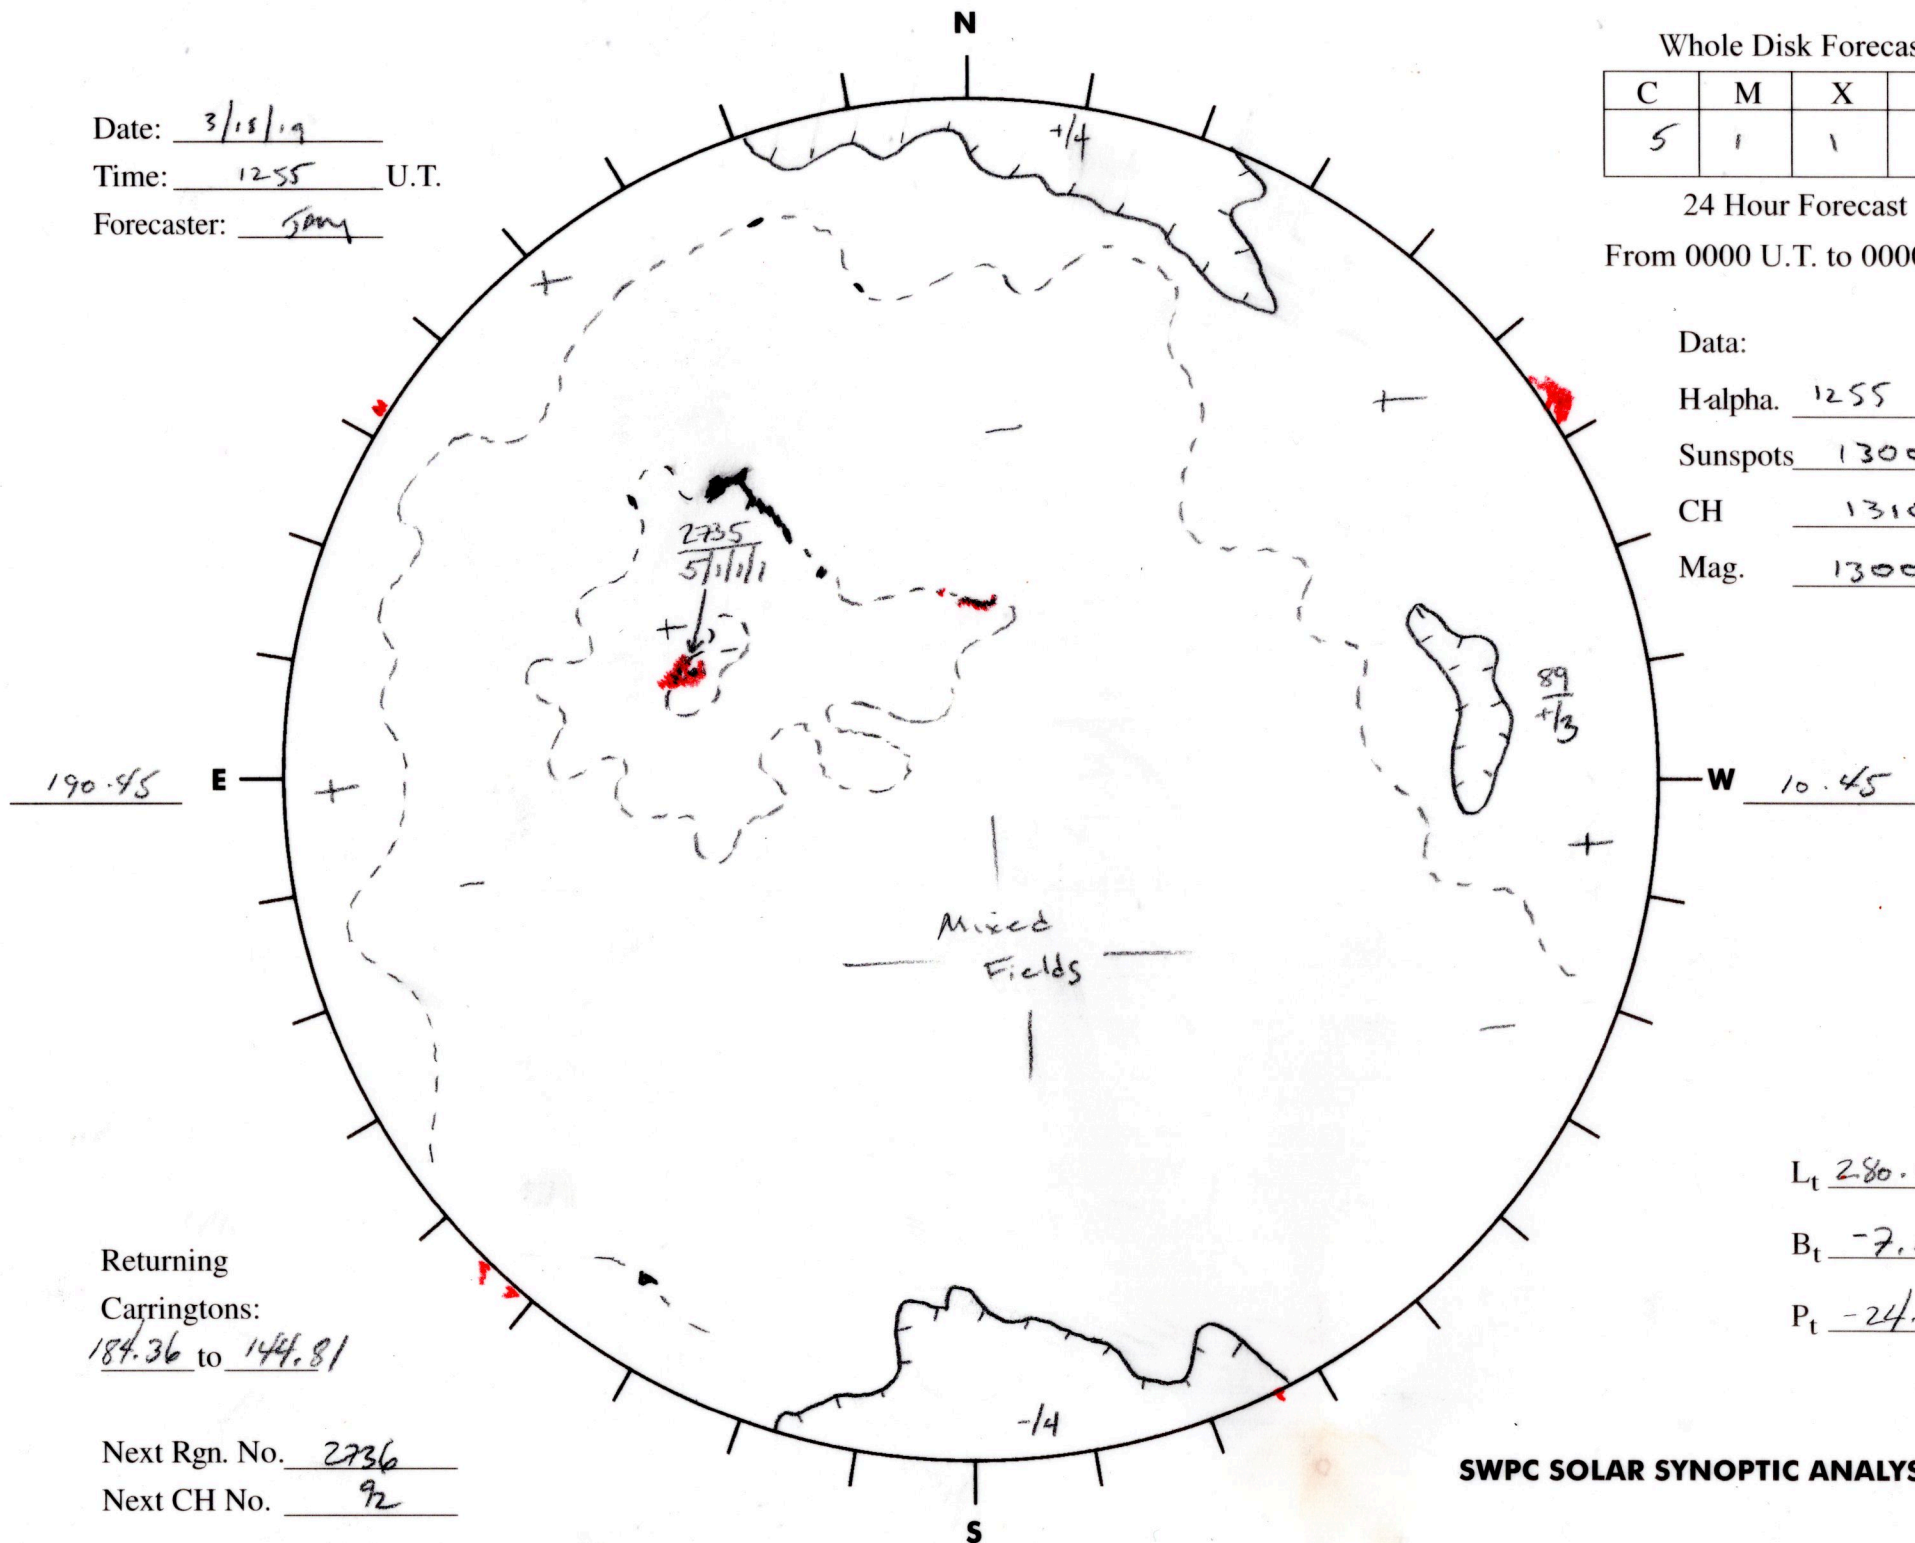

Date: 3/18/19
 Time: 1255 U.T.
 Forecaster: Sony

Whole Disk Forecast

C	M	X	P
5	1	1	1

24 Hour Forecast
 From 0000 U.T. to 0000 U.T.

Data:
 H α . 1255 U.T.
 Sunspots 1300 U.T.
 CH 1310 U.T.
 Mag. 1300 U.T.

Returning
 Carringtons:
184.36 to 144.81

Next Rgn. No. 2736
 Next CH No. 92

L_t 280.45
 B_t -7.10
 P_t -24.89