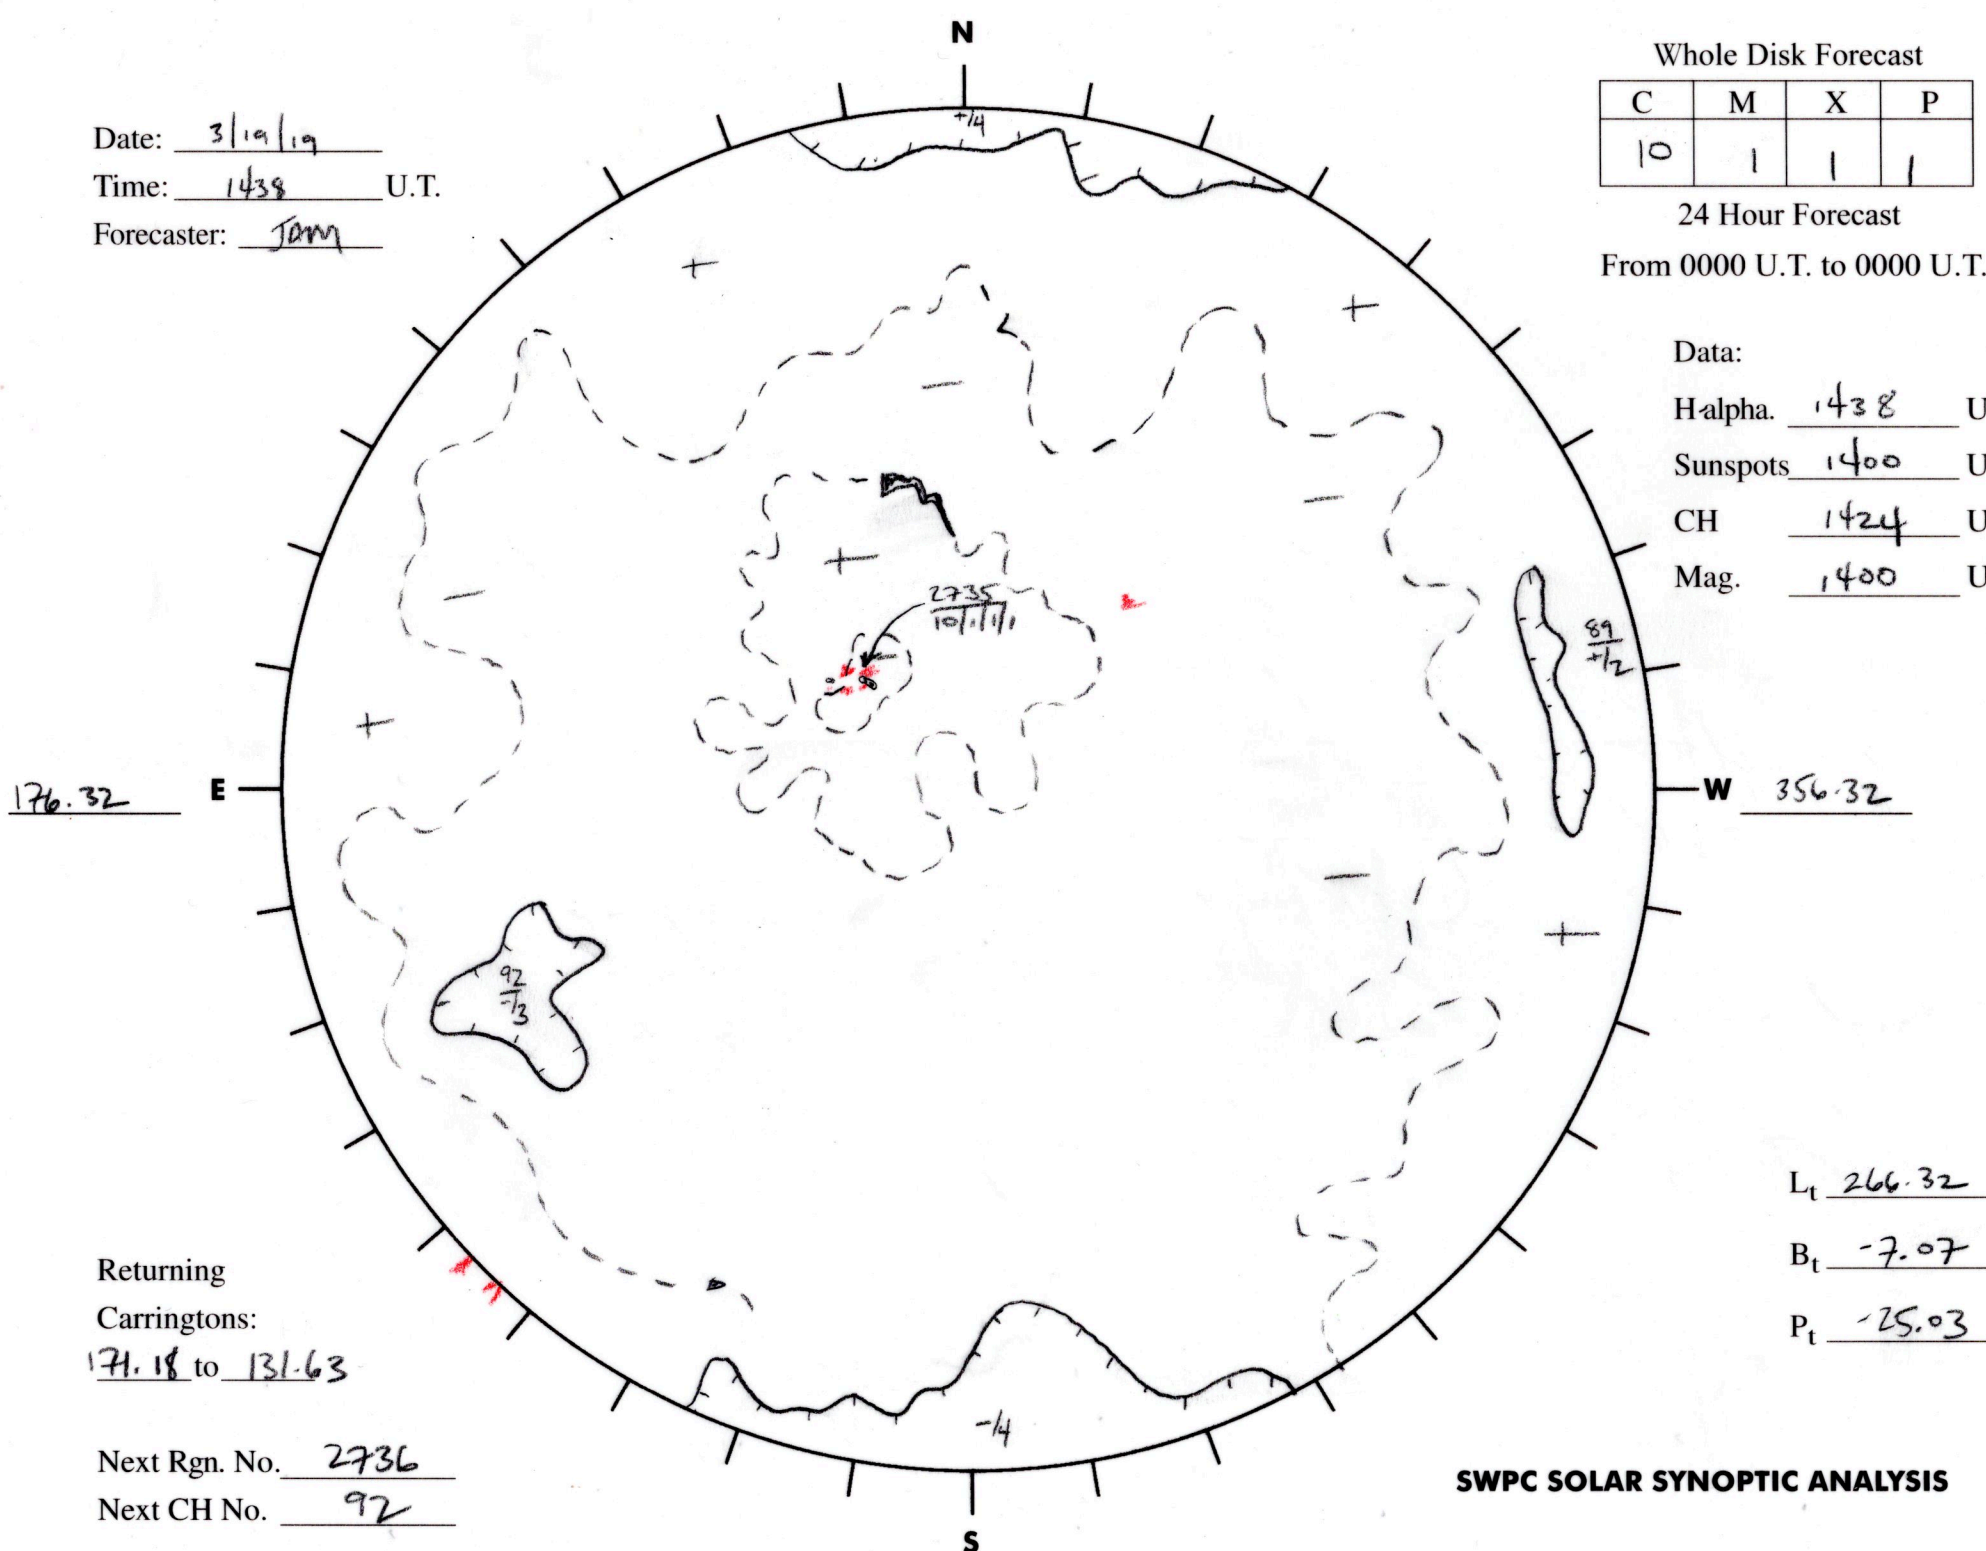

Date: 3/19/19
 Time: 1438 U.T.
 Forecaster: JAM

Whole Disk Forecast

C	M	X	P
10	1	1	1

24 Hour Forecast
 From 0000 U.T. to 0000 U.T.

Data:
 H α . 1438 U.T.
 Sunspots 1400 U.T.
 CH 1424 U.T.
 Mag. 1400 U.T.

176.32 E

W 356.32

Returning
 Carringtons:
171.18 to 131.63

Next Rgn. No. 2736
 Next CH No. 92

L_t 266.32
 B_t -7.07
 P_t -25.03