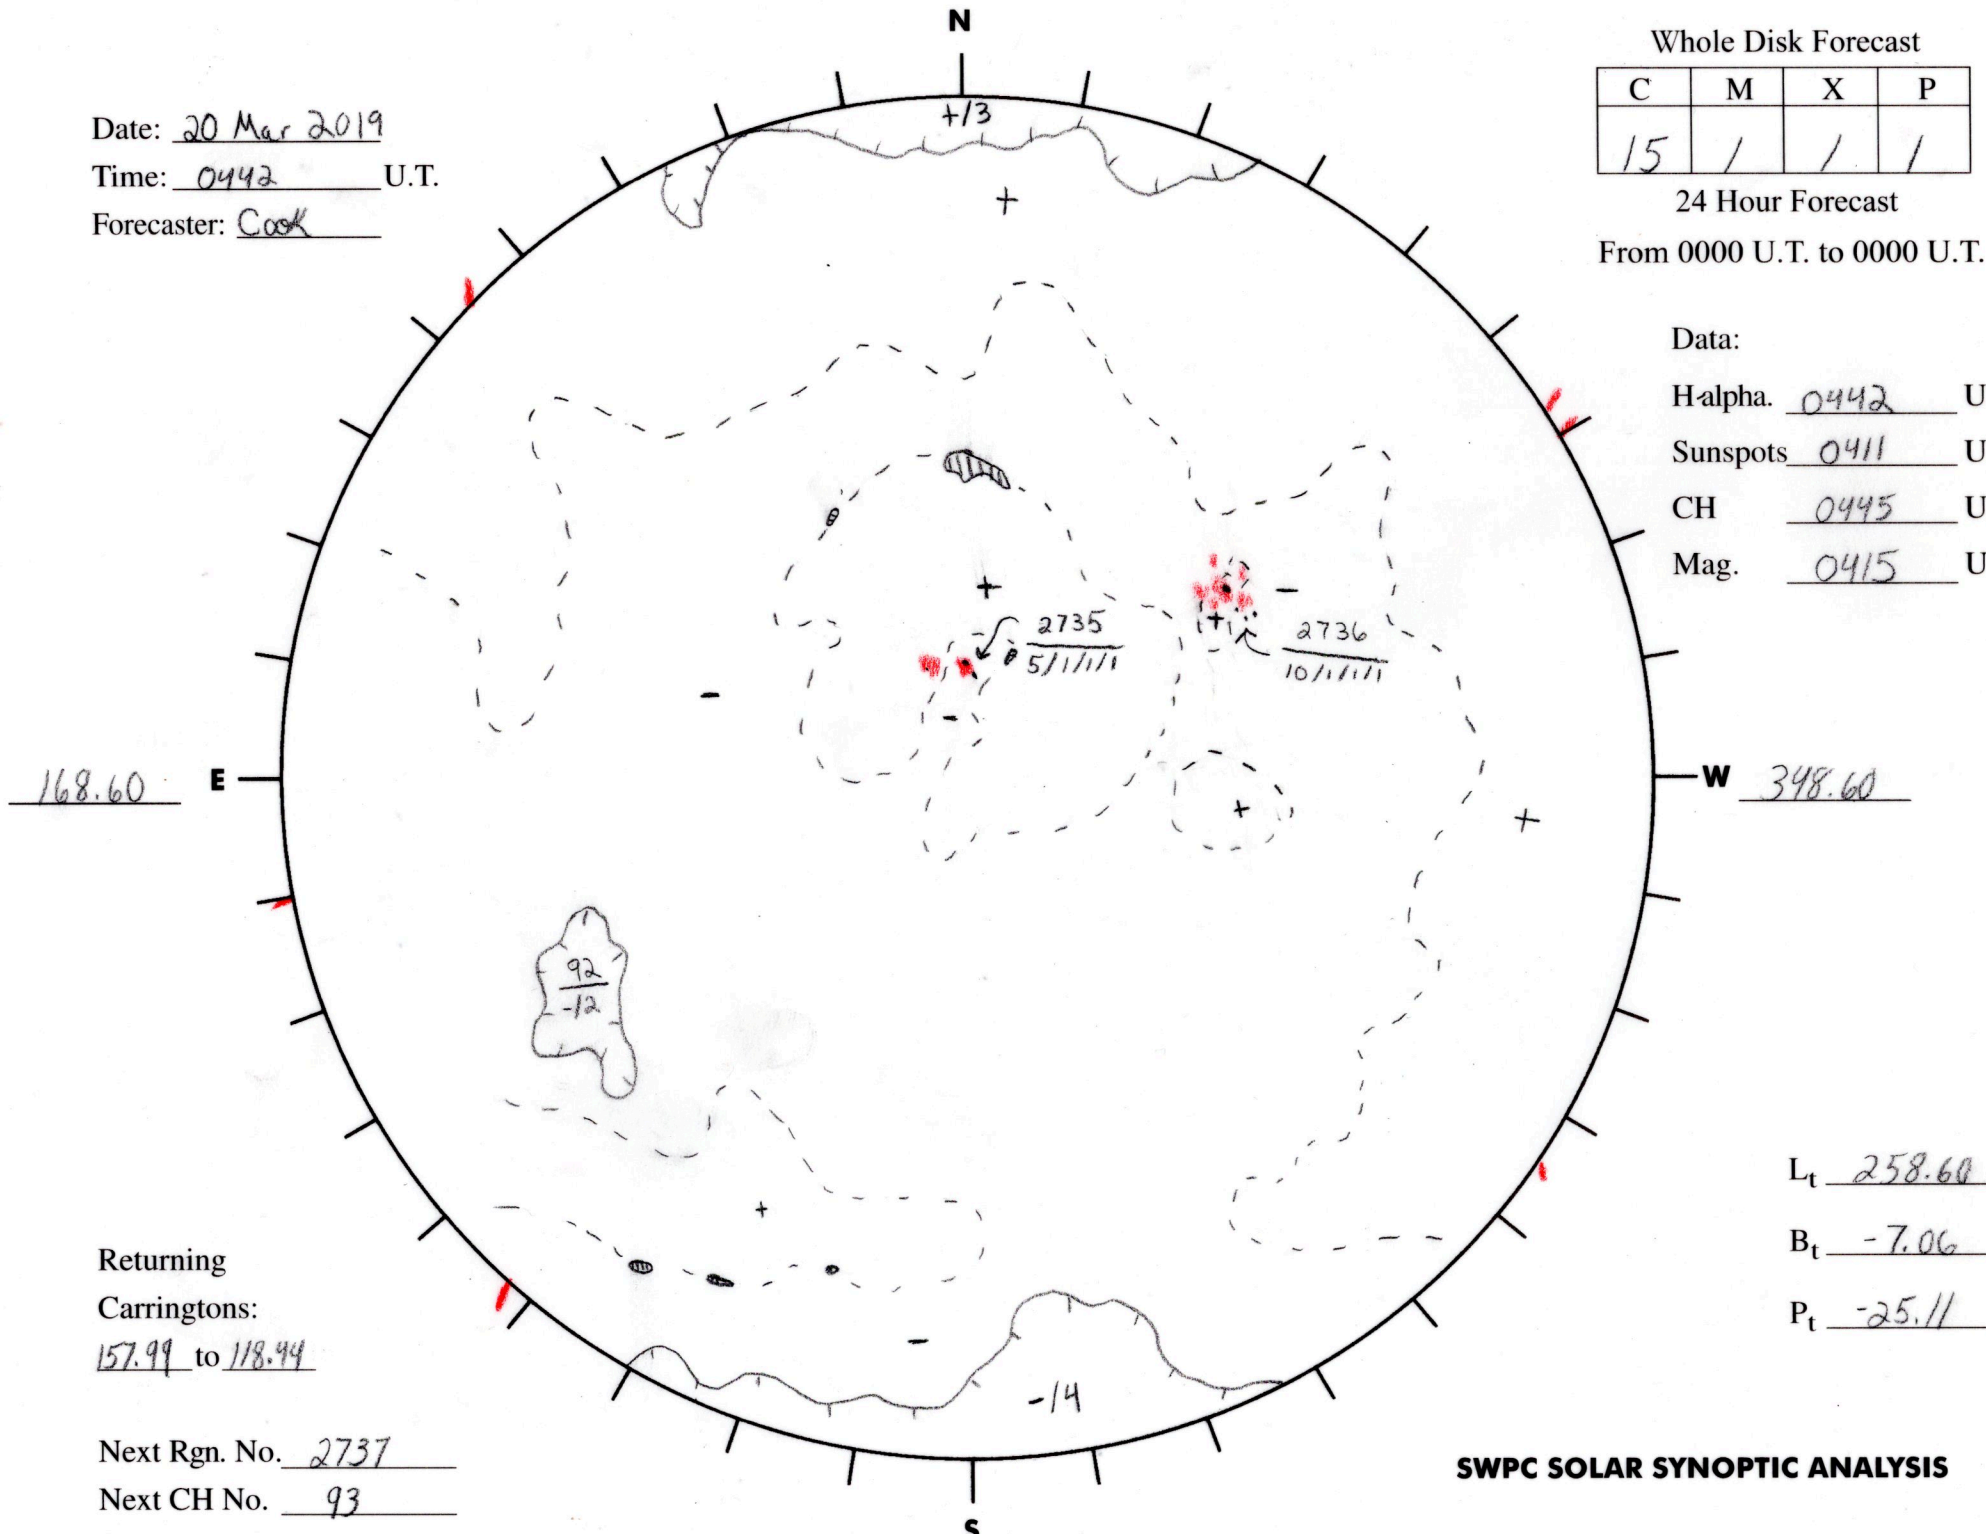

Date: 20 Mar 2019
 Time: 0442 U.T.
 Forecaster: Cook

Whole Disk Forecast

C	M	X	P
15	1	1	1

24 Hour Forecast
 From 0000 U.T. to 0000 U.T.

Data:

H-alpha. 0442 U.T.

Sunspots 0411 U.T.

CH 0445 U.T.

Mag. 0415 U.T.

348.60 W

168.60 E

L_t 258.60

B_t -7.06

P_t -25.11

Returning
 Carringtons:
157.99 to 118.44

Next Rgn. No. 2737

Next CH No. 93

SWPC SOLAR SYNOPTIC ANALYSIS