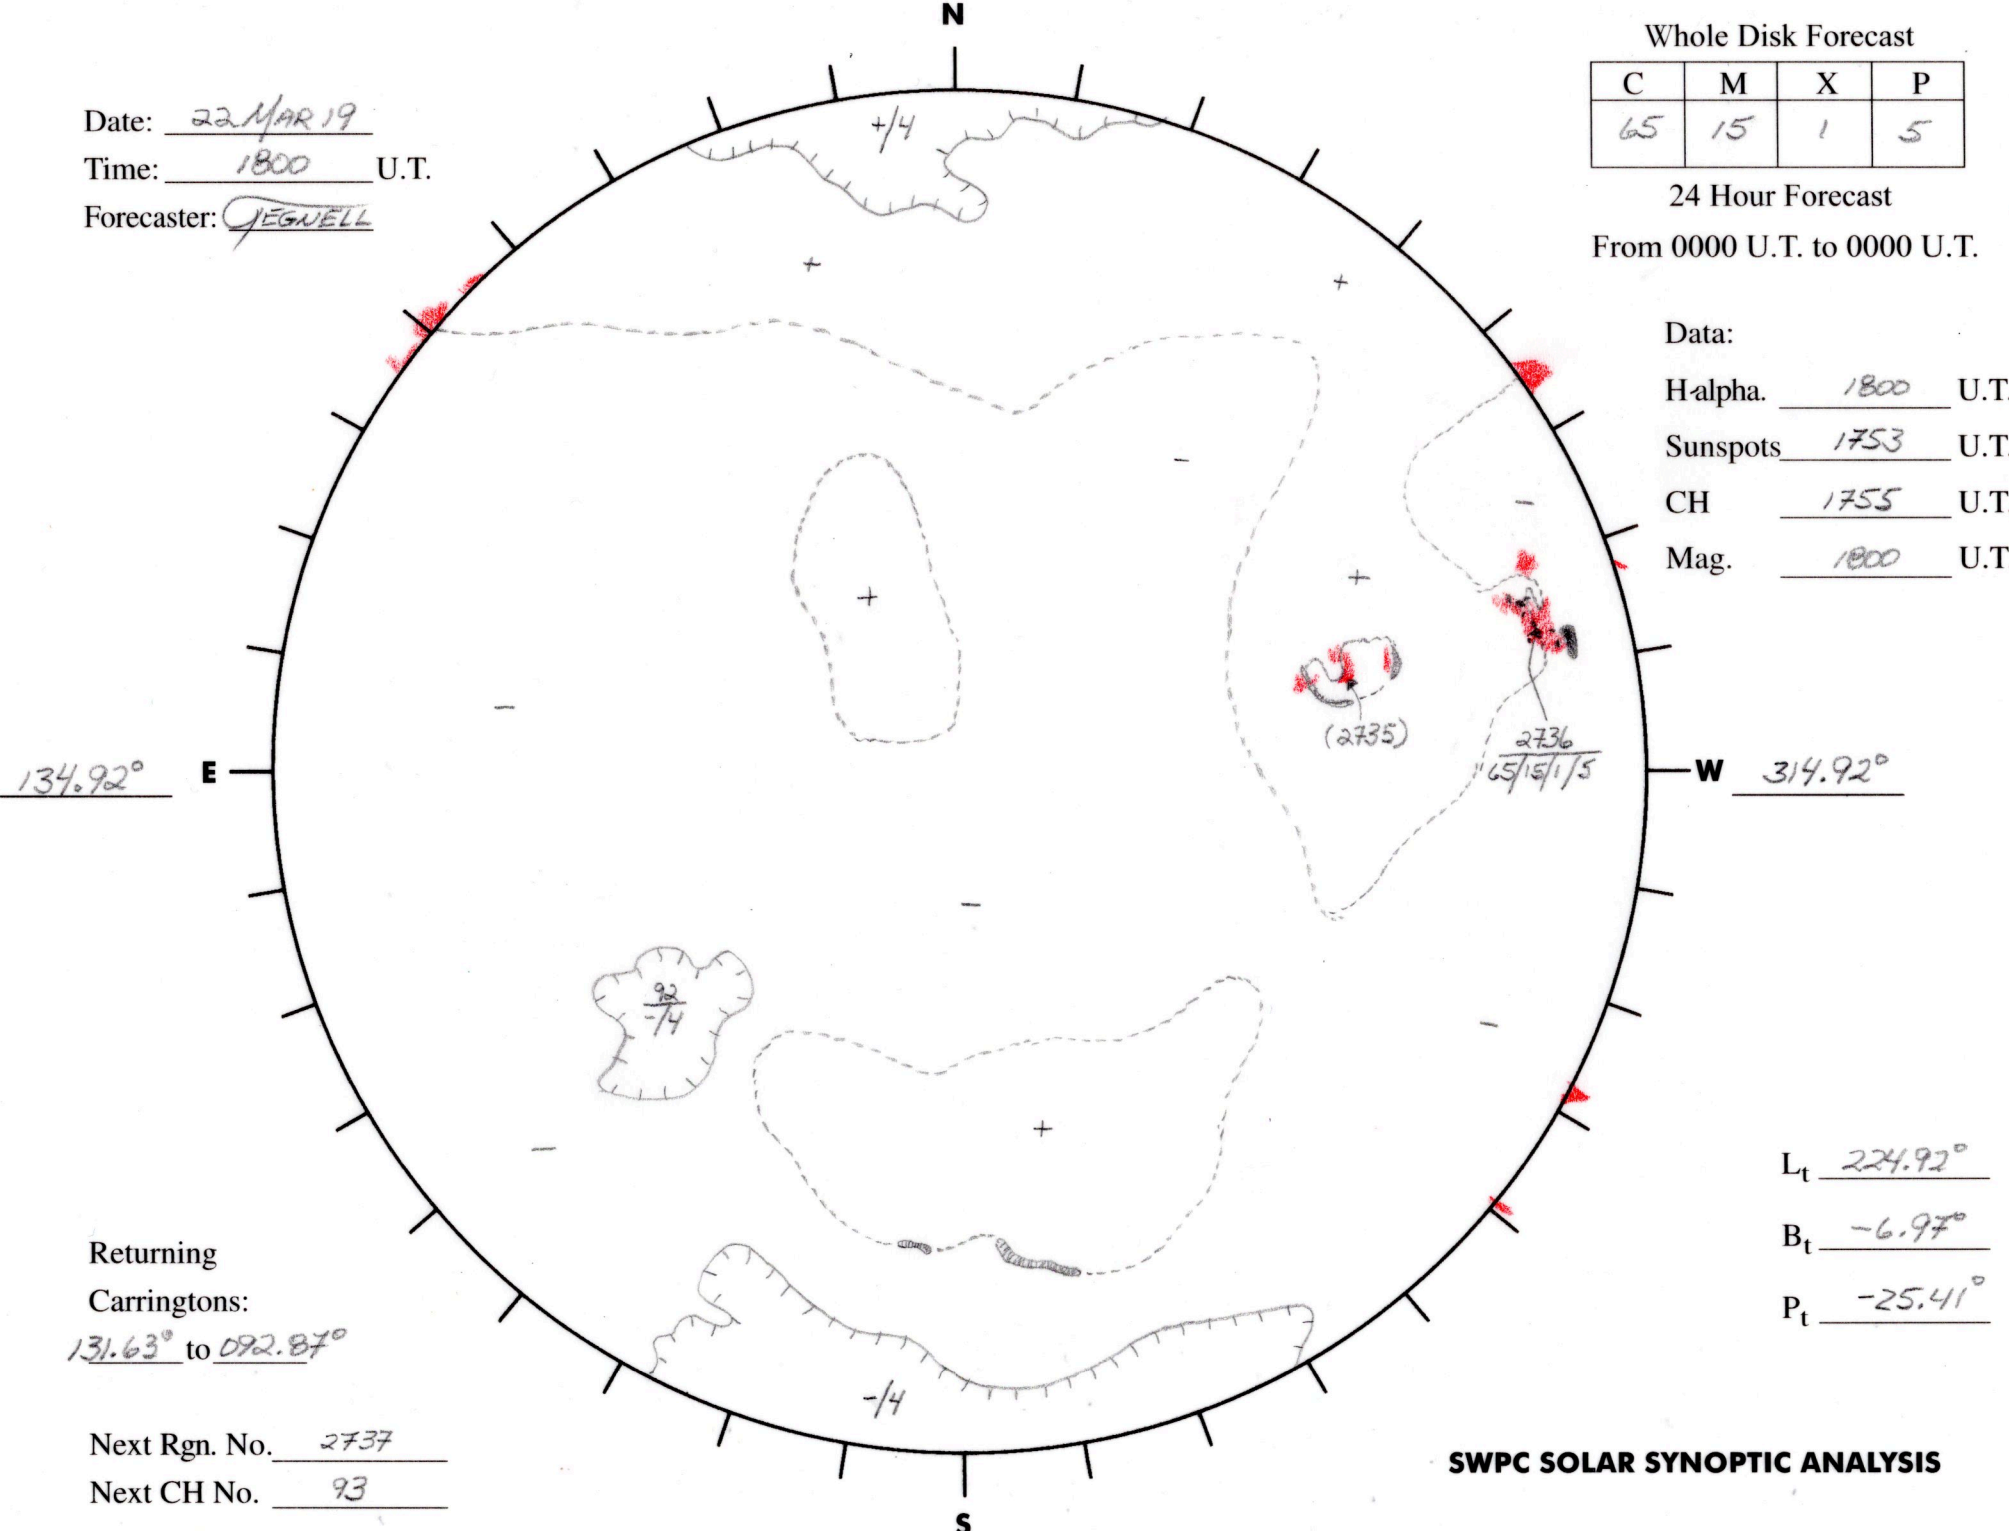

Date: 22 MAR 19
 Time: 1800 U.T.
 Forecaster: JEGUELL

Whole Disk Forecast

C	M	X	P
65	15	1	5

24 Hour Forecast
 From 0000 U.T. to 0000 U.T.

Data:
 H-alpha. 1800 U.T.
 Sunspots 1753 U.T.
 CH 1755 U.T.
 Mag. 1800 U.T.

134.92° E

W 314.92°

Returning Carringtons:
131.63° to 092.87°

L_t 224.92°
 B_t -6.97°
 P_t -25.41°

Next Rgn. No. 2737
 Next CH No. 93