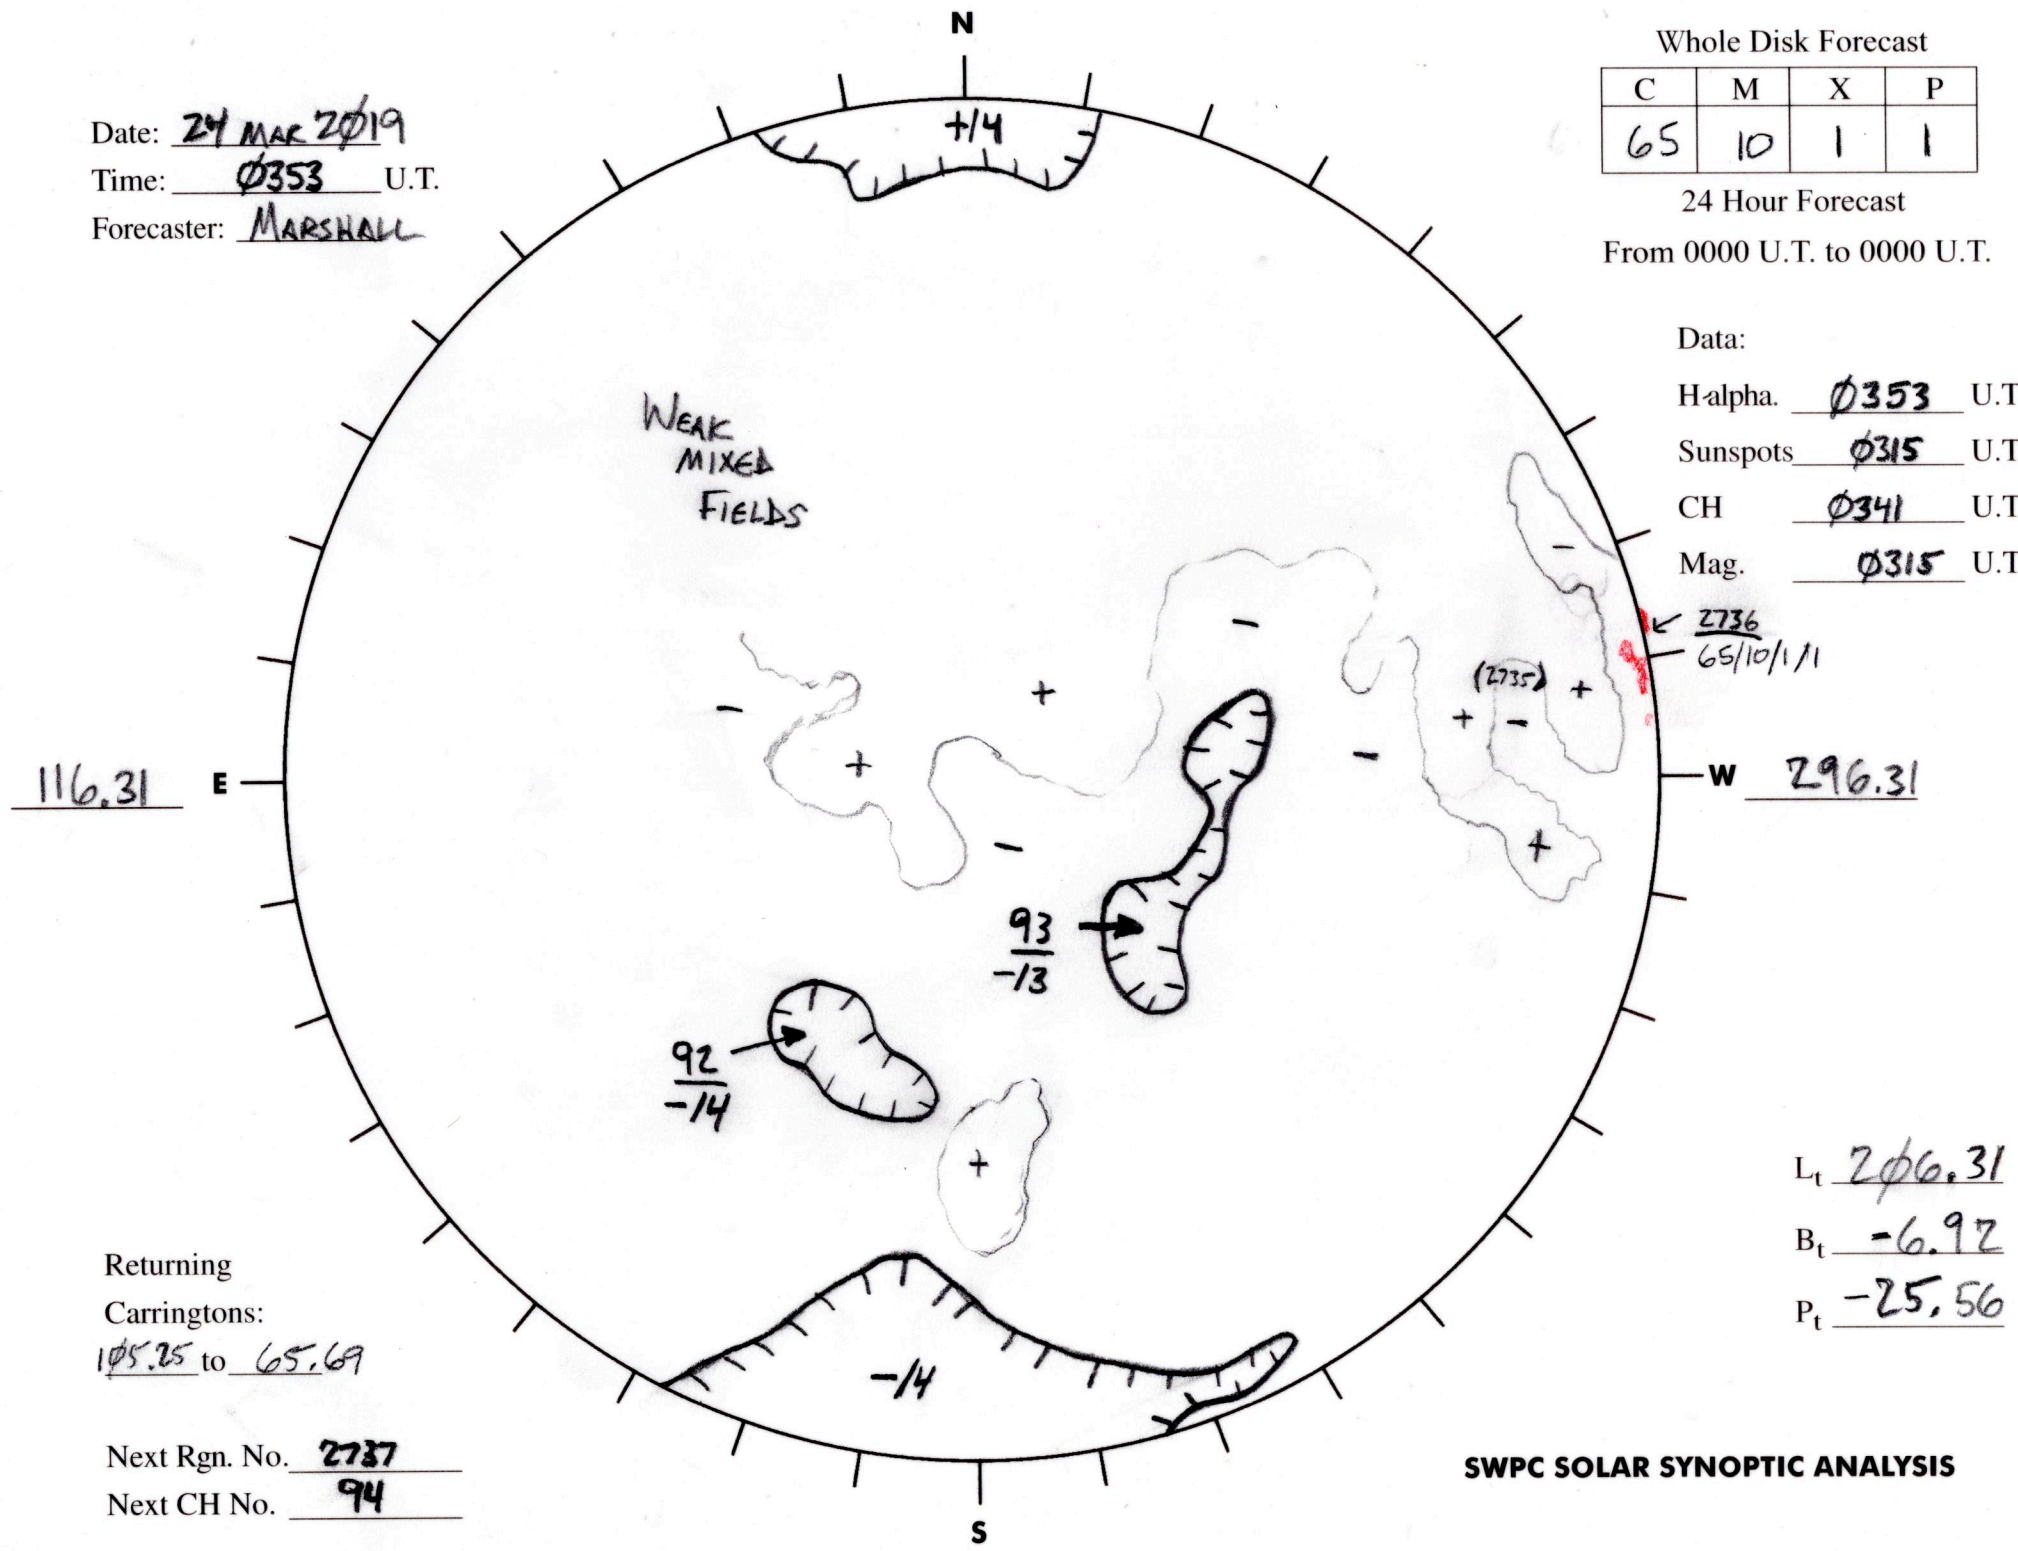

Date: 24 MAR 2019  
 Time: 0353 U.T.  
 Forecaster: MARSHALL

Whole Disk Forecast

C	M	X	P
65	10	1	1

24 Hour Forecast  
 From 0000 U.T. to 0000 U.T.

Data:  
 H-alpha. 0353 U.T.  
 Sunspots 0315 U.T.  
 CH 0341 U.T.  
 Mag. 0315 U.T.

116.31 E

W 296.31

Returning  
 Carringtons:  
105.25 to 65.69

$L_t$  206.31  
 $B_t$  -6.92  
 $P_t$  -25.56

Next Rgn. No. 2737  
 Next CH No. 94