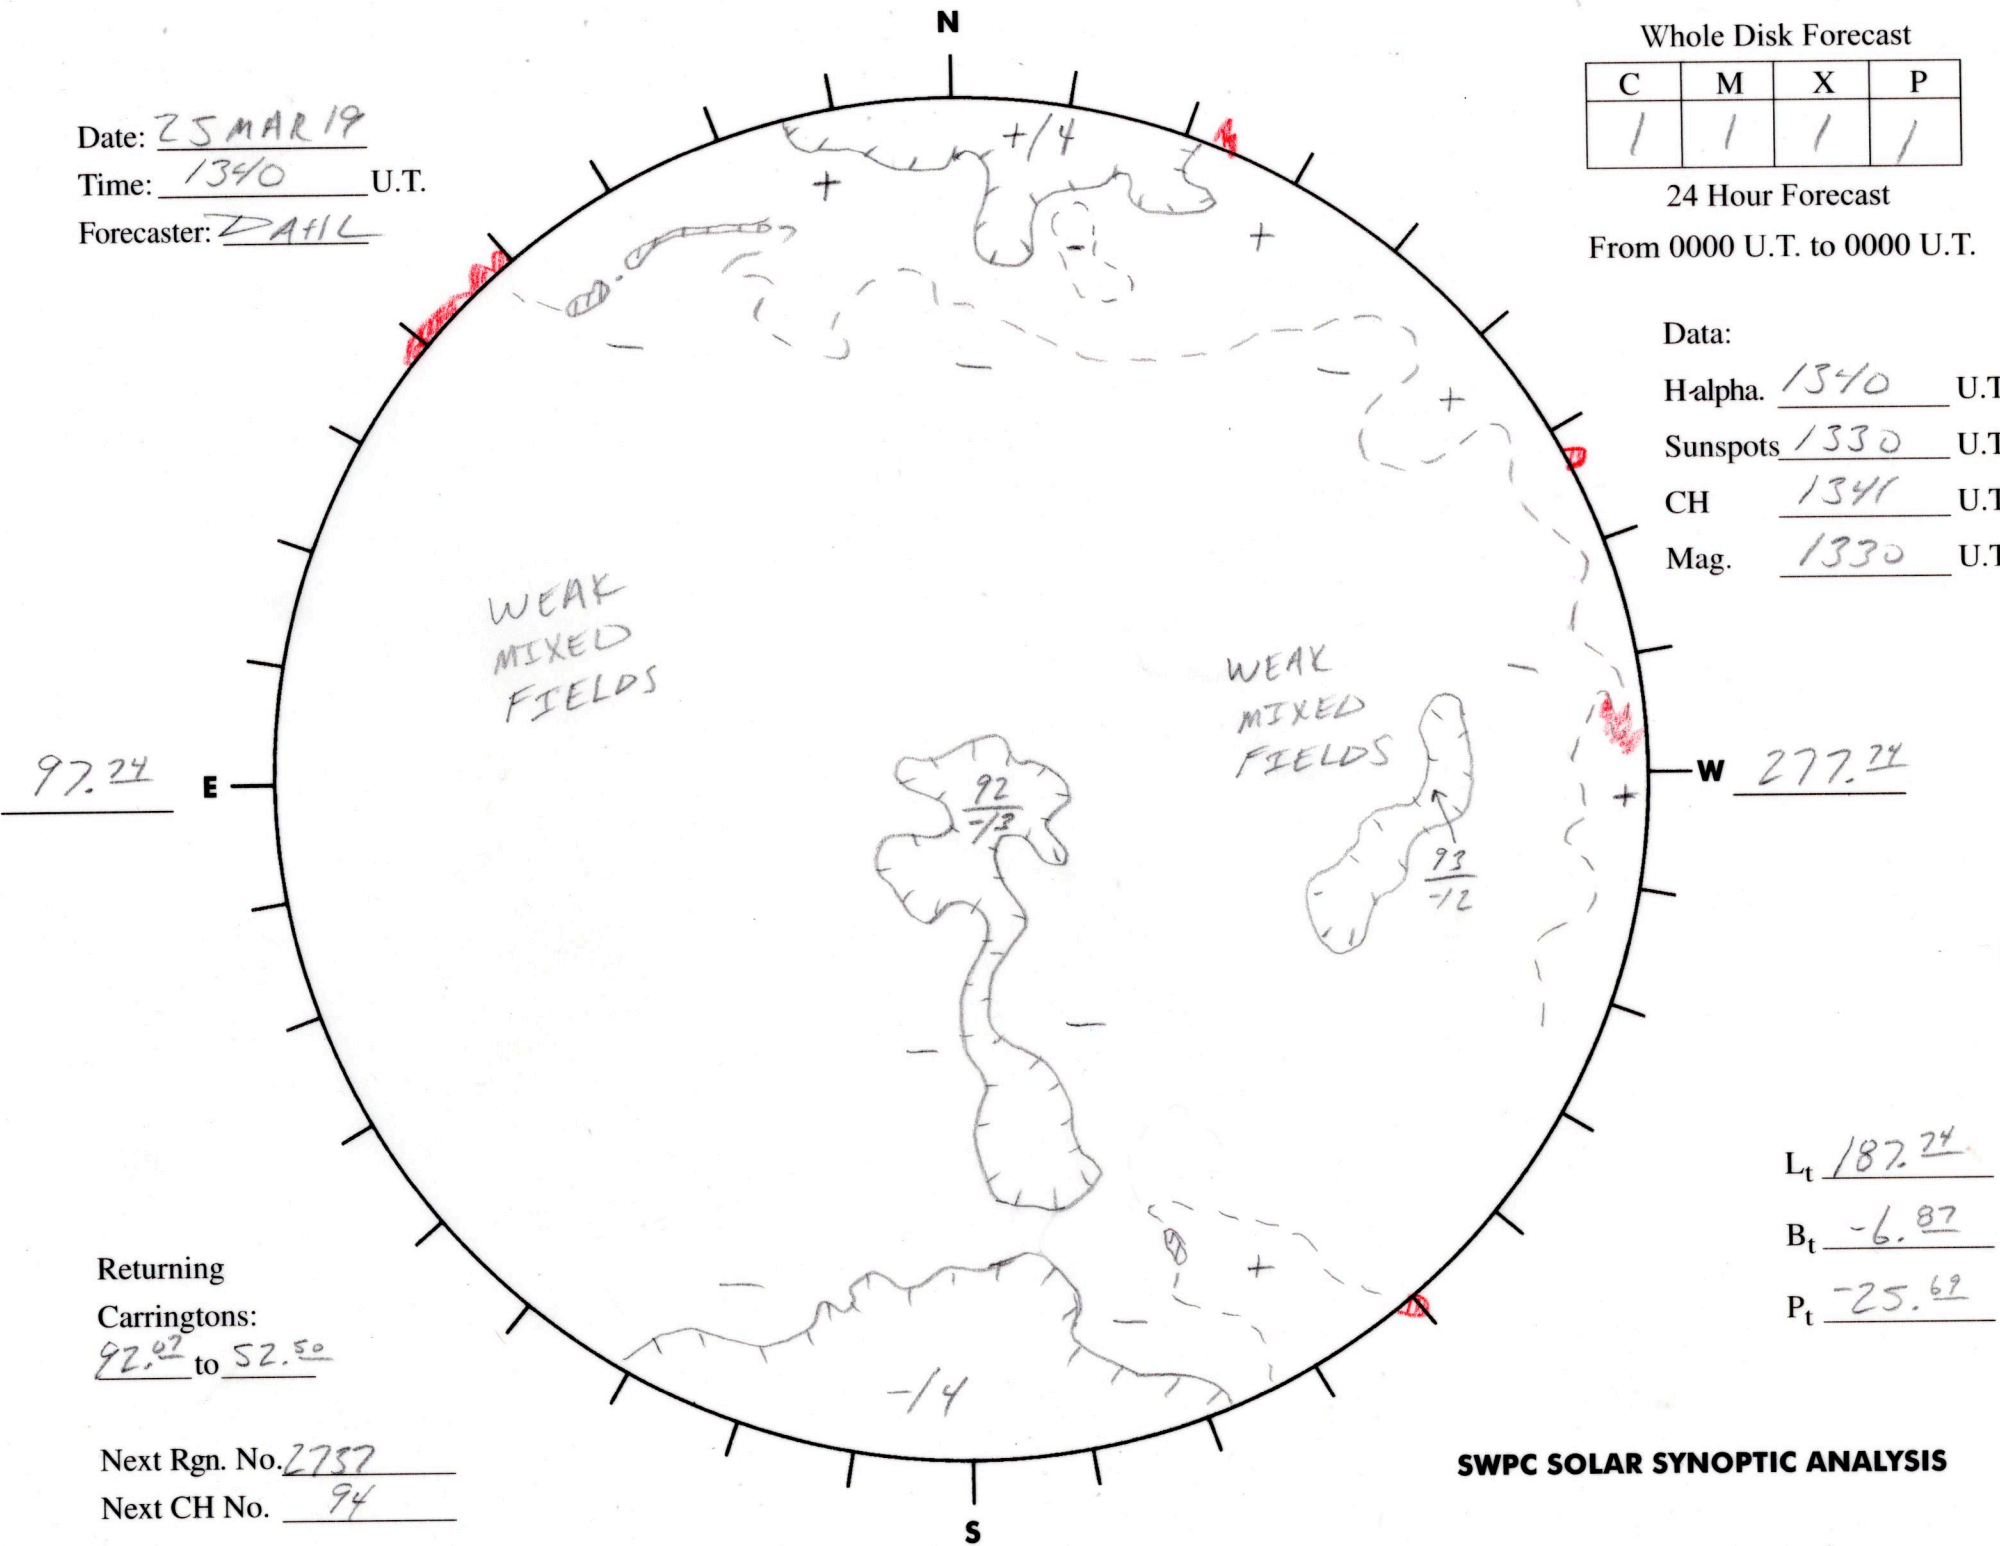

Date: 25 MAR 19
 Time: 1340 U.T.
 Forecaster: ZAHIL

Whole Disk Forecast

C	M	X	P
/	/	/	/

24 Hour Forecast
 From 0000 U.T. to 0000 U.T.

Data:
 H-alpha. 1340 U.T.
 Sunspots 1330 U.T.
 CH 1341 U.T.
 Mag. 1330 U.T.

Returning
 Carringtons:
92.02 to 52.50

Next Rgn. No. 2737
 Next CH No. 94

L_t 187.24
 B_t -6.87
 P_t -25.62