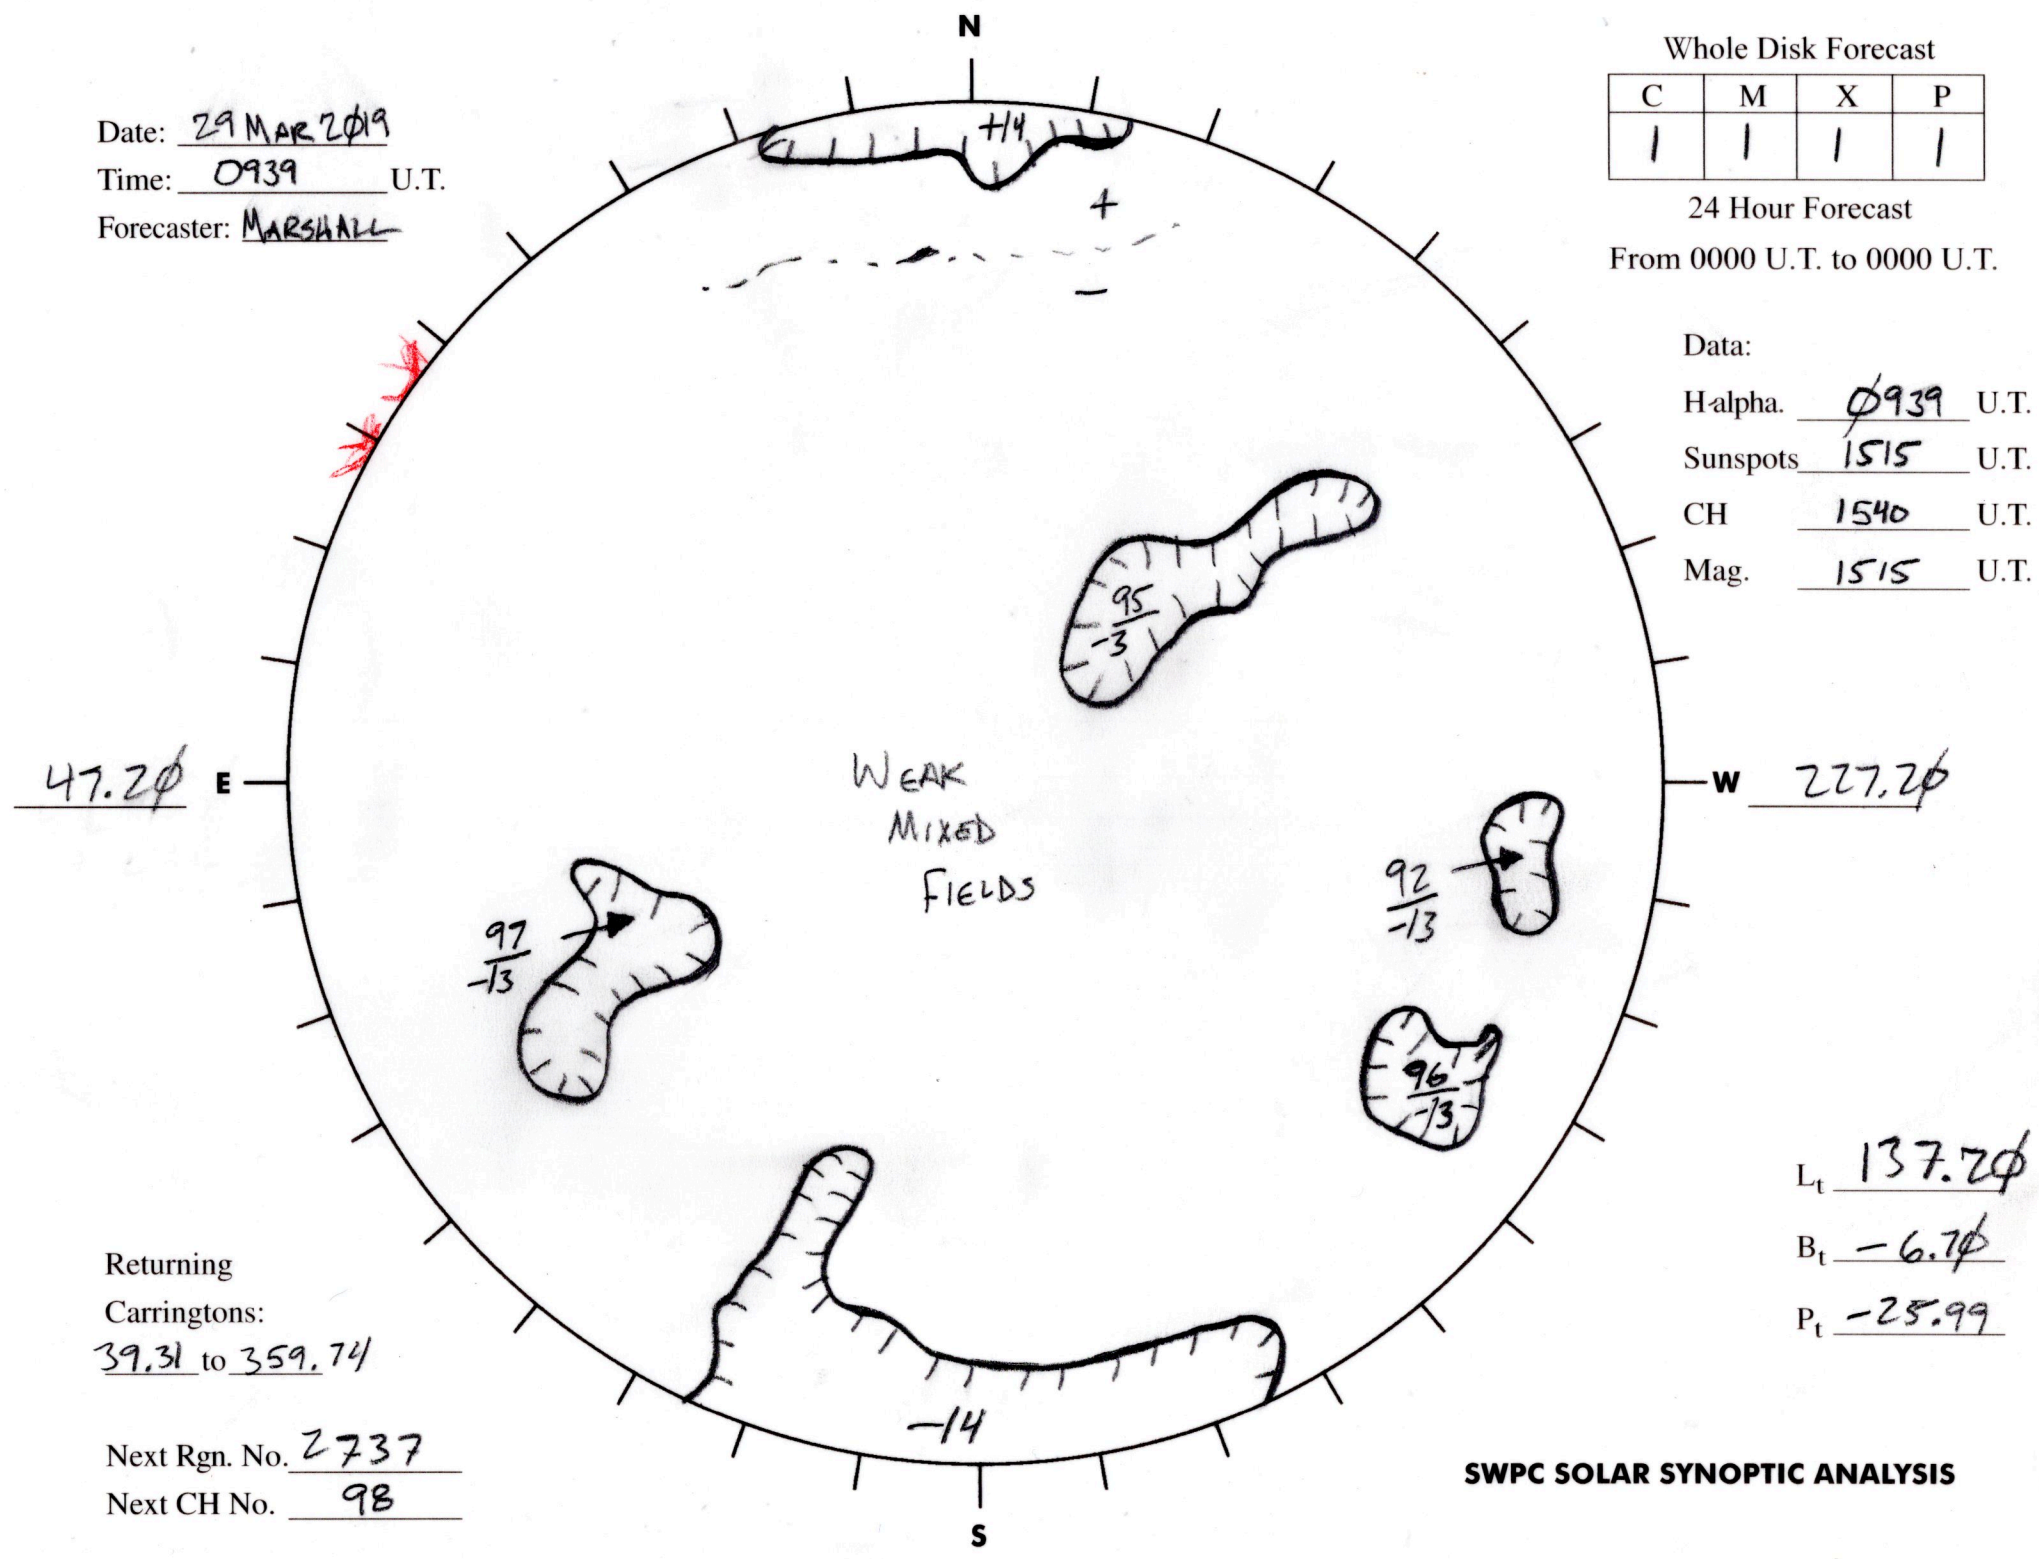

Date: 29 MAR 2019
 Time: 0939 U.T.
 Forecaster: MARSHALL

Whole Disk Forecast

C	M	X	P

24 Hour Forecast
 From 0000 U.T. to 0000 U.T.

Data:
 H-alpha. 0939 U.T.
 Sunspots 1515 U.T.
 CH 1540 U.T.
 Mag. 1515 U.T.

47.20 E

W 227.20

Returning Carringtons:
39.31 to 359.74

Next Rgn. No. 2737
 Next CH No. 98

L_t 137.20
 B_t -6.70
 P_t -25.99