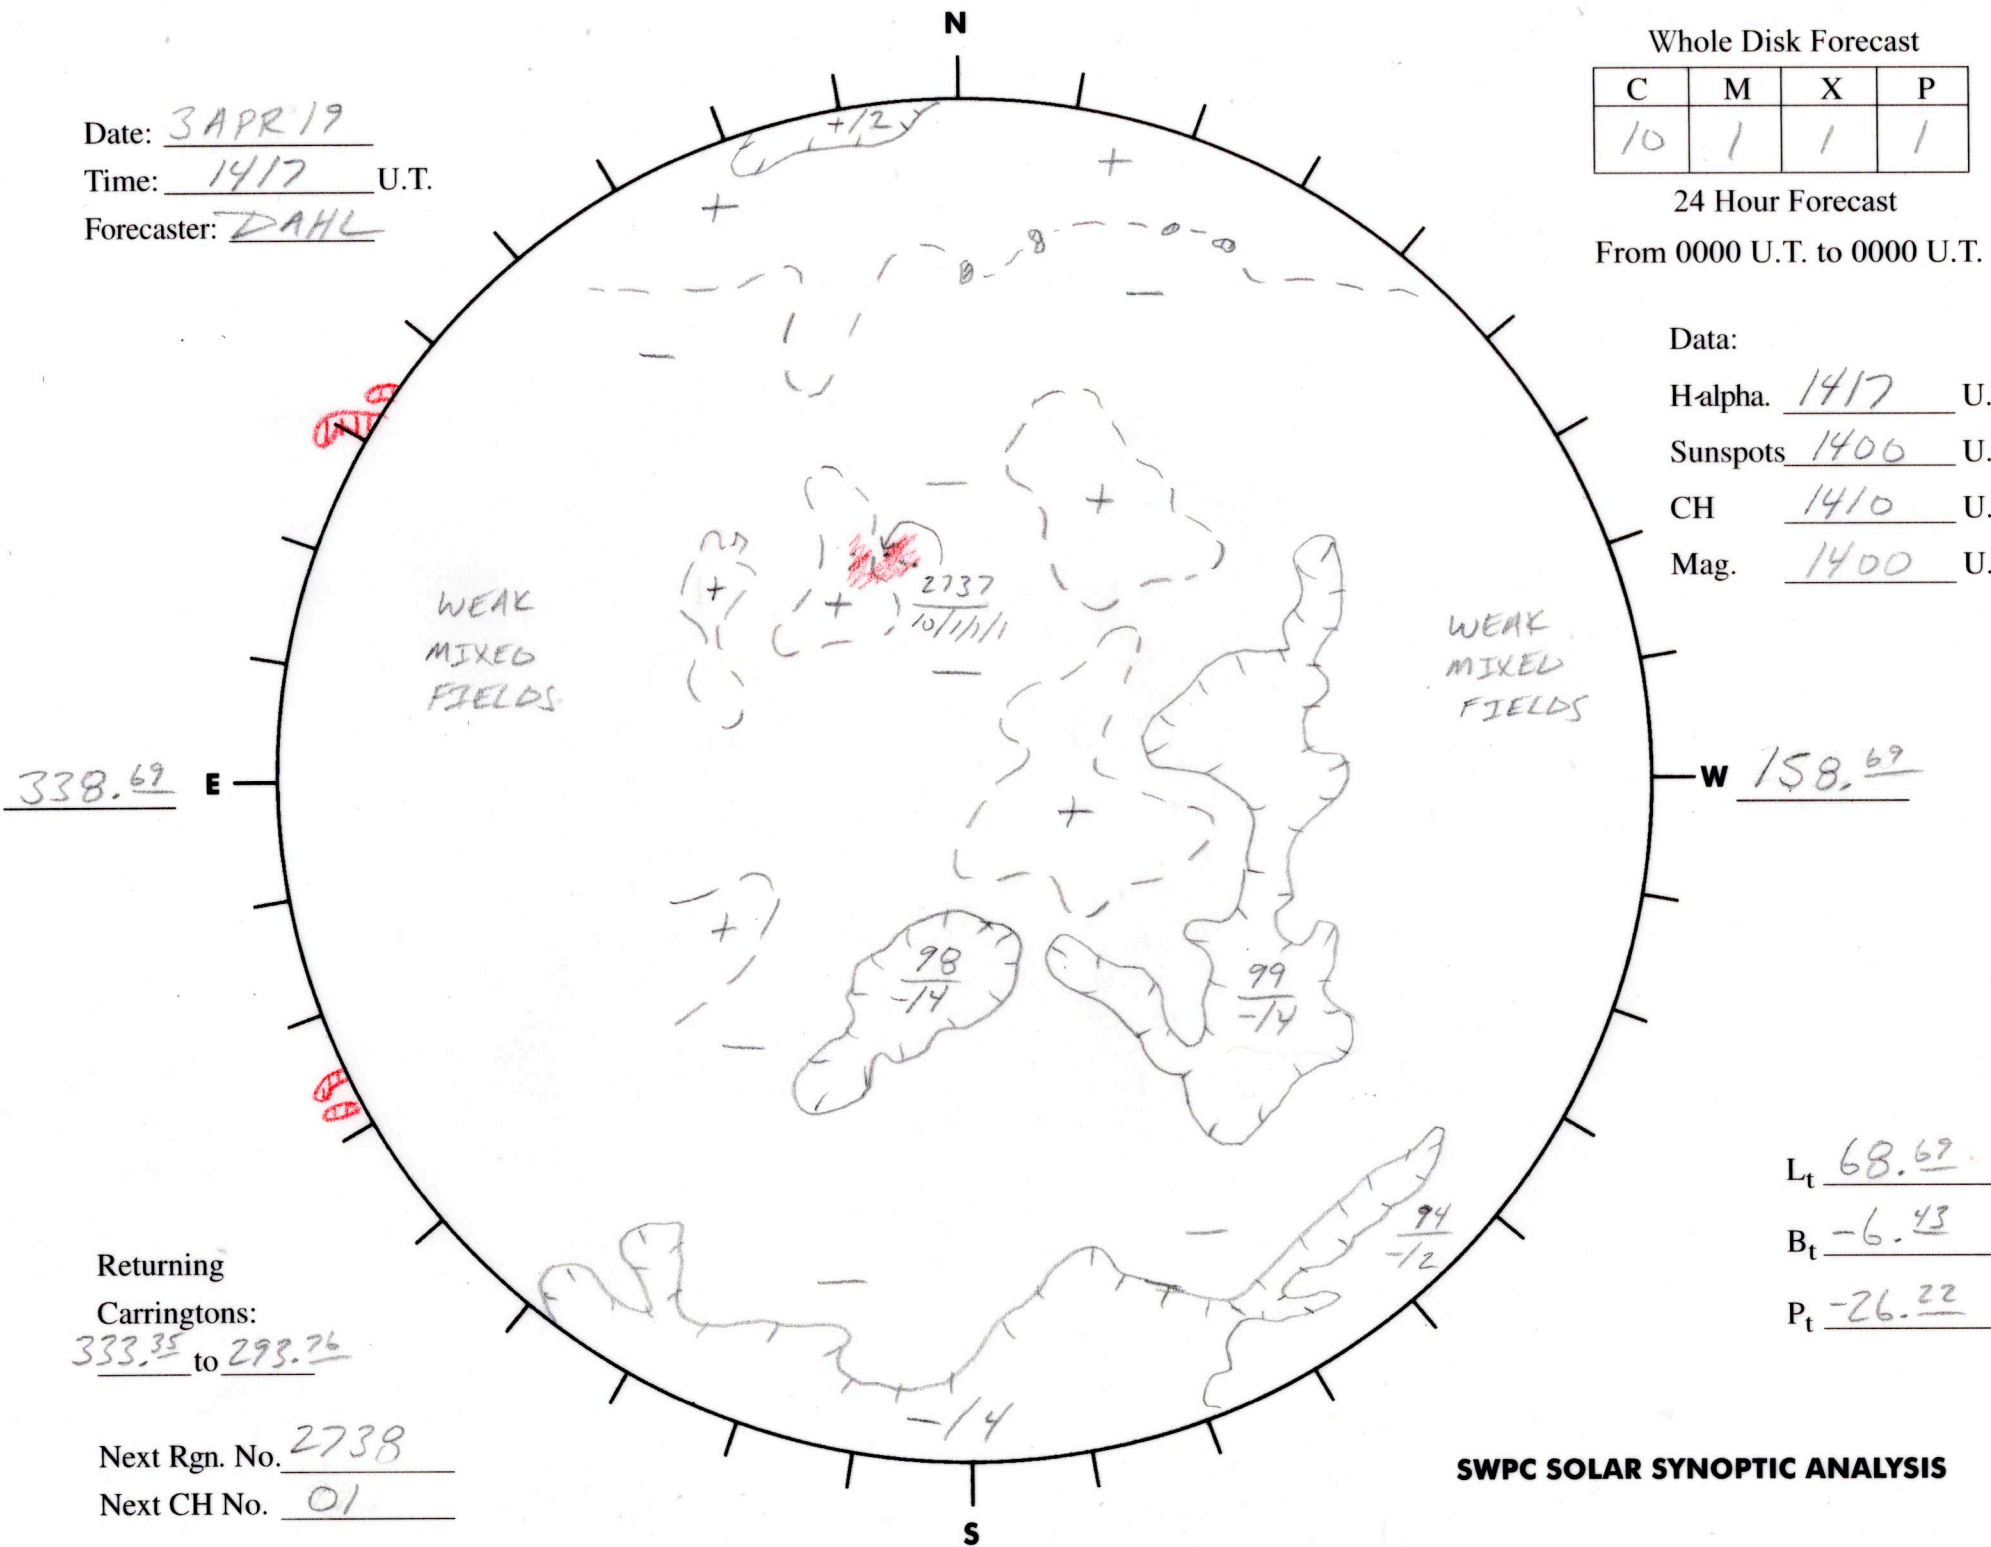

Date: 3 APR 19
 Time: 1417 U.T.
 Forecaster: DAHL

Whole Disk Forecast

C	M	X	P
10	1	1	1

24 Hour Forecast

From 0000 U.T. to 0000 U.T.

Data:

H-alpha. 1417 U.T.

Sunspots 1400 U.T.

CH 1410 U.T.

Mag. 1400 U.T.

338.69 E

W 158.69

Returning Carringtons:
333.35 to 293.76

Next Rgn. No. 2738
 Next CH No. 01

L_t 68.69
 B_t -6.43
 P_t -26.22