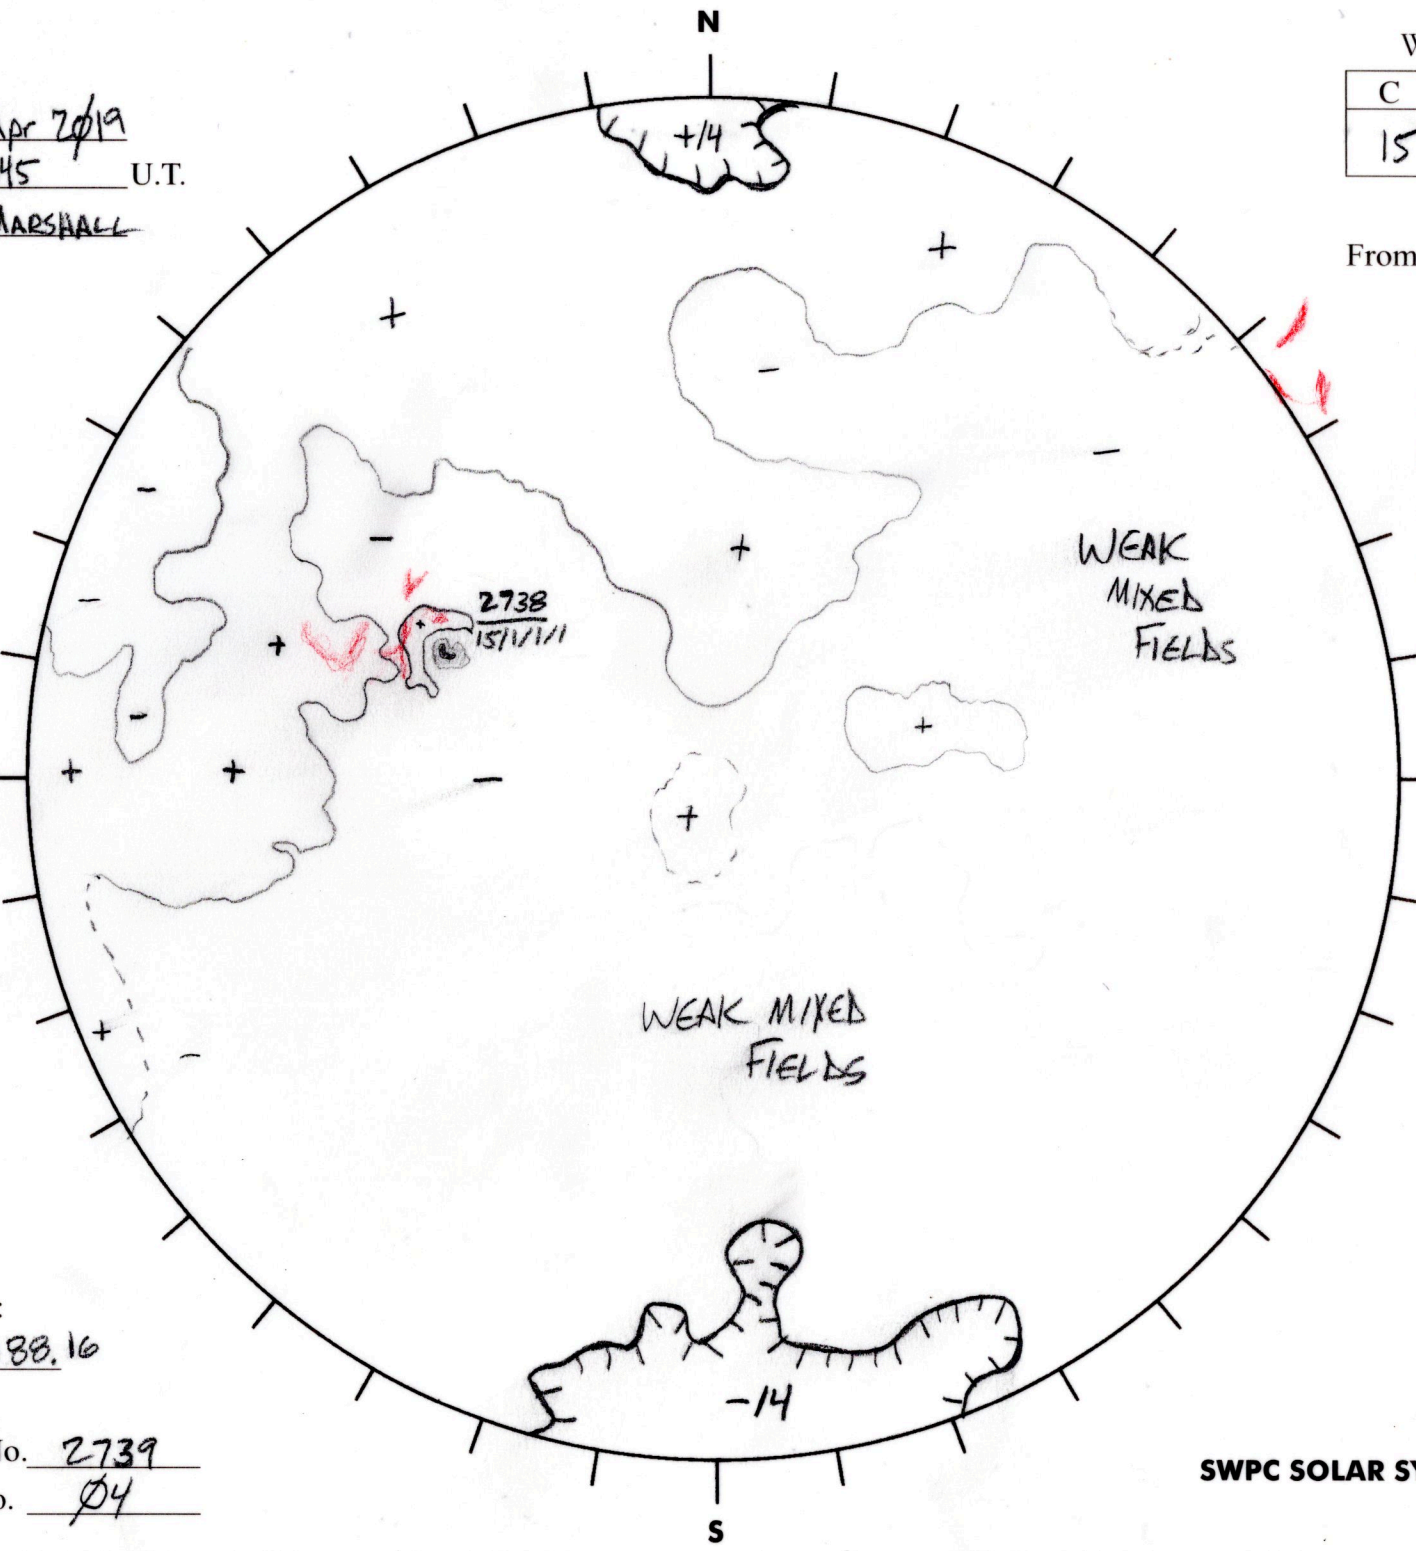

Date: 11 Apr 2019  
 Time: 1645 U.T.  
 Forecaster: MARSHALL

Whole Disk Forecast

C	M	X	P
15	1	1	1

24 Hour Forecast  
 From 0000 U.T. to 0000 U.T.

Data:  
 H-alpha. 1645 U.T.  
 Sunspots 1615 U.T.  
 CH 1640 U.T.  
 Mag. 1615 U.T.

231.75 E

W 51.75

Returning  
 Carringtons:  
227.77 to 188.16

Next Rgn. No. 2739  
 Next CH No. 04

$L_t$  321.75  
 $B_t$  -5.9\phi  
 $P_t$  -26.19