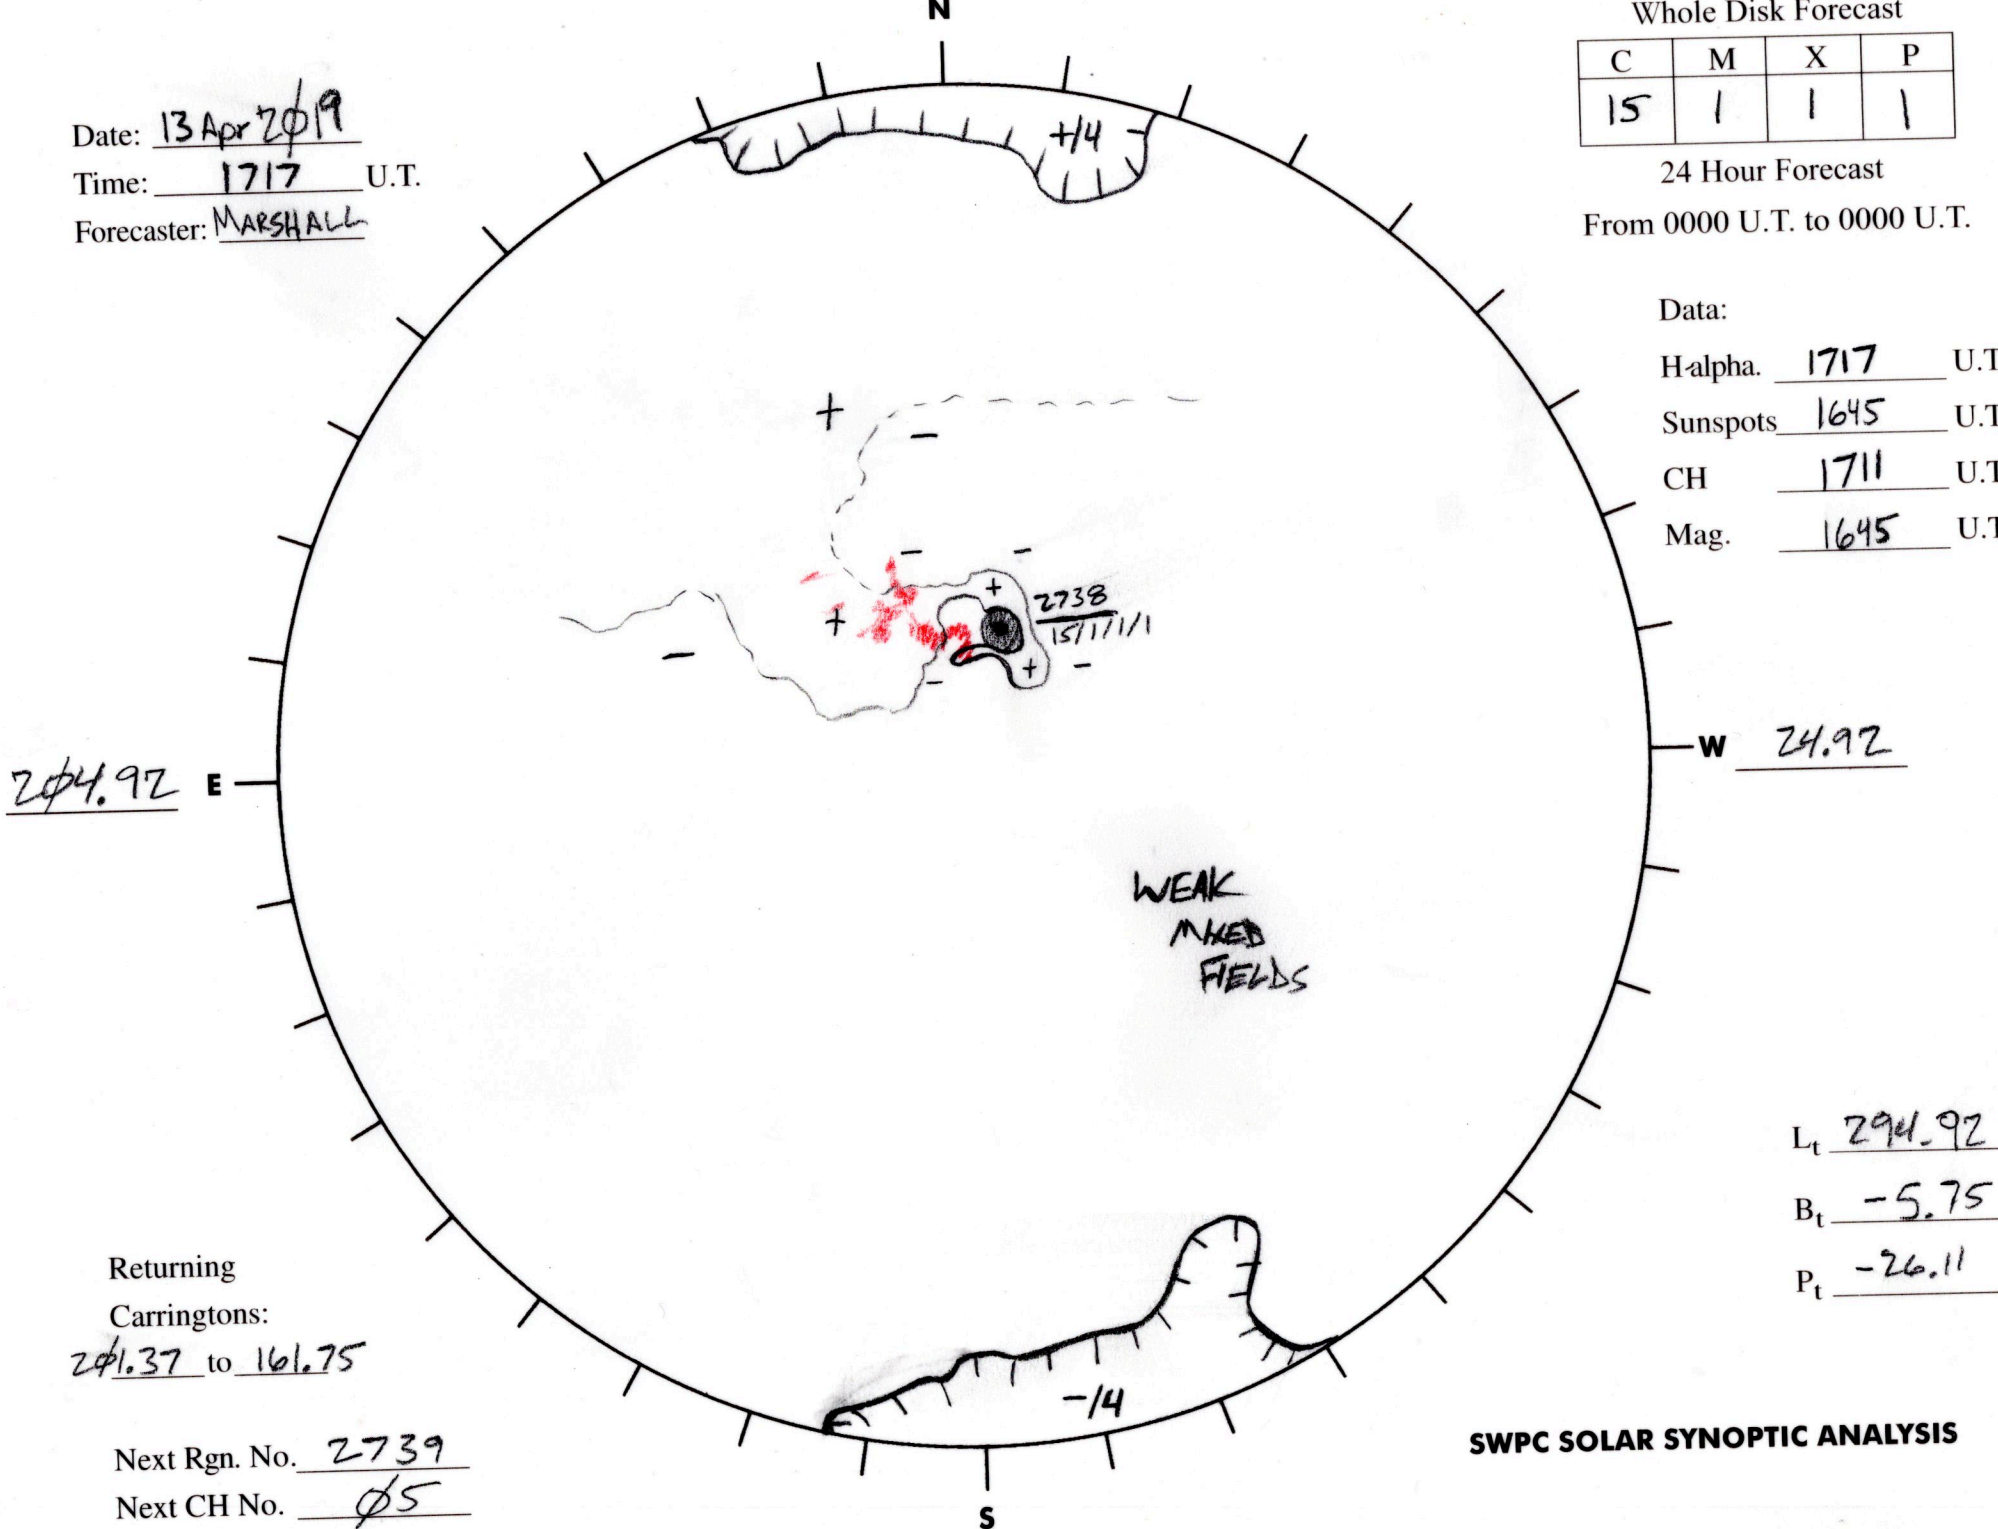

Date: 13 Apr 2019
 Time: 1717 U.T.
 Forecaster: MARSHALL

Whole Disk Forecast

C	M	X	P
15	1	1	1

24 Hour Forecast
 From 0000 U.T. to 0000 U.T.

Data:

H-alpha. 1717 U.T.

Sunspots 1645 U.T.

CH 1711 U.T.

Mag. 1645 U.T.

Returning Carringtons:
2737 to 161.75

Next Rgn. No. 2739
 Next CH No. 05

L_t 294.92

B_t -5.75

P_t -26.11