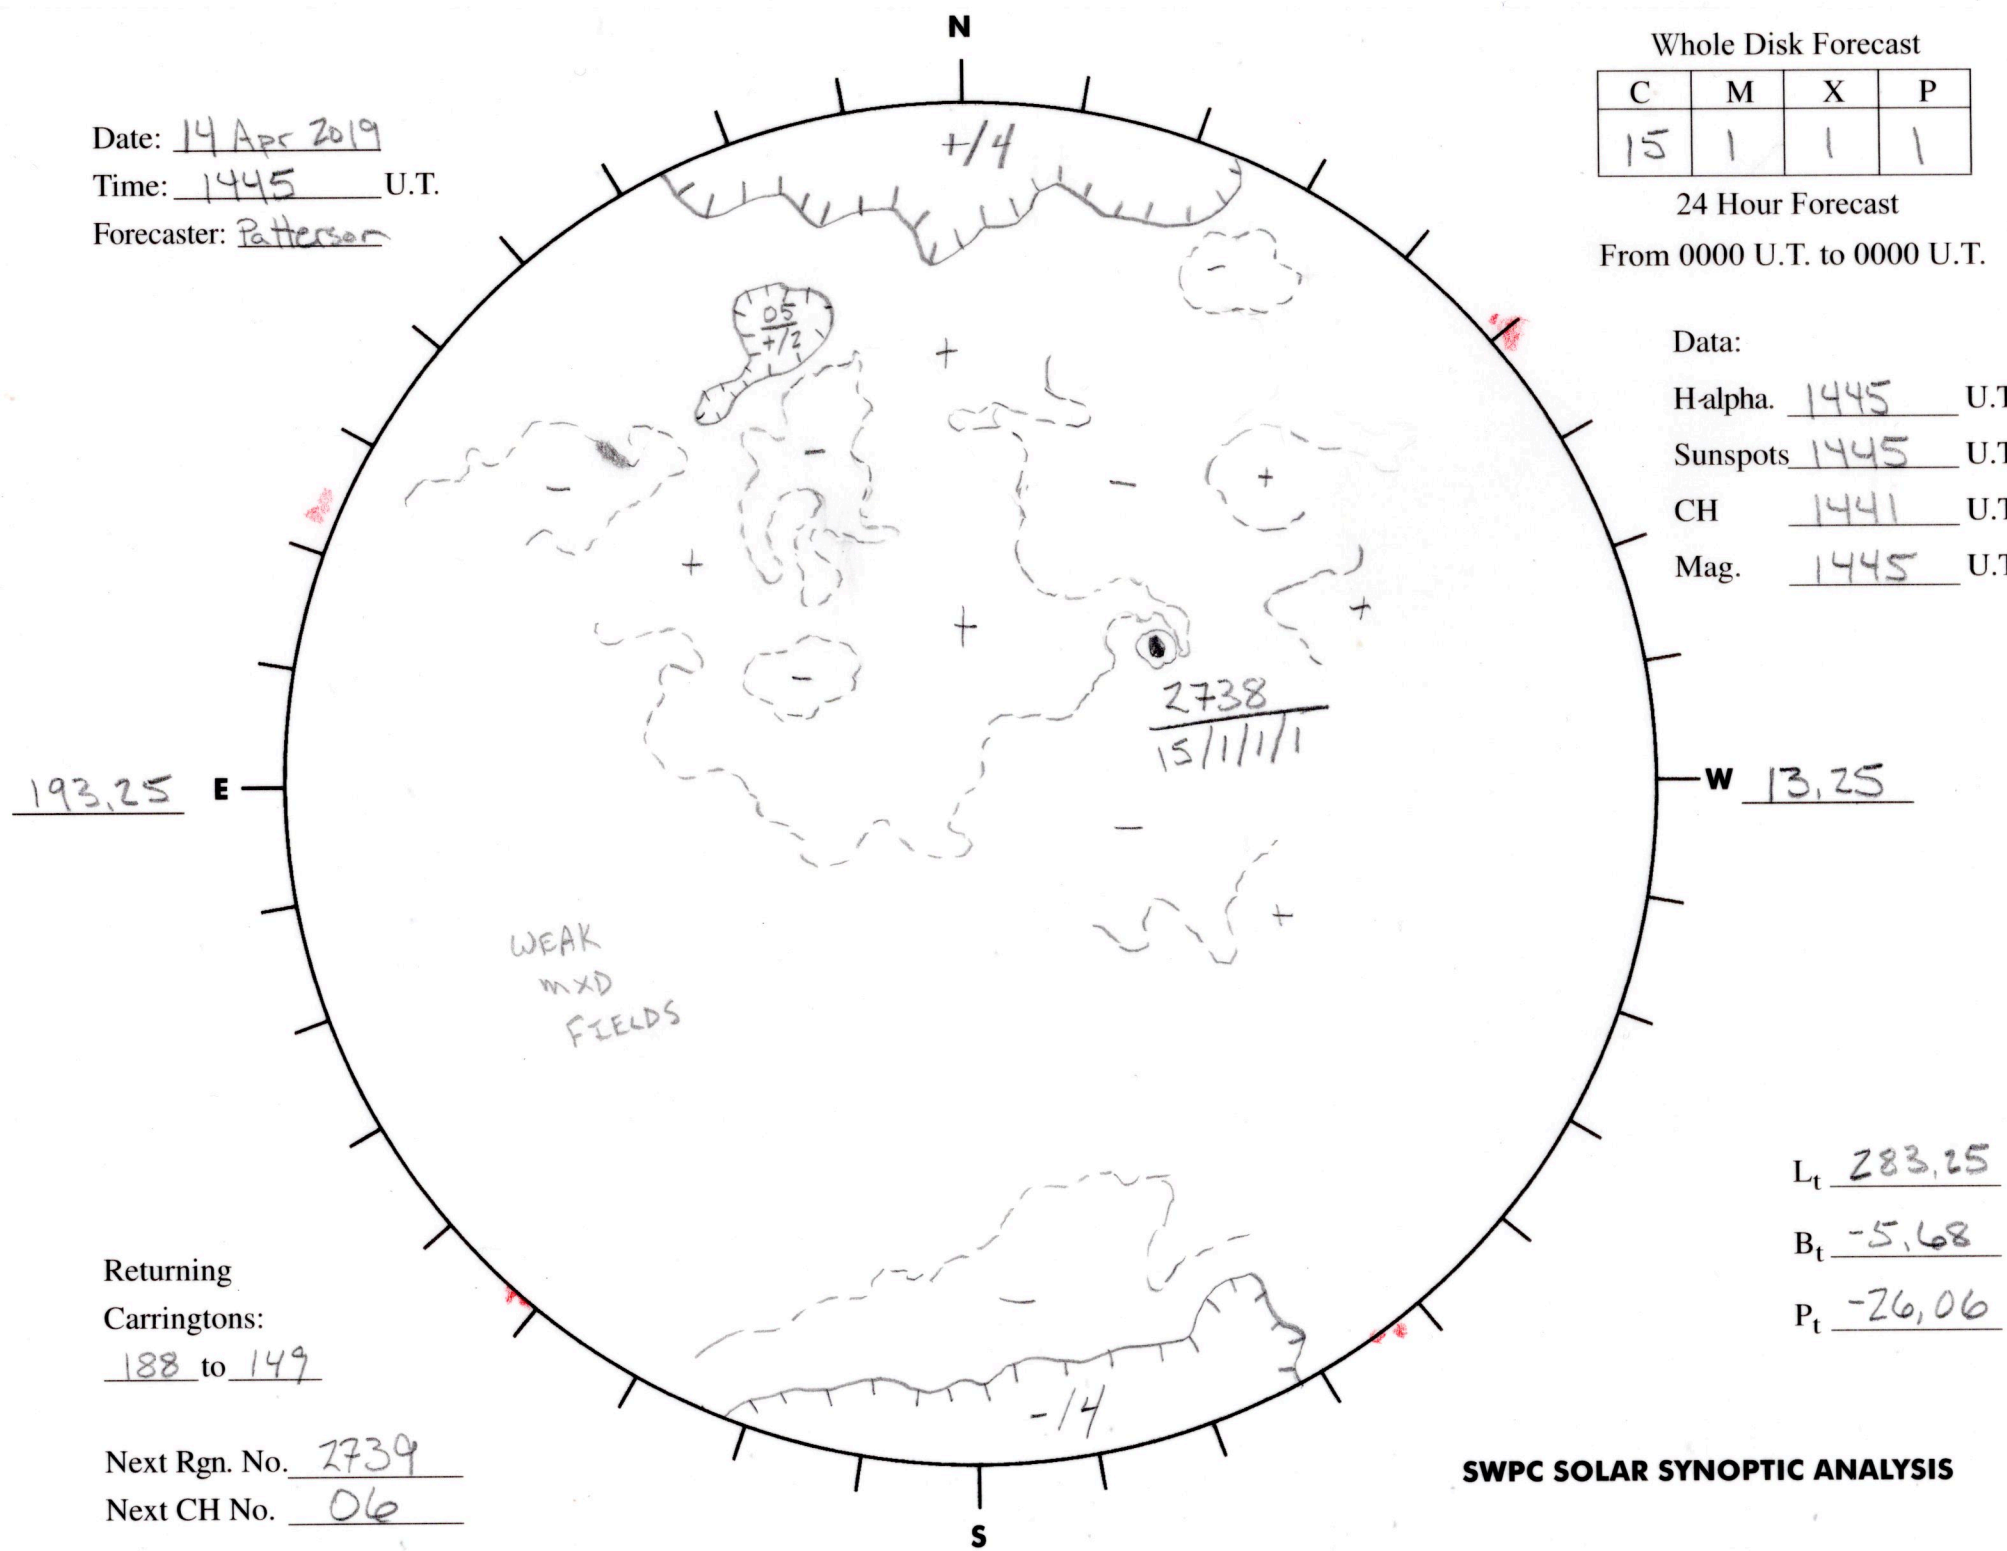

Date: 14 Apr 2019  
 Time: 1445 U.T.  
 Forecaster: Patterson

Whole Disk Forecast

C	M	X	P
15	1	1	1

24 Hour Forecast  
 From 0000 U.T. to 0000 U.T.

Data:  
 H-alpha. 1445 U.T.  
 Sunspots 1445 U.T.  
 CH 1441 U.T.  
 Mag. 1445 U.T.

Returning Carringtons: 188 to 149

Next Rgn. No. 2739  
 Next CH No. 06

$L_t$  283.25  
 $B_t$  -5.68  
 $P_t$  -26.06