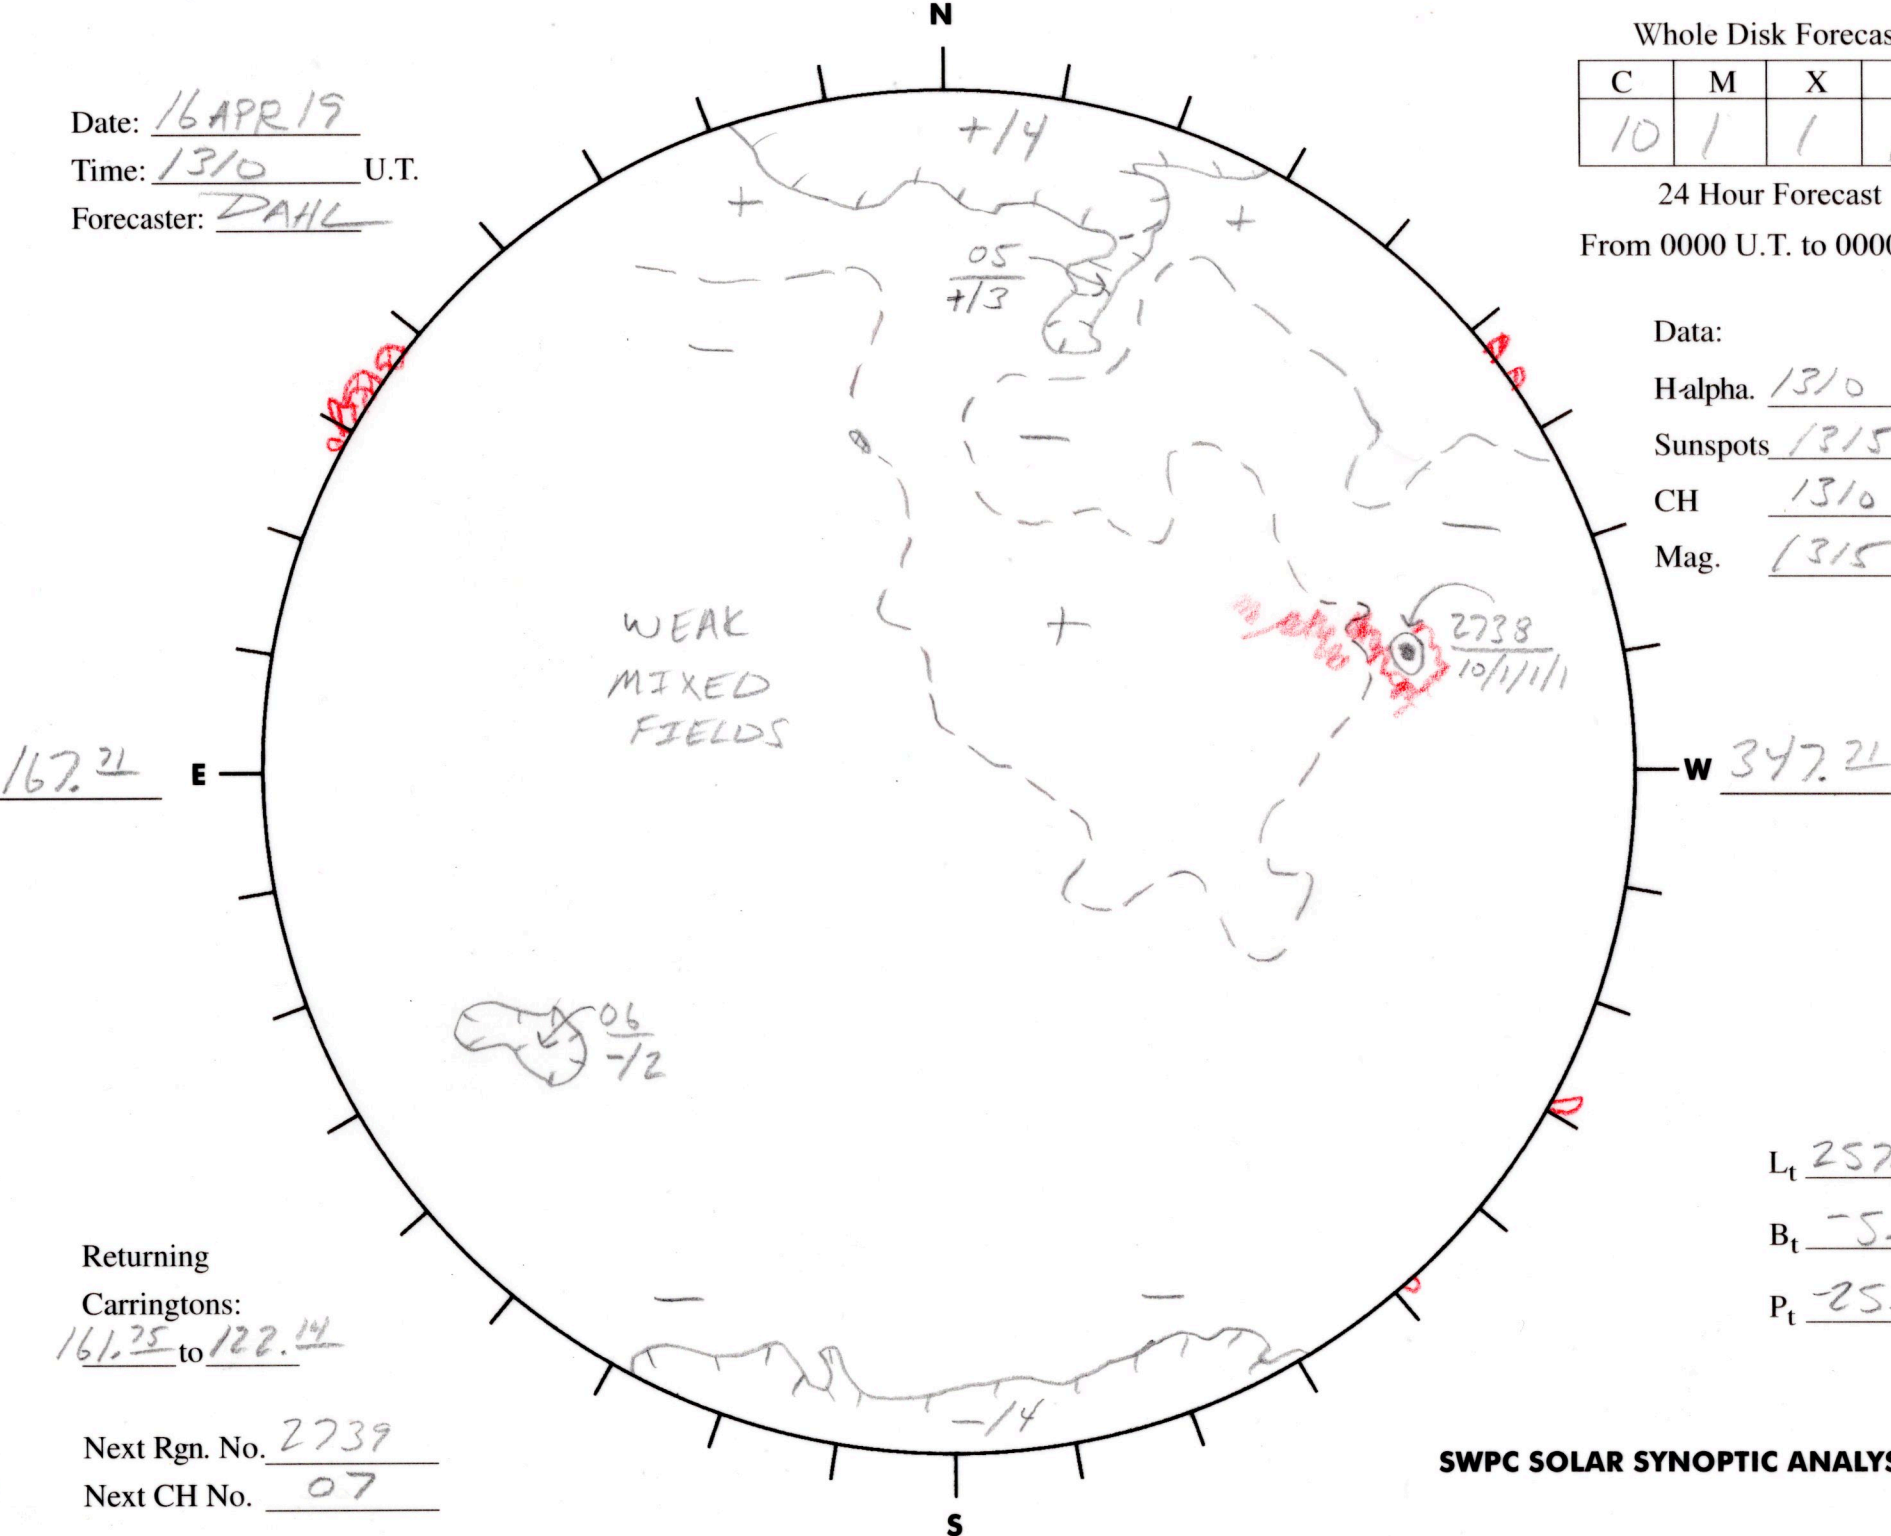

Date: 16 APR 19  
 Time: 1310 U.T.  
 Forecaster: DAHL

Whole Disk Forecast

C	M	X	P
10	1	1	1

24 Hour Forecast

From 0000 U.T. to 0000 U.T.

Data:

H alpha. 1310 U.T.

Sunspots 1315 U.T.

CH 1310 U.T.

Mag. 1315 U.T.

Returning Carringtons: 161.25 to 122.14

Next Rgn. No. 2739  
 Next CH No. 07

L<sub>t</sub> 257.21

B<sub>t</sub> -5.53

P<sub>t</sub> -25.94